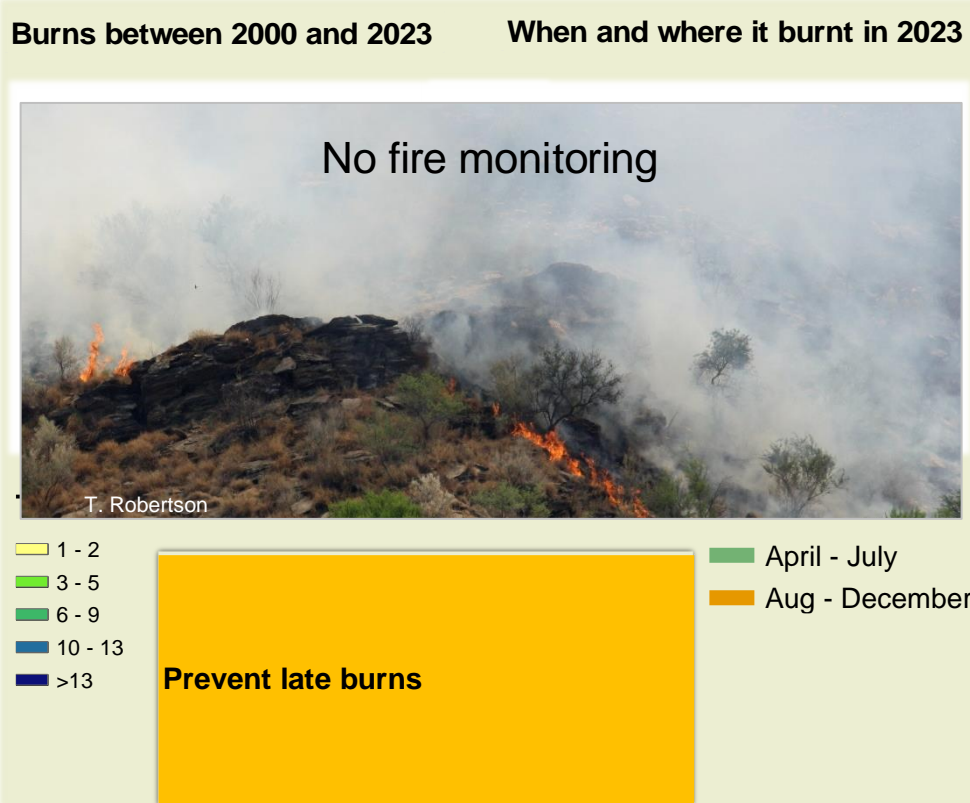

African Wild Dog Climate and Vegetation Report

Adapting in response to the current environmental conditions ...

Seasonal trends in rainfall and vegetation (2023 / 2024 Season)

Vegetation cover trend (2000 - 2023)

Vegetation productivity (February to April) 2024

Fire management

Forage availability

Climate and vegetation patterns assist in our understanding of the status of wildlife and livestock in the conservancy for the effective management of these resources.