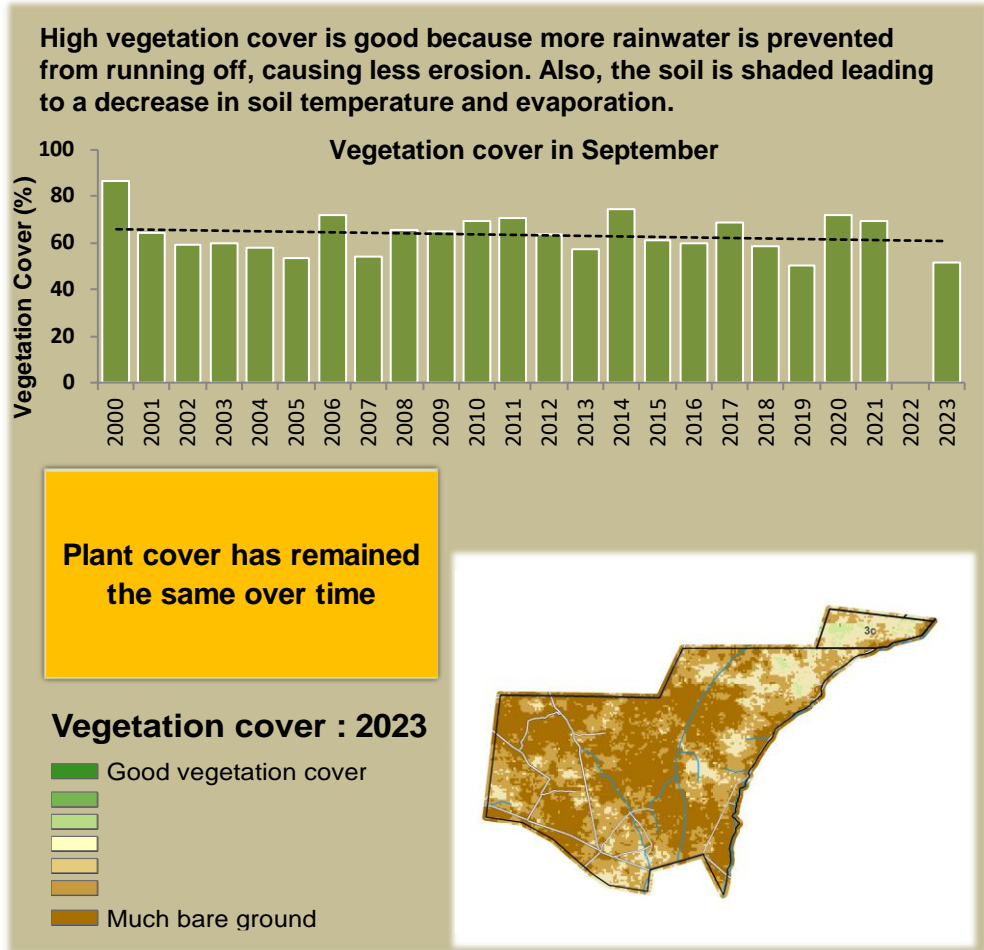

African Wild Dog Climate and Vegetation Report

Adapting in response to the current environmental conditions ...

Seasonal trends in rainfall and vegetation (2023 / 2024 Season)

Vegetation cover trend (2000 - 2023)

Vegetation productivity (February to April) 2024

Fire management

Forage availability

Climate and vegetation patterns assist in our understanding of the status of wildlife and livestock in the conservancy for the effective management of these resources.