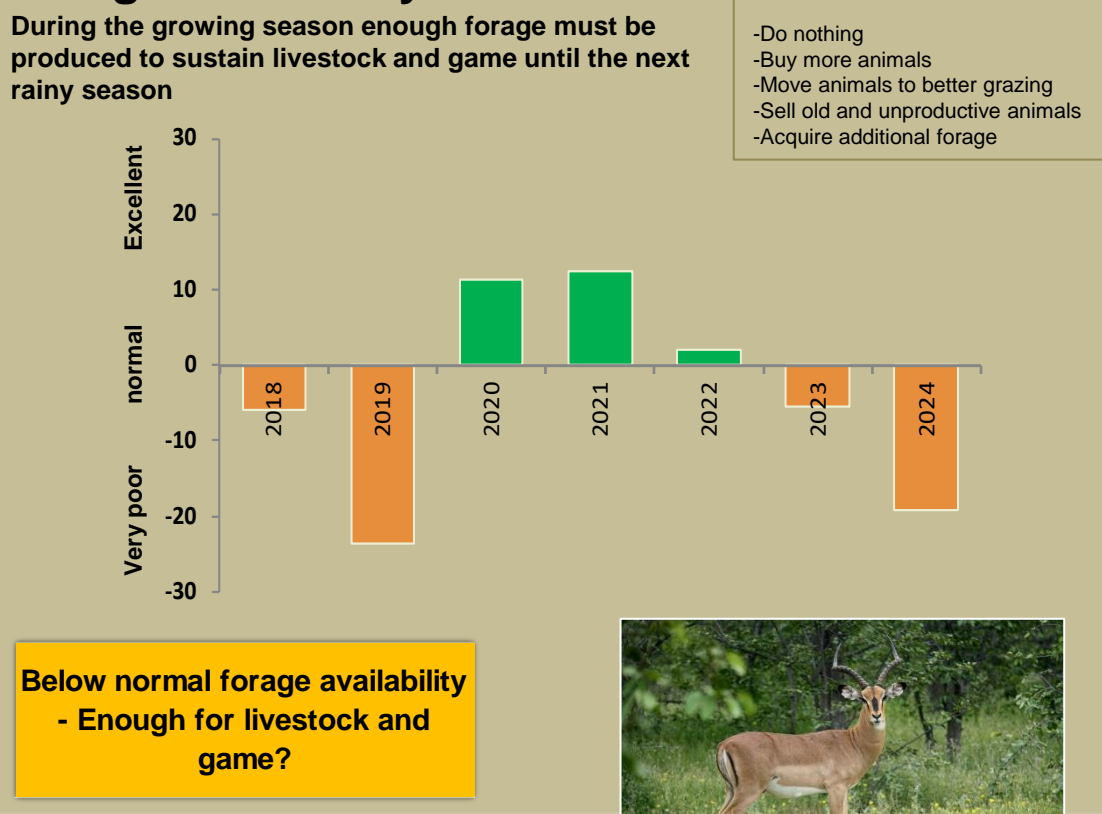

African Wild Dog Climate and Vegetation Report

Adapting in response to the current environmental conditions ...

Seasonal trends in rainfall and vegetation (2023 / 2024 Season)

Vegetation cover trend (2000 - 2023)

Vegetation productivity (February to April) 2024

Fire management

Forage availability

Climate and vegetation patterns assist in our understanding of the status of wildlife and livestock in the conservancy for the effective management of these resources.