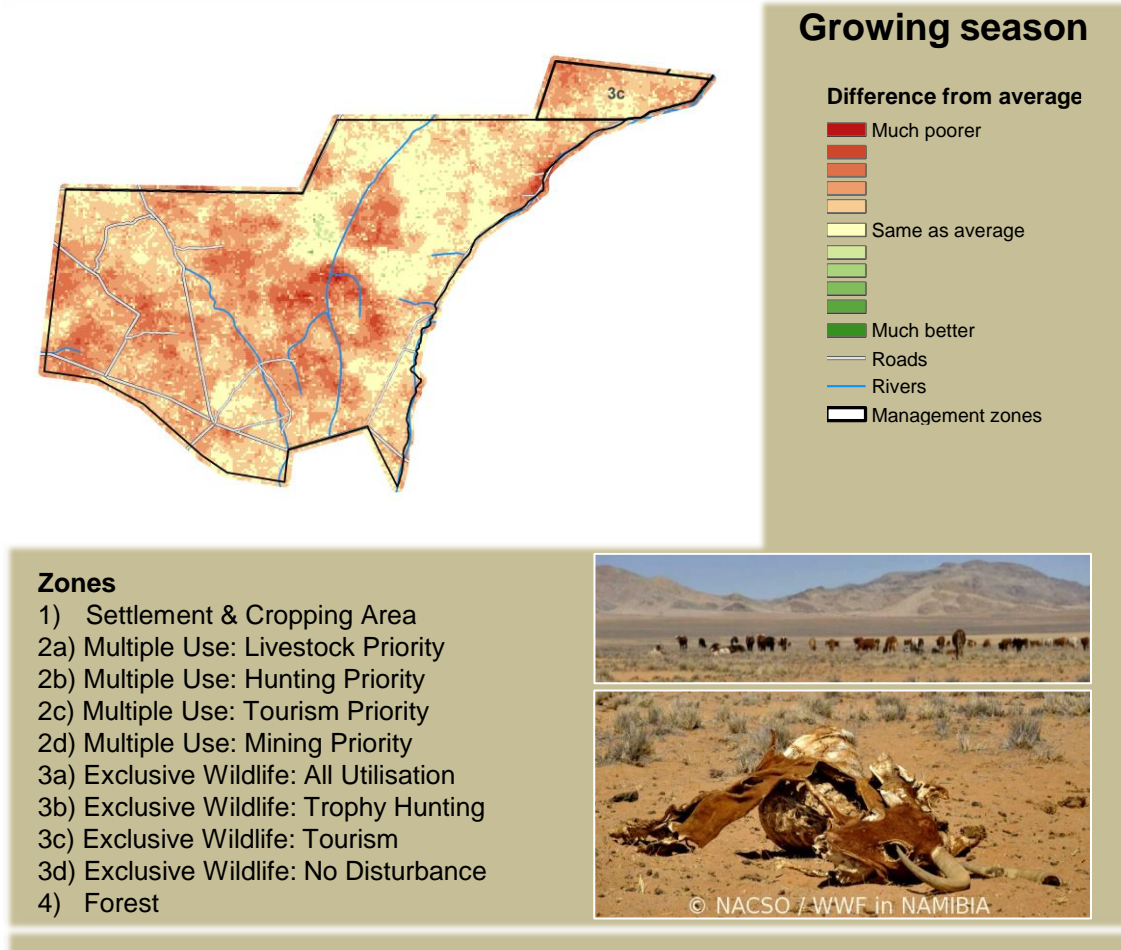

African Wild Dog Climate and Vegetation Report

Adapting in response to the current environmental conditions ...

Seasonal trends in rainfall and vegetation (2023 / 2024 Season)

Vegetation cover trend (2000 - 2023)

Vegetation productivity (February to April) 2024

Fire management

Forage availability

Climate and vegetation patterns assist in our understanding of the status of wildlife and livestock in the conservancy for the effective management of these resources.