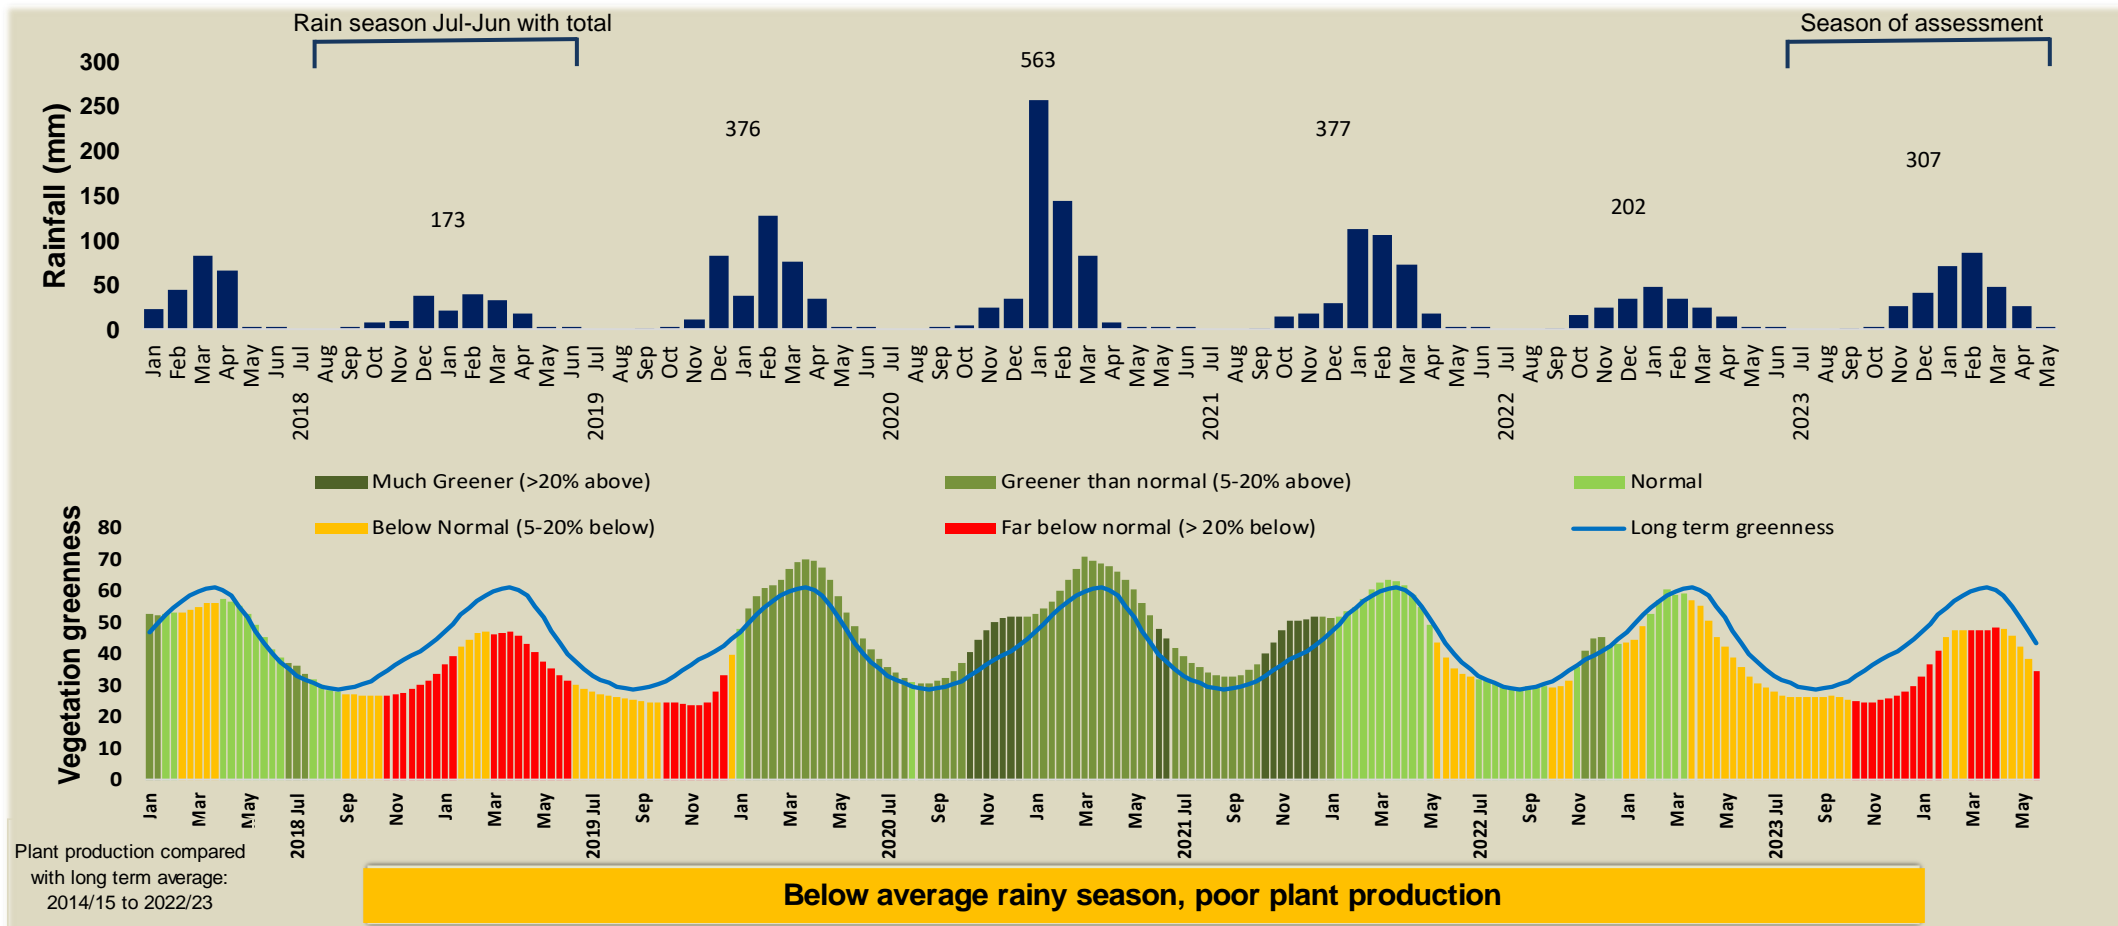

African Wild Dog Climate and Vegetation Report

Adapting in response to the current environmental conditions ...

Seasonal trends in rainfall and vegetation (2023 / 2024 Season)

Vegetation cover trend (2000 - 2023)

Vegetation productivity (February to April) 2024

Fire management

Forage availability

Climate and vegetation patterns assist in our understanding of the status of wildlife and livestock in the conservancy for the effective management of these resources.