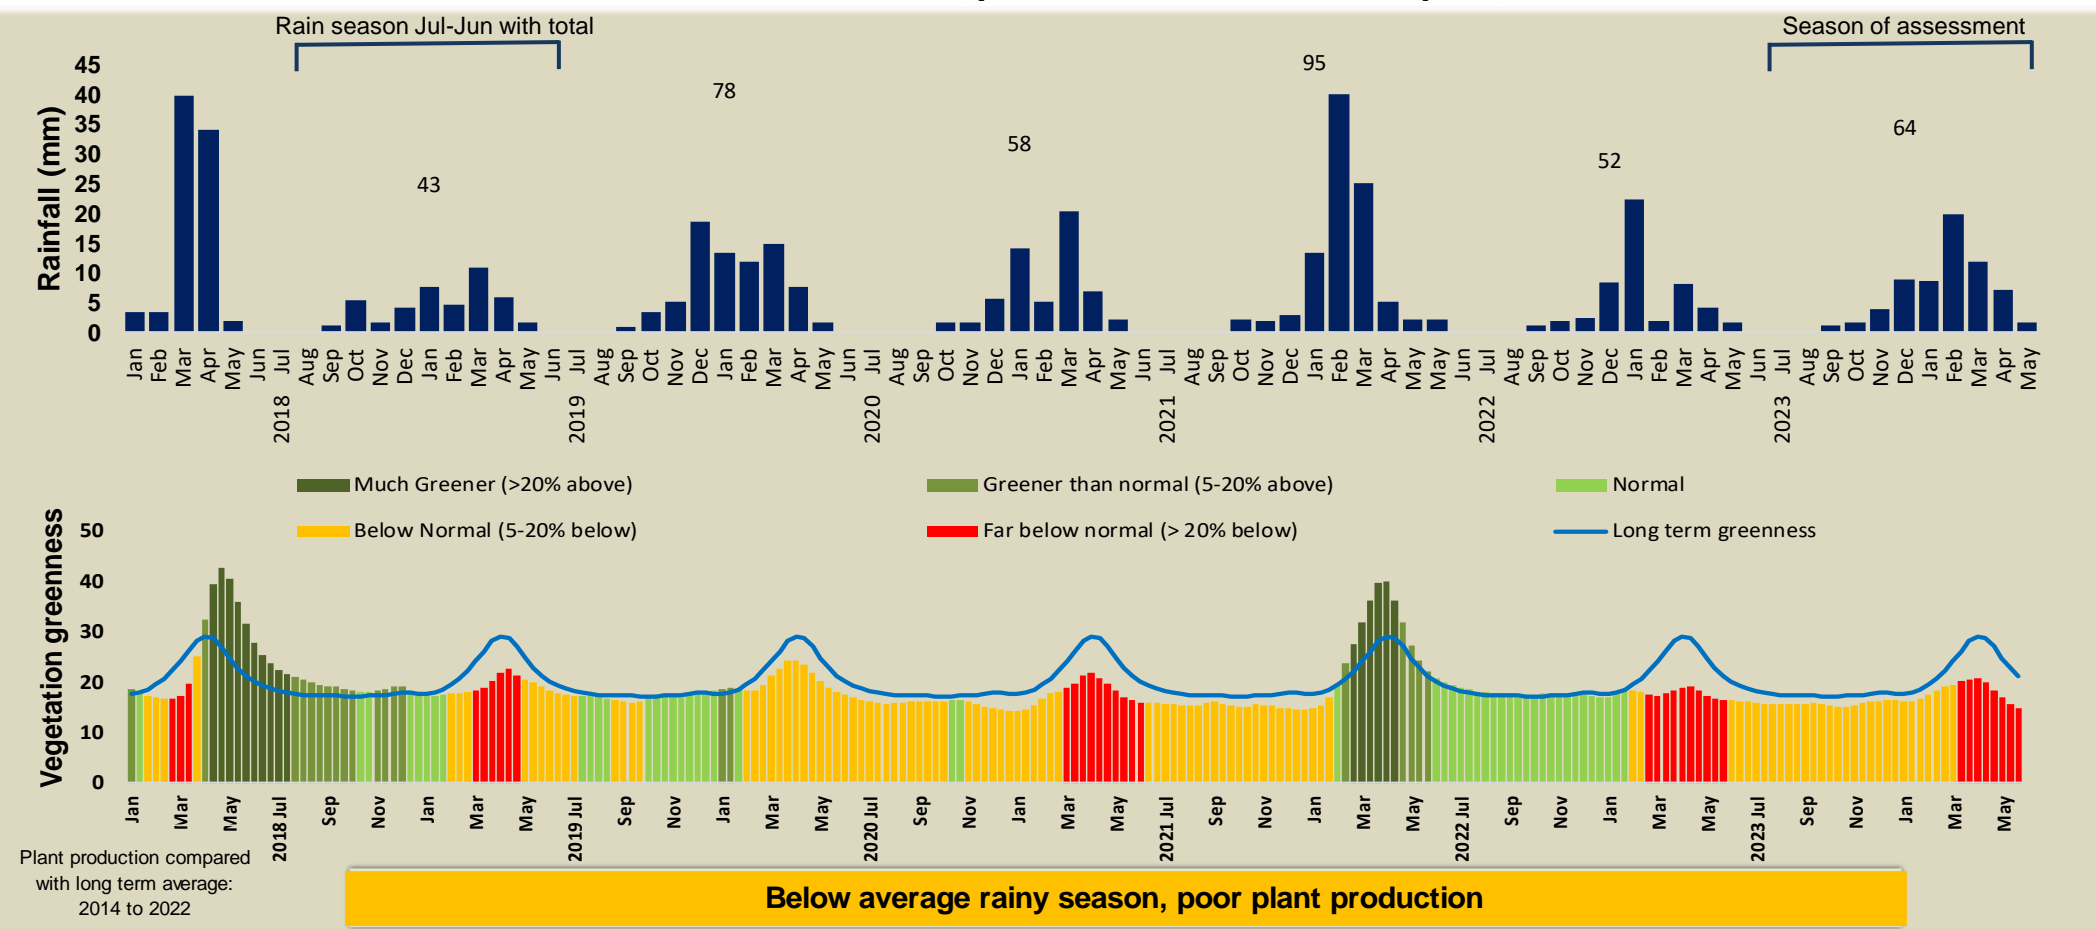

## Seasonal trends in rainfall and vegetation (2023 / 2024 Season)

## Vegetation cover trend (2000 - 2023)

## Vegetation productivity (February to April) 2024