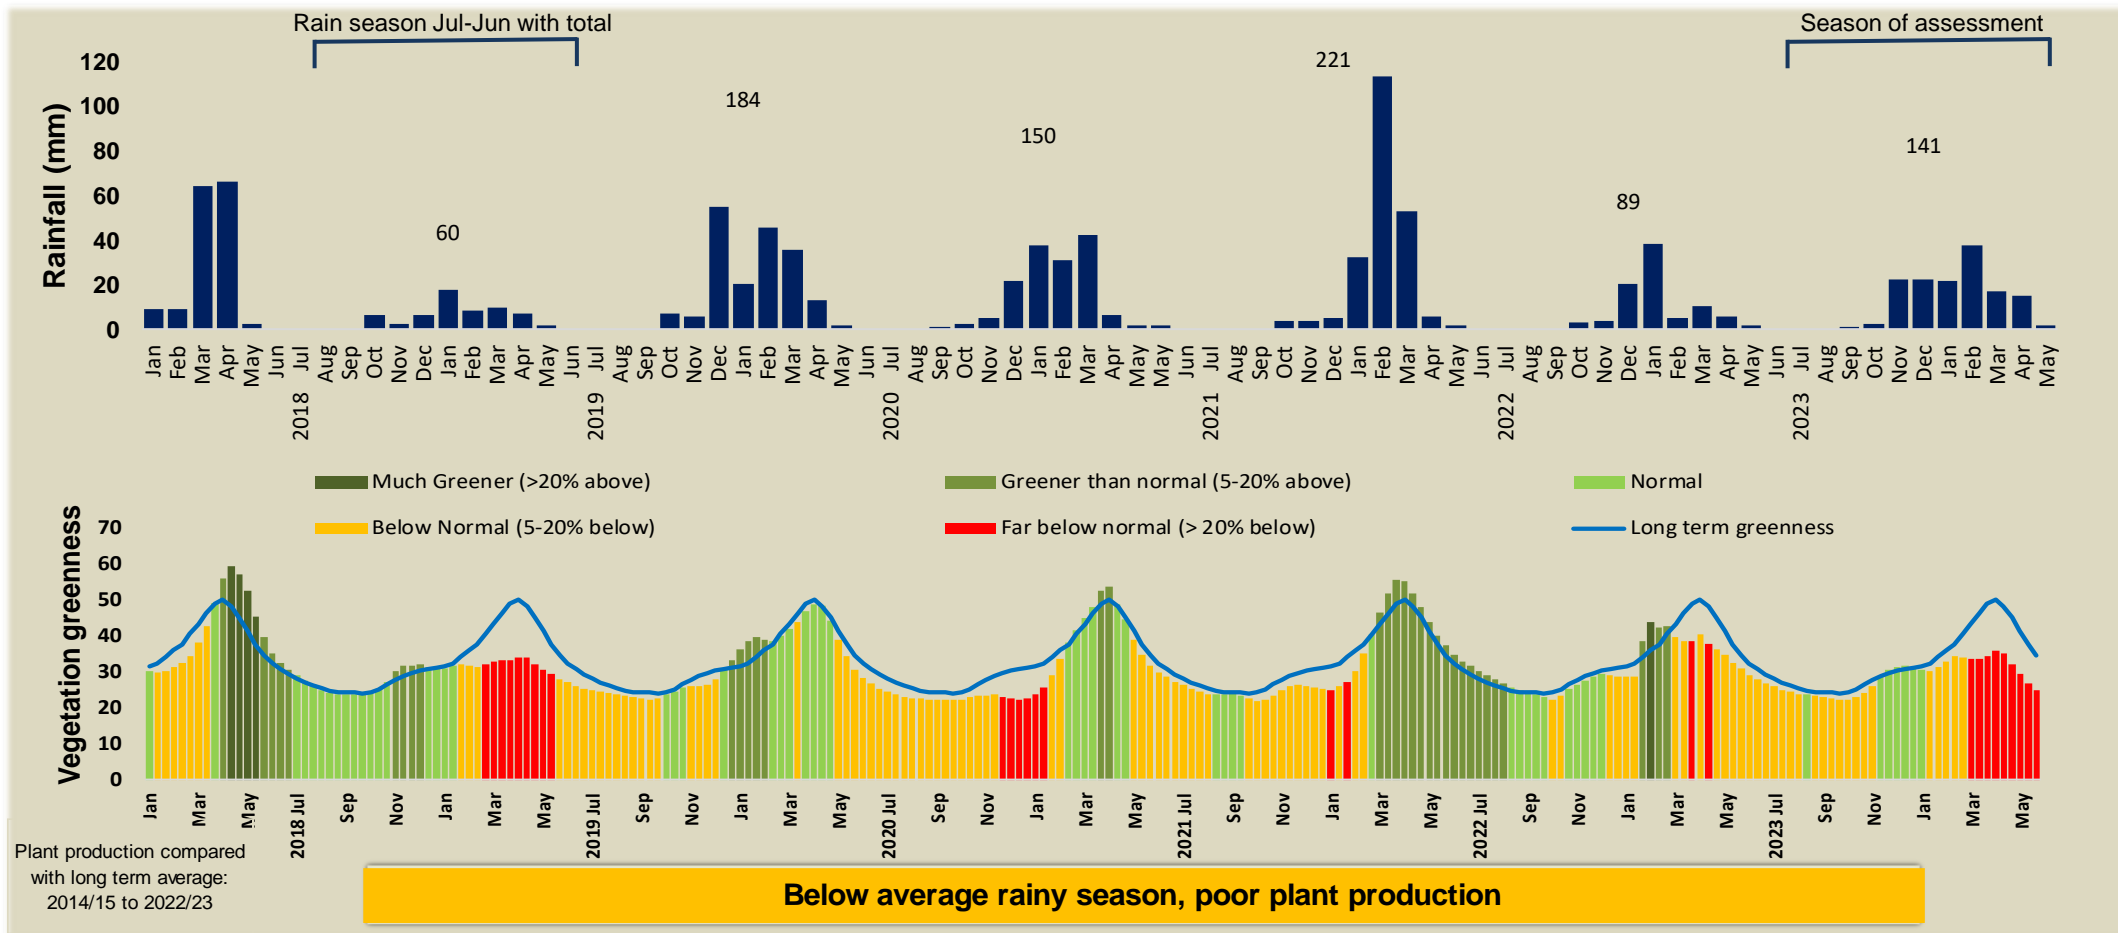

Adapting in response to the current environmental conditions ...

Seasonal trends in rainfall and vegetation (2023 / 2024 Season)

Vegetation cover trend (2000 - 2023)

Vegetation productivity (February to April) 2024

Fire management

Forage availability

Climate and vegetation patterns assist in our understanding of the status of wildlife and livestock in the conservancy for the effective management of these resources.