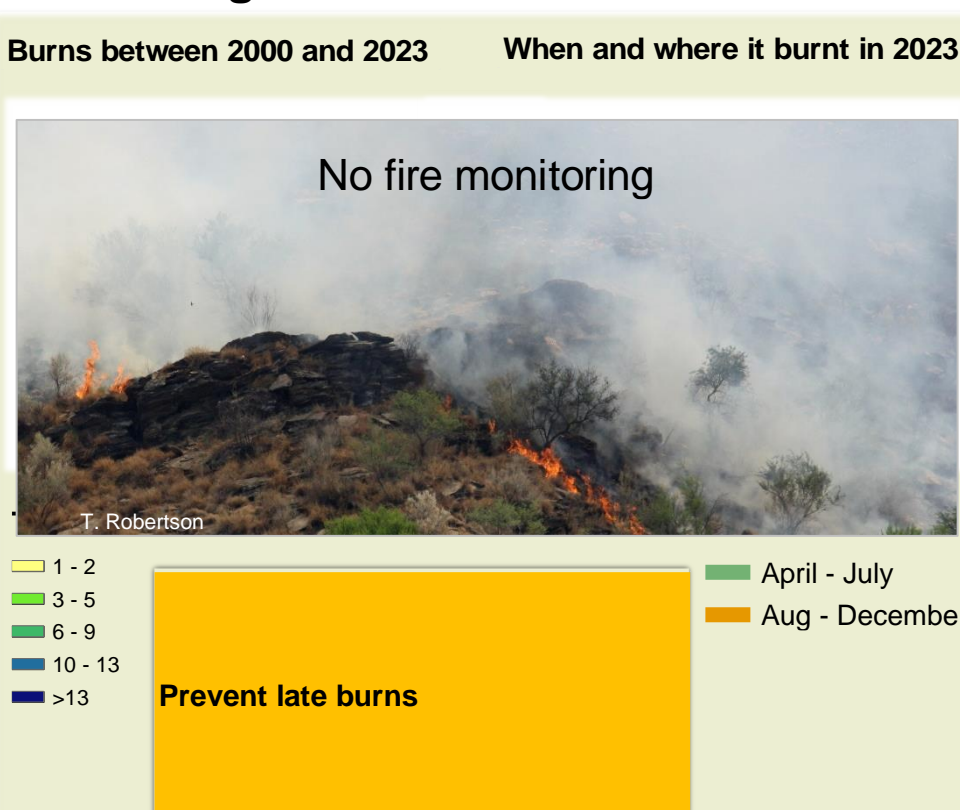

Adapting in response to the current environmental conditions ...

Seasonal trends in rainfall and vegetation (2023 / 2024 Season)

Vegetation cover trend (2000 - 2023)

Vegetation productivity (February to April) 2024

Fire management

Forage availability

Climate and vegetation patterns assist in our understanding of the status of wildlife and livestock in the conservancy for the effective management of these resources.