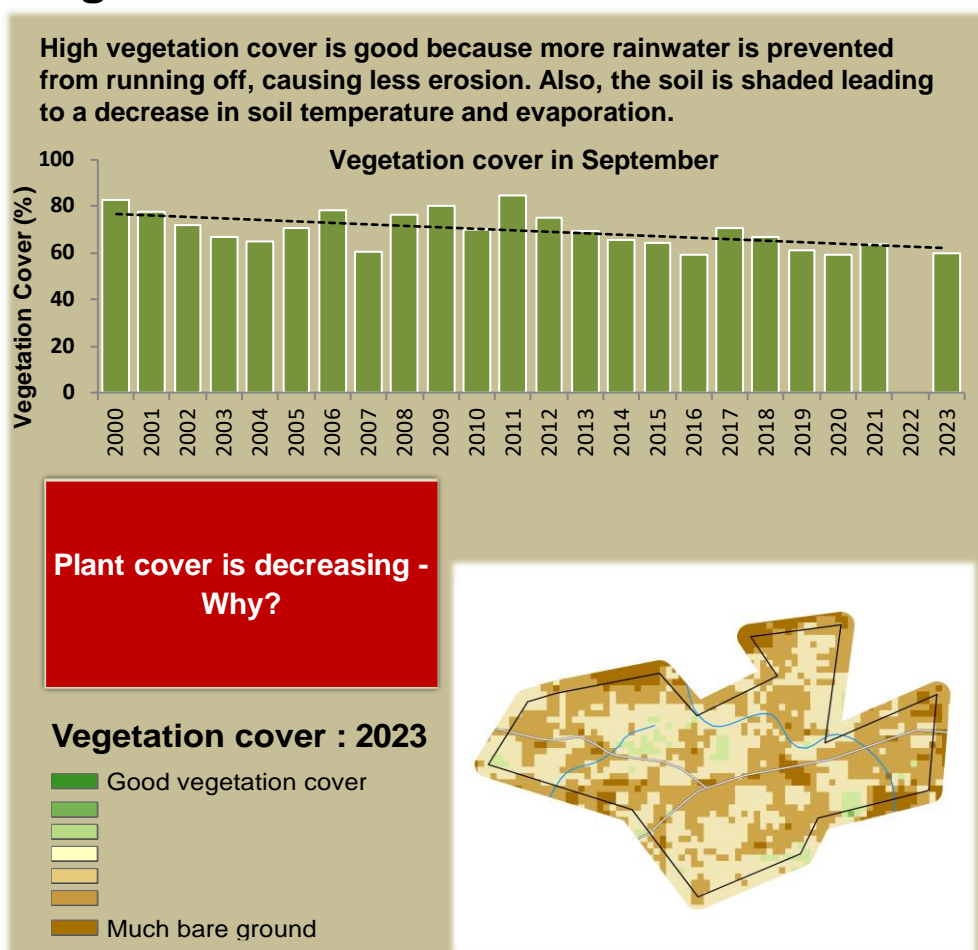

Adapting in response to the current environmental conditions ...

Seasonal trends in rainfall and vegetation (2023 / 2024 Season)

Vegetation cover trend (2000 - 2023)

Vegetation productivity (February to April) 2024

Fire management

Forage availability

Climate and vegetation patterns assist in our understanding of the status of wildlife and livestock in the conservancy for the effective management of these resources.