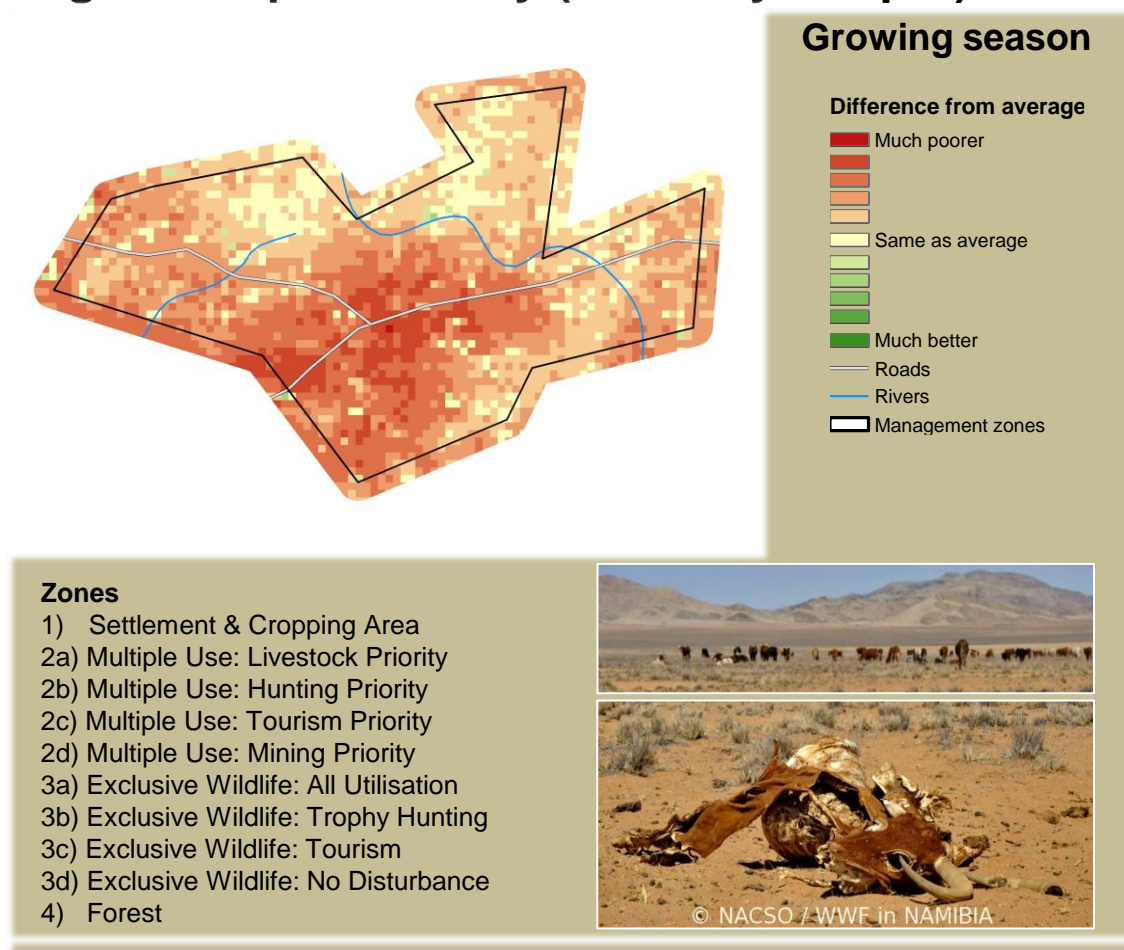

Adapting in response to the current environmental conditions ...

Seasonal trends in rainfall and vegetation (2023 / 2024 Season)

Vegetation cover trend (2000 - 2023)

Vegetation productivity (February to April) 2024

Fire management

Forage availability

Climate and vegetation patterns assist in our understanding of the status of wildlife and livestock in the conservancy for the effective management of these resources.