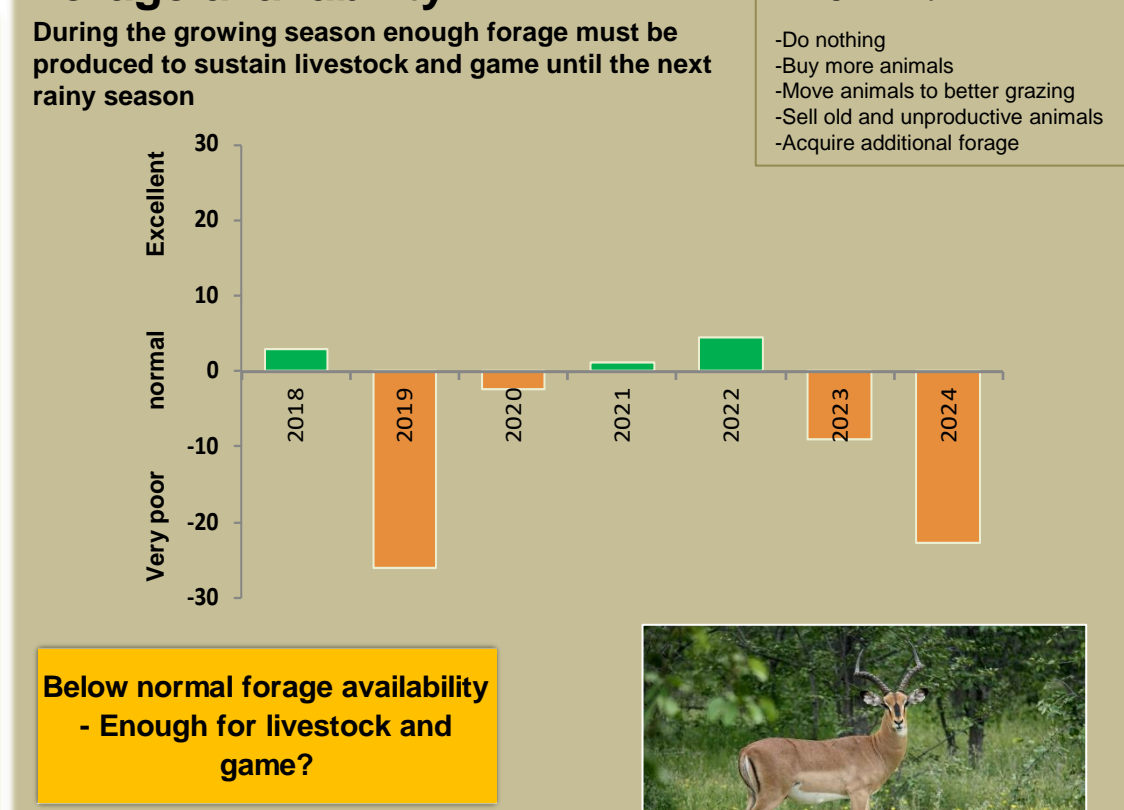

Adapting in response to the current environmental conditions ...

Seasonal trends in rainfall and vegetation (2023 / 2024 Season)

Vegetation cover trend (2000 - 2023)

Vegetation productivity (February to April) 2024

Fire management

Forage availability

Climate and vegetation patterns assist in our understanding of the status of wildlife and livestock in the conservancy for the effective management of these resources.