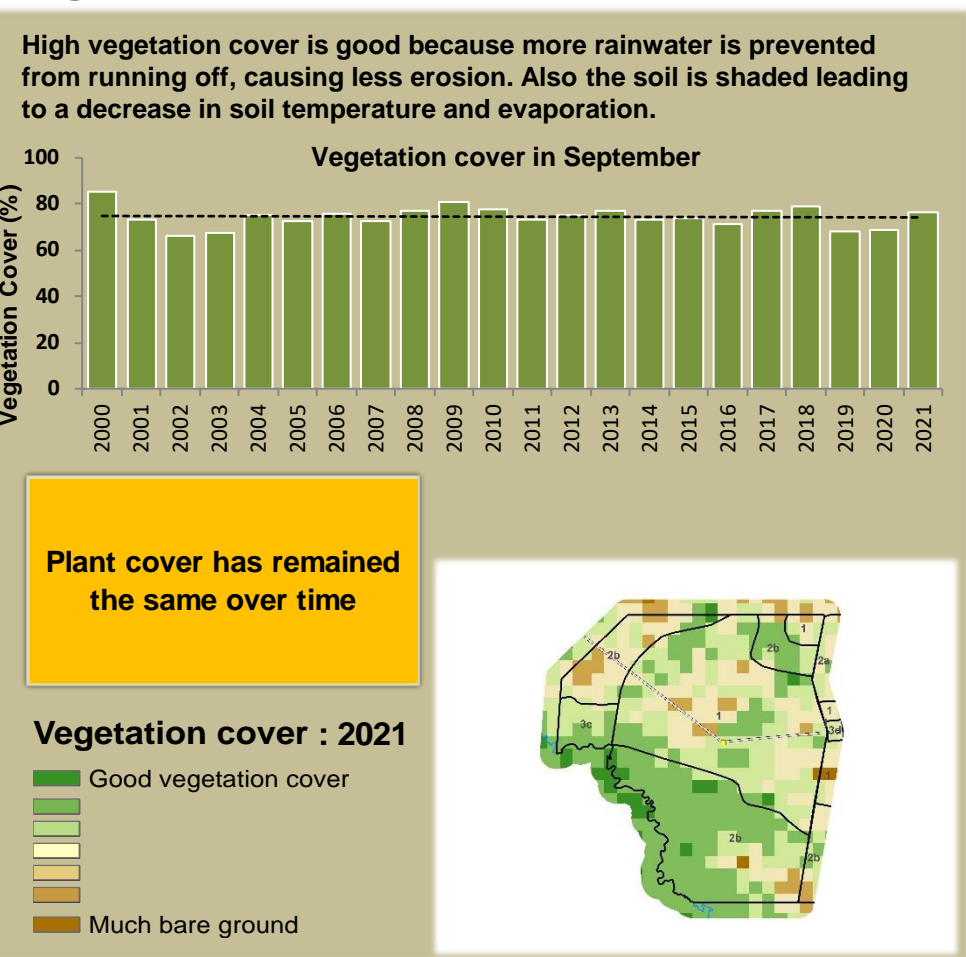

Balyerwa Climate and Vegetation Report

Adapting in response to the current environmental conditions ...

Seasonal trends in rainfall and vegetation (2021 / 2022 Season)

Vegetation cover trend (2000 - 2021)

Vegetation productivity (February to April) 2022

Fire management

Forage availability

Climate and vegetation patterns assist in our understanding of the status of wildlife and livestock in the conservancy for the effective management of these resources.