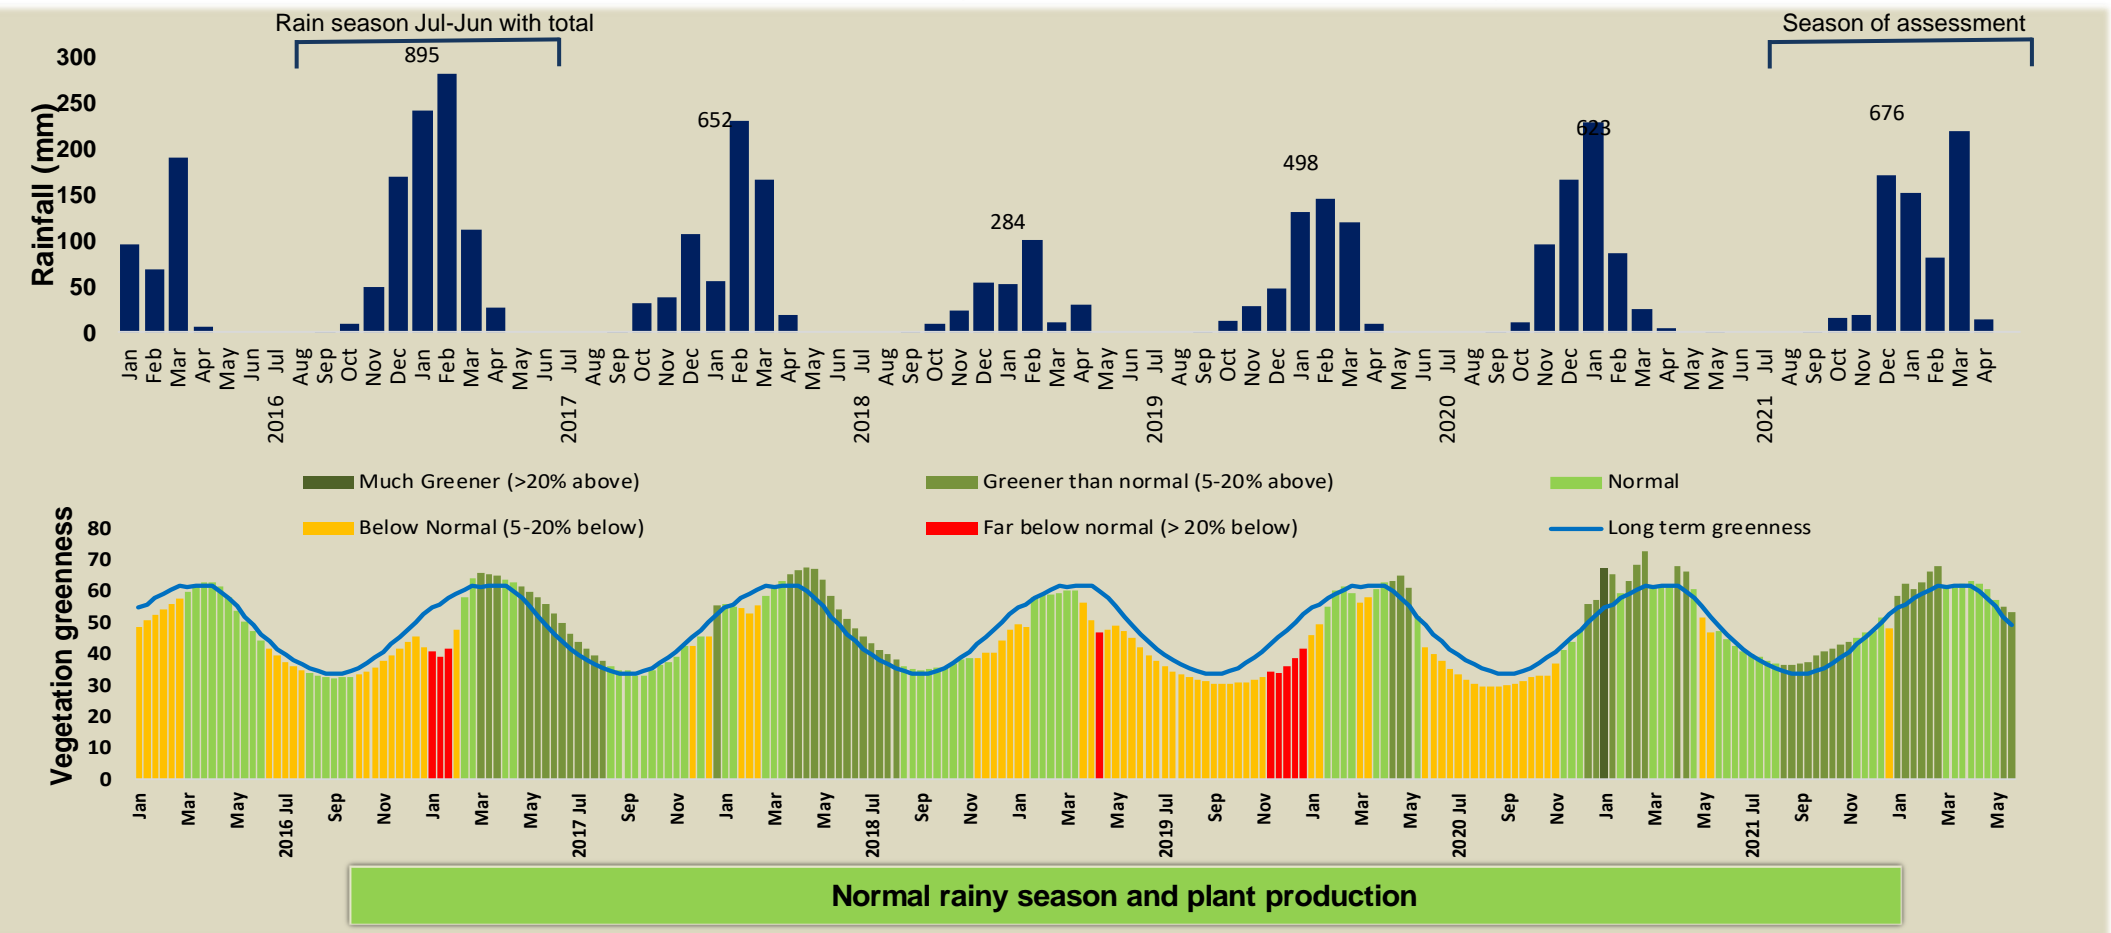

Balyerwa Climate and Vegetation Report

Adapting in response to the current environmental conditions ...

Seasonal trends in rainfall and vegetation (2021 / 2022 Season)

Vegetation cover trend (2000 - 2021)

Vegetation productivity (February to April) 2022

Fire management

Forage availability

Climate and vegetation patterns assist in our understanding of the status of wildlife and livestock in the conservancy for the effective management of these resources.