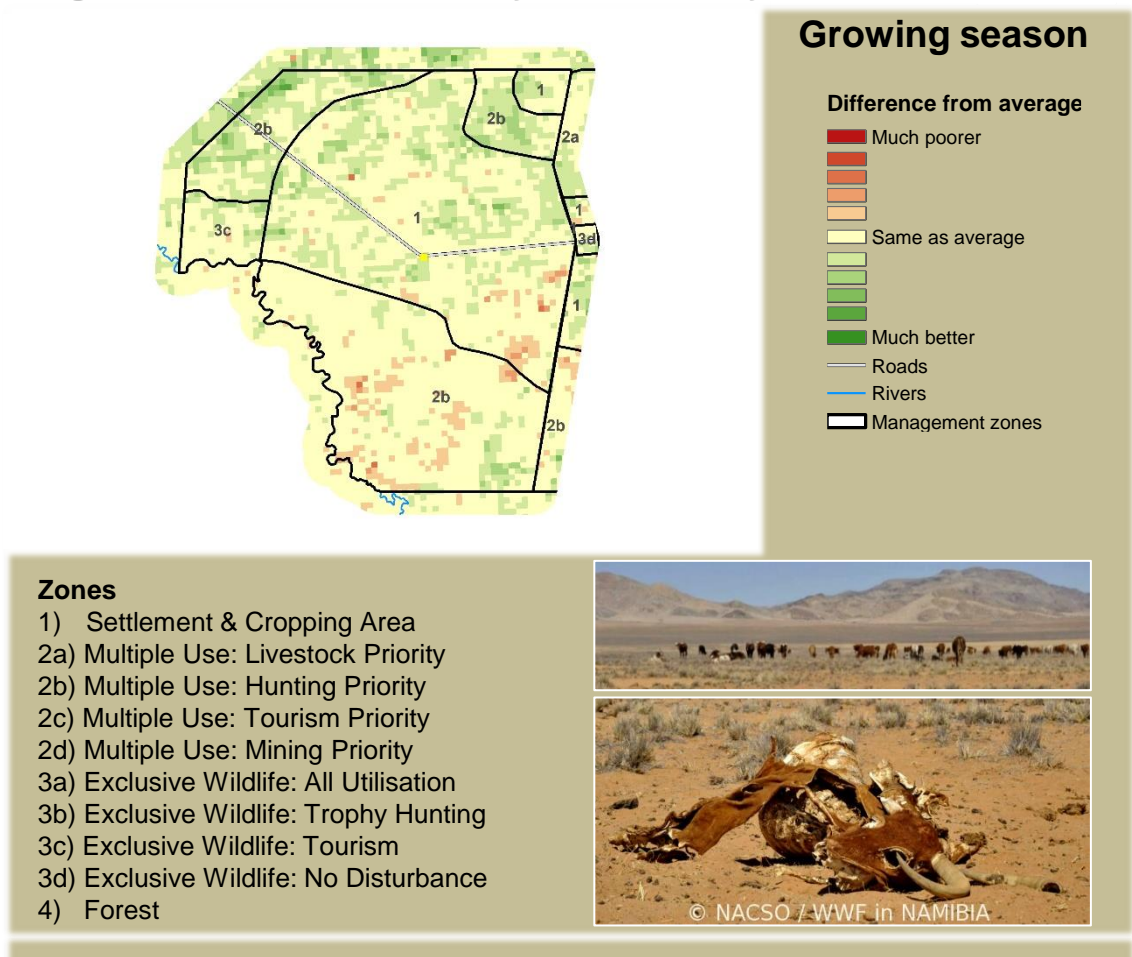

Balyerwa Climate and Vegetation Report

Adapting in response to the current environmental conditions ...

Seasonal trends in rainfall and vegetation (2021 / 2022 Season)

Vegetation cover trend (2000 - 2021)

Vegetation productivity (February to April) 2022

Fire management

Forage availability

Climate and vegetation patterns assist in our understanding of the status of wildlife and livestock in the conservancy for the effective management of these resources.