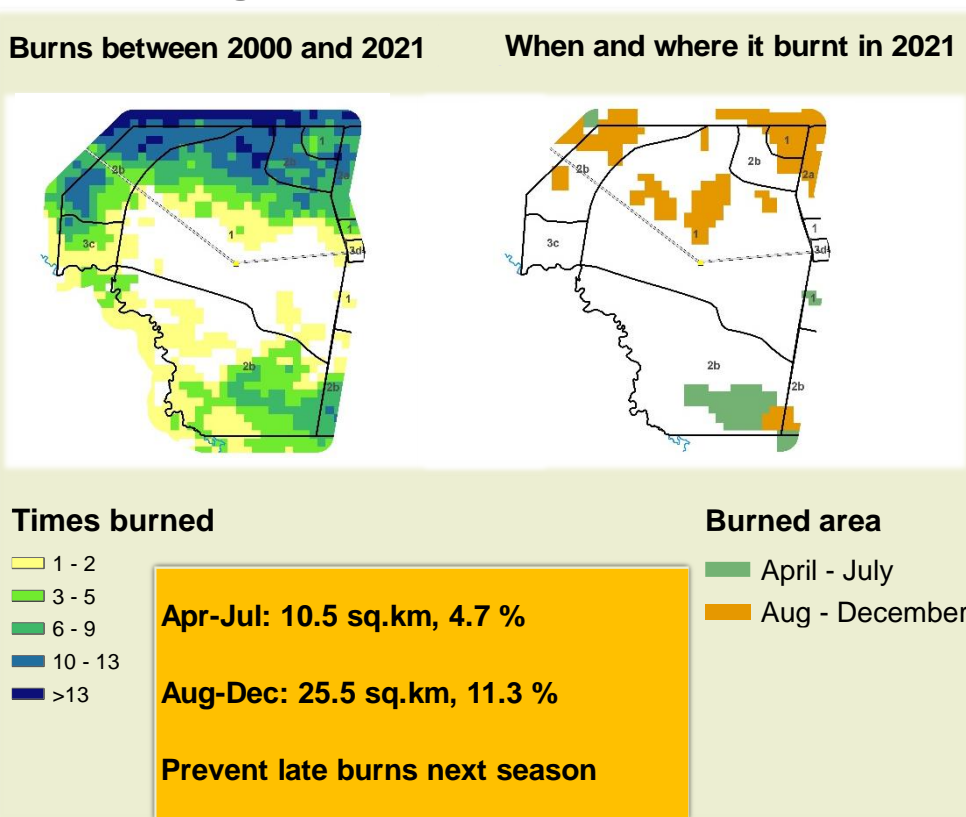

Balyerwa Climate and Vegetation Report

Adapting in response to the current environmental conditions ...

Seasonal trends in rainfall and vegetation (2021 / 2022 Season)

Vegetation cover trend (2000 - 2021)

Vegetation productivity (February to April) 2022

Fire management

Forage availability

Climate and vegetation patterns assist in our understanding of the status of wildlife and livestock in the conservancy for the effective management of these resources.