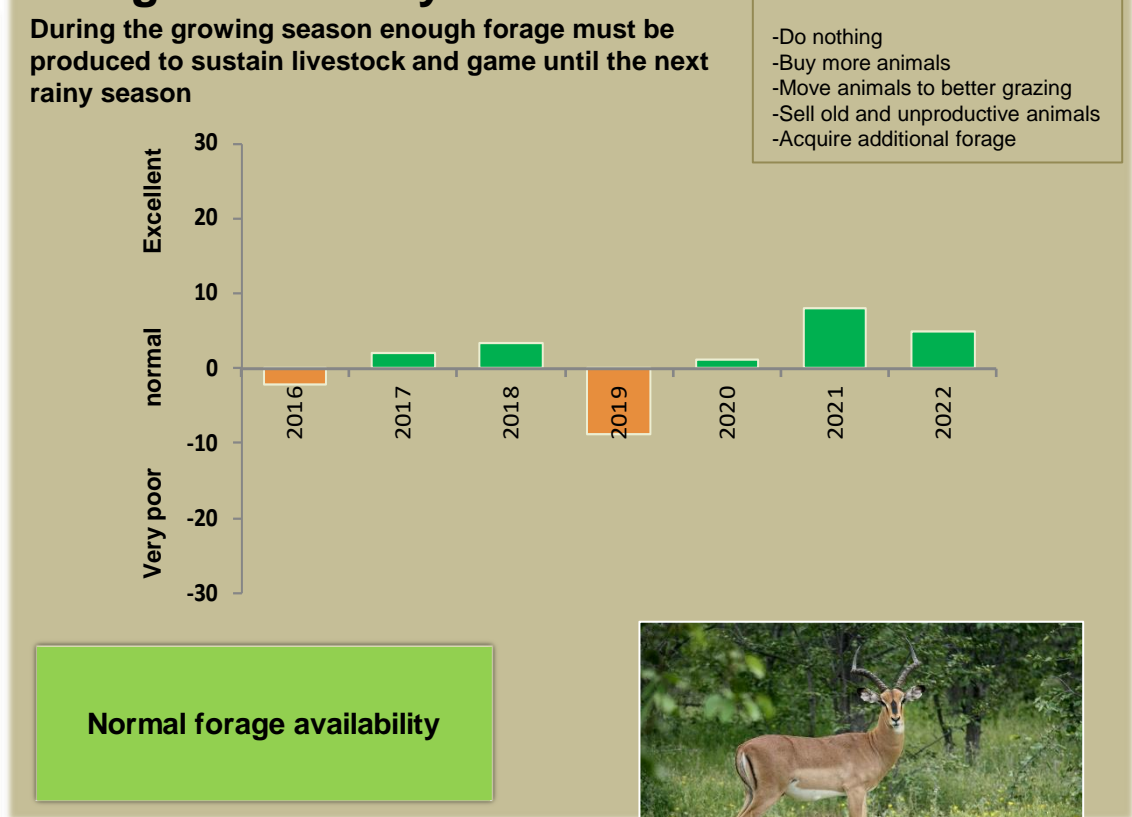

Balyerwa Climate and Vegetation Report

Adapting in response to the current environmental conditions ...

Seasonal trends in rainfall and vegetation (2021 / 2022 Season)

Vegetation cover trend (2000 - 2021)

Vegetation productivity (February to April) 2022

Fire management

Forage availability

Climate and vegetation patterns assist in our understanding of the status of wildlife and livestock in the conservancy for the effective management of these resources.