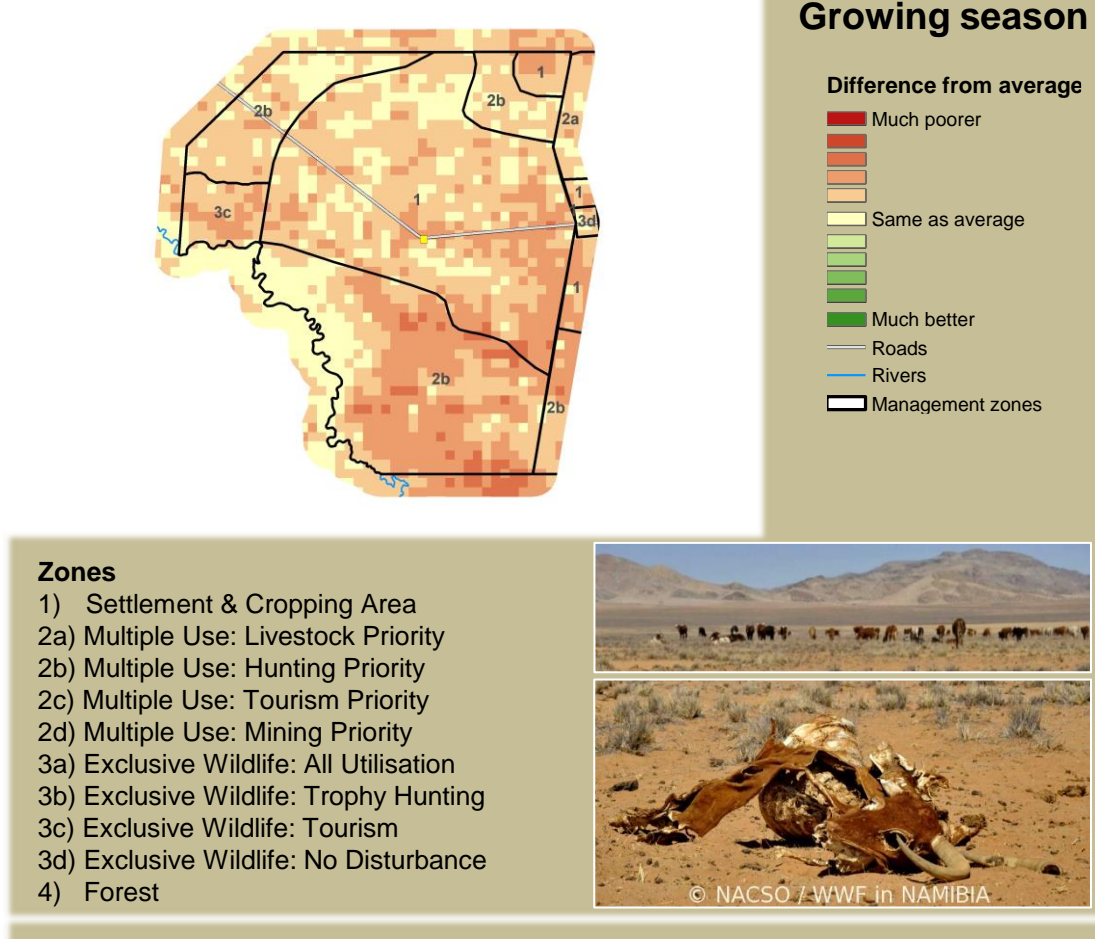

Adapting in response to the current environmental conditions ...

Seasonal trends in rainfall and vegetation (2023 / 2024 Season)

Vegetation cover trend (2000 - 2023)

Vegetation productivity (February to April) 2024

Fire management

Forage availability

Climate and vegetation patterns assist in our understanding of the status of wildlife and livestock in the conservancy for the effective management of these resources.