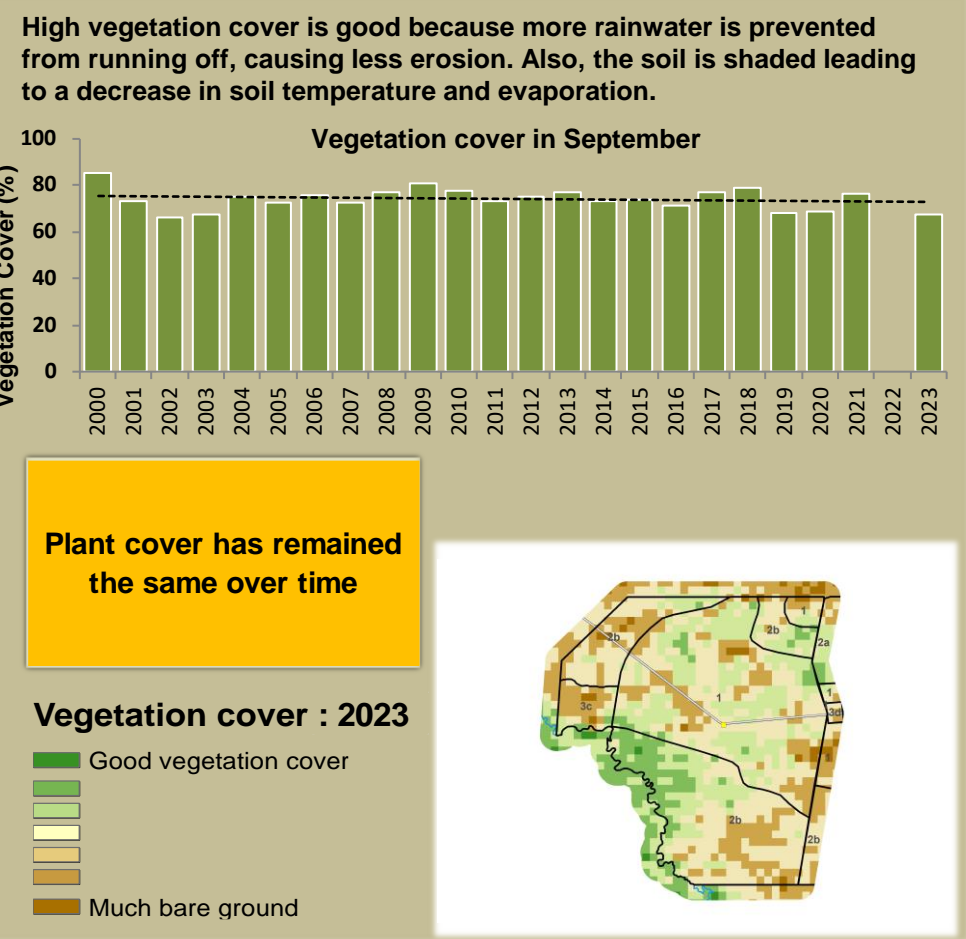

Adapting in response to the current environmental conditions ...

Seasonal trends in rainfall and vegetation (2023 / 2024 Season)

Vegetation cover trend (2000 - 2023)

Vegetation productivity (February to April) 2024

Fire management

Forage availability

Climate and vegetation patterns assist in our understanding of the status of wildlife and livestock in the conservancy for the effective management of these resources.