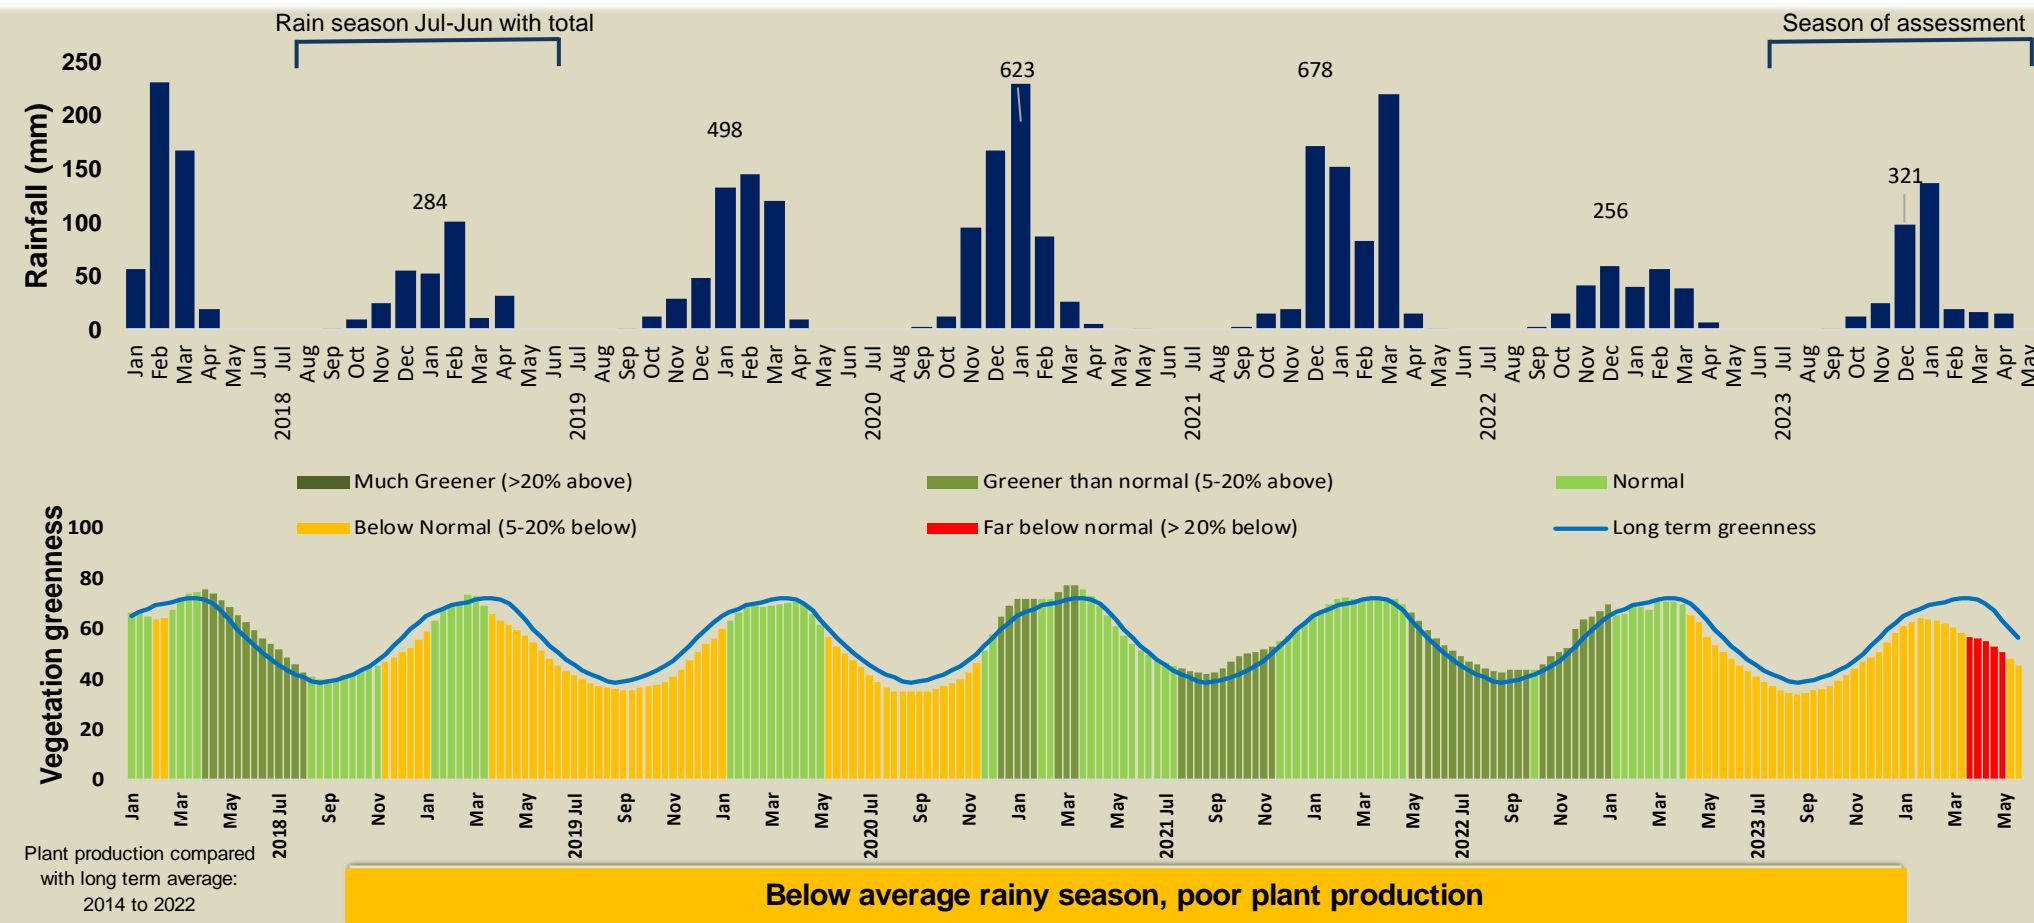

Adapting in response to the current environmental conditions ...

Seasonal trends in rainfall and vegetation (2023 / 2024 Season)

Vegetation cover trend (2000 - 2023)

Vegetation productivity (February to April) 2024

Fire management

Forage availability

Climate and vegetation patterns assist in our understanding of the status of wildlife and livestock in the conservancy for the effective management of these resources.