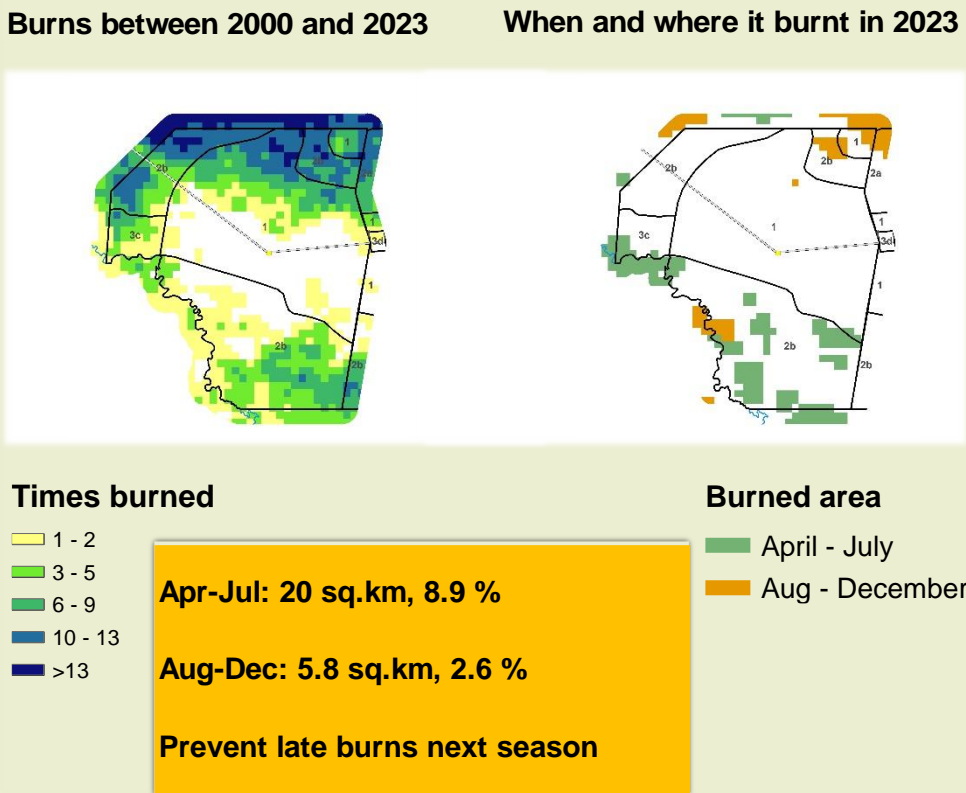

Adapting in response to the current environmental conditions ...

Seasonal trends in rainfall and vegetation (2023 / 2024 Season)

Vegetation cover trend (2000 - 2023)

Vegetation productivity (February to April) 2024

Fire management

Forage availability

Climate and vegetation patterns assist in our understanding of the status of wildlife and livestock in the conservancy for the effective management of these resources.