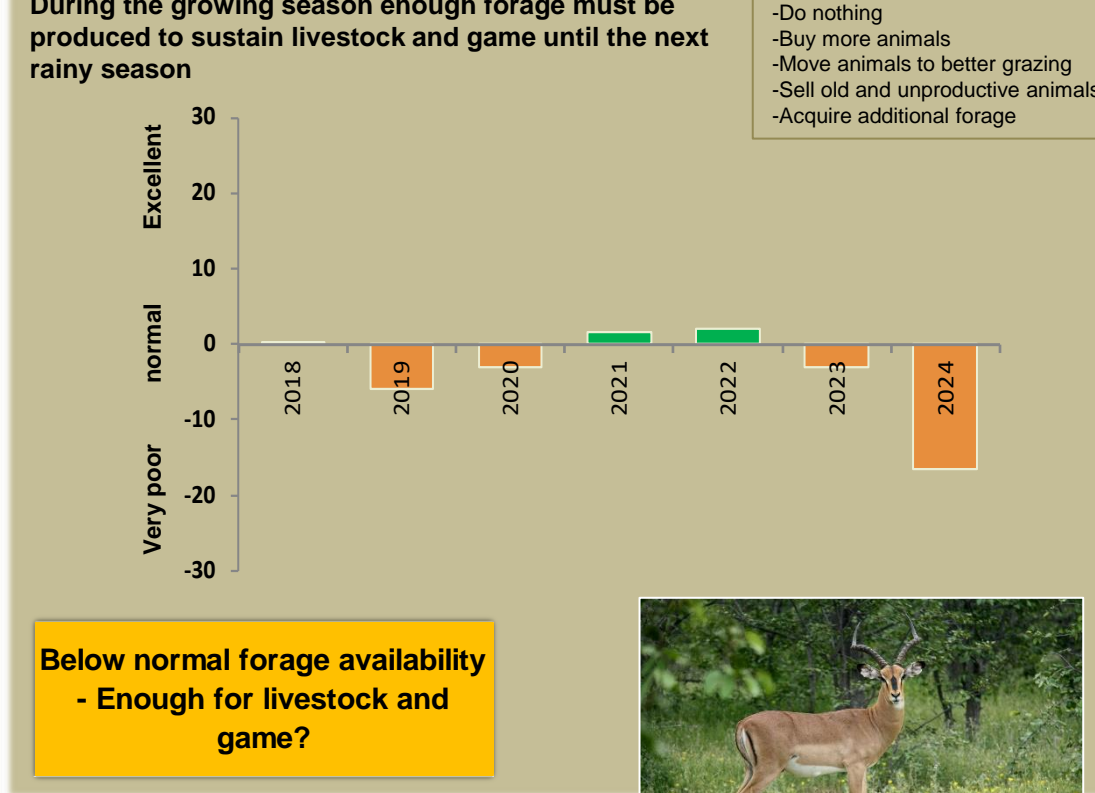

Adapting in response to the current environmental conditions ...

Seasonal trends in rainfall and vegetation (2023 / 2024 Season)

Vegetation cover trend (2000 - 2023)

Vegetation productivity (February to April) 2024

Fire management

Forage availability

Climate and vegetation patterns assist in our understanding of the status of wildlife and livestock in the conservancy for the effective management of these resources.