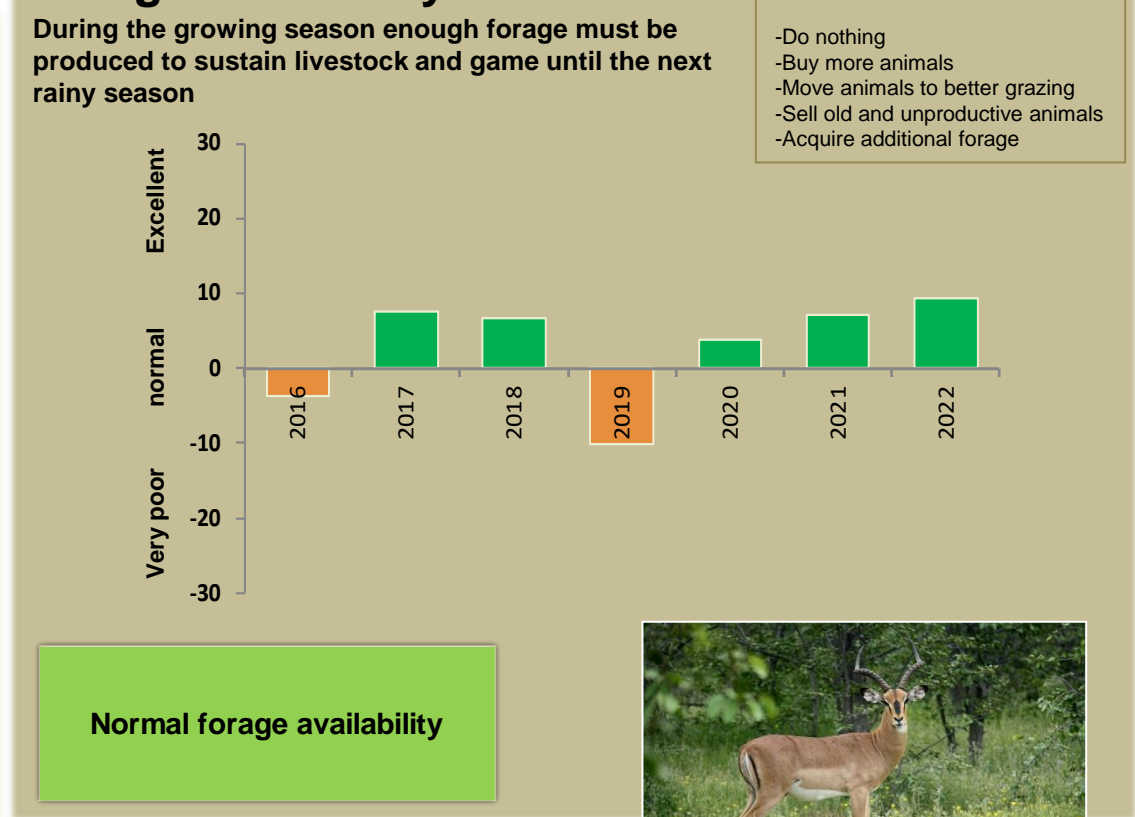

Bamunu Climate and Vegetation Report

Adapting in response to the current environmental conditions ...

Seasonal trends in rainfall and vegetation (2021 / 2022 Season)

Vegetation cover trend (2000 - 2021)

Vegetation productivity (February to April) 2022

Fire management

Forage availability

Climate and vegetation patterns assist in our understanding of the status of wildlife and livestock in the conservancy for the effective management of these resources.