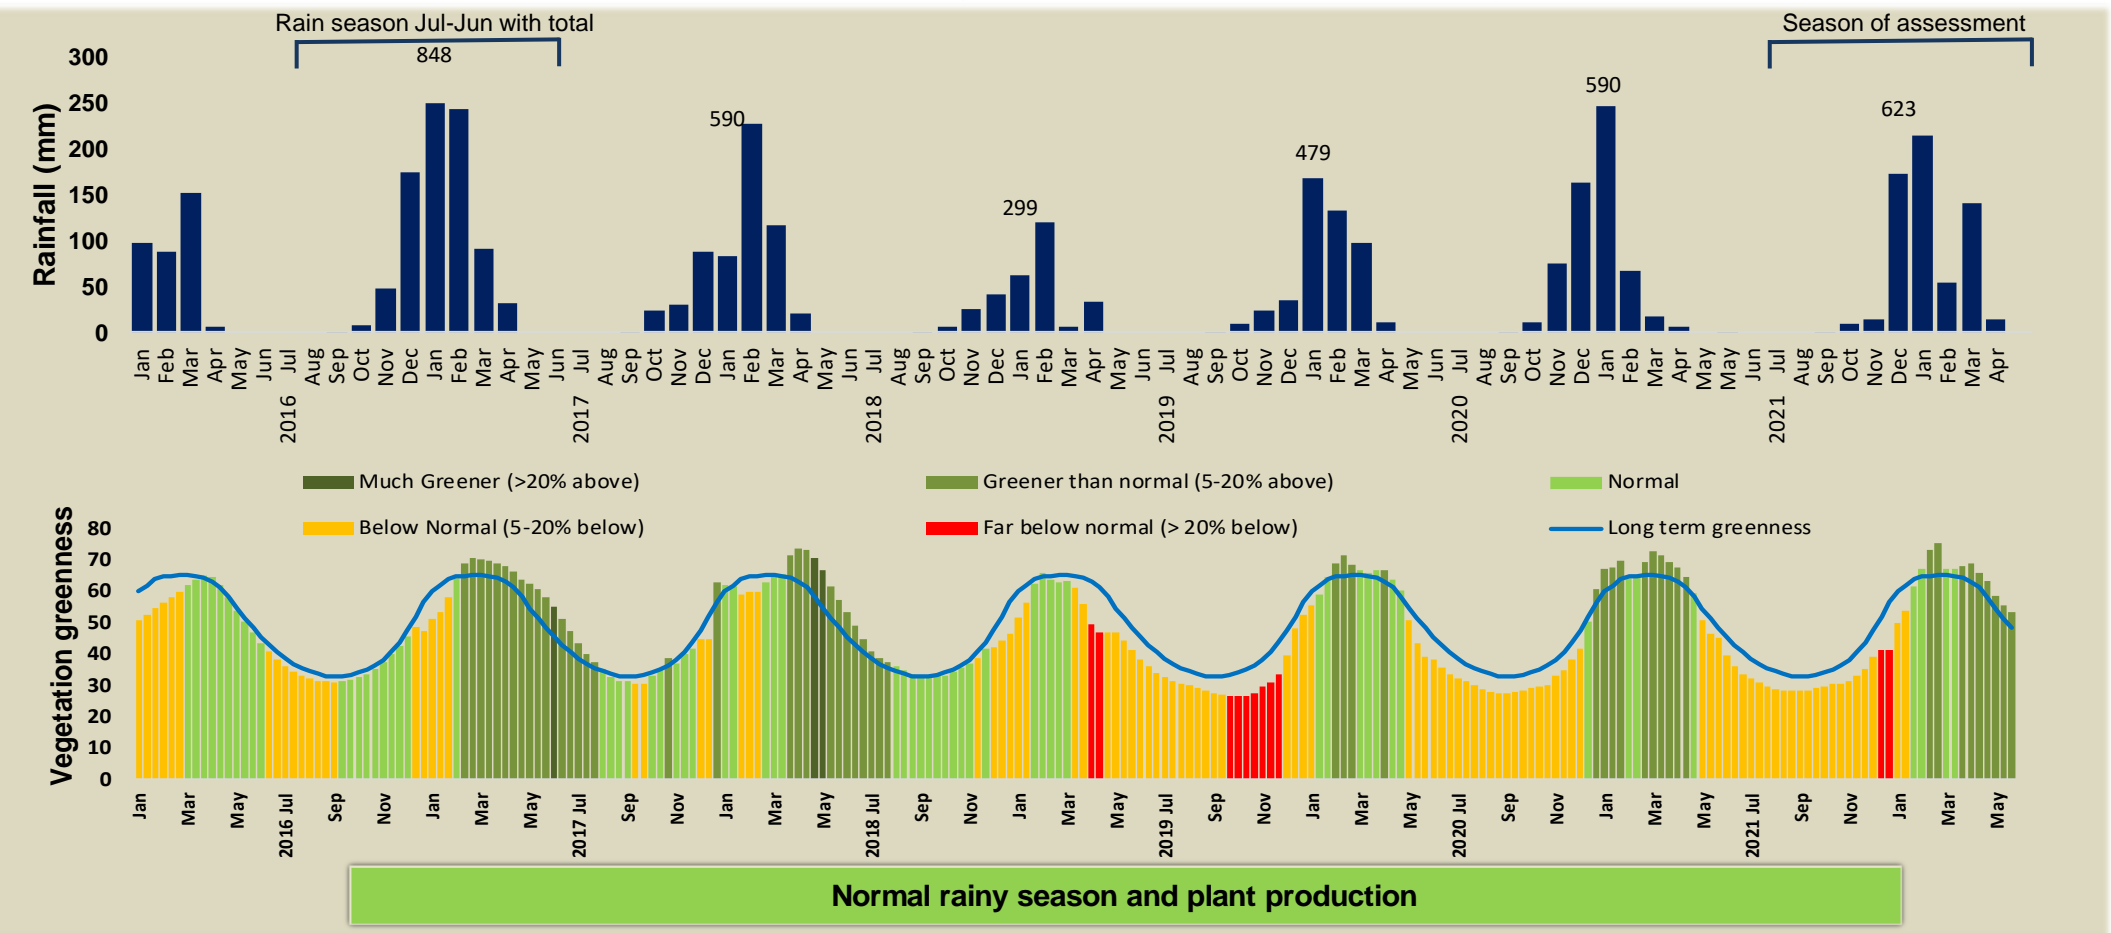

Bamunu Climate and Vegetation Report

Adapting in response to the current environmental conditions ...

Seasonal trends in rainfall and vegetation (2021 / 2022 Season)

Vegetation cover trend (2000 - 2021)

Vegetation productivity (February to April) 2022

Fire management

Forage availability

Climate and vegetation patterns assist in our understanding of the status of wildlife and livestock in the conservancy for the effective management of these resources.