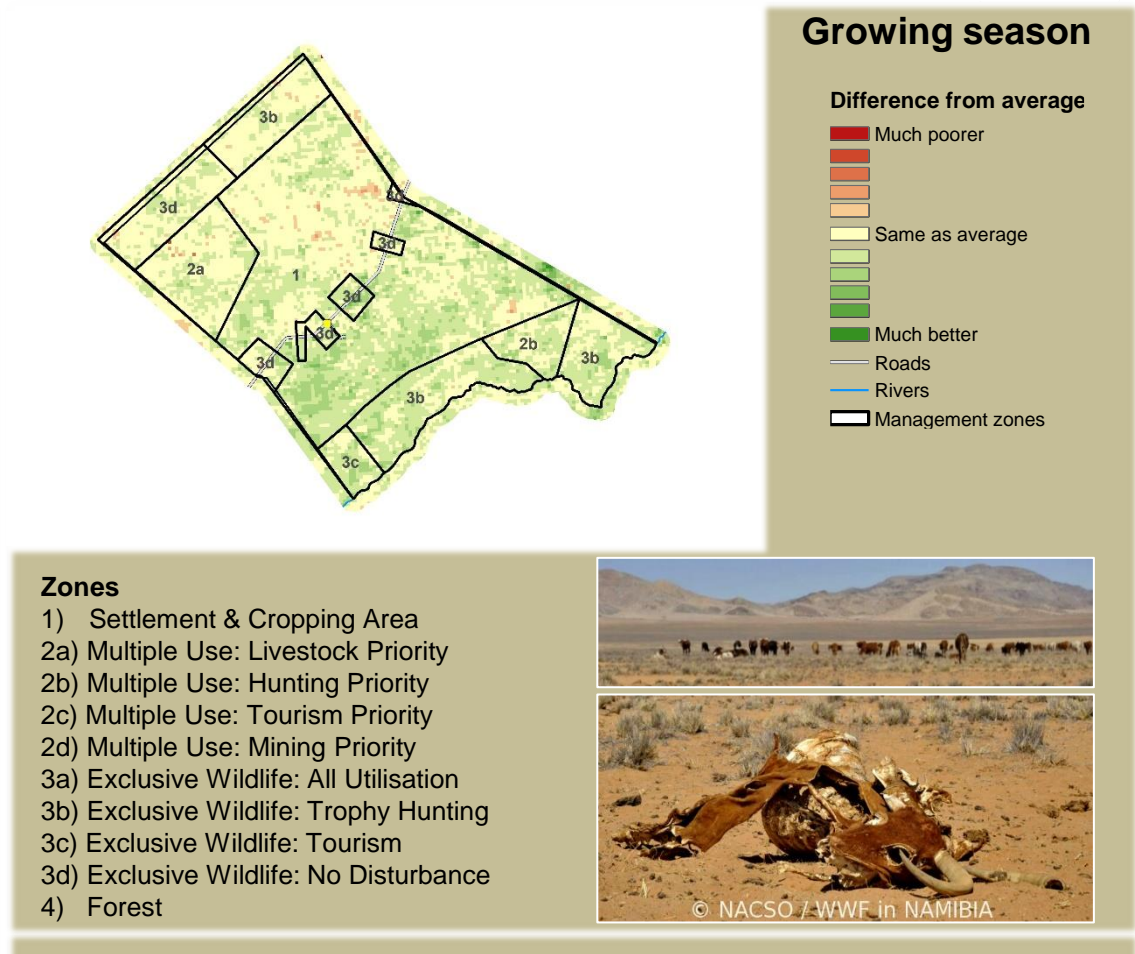

Bamunu Climate and Vegetation Report

Adapting in response to the current environmental conditions ...

Seasonal trends in rainfall and vegetation (2021 / 2022 Season)

Vegetation cover trend (2000 - 2021)

Vegetation productivity (February to April) 2022

Fire management

Forage availability

Climate and vegetation patterns assist in our understanding of the status of wildlife and livestock in the conservancy for the effective management of these resources.