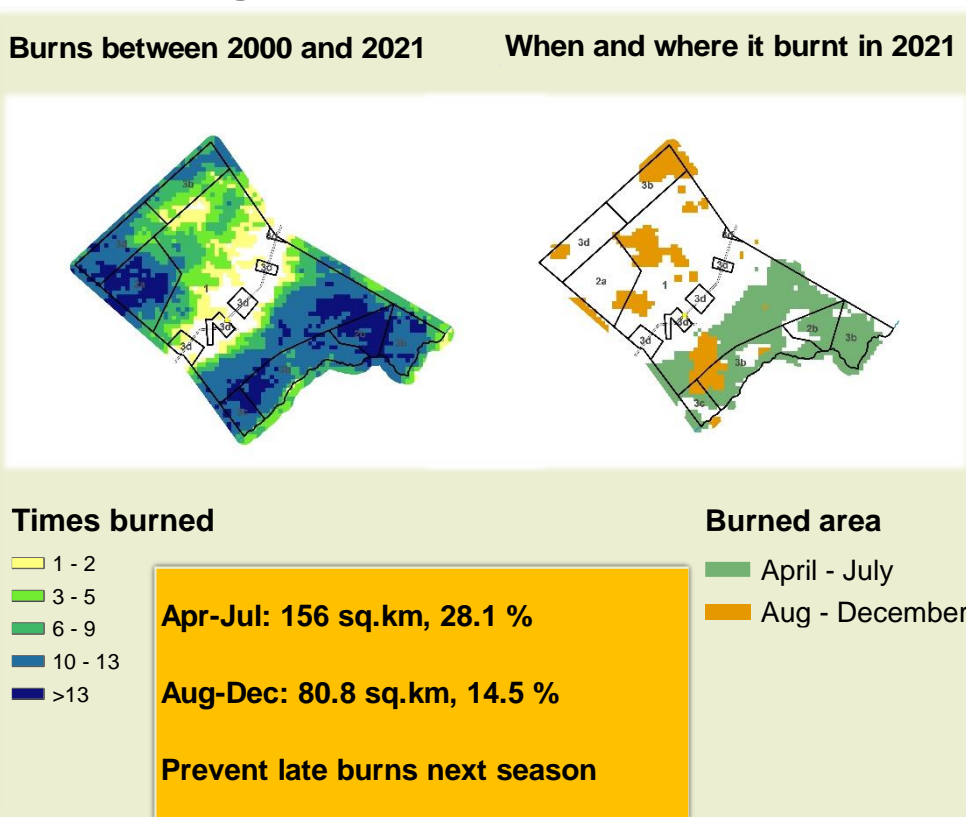

Bamunu Climate and Vegetation Report

Adapting in response to the current environmental conditions ...

Seasonal trends in rainfall and vegetation (2021 / 2022 Season)

Vegetation cover trend (2000 - 2021)

Vegetation productivity (February to April) 2022

Fire management

Forage availability

Climate and vegetation patterns assist in our understanding of the status of wildlife and livestock in the conservancy for the effective management of these resources.