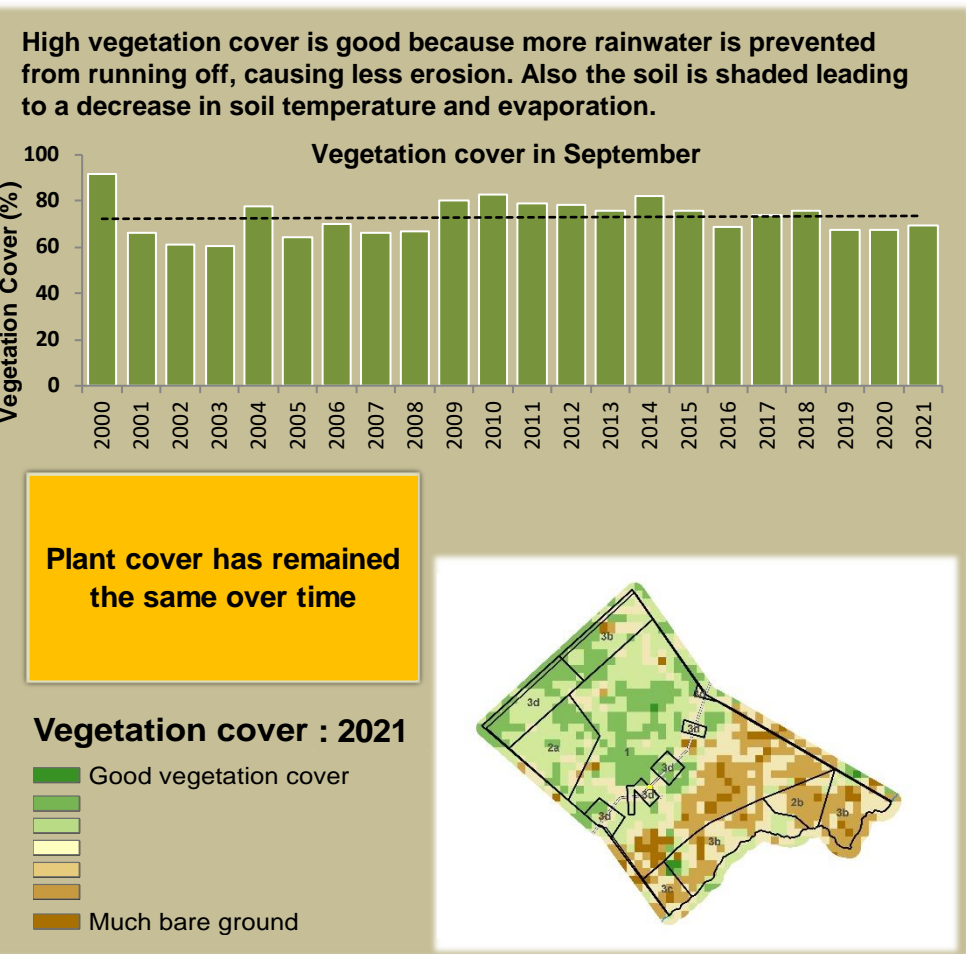

Bamunu Climate and Vegetation Report

Adapting in response to the current environmental conditions ...

Seasonal trends in rainfall and vegetation (2021 / 2022 Season)

Vegetation cover trend (2000 - 2021)

Vegetation productivity (February to April) 2022

Fire management

Forage availability

Climate and vegetation patterns assist in our understanding of the status of wildlife and livestock in the conservancy for the effective management of these resources.