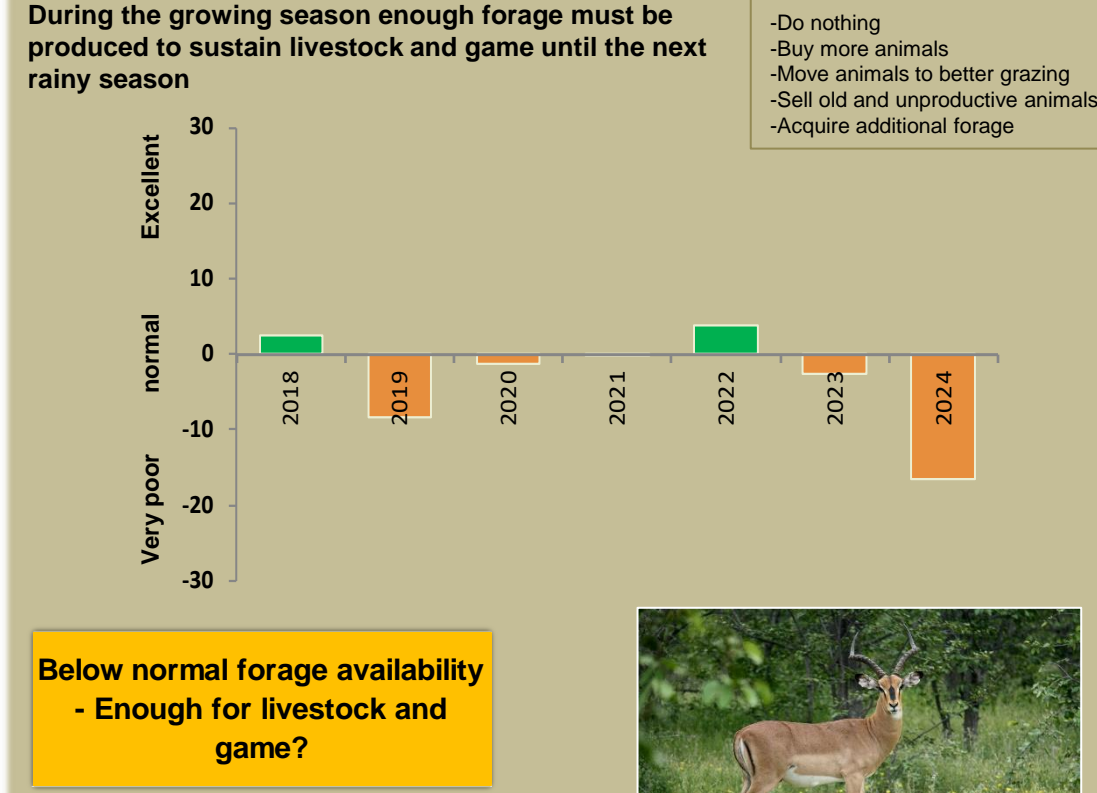

Bamunu Climate and Vegetation Report

Adapting in response to the current environmental conditions ...

Seasonal trends in rainfall and vegetation (2023 / 2024 Season)

Vegetation cover trend (2000 - 2023)

Vegetation productivity (February to April) 2024

Fire management

Forage availability

Climate and vegetation patterns assist in our understanding of the status of wildlife and livestock in the conservancy for the effective management of these resources.