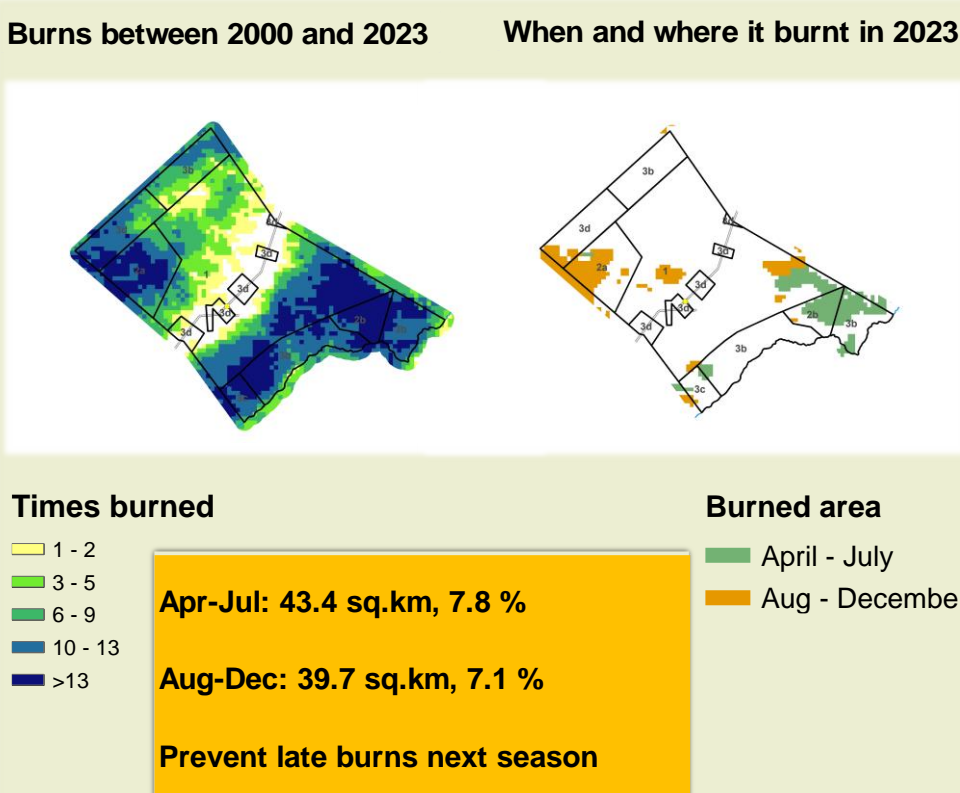

Bamunu Climate and Vegetation Report

Adapting in response to the current environmental conditions ...

Seasonal trends in rainfall and vegetation (2023 / 2024 Season)

Vegetation cover trend (2000 - 2023)

Vegetation productivity (February to April) 2024

Fire management

Forage availability

Climate and vegetation patterns assist in our understanding of the status of wildlife and livestock in the conservancy for the effective management of these resources.