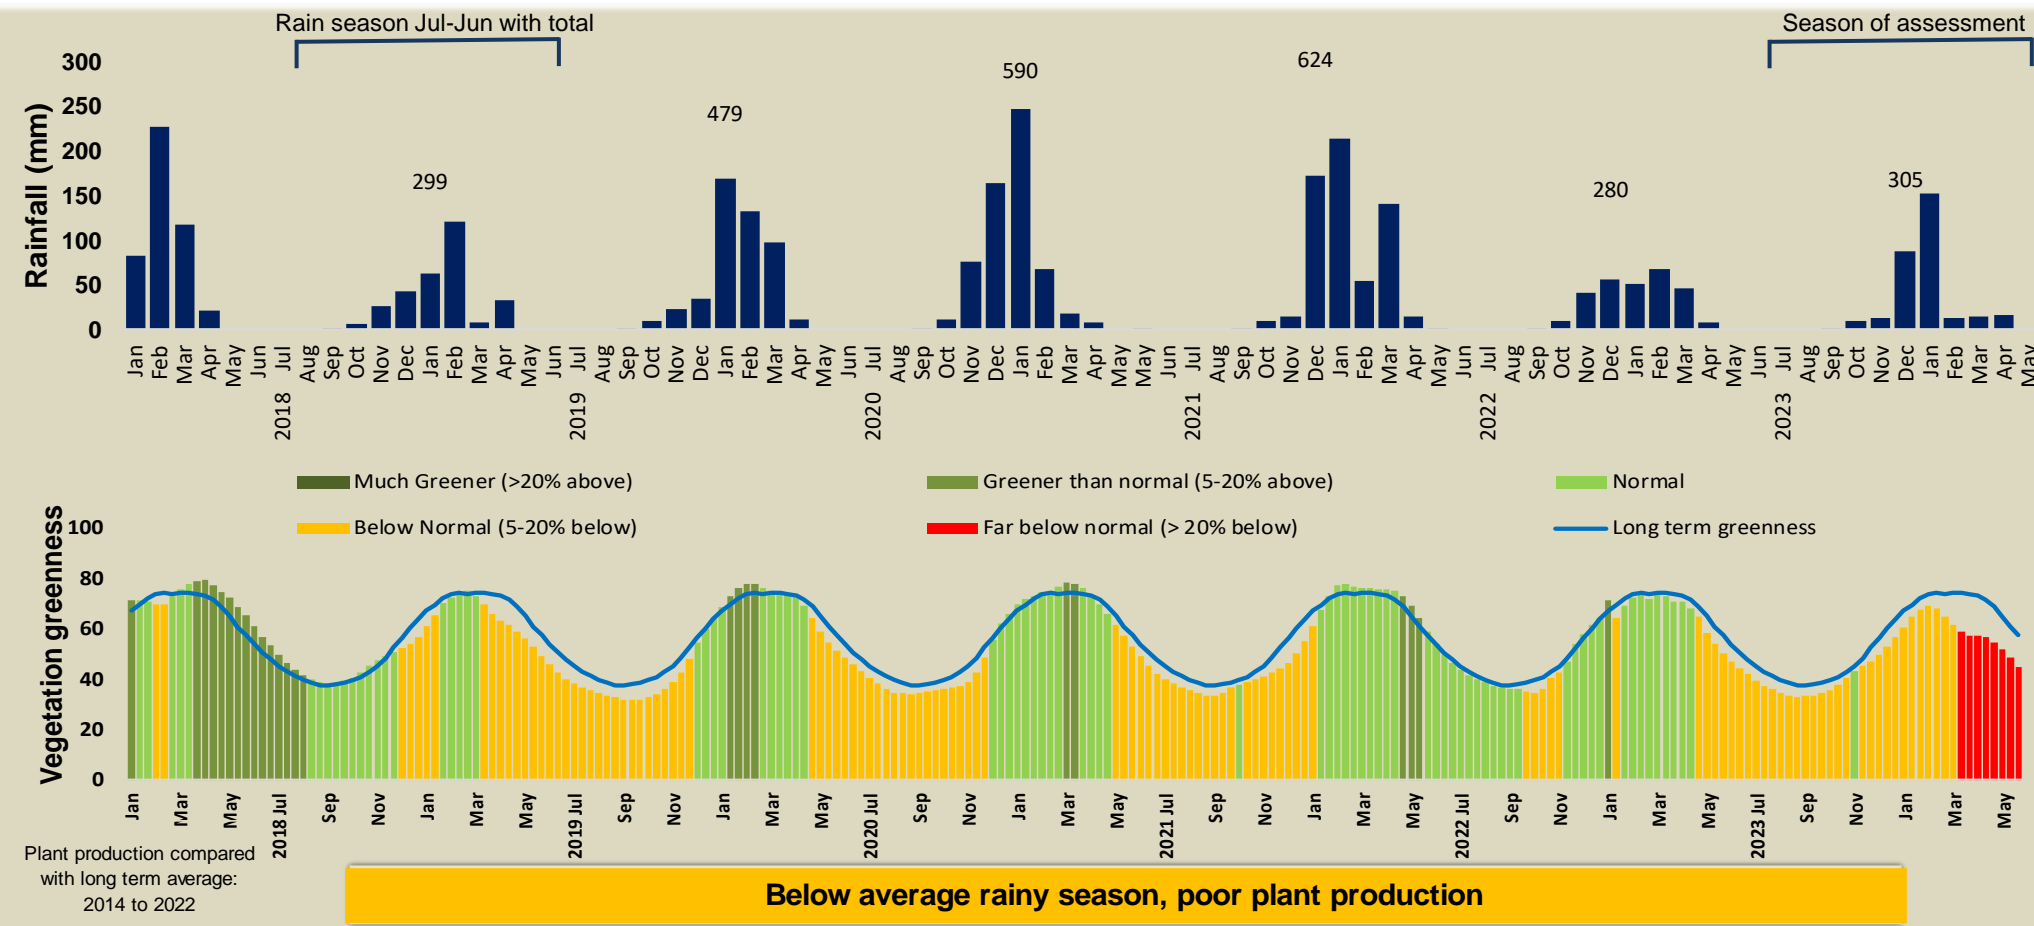

Bamunu Climate and Vegetation Report

Adapting in response to the current environmental conditions ...

Seasonal trends in rainfall and vegetation (2023 / 2024 Season)

Vegetation cover trend (2000 - 2023)

Vegetation productivity (February to April) 2024

Fire management

Forage availability

Climate and vegetation patterns assist in our understanding of the status of wildlife and livestock in the conservancy for the effective management of these resources.