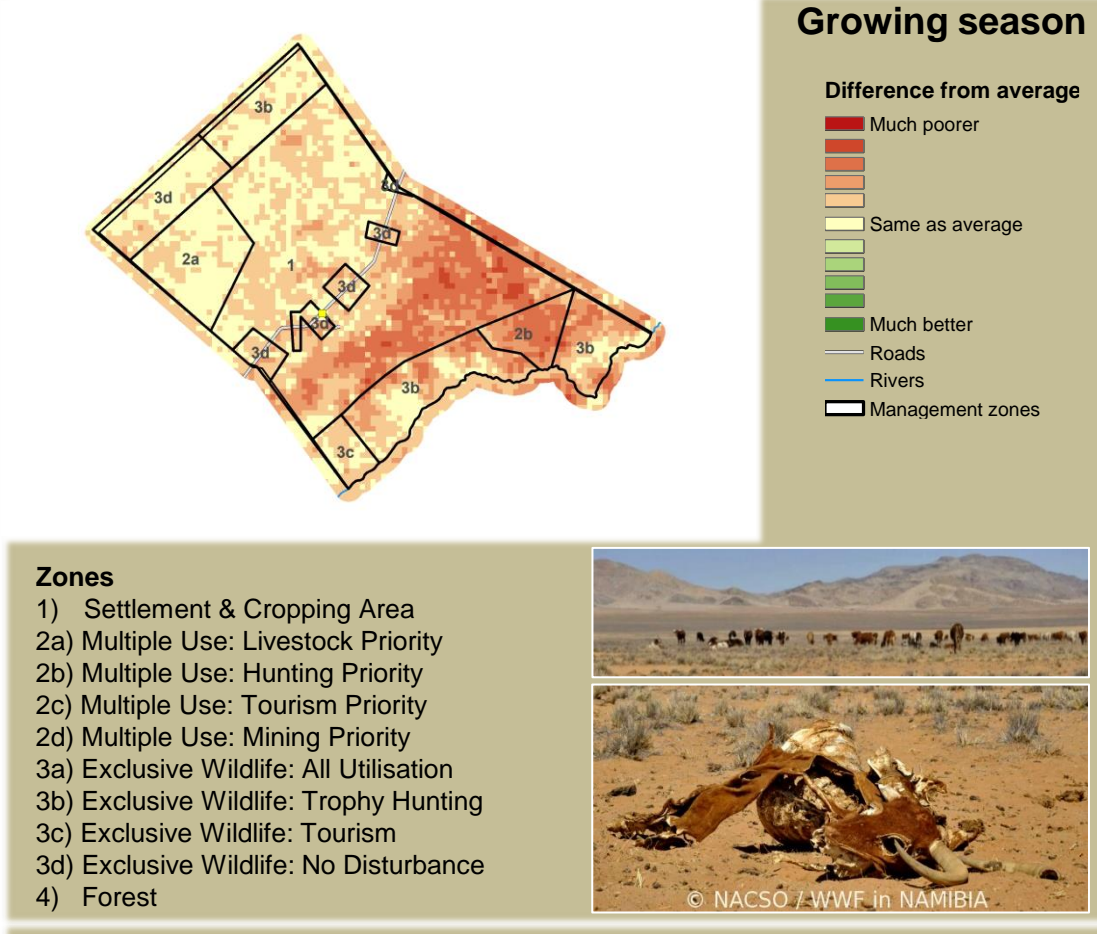

Bamunu Climate and Vegetation Report

Adapting in response to the current environmental conditions ...

Seasonal trends in rainfall and vegetation (2023 / 2024 Season)

Vegetation cover trend (2000 - 2023)

Vegetation productivity (February to April) 2024

Fire management

Forage availability

Climate and vegetation patterns assist in our understanding of the status of wildlife and livestock in the conservancy for the effective management of these resources.