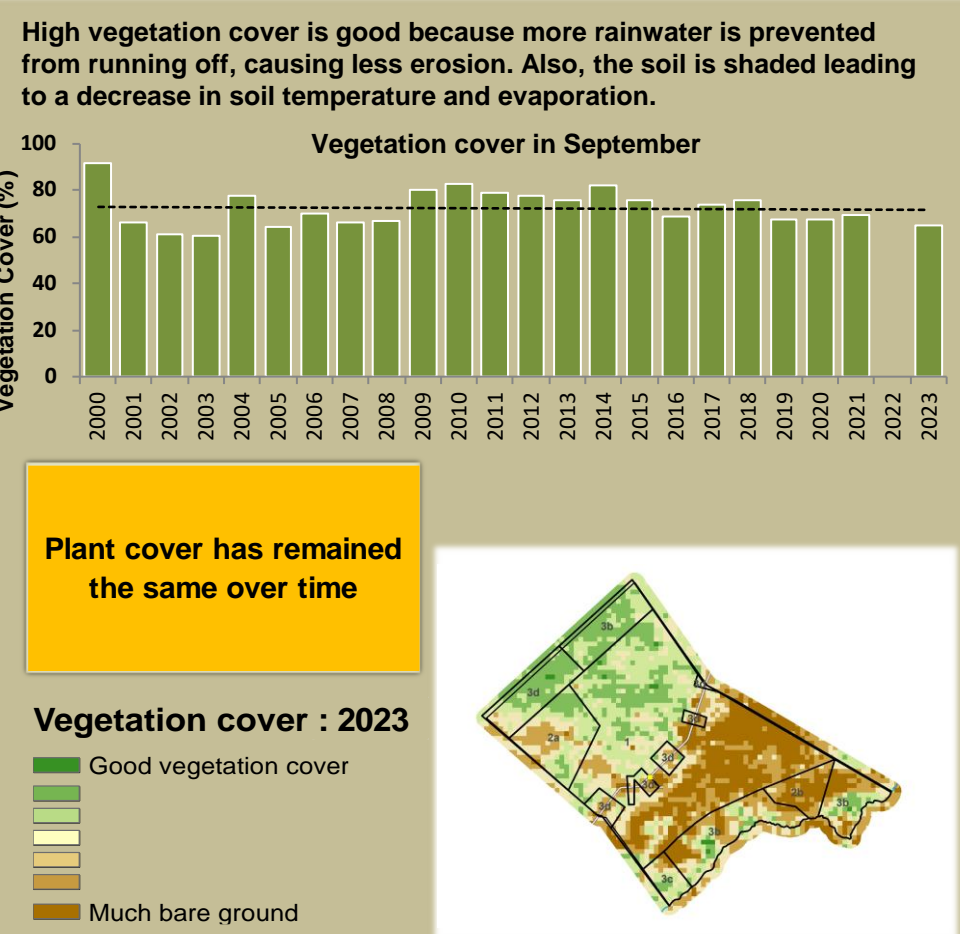

Bamunu Climate and Vegetation Report

Adapting in response to the current environmental conditions ...

Seasonal trends in rainfall and vegetation (2023 / 2024 Season)

Vegetation cover trend (2000 - 2023)

Vegetation productivity (February to April) 2024

Fire management

Forage availability

Climate and vegetation patterns assist in our understanding of the status of wildlife and livestock in the conservancy for the effective management of these resources.