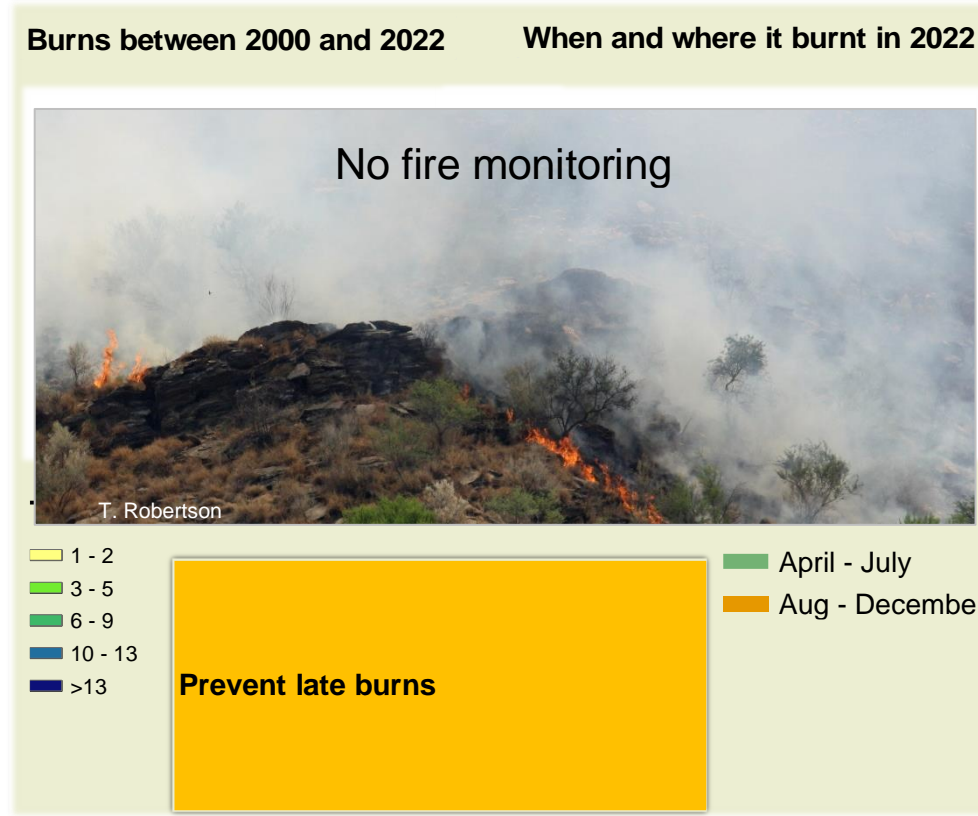

African Wild Dog Climate and Vegetation Report

Adapting in response to the current environmental conditions ...

Seasonal trends in rainfall and vegetation (2022 / 2023 Season)

Vegetation cover trend (2000 - 2021)

Vegetation productivity (February to April) 2023

Fire management

Forage availability

Climate and vegetation patterns assist in our understanding of the status of wildlife and livestock in the conservancy for the effective management of these resources.