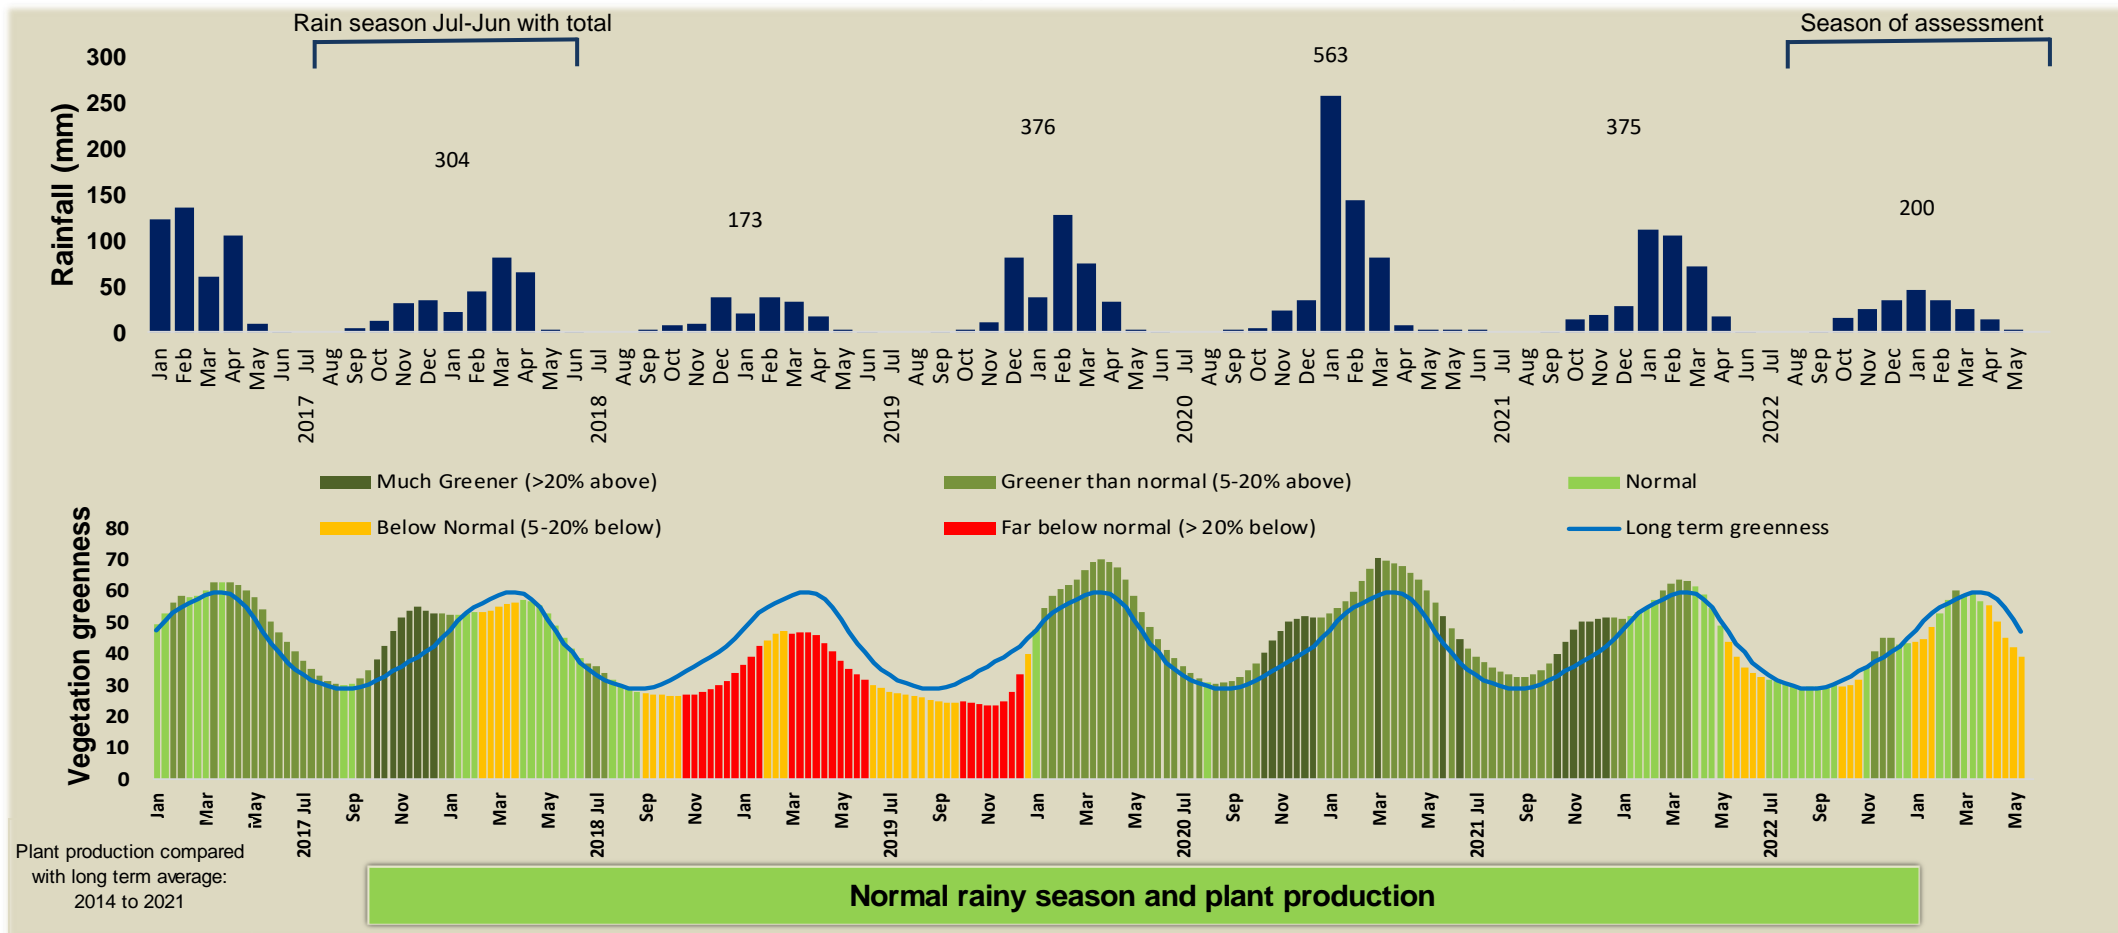

African Wild Dog Climate and Vegetation Report

Adapting in response to the current environmental conditions ...

Seasonal trends in rainfall and vegetation (2022 / 2023 Season)

Vegetation cover trend (2000 - 2021)

Vegetation productivity (February to April) 2023

Fire management

Forage availability

Climate and vegetation patterns assist in our understanding of the status of wildlife and livestock in the conservancy for the effective management of these resources.