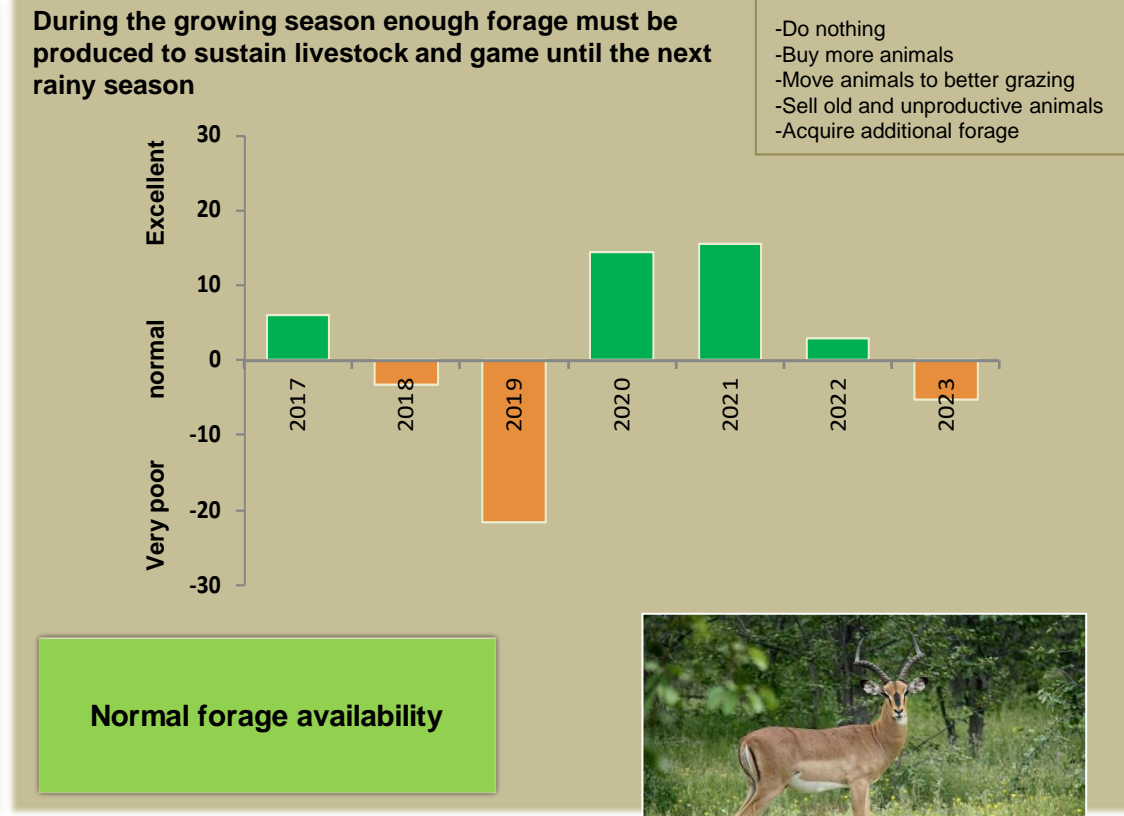

African Wild Dog Climate and Vegetation Report

Adapting in response to the current environmental conditions ...

Seasonal trends in rainfall and vegetation (2022 / 2023 Season)

Vegetation cover trend (2000 - 2021)

Vegetation productivity (February to April) 2023

Fire management

Forage availability

Climate and vegetation patterns assist in our understanding of the status of wildlife and livestock in the conservancy for the effective management of these resources.