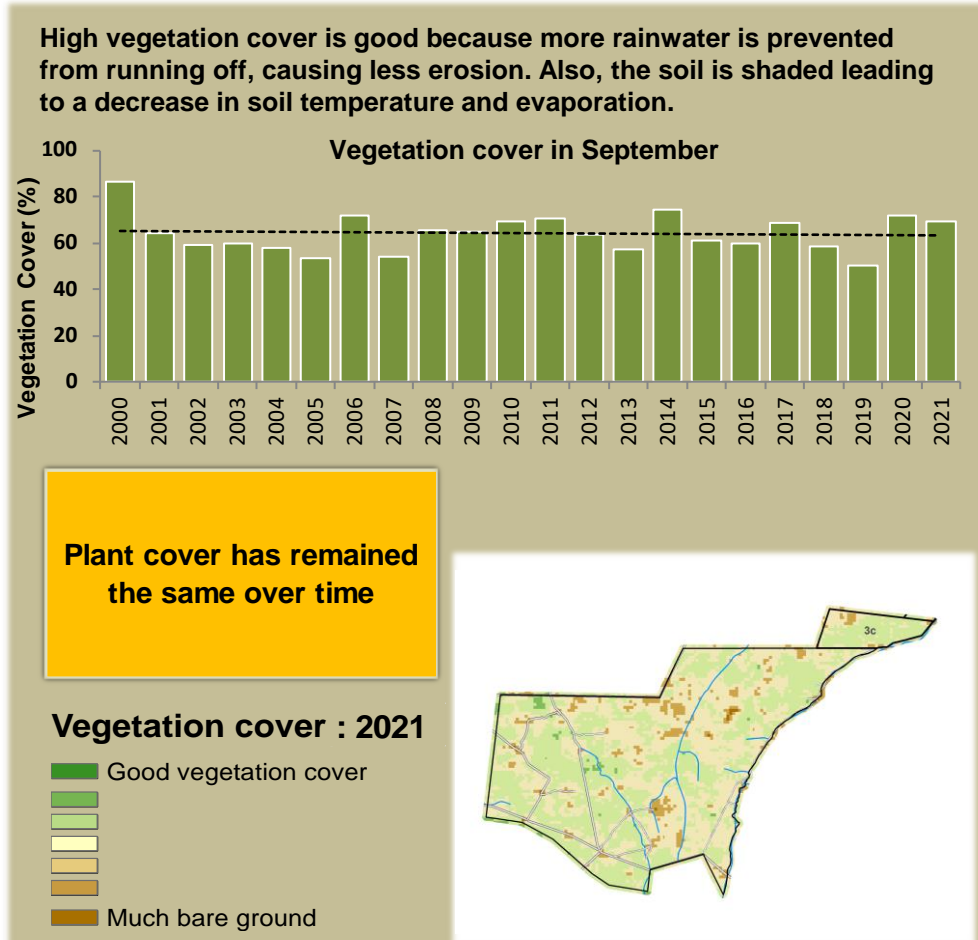

African Wild Dog Climate and Vegetation Report

Adapting in response to the current environmental conditions ...

Seasonal trends in rainfall and vegetation (2022 / 2023 Season)

Vegetation cover trend (2000 - 2021)

Vegetation productivity (February to April) 2023

Fire management

Forage availability

Climate and vegetation patterns assist in our understanding of the status of wildlife and livestock in the conservancy for the effective management of these resources.