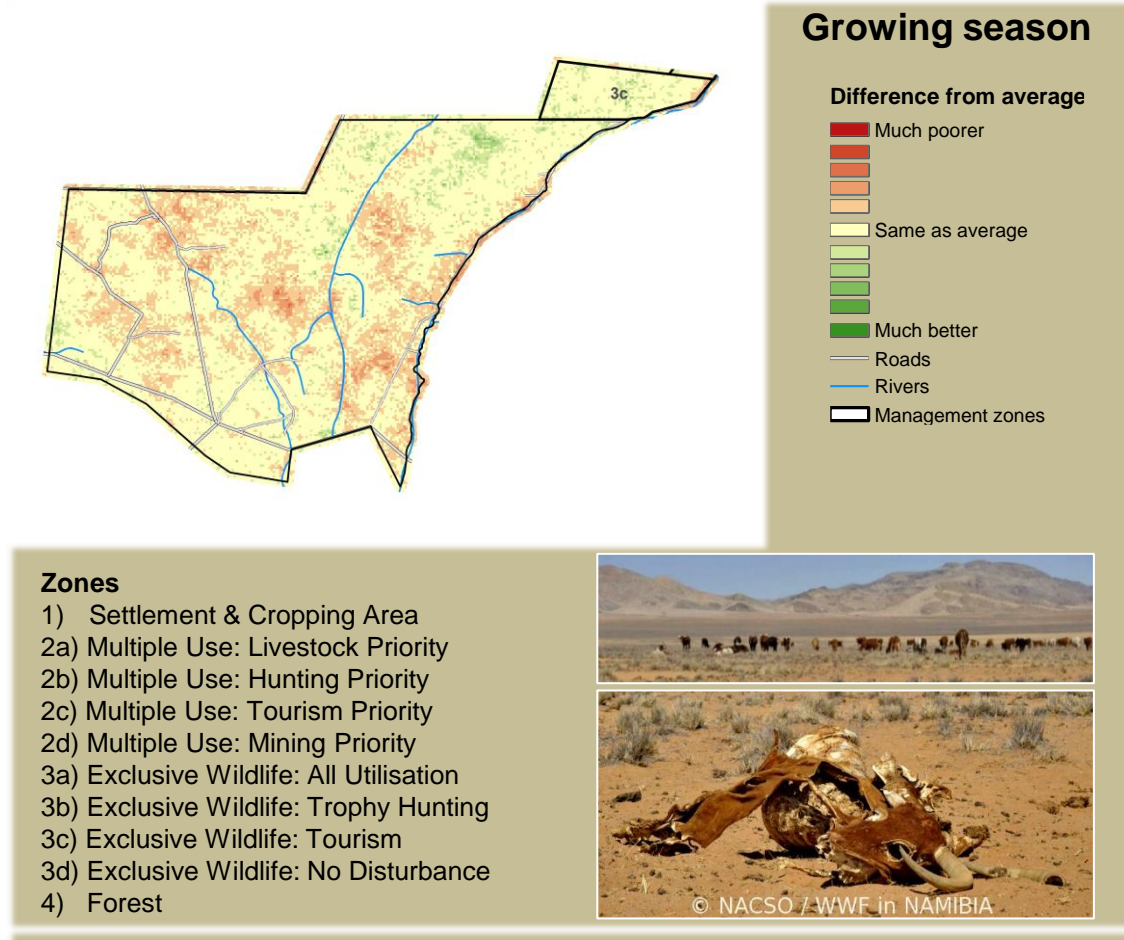

African Wild Dog Climate and Vegetation Report

Adapting in response to the current environmental conditions ...

Seasonal trends in rainfall and vegetation (2022 / 2023 Season)

Vegetation cover trend (2000 - 2021)

Vegetation productivity (February to April) 2023

Fire management

Forage availability

Climate and vegetation patterns assist in our understanding of the status of wildlife and livestock in the conservancy for the effective management of these resources.