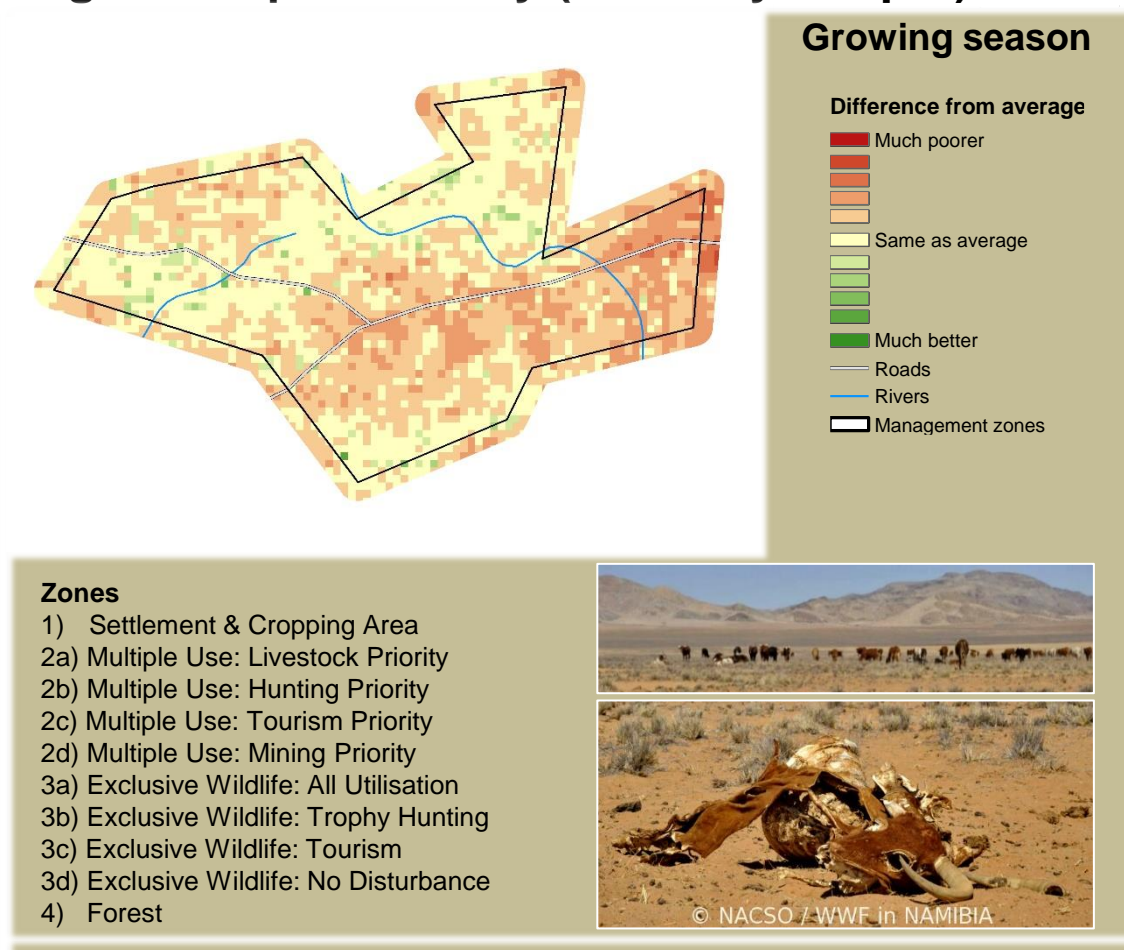

Adapting in response to the current environmental conditions ...

Seasonal trends in rainfall and vegetation (2022 / 2023 Season)

Vegetation cover trend (2000 - 2021)

Vegetation productivity (February to April) 2023

Fire management

Forage availability

Climate and vegetation patterns assist in our understanding of the status of wildlife and livestock in the conservancy for the effective management of these resources.