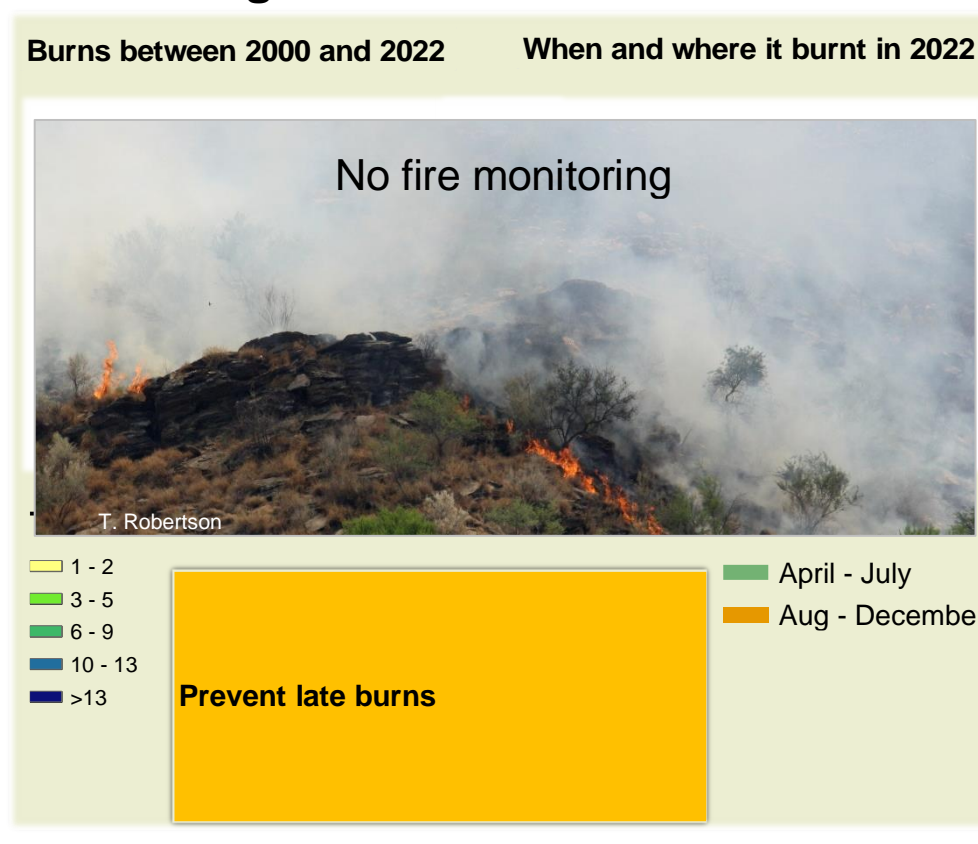

Adapting in response to the current environmental conditions ...

Seasonal trends in rainfall and vegetation (2022 / 2023 Season)

Vegetation cover trend (2000 - 2021)

Vegetation productivity (February to April) 2023

Fire management

Forage availability

Climate and vegetation patterns assist in our understanding of the status of wildlife and livestock in the conservancy for the effective management of these resources.