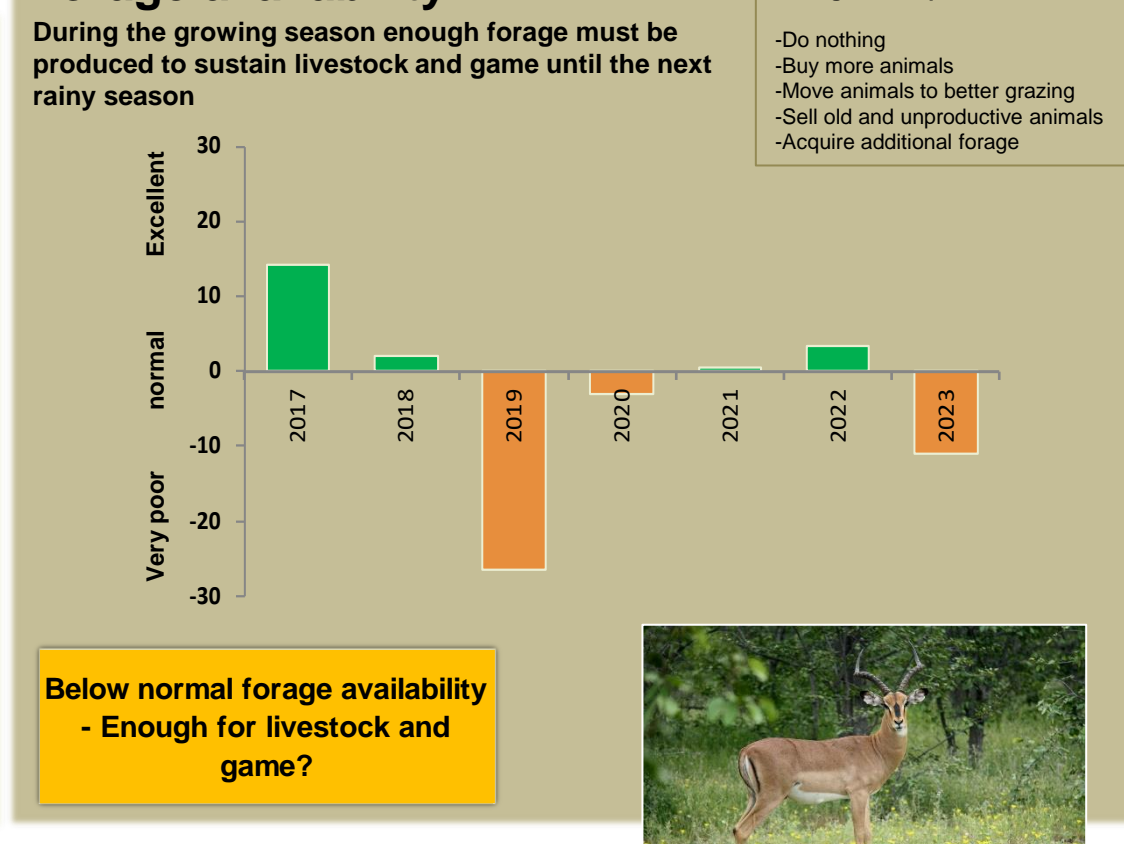

Adapting in response to the current environmental conditions ...

Seasonal trends in rainfall and vegetation (2022 / 2023 Season)

Vegetation cover trend (2000 - 2021)

Vegetation productivity (February to April) 2023

Fire management

Forage availability

Climate and vegetation patterns assist in our understanding of the status of wildlife and livestock in the conservancy for the effective management of these resources.