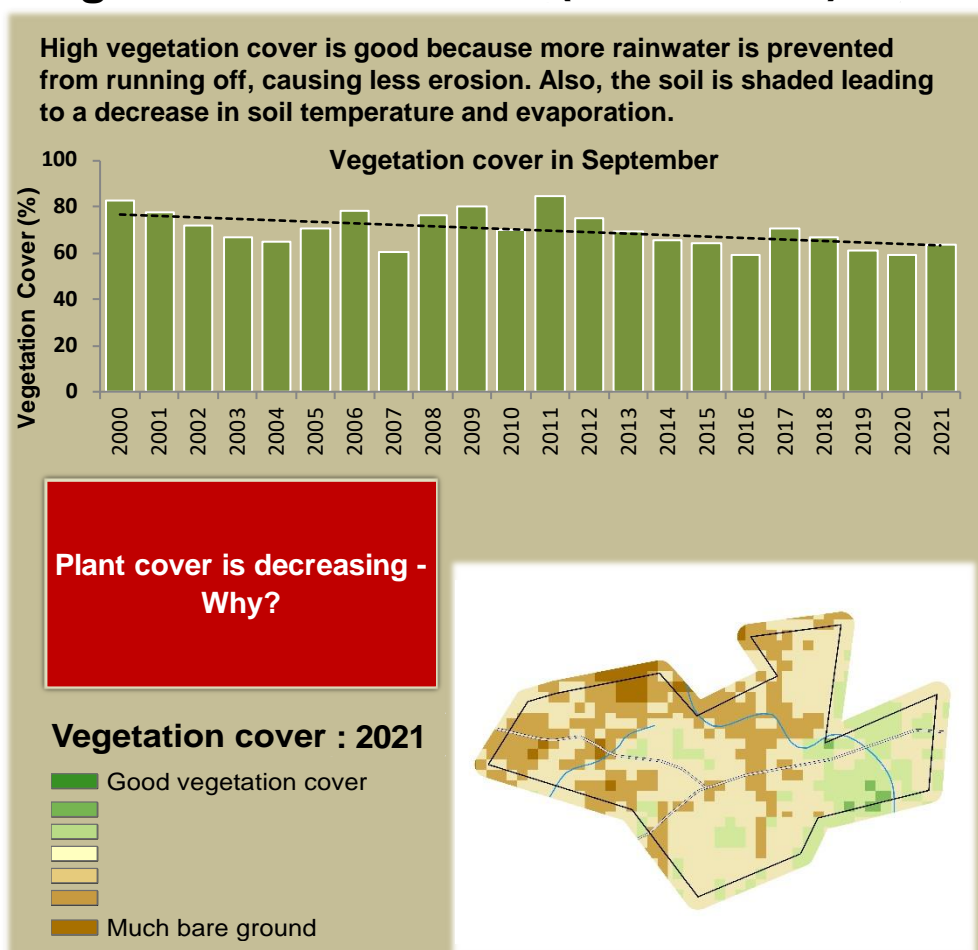

Adapting in response to the current environmental conditions ...

Seasonal trends in rainfall and vegetation (2022 / 2023 Season)

Vegetation cover trend (2000 - 2021)

Vegetation productivity (February to April) 2023

Fire management

Forage availability

Climate and vegetation patterns assist in our understanding of the status of wildlife and livestock in the conservancy for the effective management of these resources.