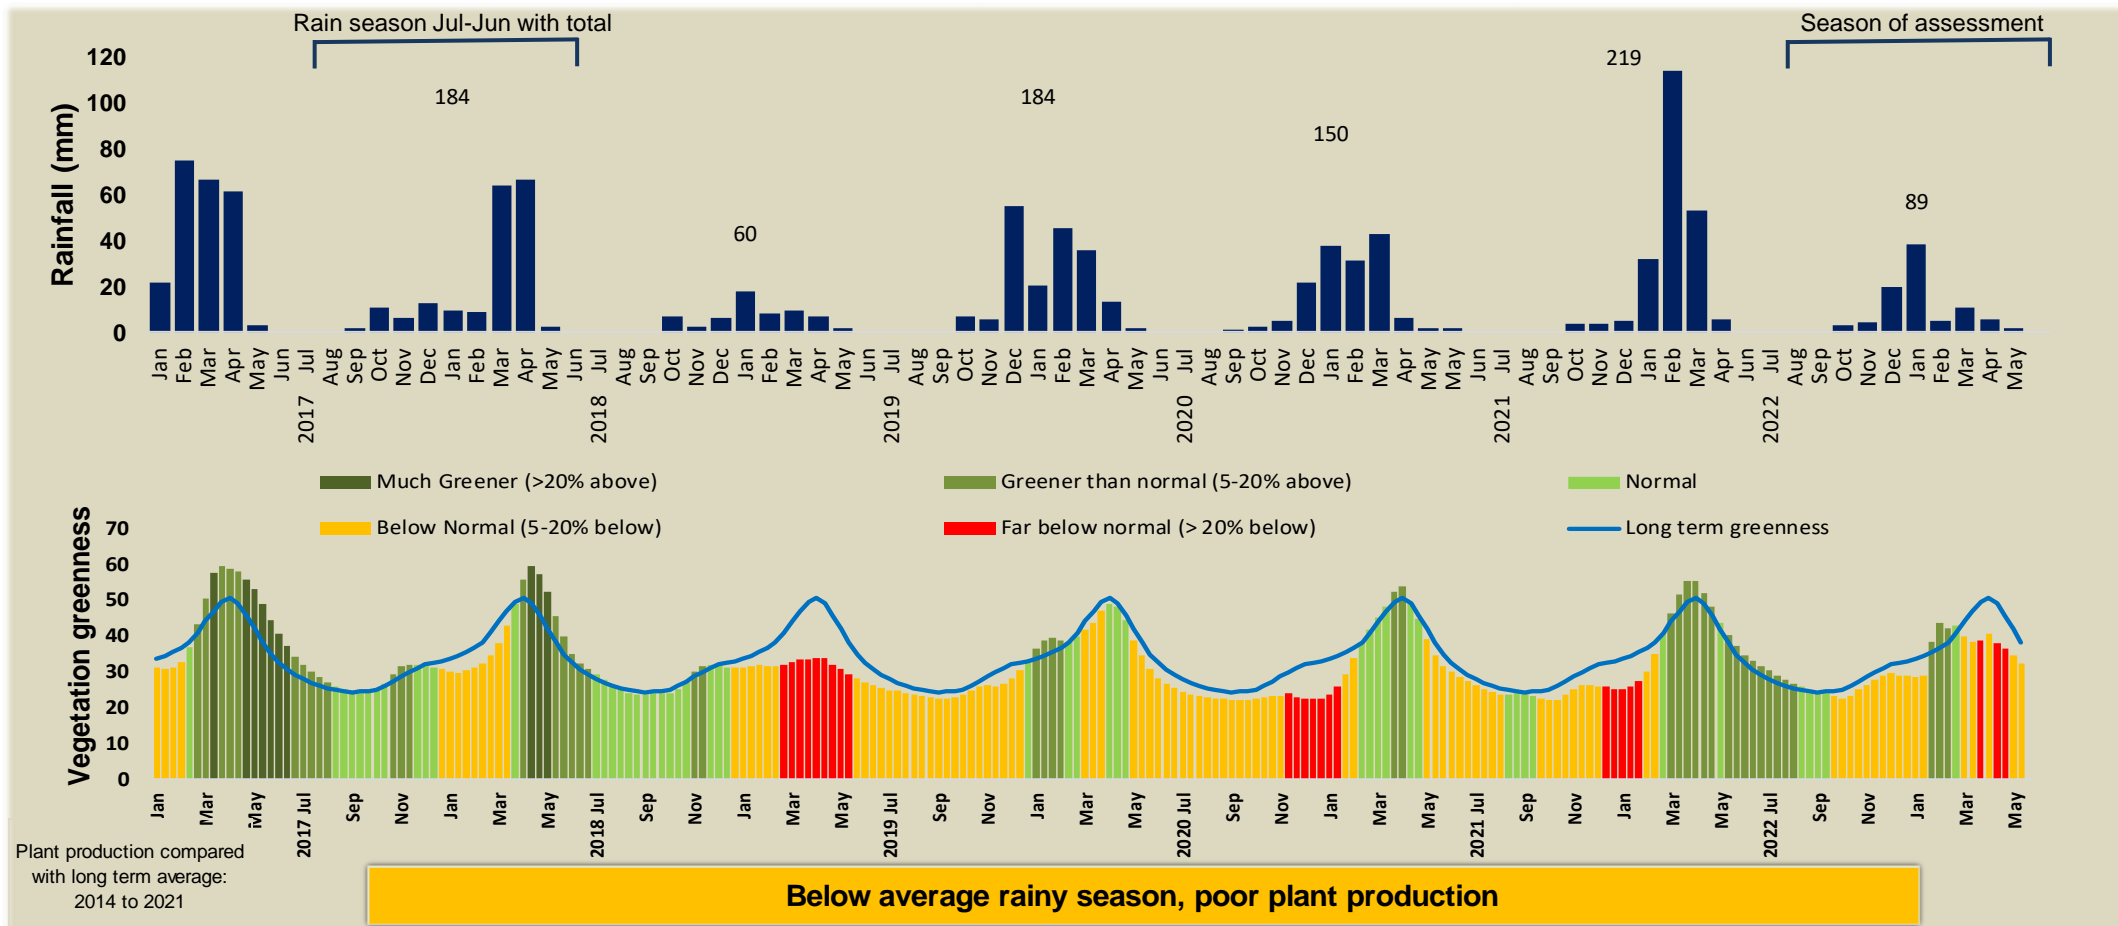

Adapting in response to the current environmental conditions ...

Seasonal trends in rainfall and vegetation (2022 / 2023 Season)

Vegetation cover trend (2000 - 2021)

Vegetation productivity (February to April) 2023

Fire management

Forage availability

Climate and vegetation patterns assist in our understanding of the status of wildlife and livestock in the conservancy for the effective management of these resources.