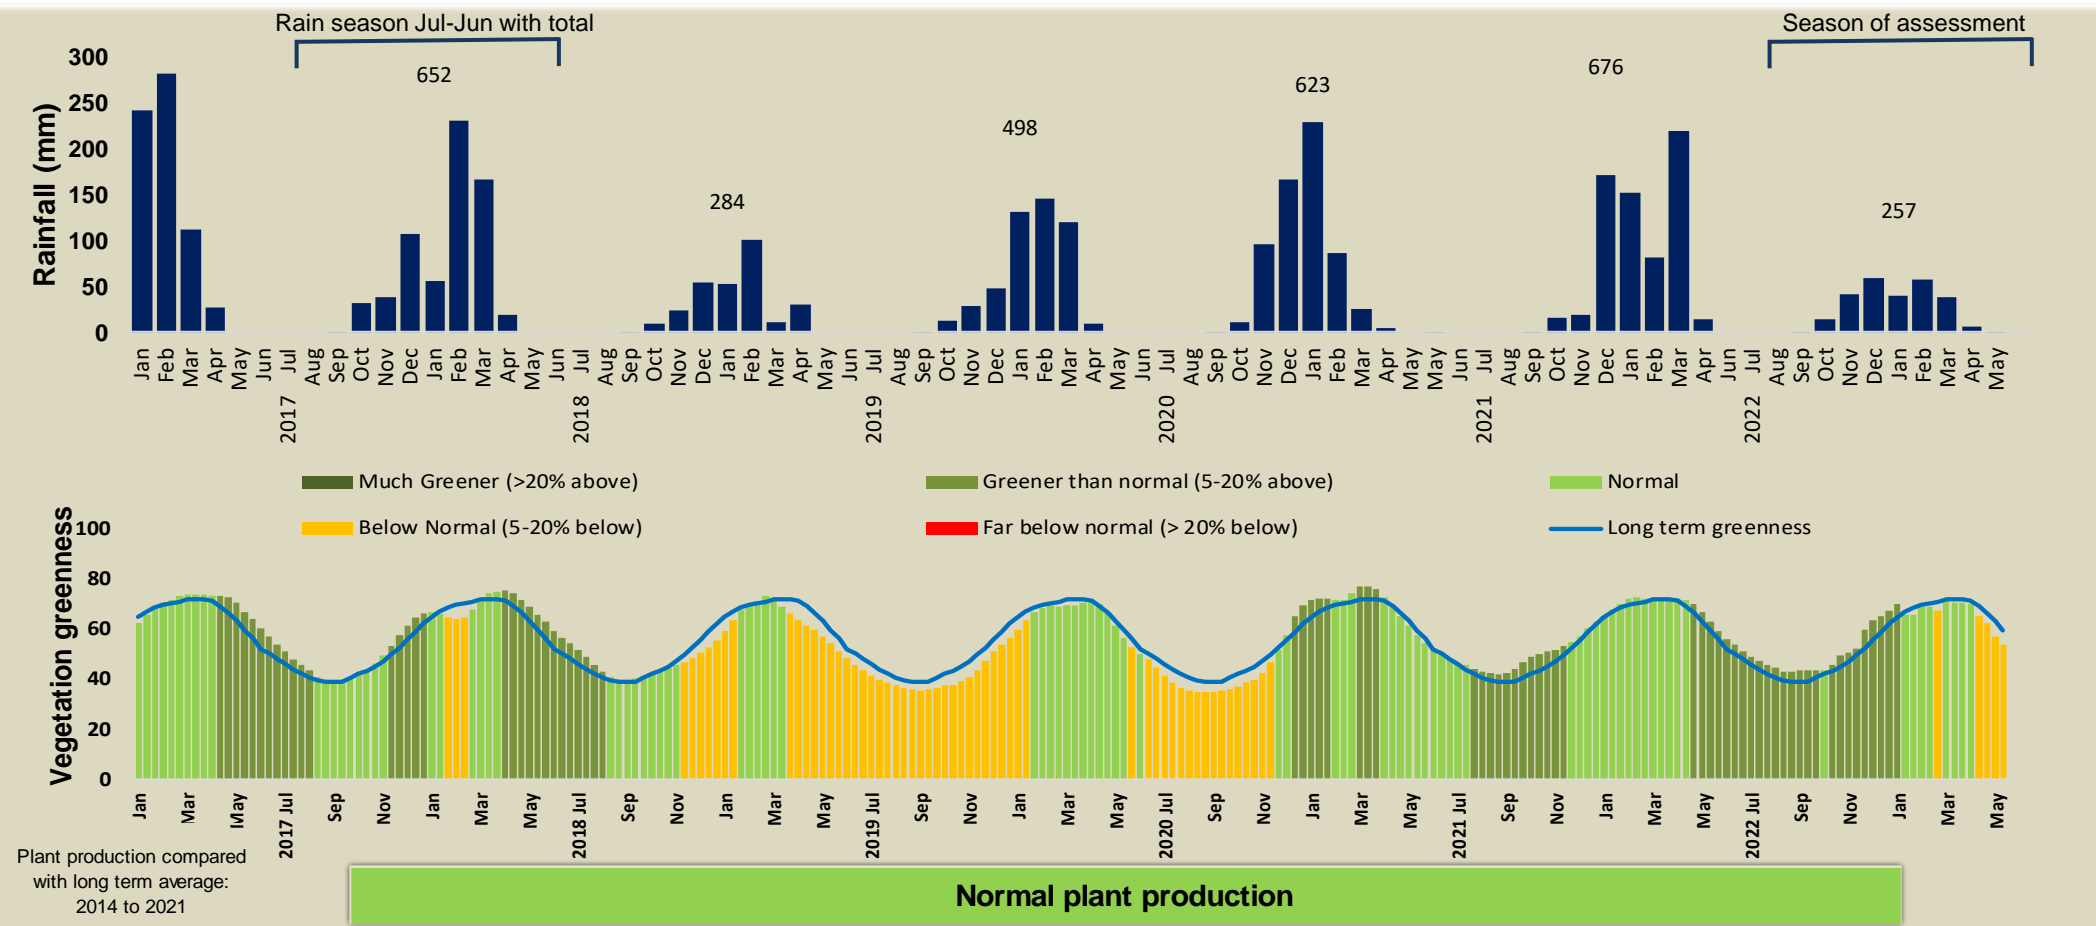

Adapting in response to the current environmental conditions ...

Seasonal trends in rainfall and vegetation (2022 / 2023 Season)

Vegetation cover trend (2000 - 2021)

Vegetation productivity (February to April) 2023