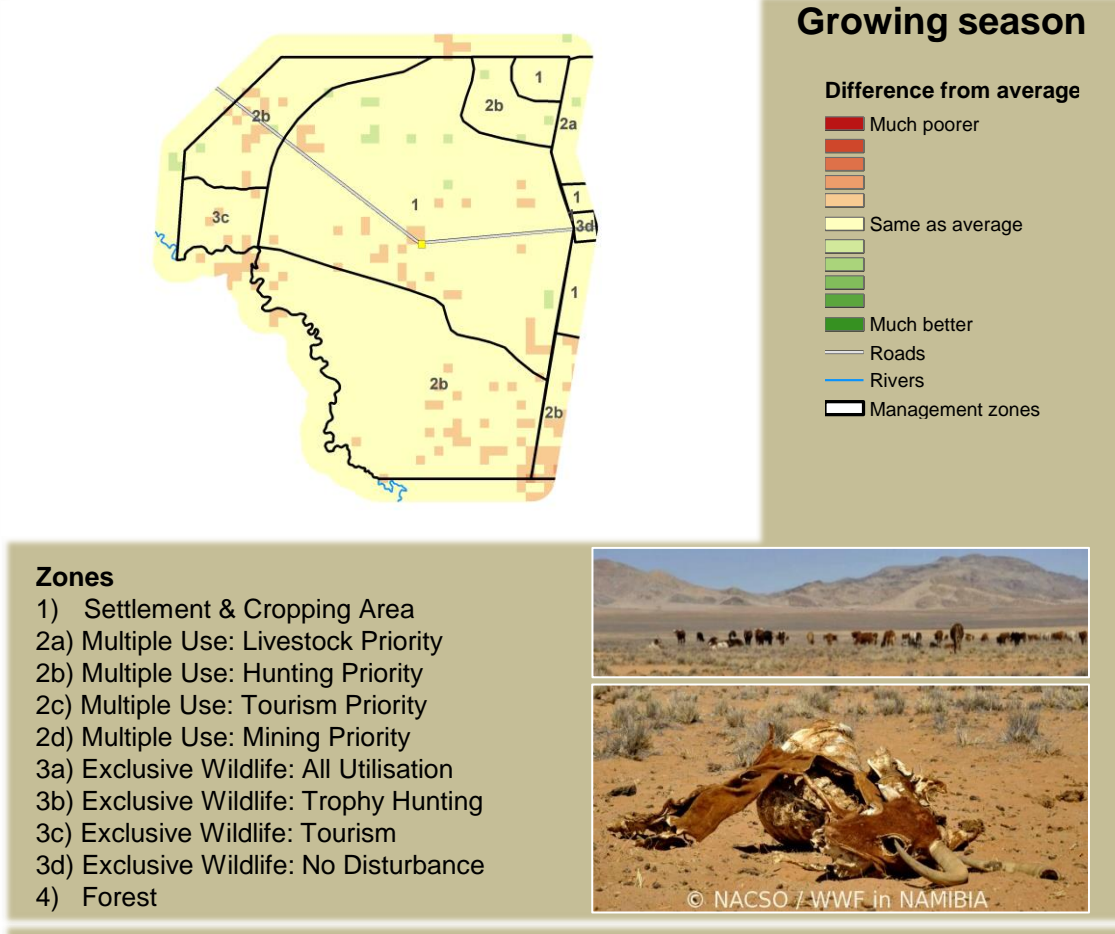

Adapting in response to the current environmental conditions ...

Seasonal trends in rainfall and vegetation (2022 / 2023 Season)

Vegetation cover trend (2000 - 2021)

Vegetation productivity (February to April) 2023

Fire management

Forage availability