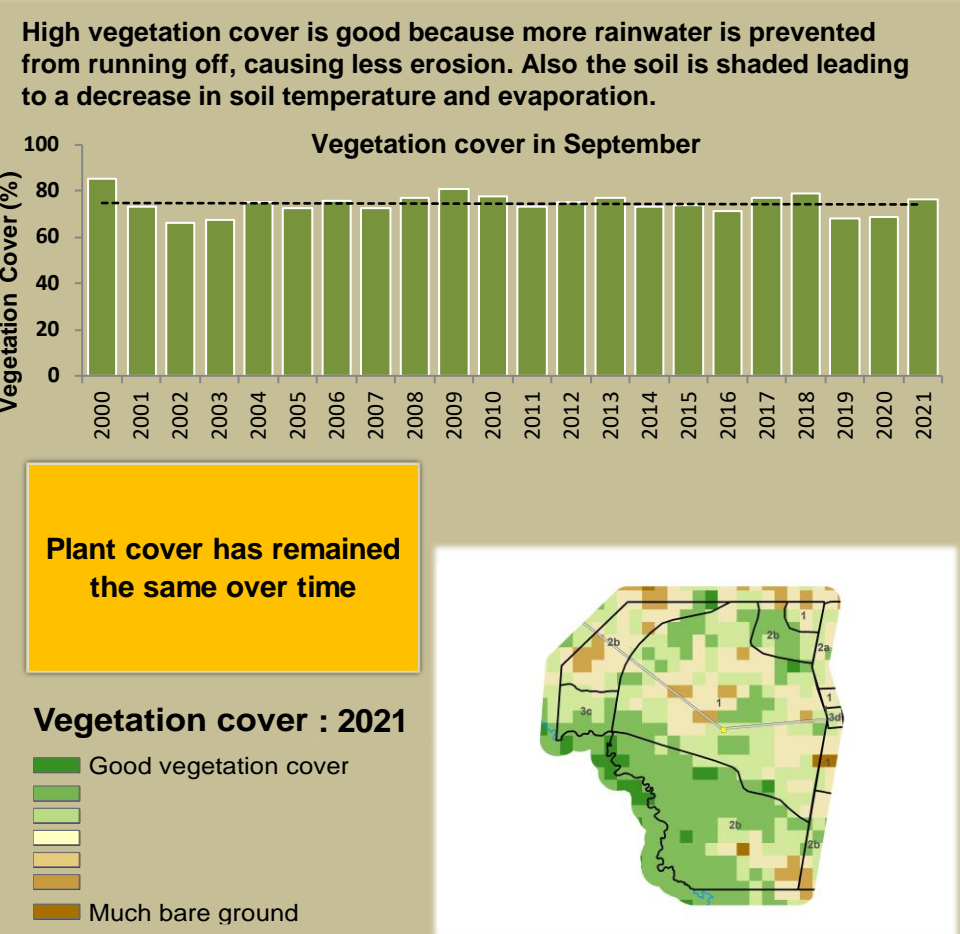

Adapting in response to the current environmental conditions ...

Seasonal trends in rainfall and vegetation (2022 / 2023 Season)

Vegetation cover trend (2000 - 2021)

Vegetation productivity (February to April) 2023