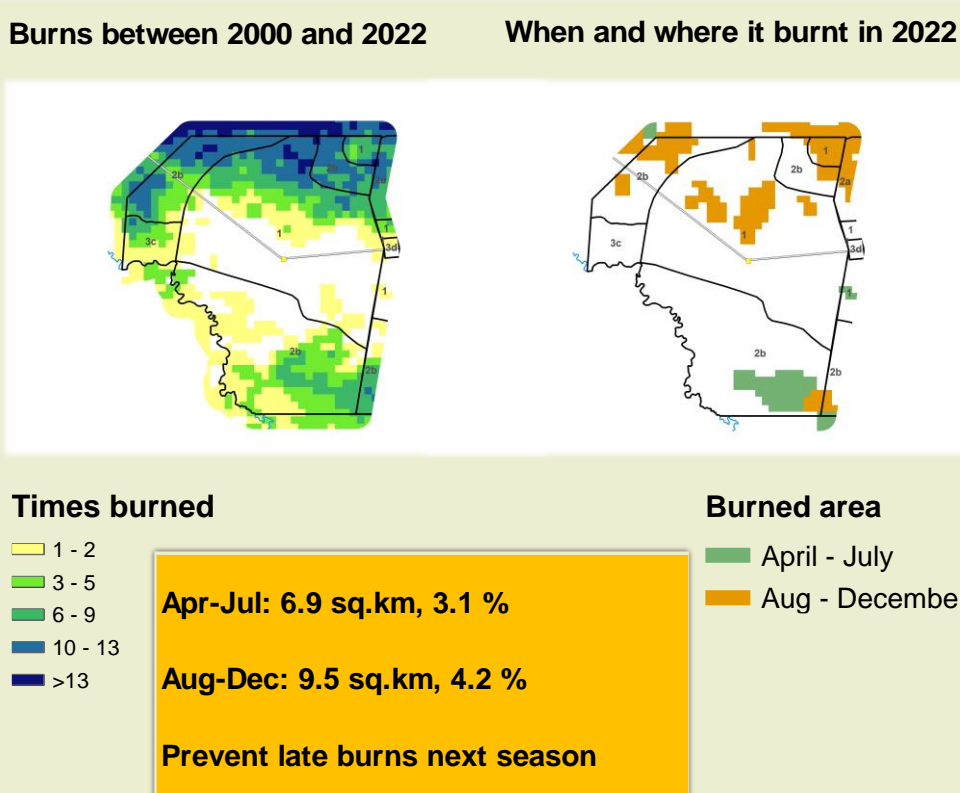

Fire management