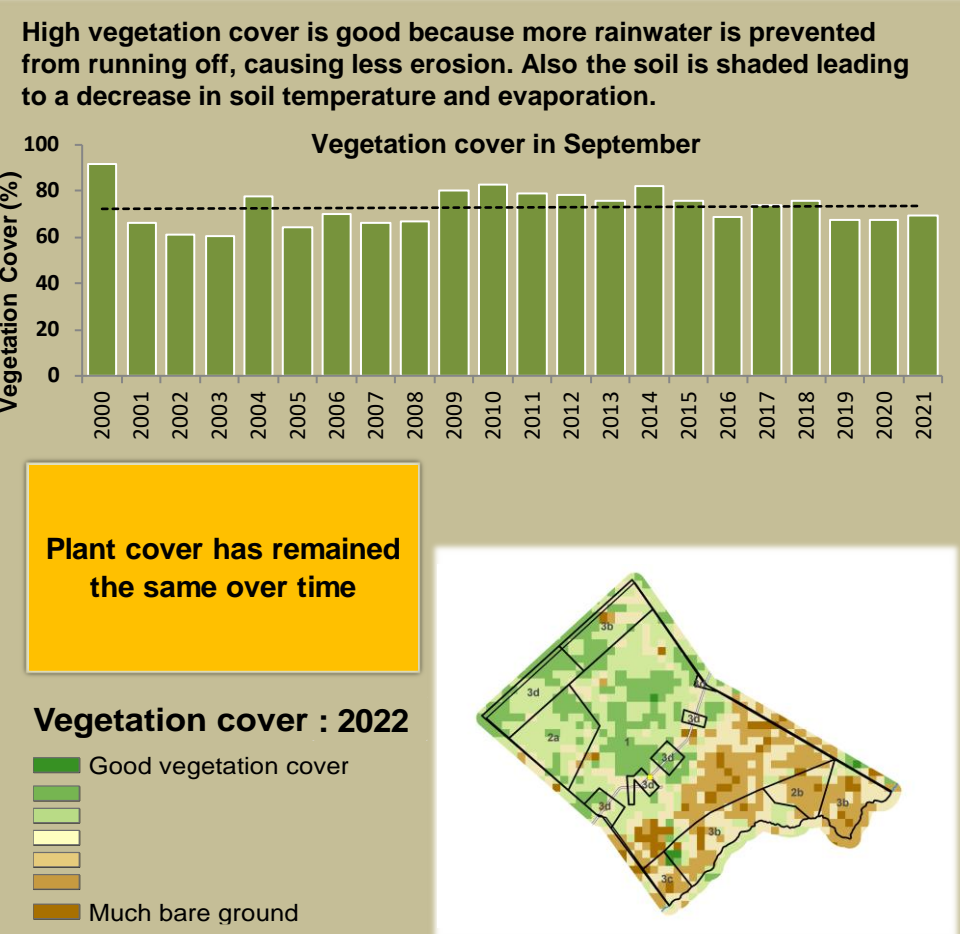

Bamunu Climate and Vegetation Report

Adapting in response to the current environmental conditions ...

Seasonal trends in rainfall and vegetation (2022 / 2023 Season)

Vegetation cover trend (2000 - 2021)

Vegetation productivity (February to April) 2023

Fire management

Forage availability

Climate and vegetation patterns assist in our understanding of the status of wildlife and livestock in the conservancy for the effective management of these resources.