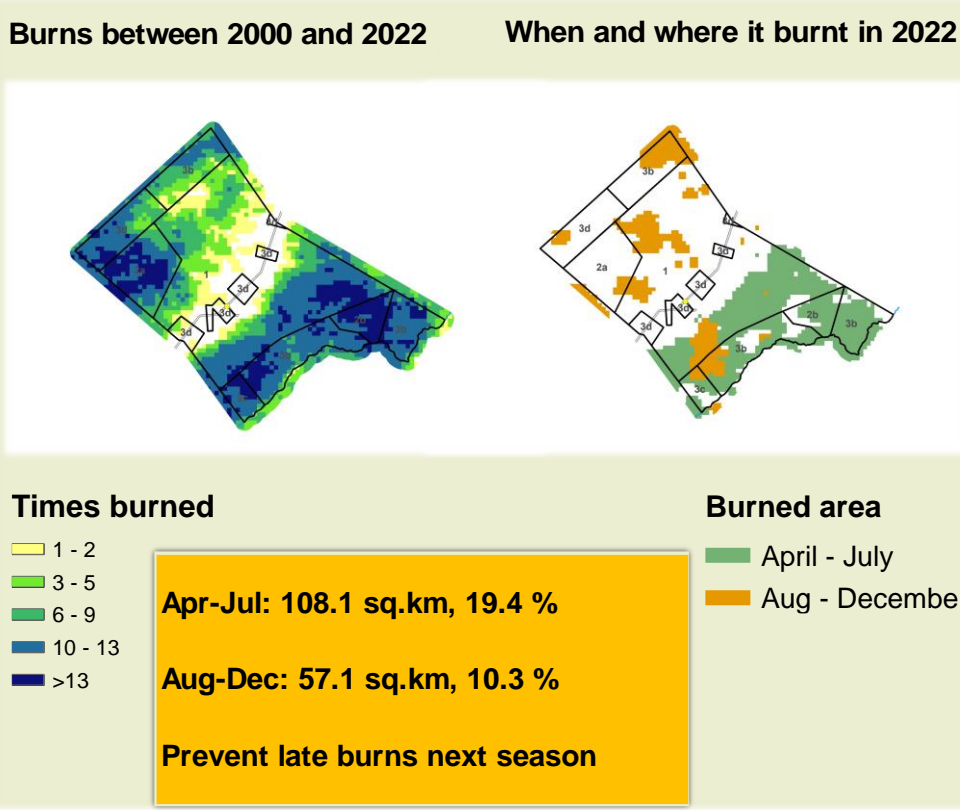

Bamunu Climate and Vegetation Report

Adapting in response to the current environmental conditions ...

Seasonal trends in rainfall and vegetation (2022 / 2023 Season)

Vegetation cover trend (2000 - 2021)

Vegetation productivity (February to April) 2023

Fire management

Forage availability

Climate and vegetation patterns assist in our understanding of the status of wildlife and livestock in the conservancy for the effective management of these resources.