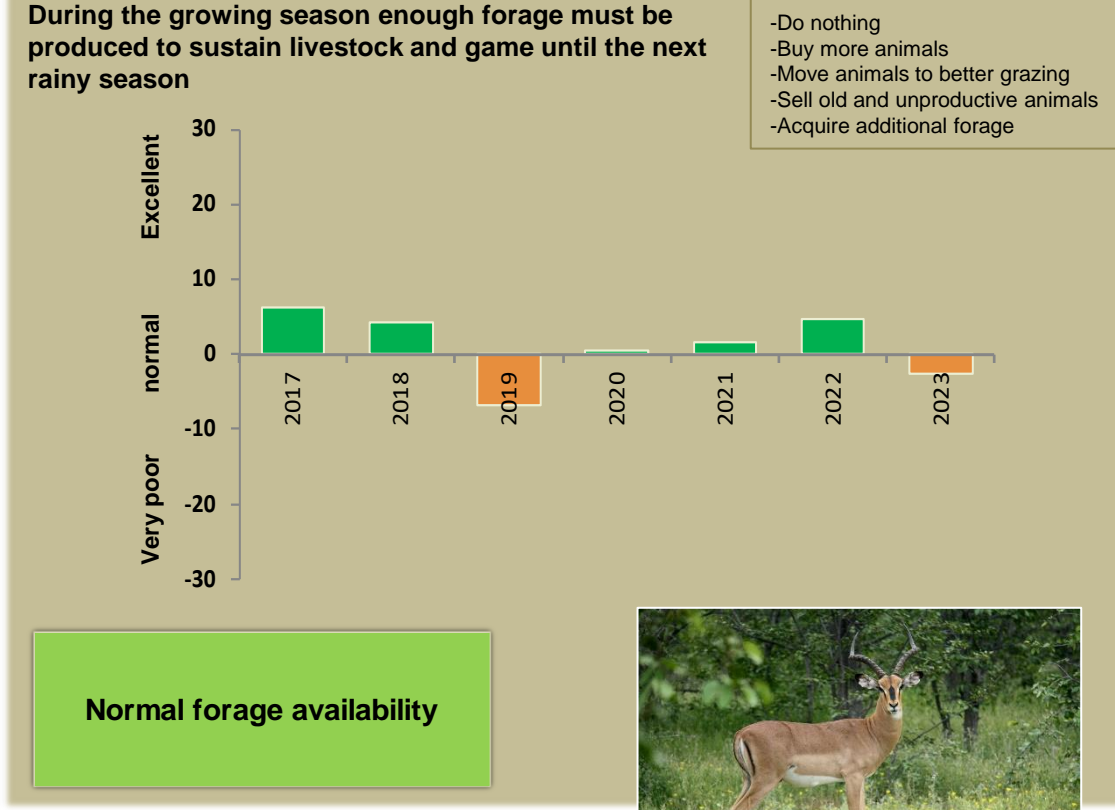

Bamunu Climate and Vegetation Report

Adapting in response to the current environmental conditions ...

Seasonal trends in rainfall and vegetation (2022 / 2023 Season)

Vegetation cover trend (2000 - 2021)

Vegetation productivity (February to April) 2023

Fire management

Forage availability

Climate and vegetation patterns assist in our understanding of the status of wildlife and livestock in the conservancy for the effective management of these resources.