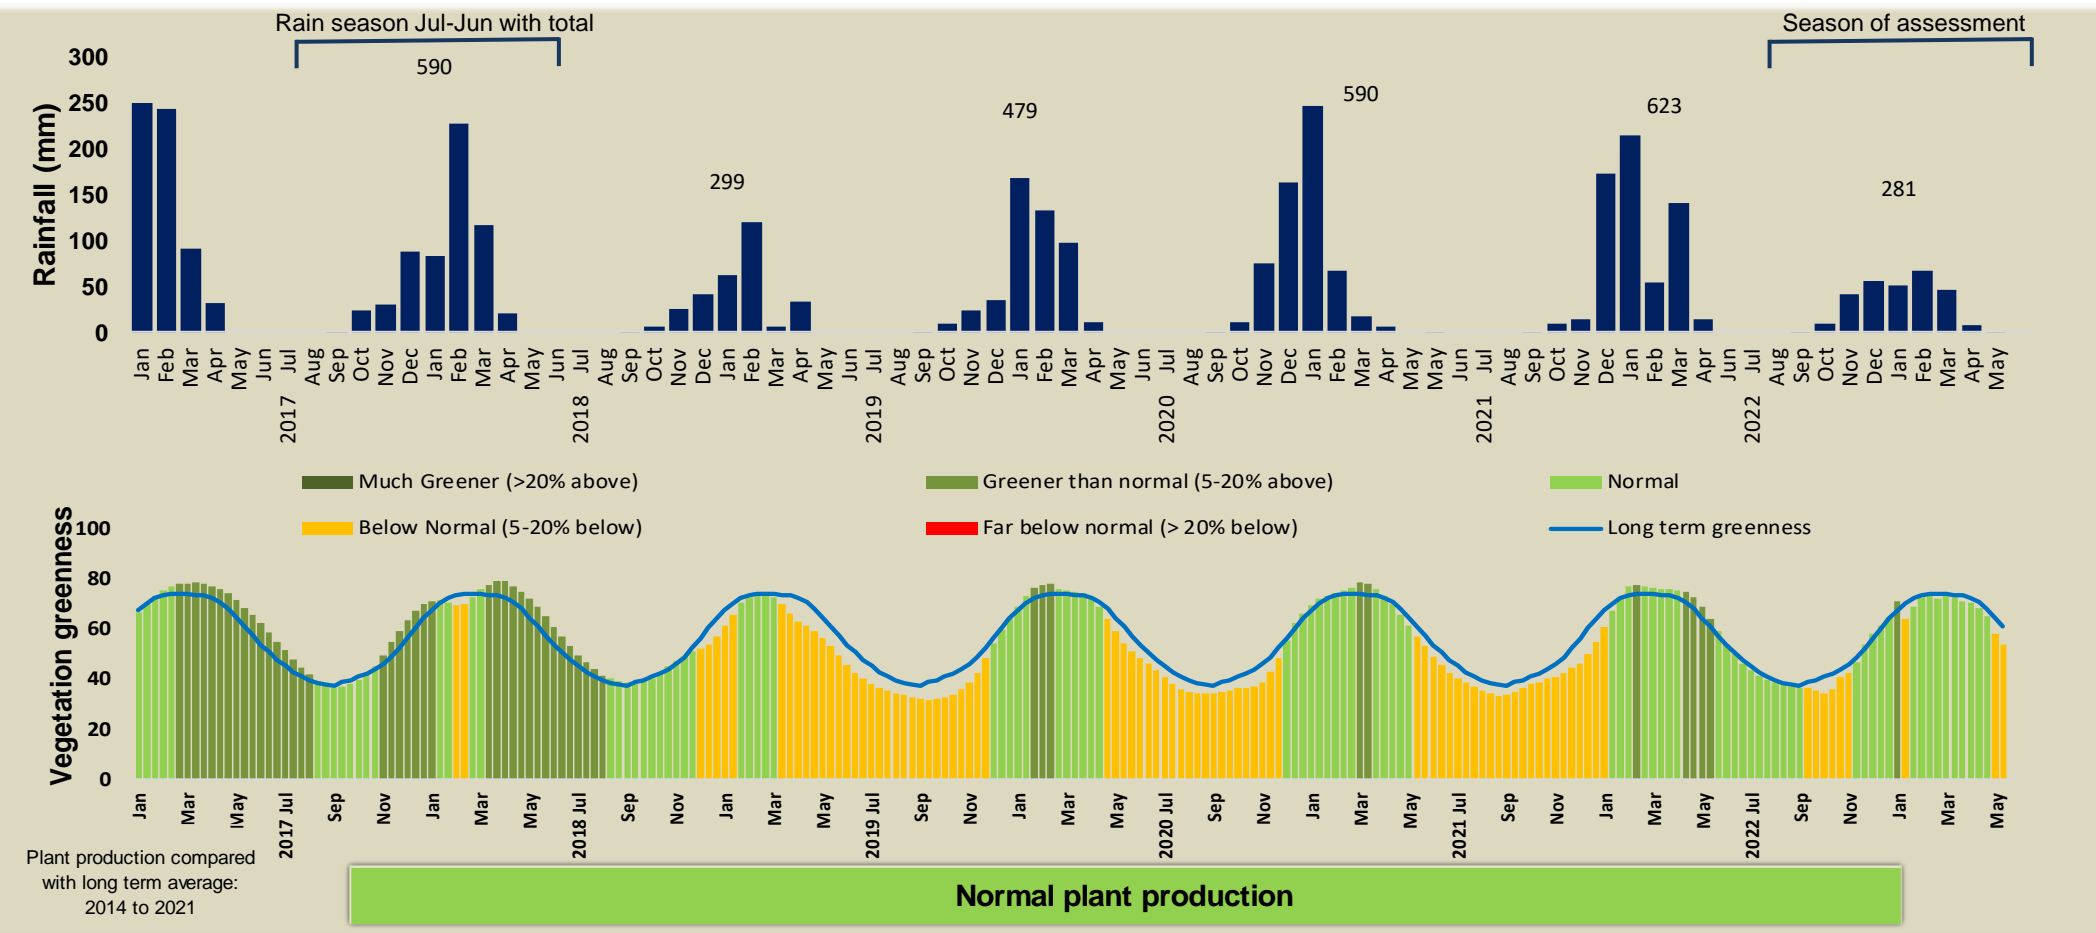

Bamunu Climate and Vegetation Report

Adapting in response to the current environmental conditions ...

Seasonal trends in rainfall and vegetation (2022 / 2023 Season)

Vegetation cover trend (2000 - 2021)

Vegetation productivity (February to April) 2023

Fire management

Forage availability

Climate and vegetation patterns assist in our understanding of the status of wildlife and livestock in the conservancy for the effective management of these resources.