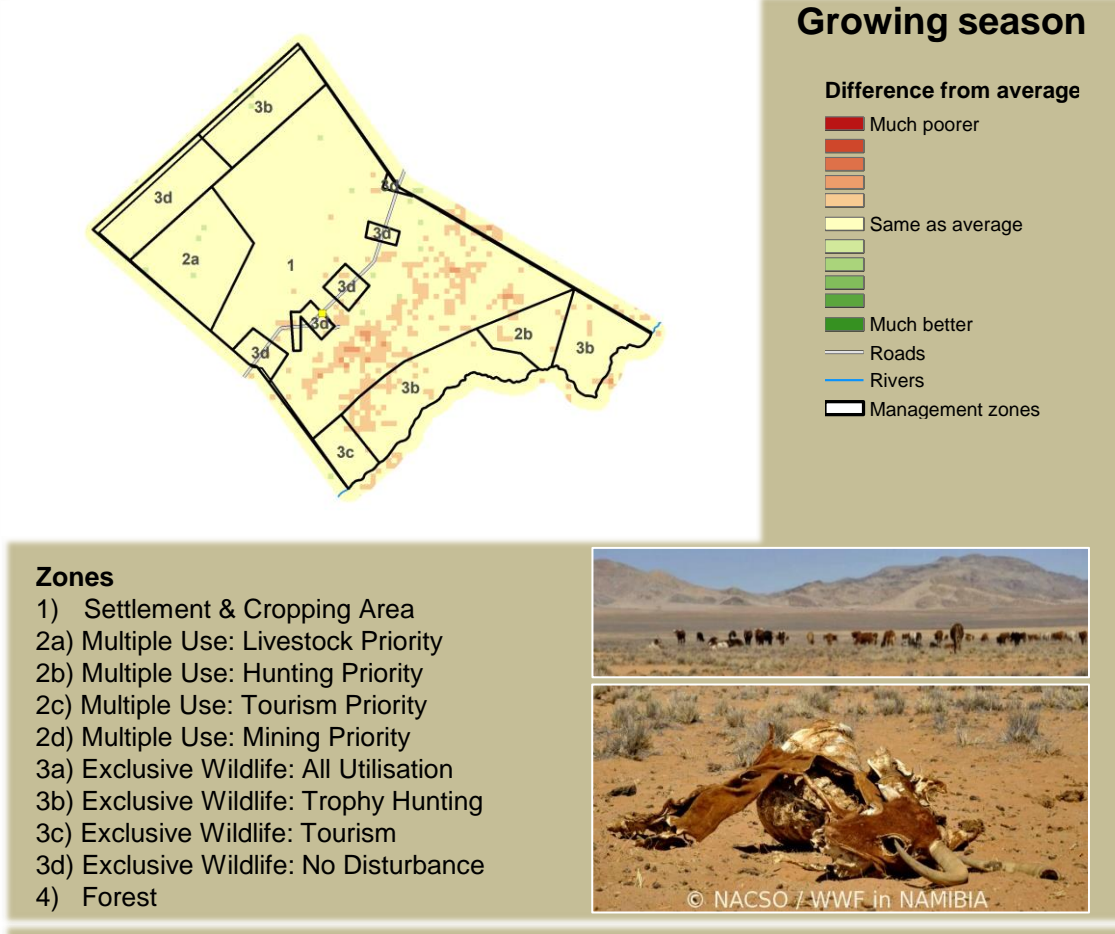

Bamunu Climate and Vegetation Report

Adapting in response to the current environmental conditions ...

Seasonal trends in rainfall and vegetation (2022 / 2023 Season)

Vegetation cover trend (2000 - 2021)

Vegetation productivity (February to April) 2023

Fire management

Forage availability

Climate and vegetation patterns assist in our understanding of the status of wildlife and livestock in the conservancy for the effective management of these resources.