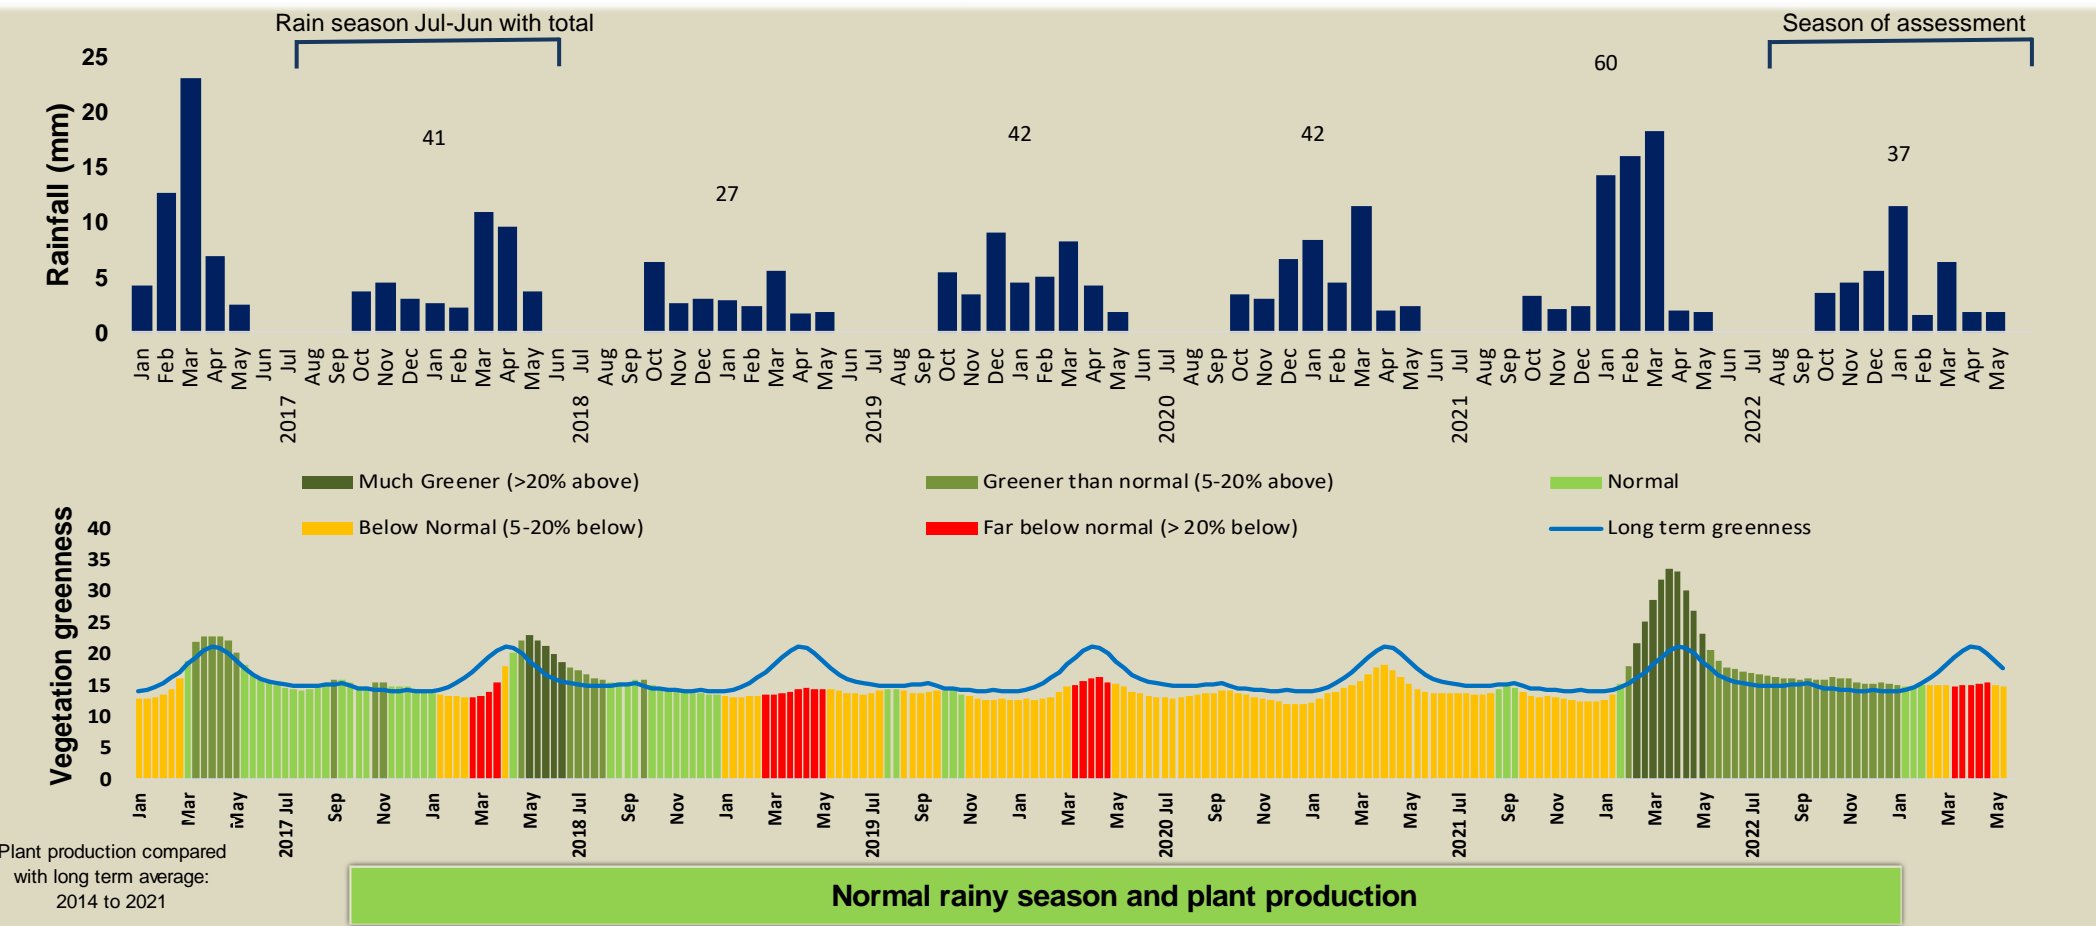

## Adapting in response to the current environmental conditions ...

### Seasonal trends in rainfall and vegetation (2022 / 2023 Season)

### Vegetation cover trend (2000 - 2021)

### Vegetation productivity (February to April) 2023