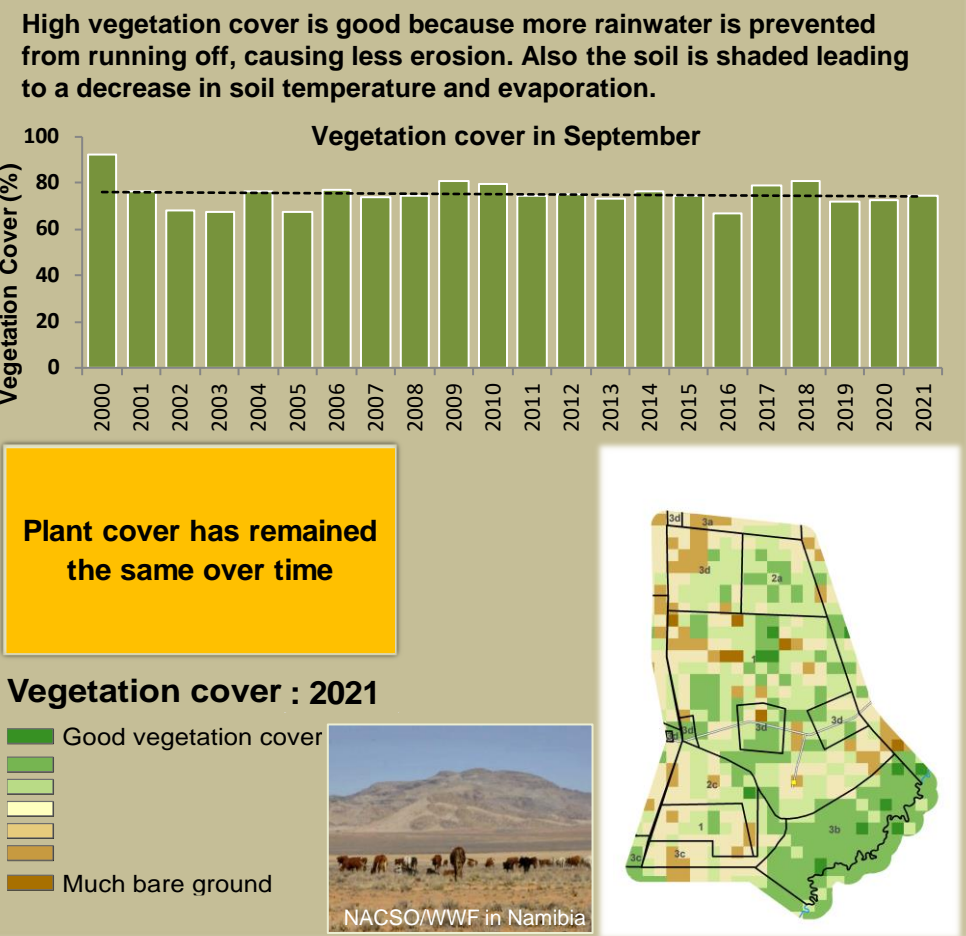

Adapting in response to the current environmental conditions ...

Seasonal trends in rainfall and vegetation (2022 / 2023 Season)

Vegetation cover trend (2000 - 2021)

Vegetation productivity (February to April) 2023

Fire management

Forage availability

Climate and vegetation patterns assist in our understanding of the status of wildlife and livestock in the conservancy for the effective management of these resources.