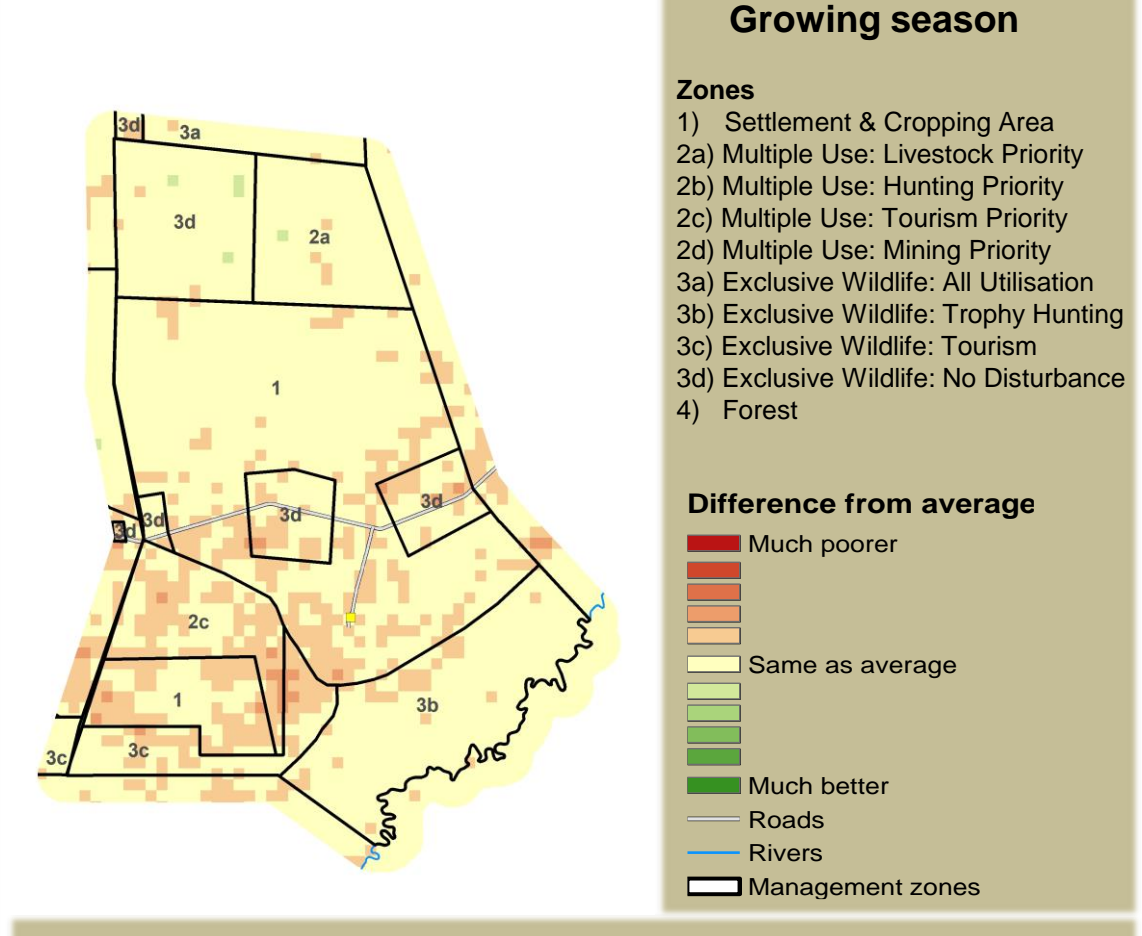

Adapting in response to the current environmental conditions ...

Seasonal trends in rainfall and vegetation (2022 / 2023 Season)

Vegetation cover trend (2000 - 2021)

Vegetation productivity (February to April) 2023

Fire management

Forage availability

Climate and vegetation patterns assist in our understanding of the status of wildlife and livestock in the conservancy for the effective management of these resources.