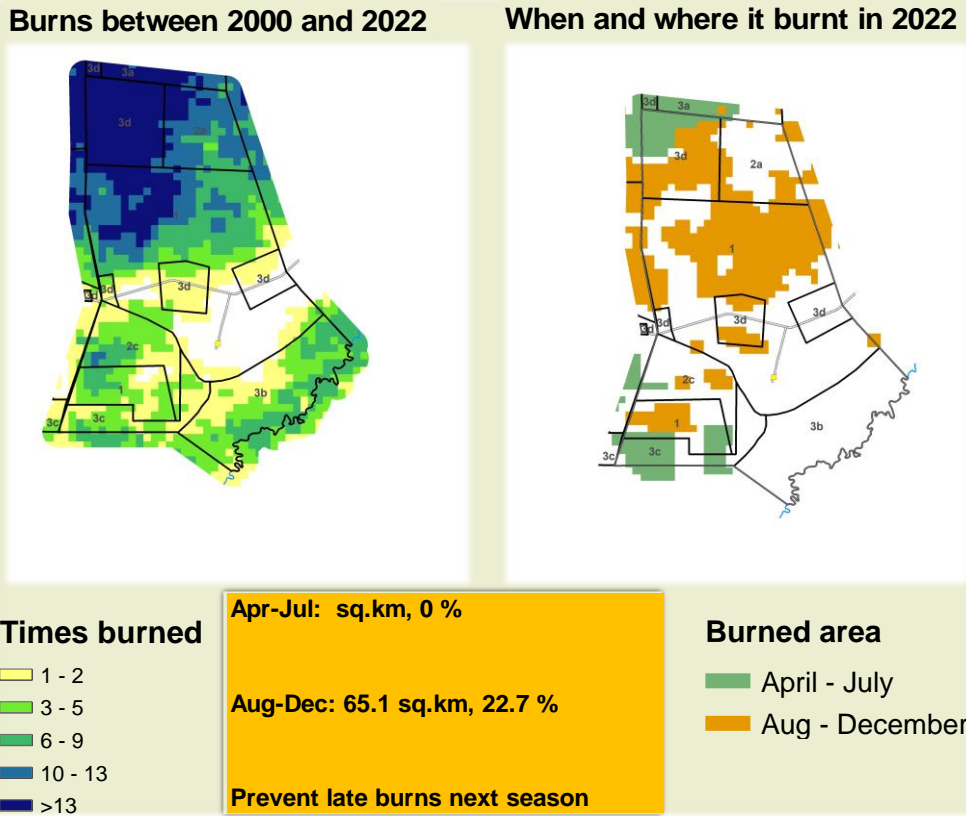

Adapting in response to the current environmental conditions ...

Seasonal trends in rainfall and vegetation (2022 / 2023 Season)

Vegetation cover trend (2000 - 2021)

Vegetation productivity (February to April) 2023

Fire management

Forage availability

Climate and vegetation patterns assist in our understanding of the status of wildlife and livestock in the conservancy for the effective management of these resources.