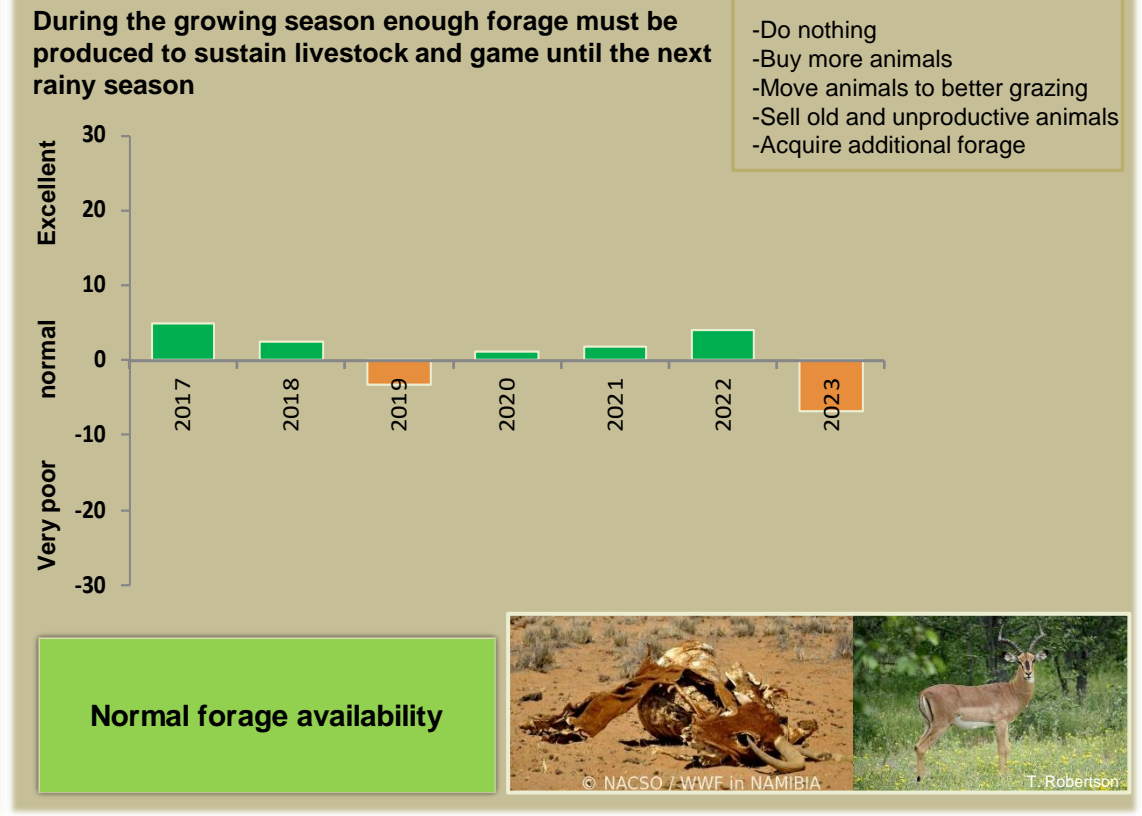

Adapting in response to the current environmental conditions ...

Seasonal trends in rainfall and vegetation (2022 / 2023 Season)

Vegetation cover trend (2000 - 2021)

Vegetation productivity (February to April) 2023

Fire management

Forage availability

Climate and vegetation patterns assist in our understanding of the status of wildlife and livestock in the conservancy for the effective management of these resources.