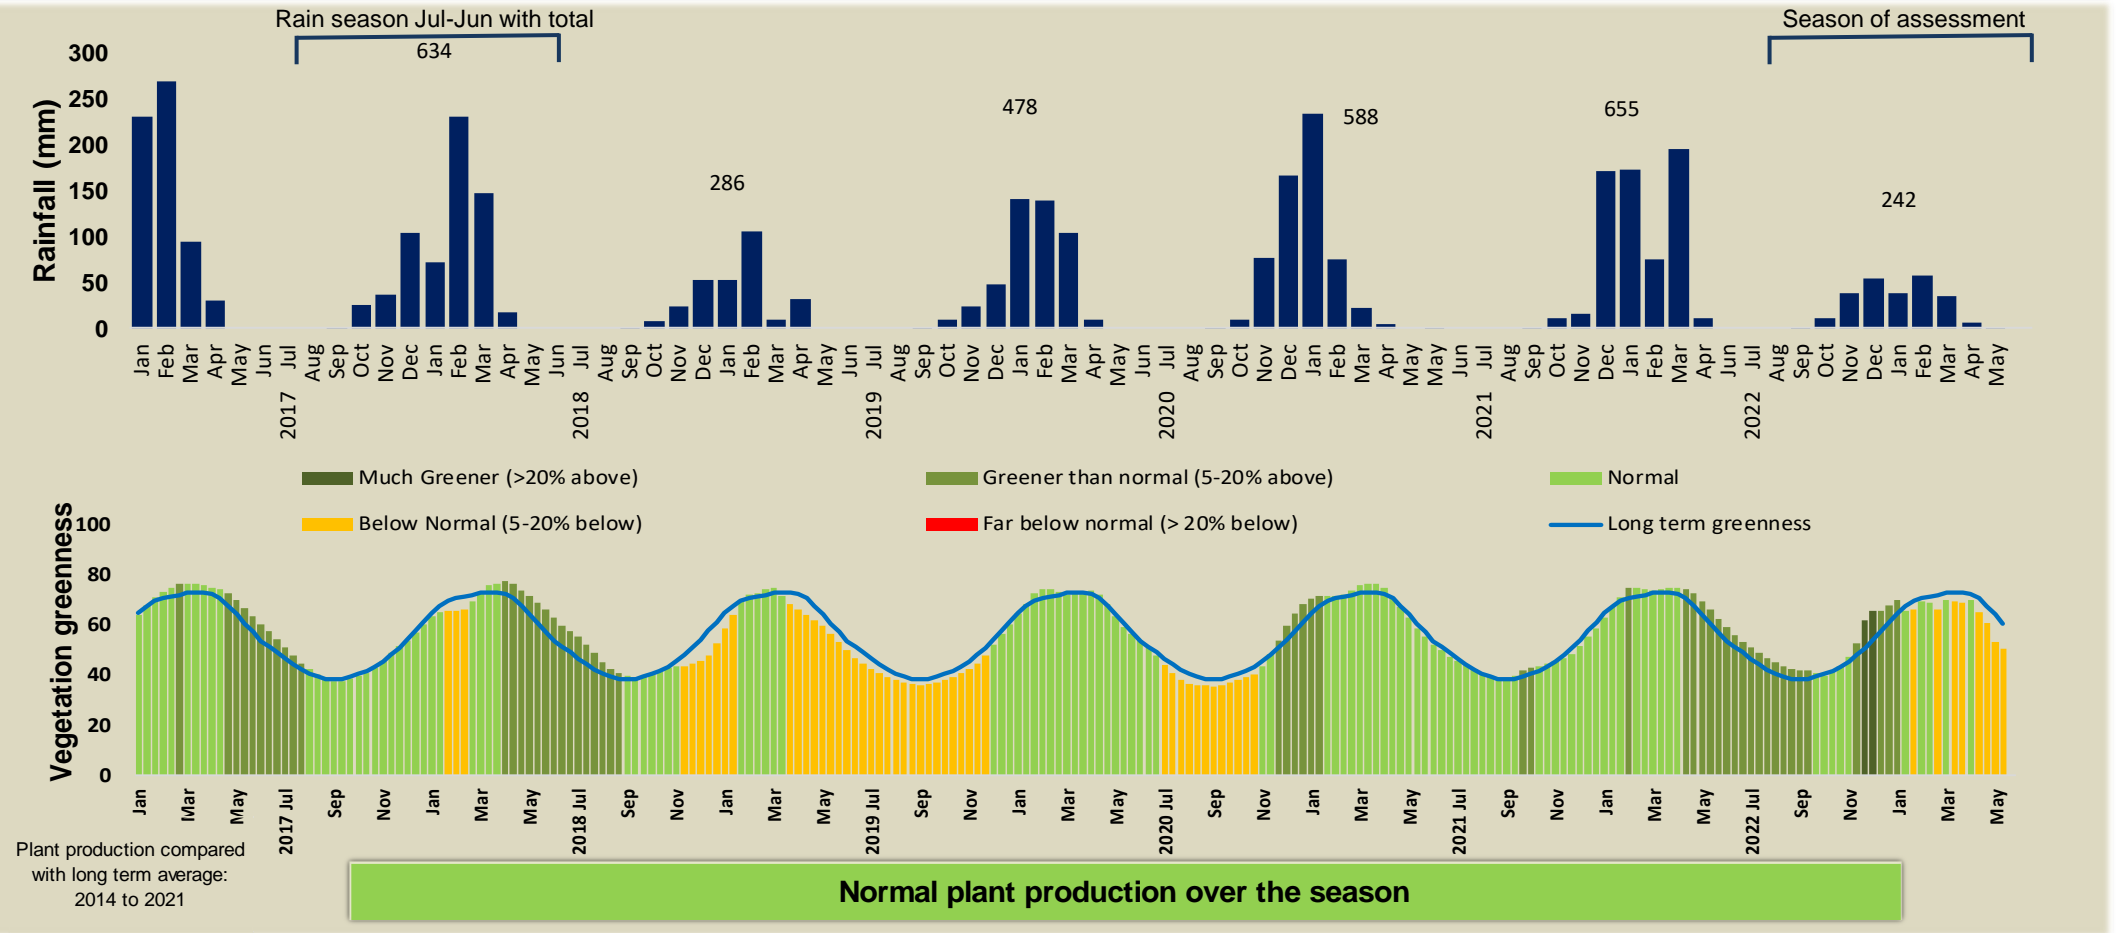

Adapting in response to the current environmental conditions ...

Seasonal trends in rainfall and vegetation (2022 / 2023 Season)

Vegetation cover trend (2000 - 2021)

Vegetation productivity (February to April) 2023

Fire management

Forage availability

Climate and vegetation patterns assist in our understanding of the status of wildlife and livestock in the conservancy for the effective management of these resources.