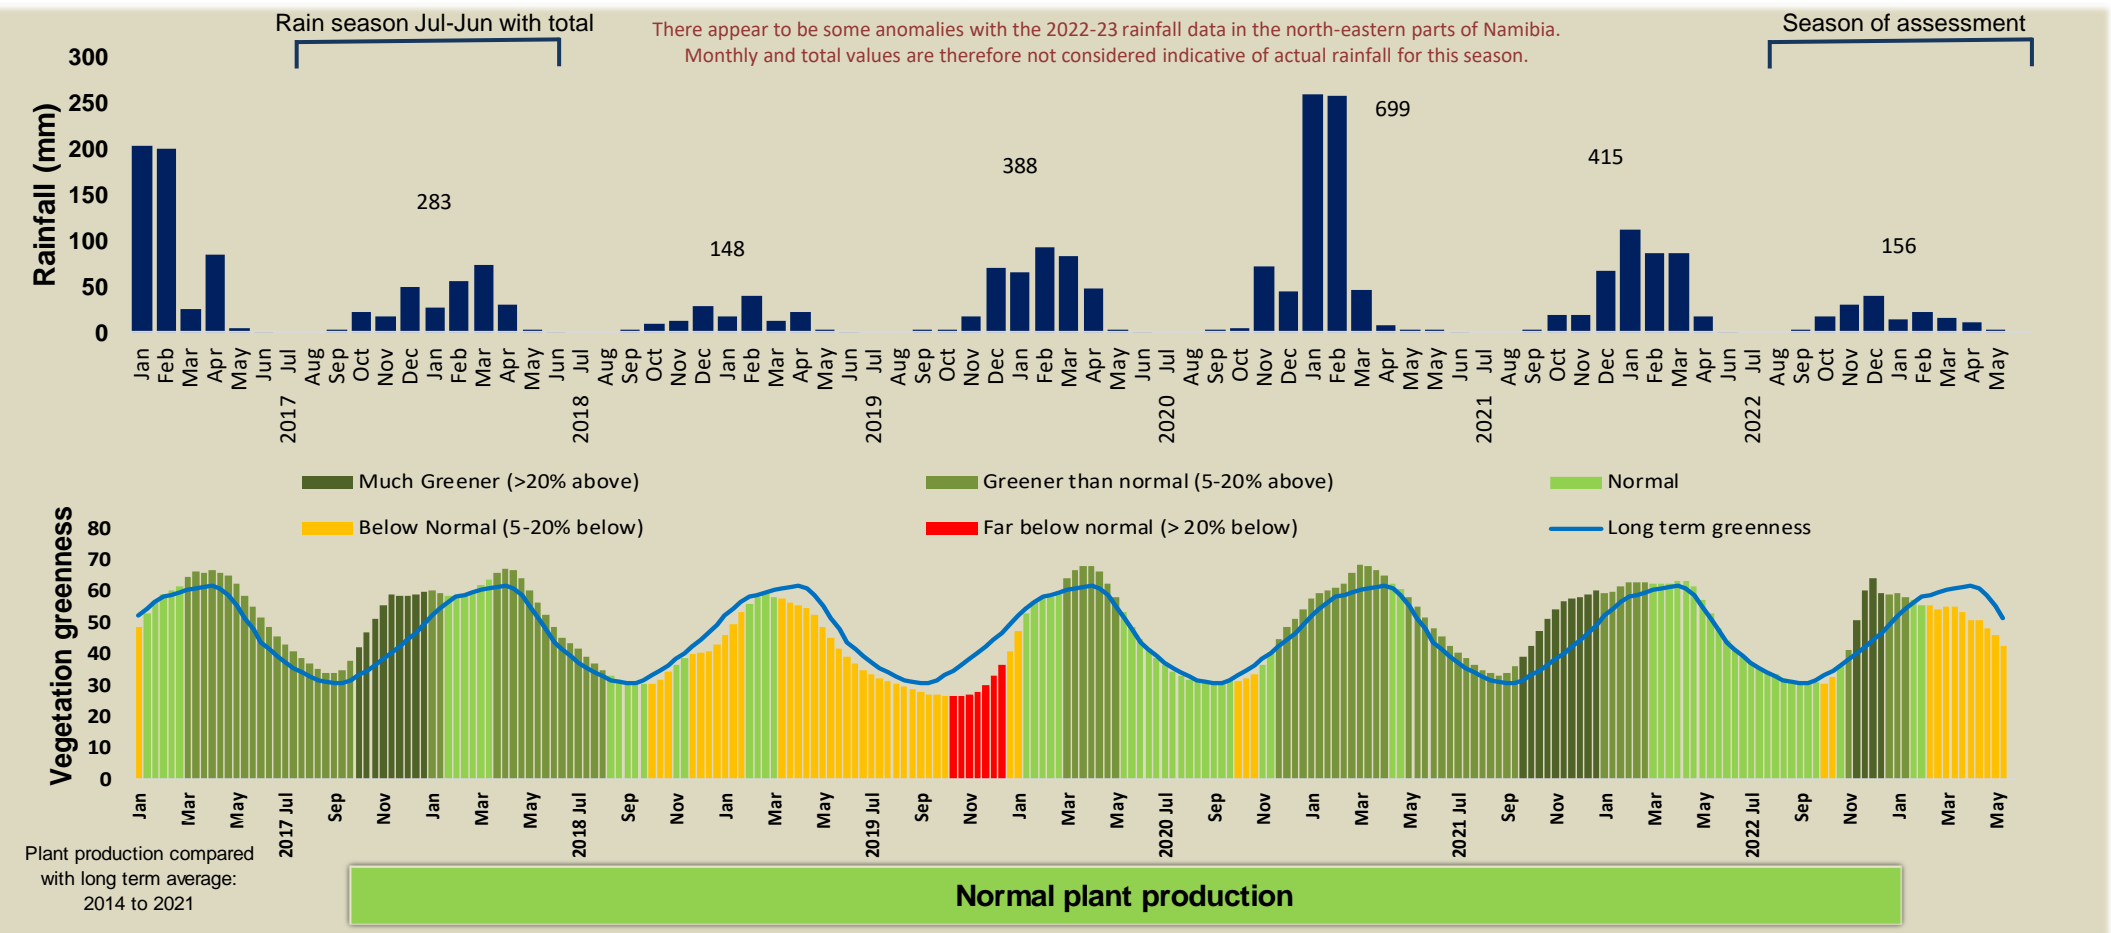

Adapting in response to the current environmental conditions ...

Seasonal trends in rainfall and vegetation (2022 / 2023 Season)

Vegetation cover trend (2000 - 2021)

Vegetation productivity (February to April) 2023

Fire management

Forage availability

Climate and vegetation patterns assist in our understanding of the status of wildlife and livestock in the conservancy for the effective management of these resources.