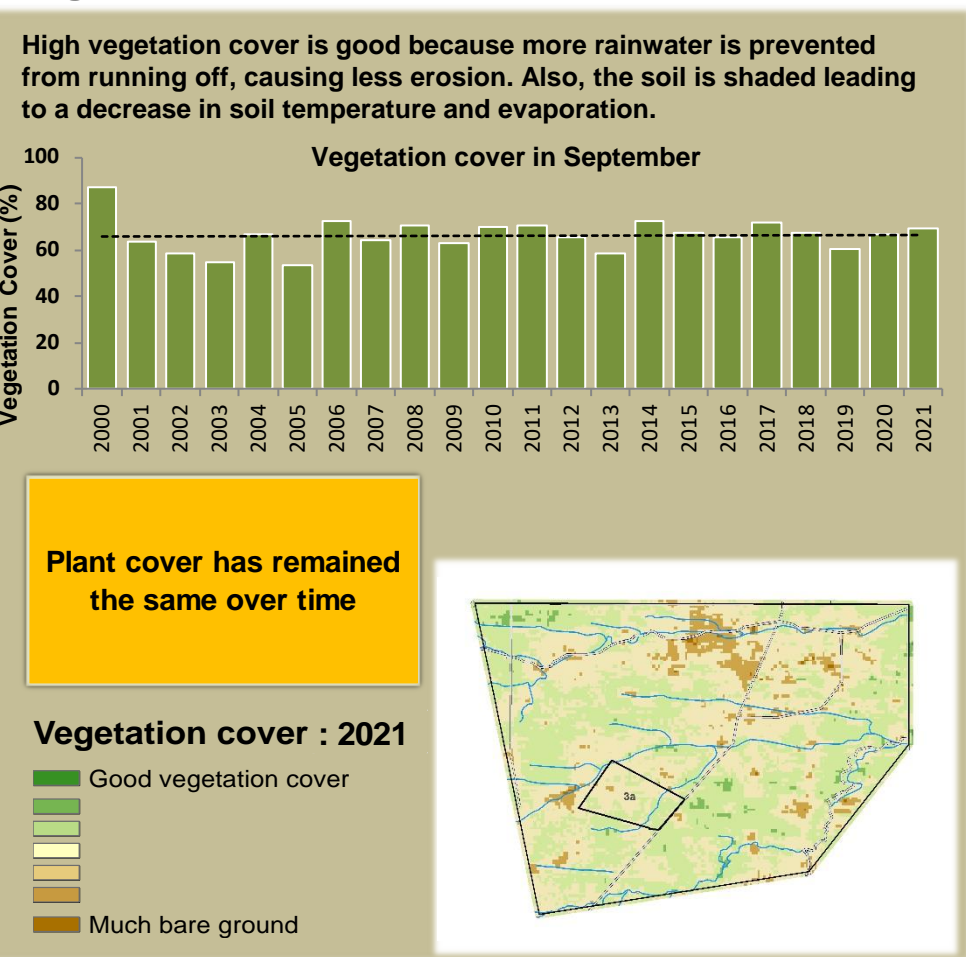

Adapting in response to the current environmental conditions ...

Seasonal trends in rainfall and vegetation (2022 / 2023 Season)

Vegetation cover trend (2000 - 2021)

Vegetation productivity (February to April) 2023

Fire management

Forage availability

Climate and vegetation patterns assist in our understanding of the status of wildlife and livestock in the conservancy for the effective management of these resources.