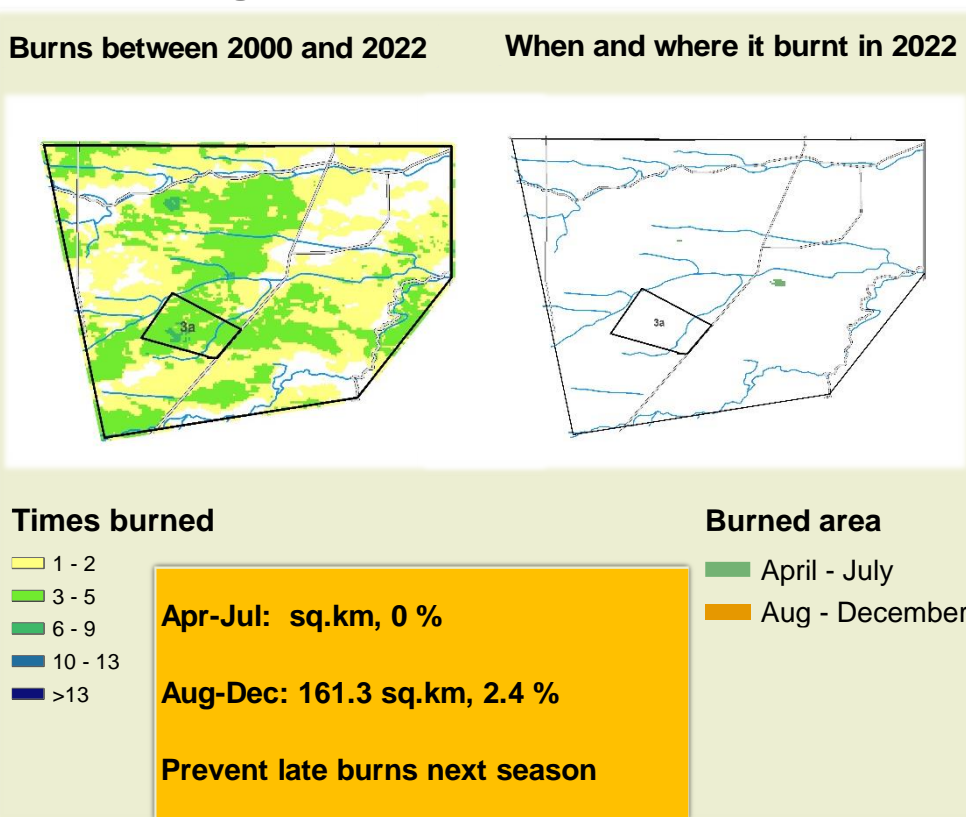

Adapting in response to the current environmental conditions ...

Seasonal trends in rainfall and vegetation (2022 / 2023 Season)

Vegetation cover trend (2000 - 2021)

Vegetation productivity (February to April) 2023

Fire management

Forage availability

Climate and vegetation patterns assist in our understanding of the status of wildlife and livestock in the conservancy for the effective management of these resources.