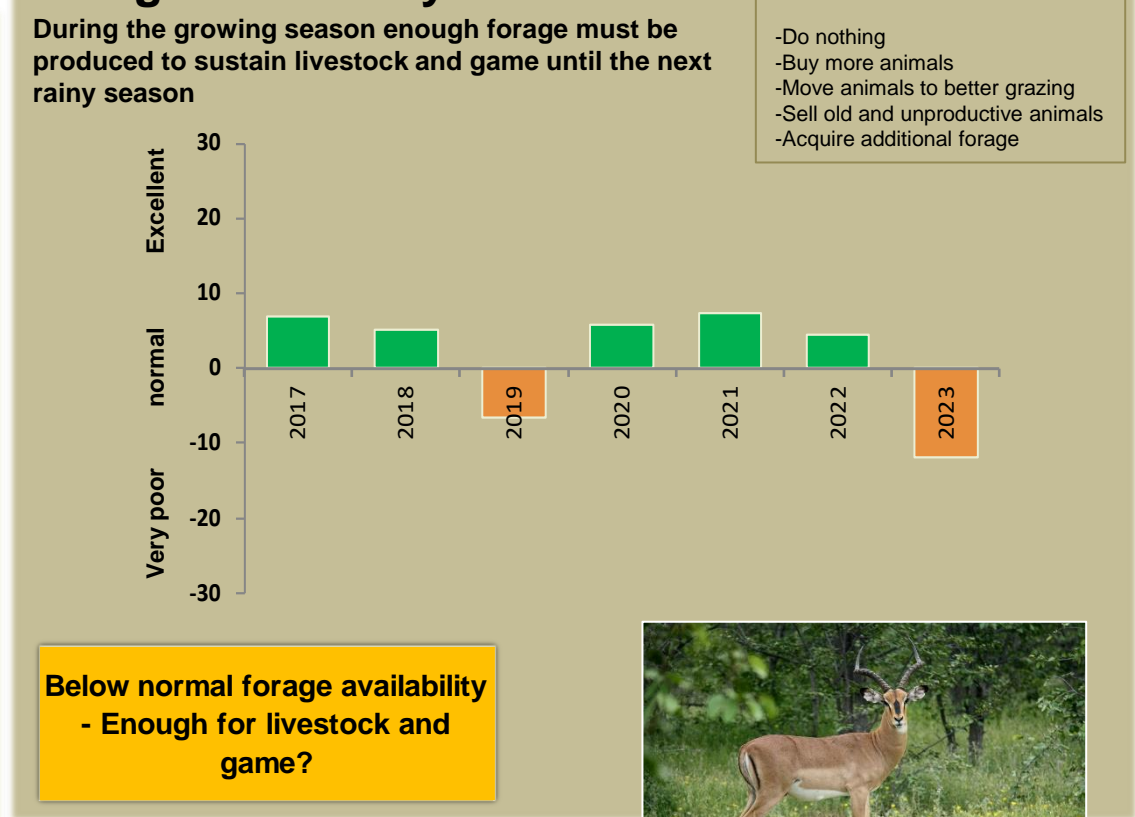

Adapting in response to the current environmental conditions ...

Seasonal trends in rainfall and vegetation (2022 / 2023 Season)

Vegetation cover trend (2000 - 2021)

Vegetation productivity (February to April) 2023

Fire management

Forage availability

Climate and vegetation patterns assist in our understanding of the status of wildlife and livestock in the conservancy for the effective management of these resources.