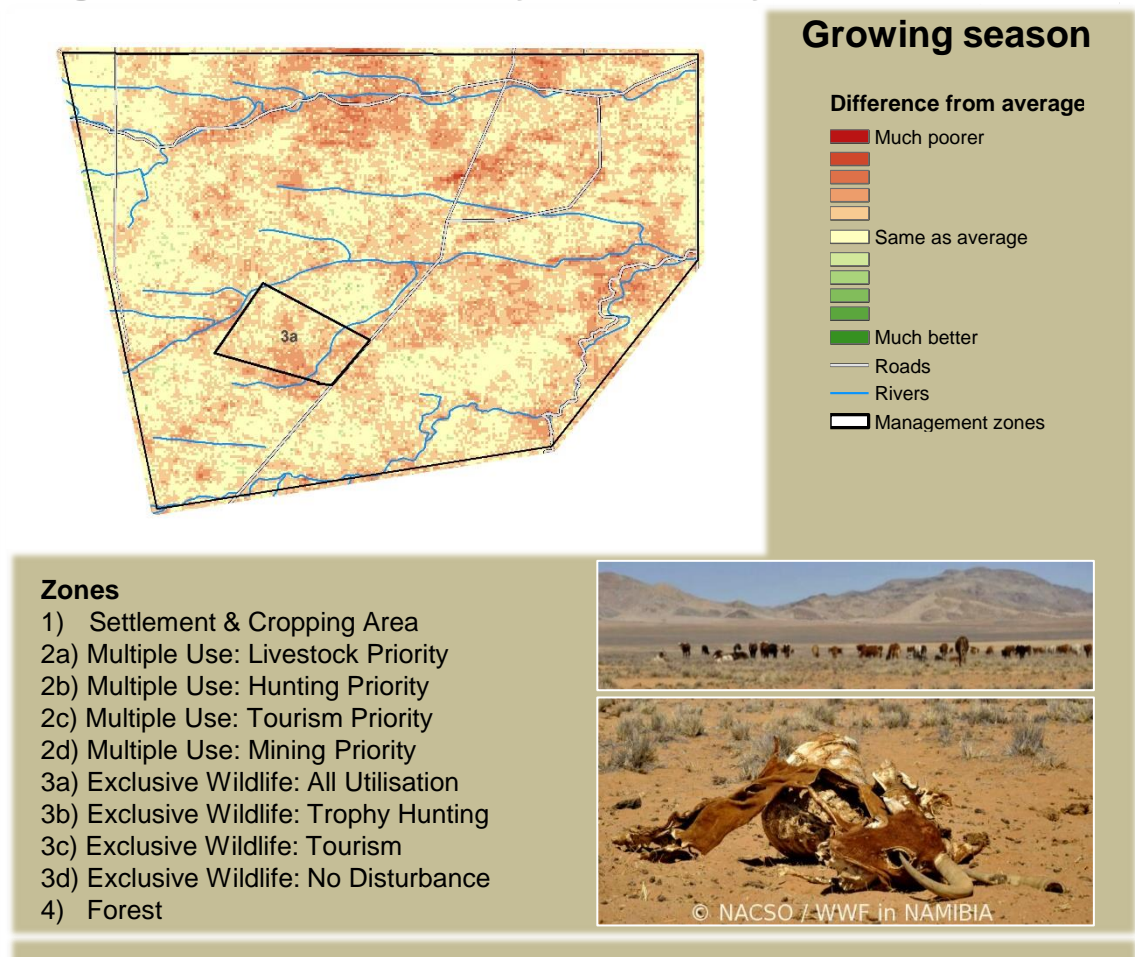

Adapting in response to the current environmental conditions ...

Seasonal trends in rainfall and vegetation (2022 / 2023 Season)

Vegetation cover trend (2000 - 2021)

Vegetation productivity (February to April) 2023

Fire management

Forage availability

Climate and vegetation patterns assist in our understanding of the status of wildlife and livestock in the conservancy for the effective management of these resources.