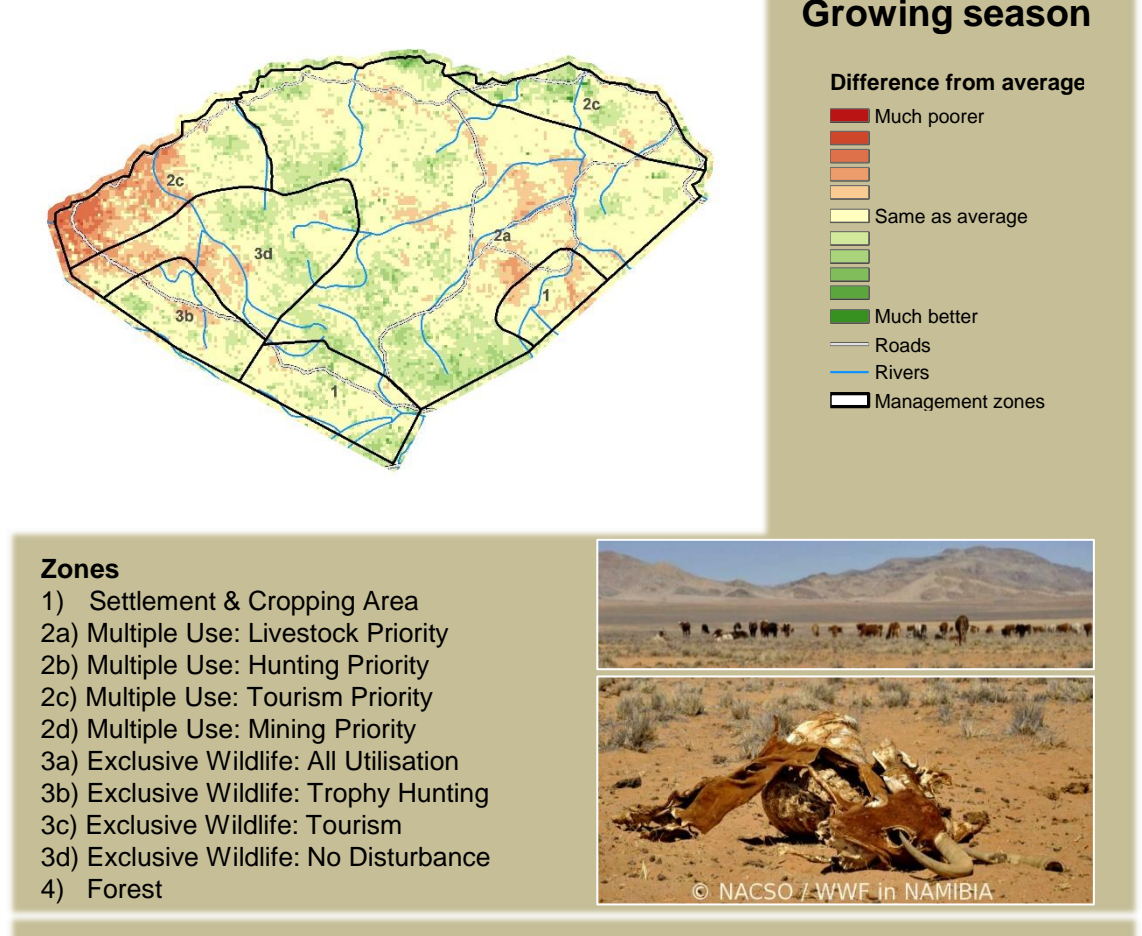

Adapting in response to the current environmental conditions ...

Seasonal trends in rainfall and vegetation (2022 / 2023 Season)

Vegetation cover trend (2000 - 2021)

Vegetation productivity (February to April) 2023

Fire management

Forage availability

Climate and vegetation patterns assist in our understanding of the status of wildlife and livestock in the conservancy for the effective management of these resources.