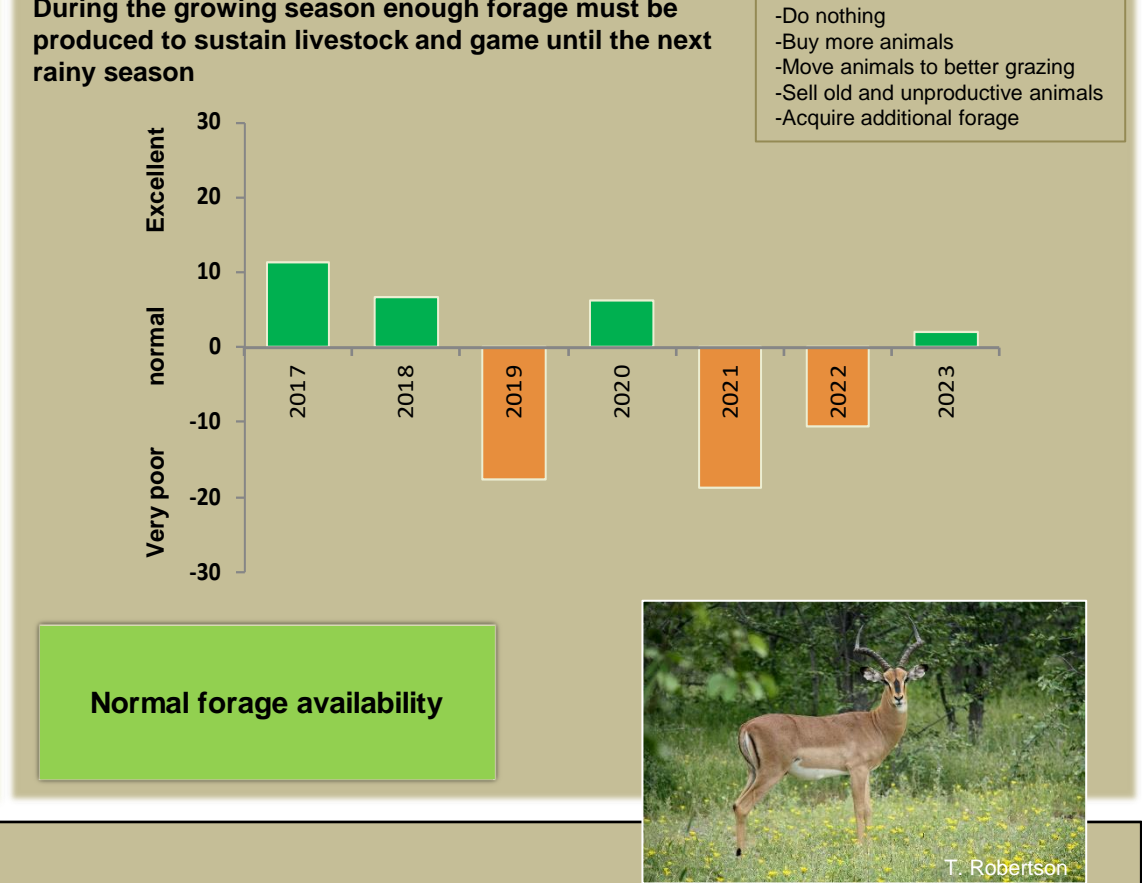

Adapting in response to the current environmental conditions ...

Seasonal trends in rainfall and vegetation (2022 / 2023 Season)

Vegetation cover trend (2000 - 2021)

Vegetation productivity (February to April) 2023

Fire management

Forage availability

Climate and vegetation patterns assist in our understanding of the status of wildlife and livestock in the conservancy for the effective management of these resources.