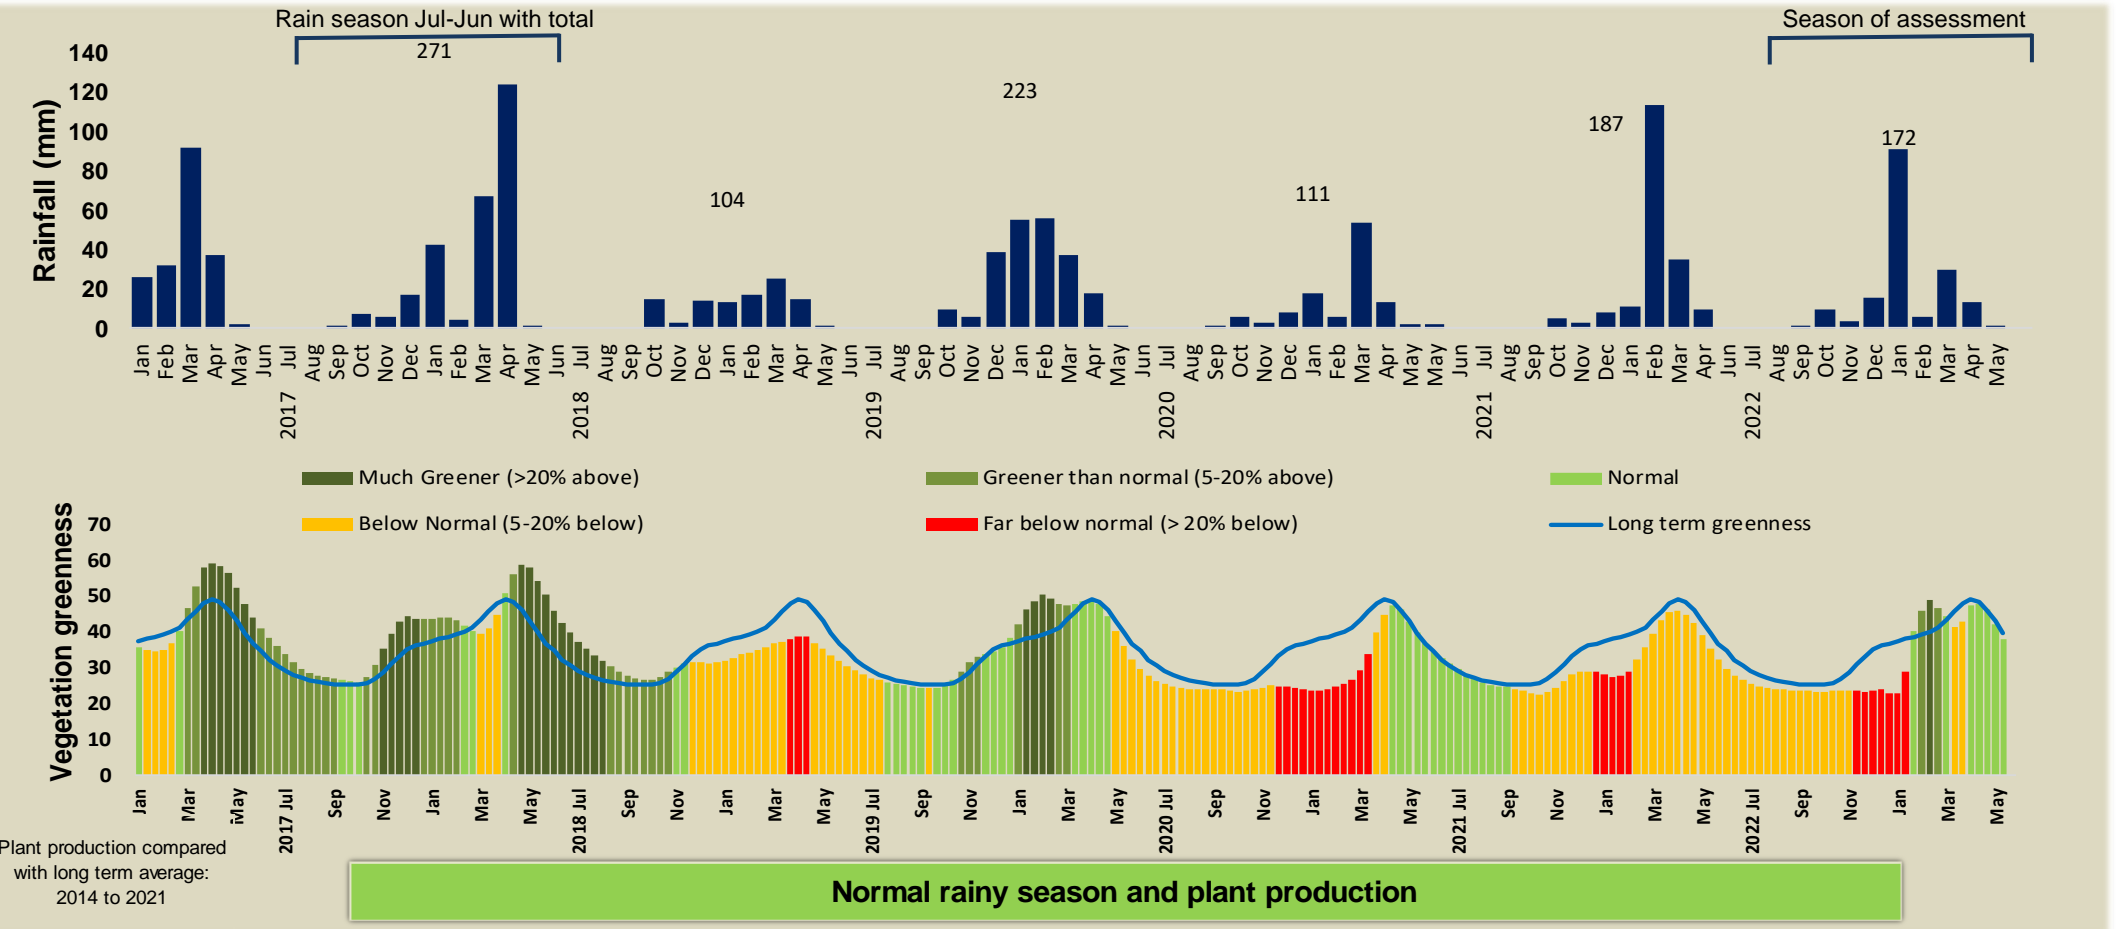

Adapting in response to the current environmental conditions ...

Seasonal trends in rainfall and vegetation (2022 / 2023 Season)

Vegetation cover trend (2000 - 2021)

Vegetation productivity (February to April) 2023

Fire management

Forage availability

Climate and vegetation patterns assist in our understanding of the status of wildlife and livestock in the conservancy for the effective management of these resources.