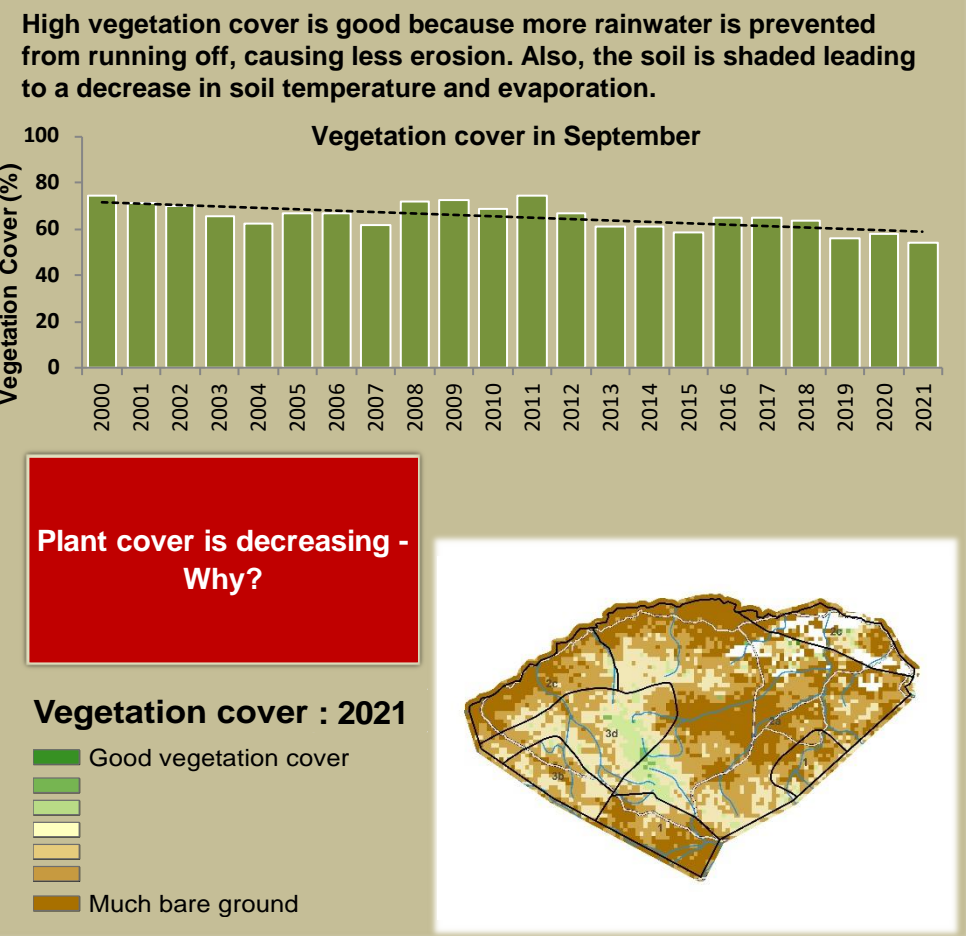

Adapting in response to the current environmental conditions ...

Seasonal trends in rainfall and vegetation (2022 / 2023 Season)

Vegetation cover trend (2000 - 2021)

Vegetation productivity (February to April) 2023

Fire management

Forage availability

Climate and vegetation patterns assist in our understanding of the status of wildlife and livestock in the conservancy for the effective management of these resources.