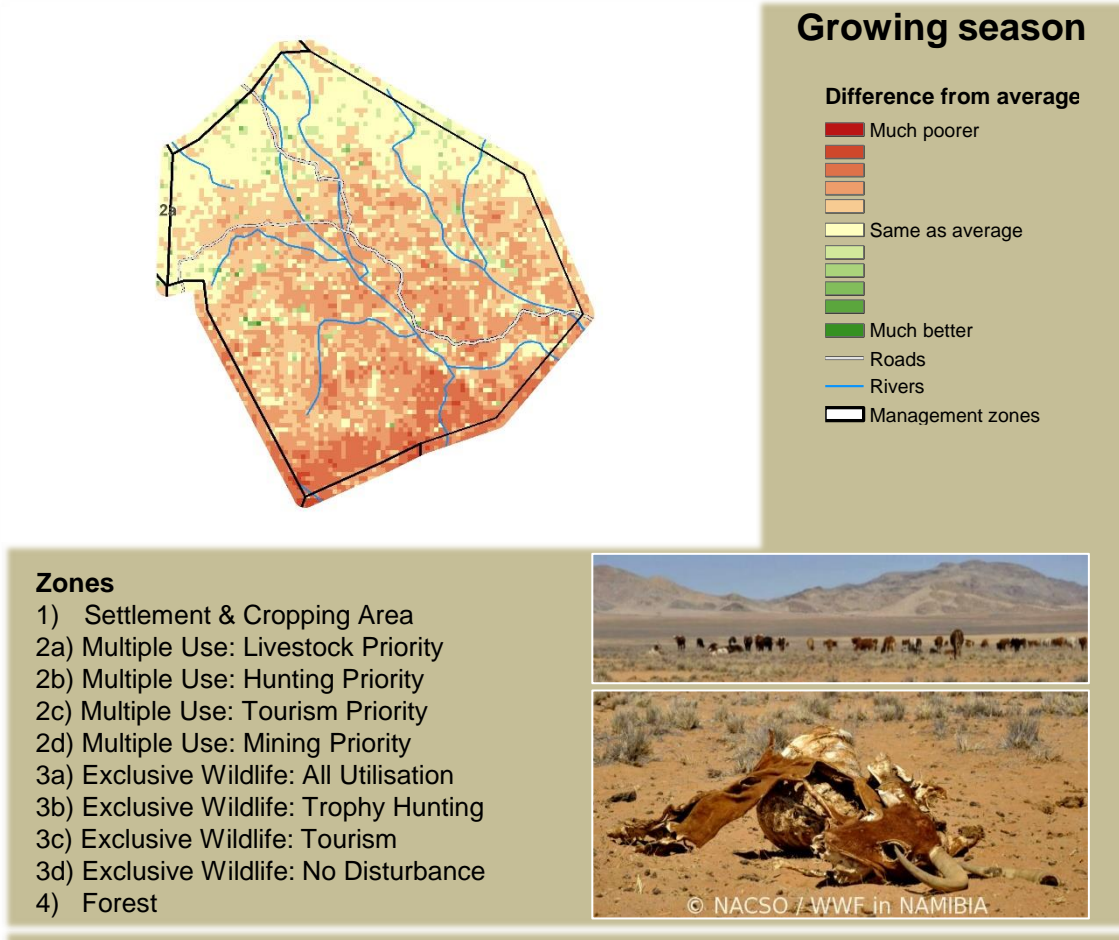

## Seasonal trends in rainfall and vegetation (2022 / 2023 Season)

## Vegetation cover trend (2000 - 2021)

## Vegetation productivity (February to April) 2023

## Forage availability

Climate and vegetation patterns assist in our understanding of the status of wildlife and livestock in the conservancy for the effective management of these resources.