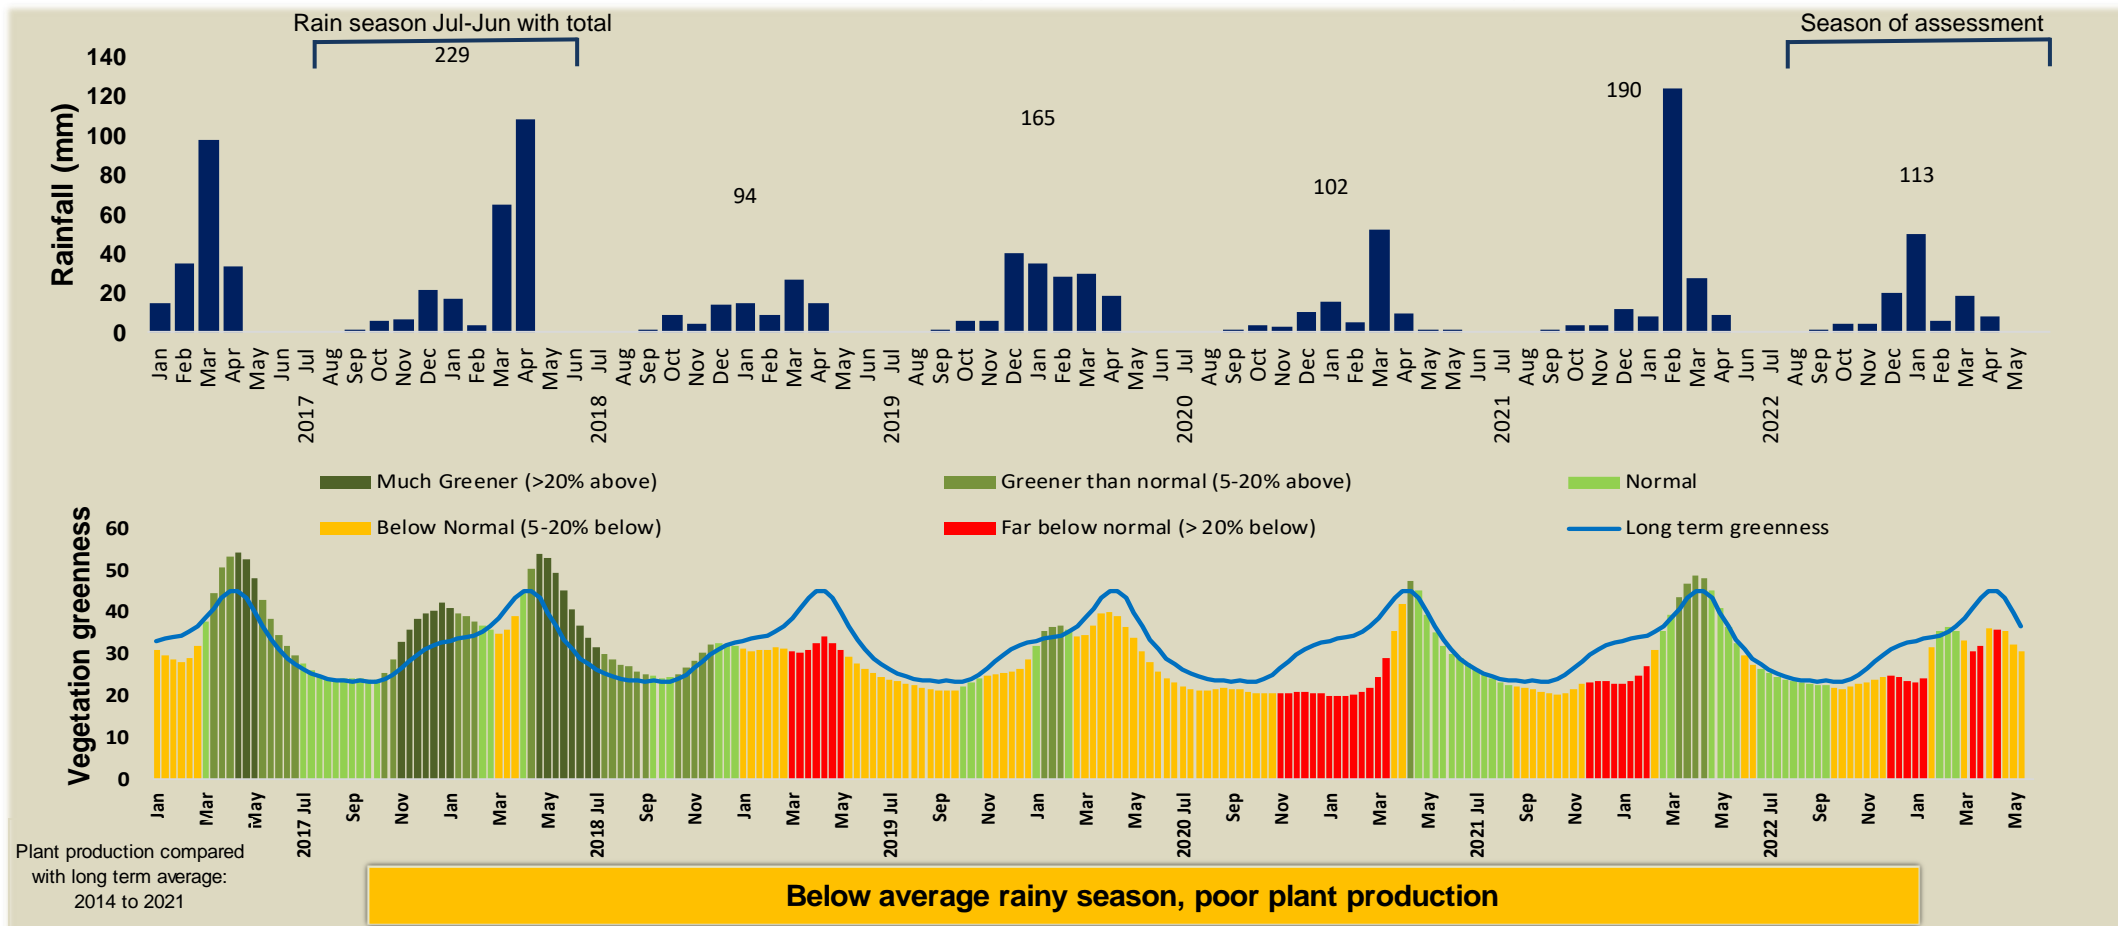

## Seasonal trends in rainfall and vegetation (2022 / 2023 Season)

## Vegetation cover trend (2000 - 2021)

## Vegetation productivity (February to April) 2023