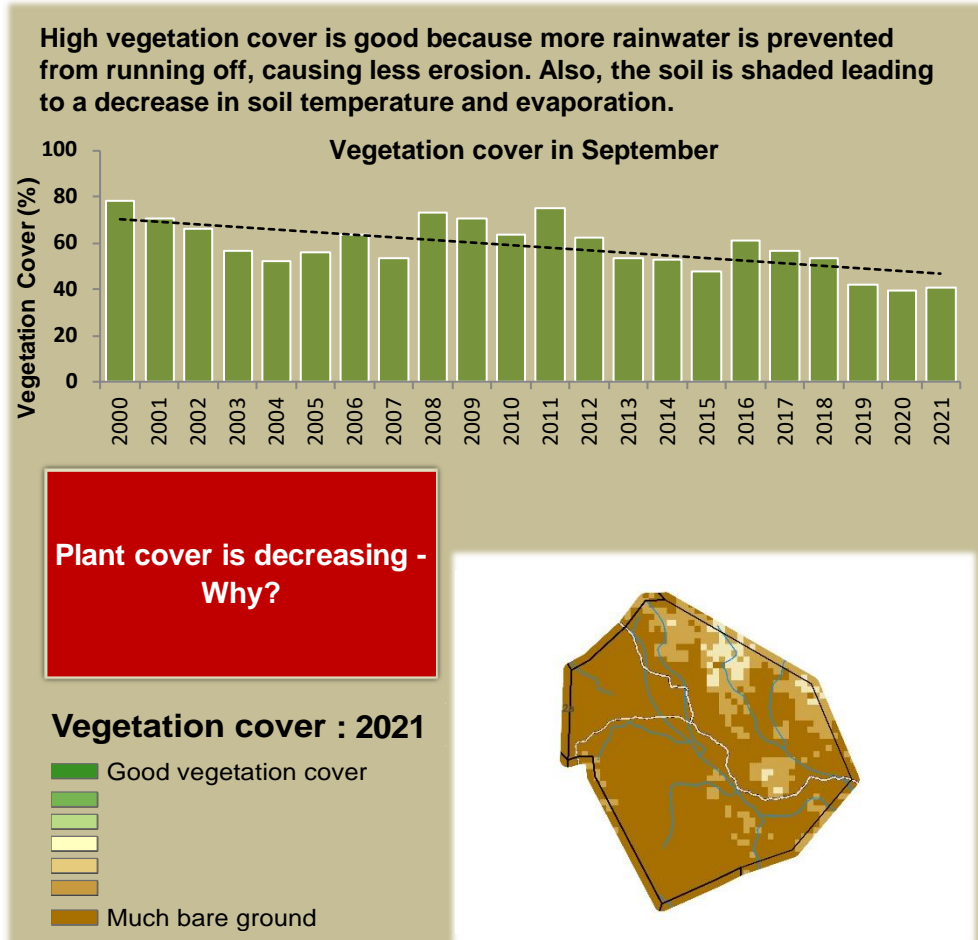

Adapting in response to the current environmental conditions ...

## Seasonal trends in rainfall and vegetation (2022 / 2023 Season)

## Vegetation cover trend (2000 - 2021)

## Vegetation productivity (February to April) 2023