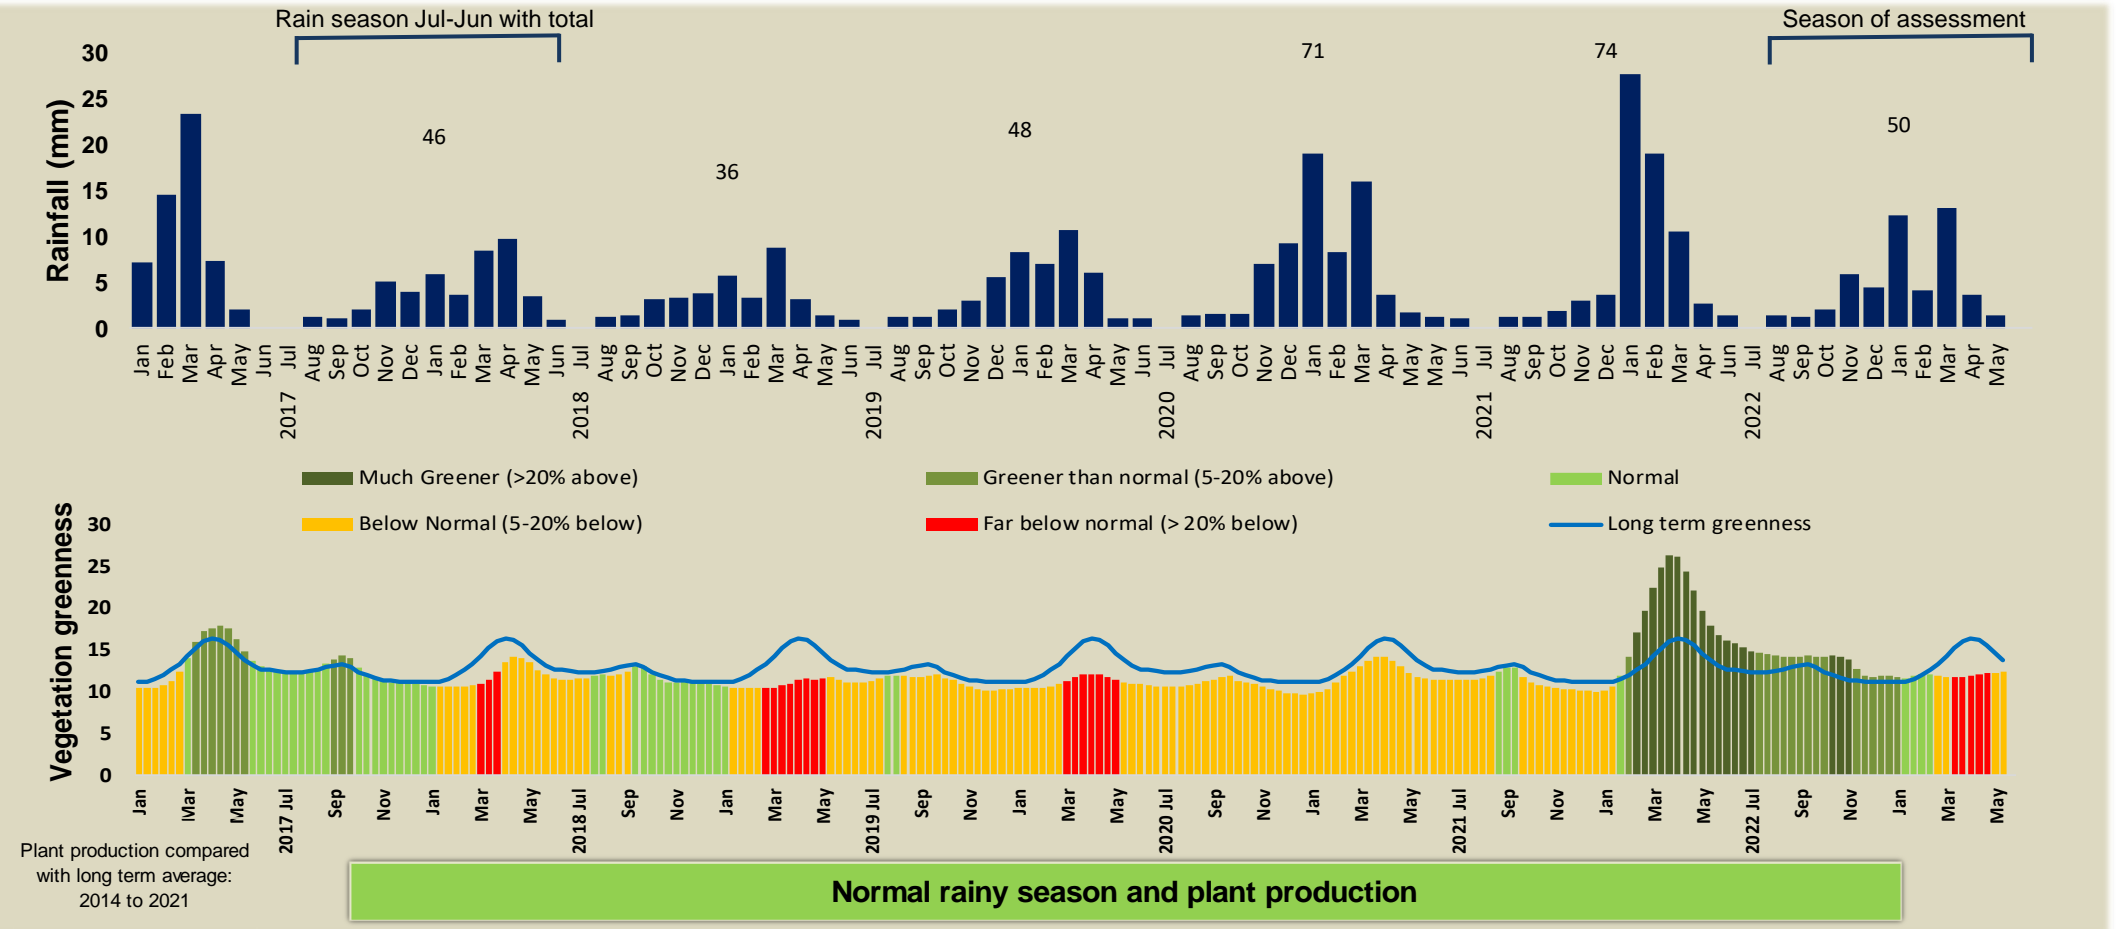

Adapting in response to the current environmental conditions ...

Seasonal trends in rainfall and vegetation (2022 / 2023 Season)

Vegetation cover trend (2000 - 2021)

Vegetation productivity (February to April) 2023

Fire management

Forage availability

Climate and vegetation patterns assist in our understanding of the status of wildlife and livestock in the conservancy for the effective management of these resources.