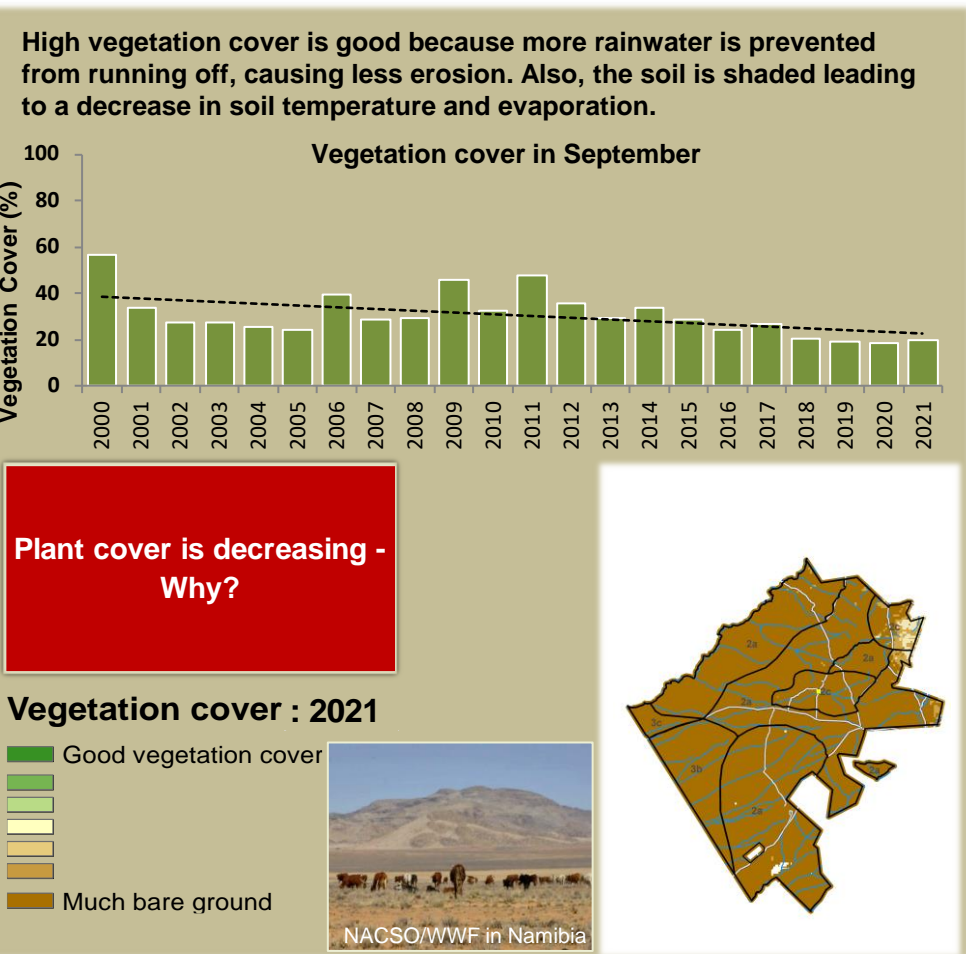

Adapting in response to the current environmental conditions ...

Seasonal trends in rainfall and vegetation (2022 / 2023 Season)

Vegetation cover trend (2000 - 2021)

Vegetation productivity (February to April) 2023

Fire management

Forage availability

Climate and vegetation patterns assist in our understanding of the status of wildlife and livestock in the conservancy for the effective management of these resources.