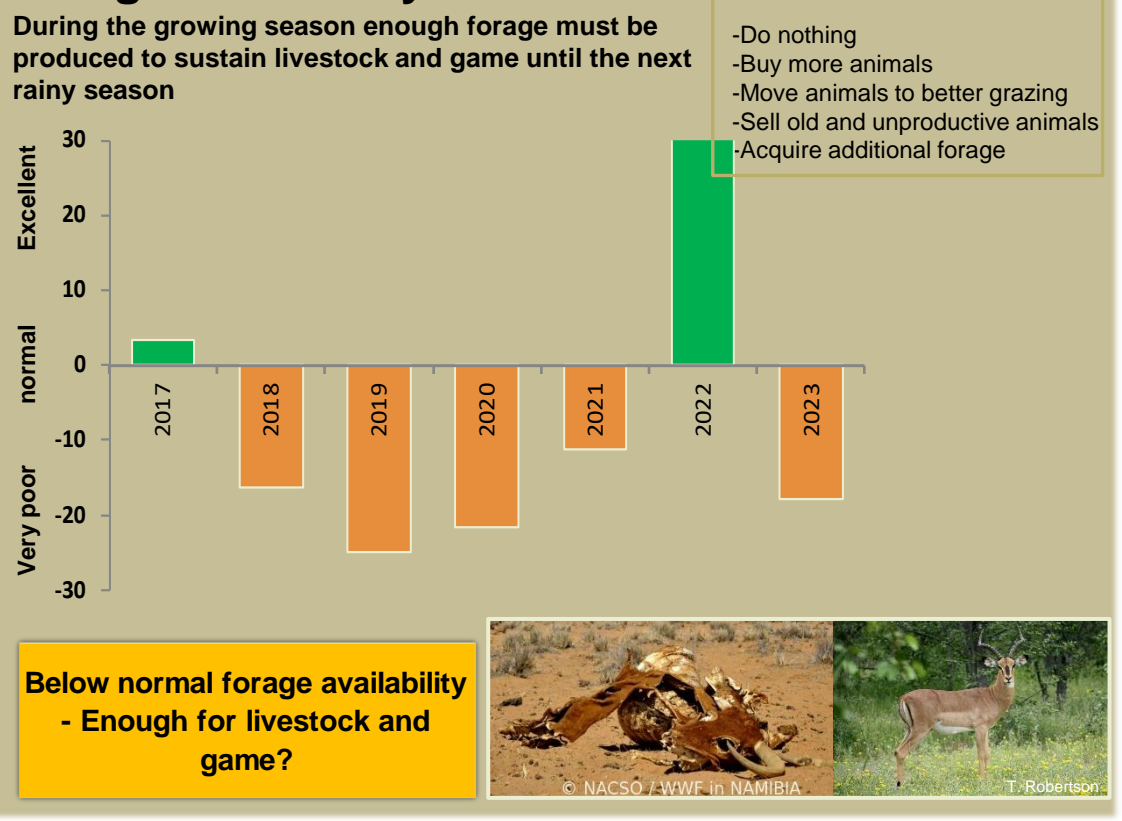

Adapting in response to the current environmental conditions ...

Seasonal trends in rainfall and vegetation (2022 / 2023 Season)

Vegetation cover trend (2000 - 2021)

Vegetation productivity (February to April) 2023

Fire management

Forage availability

Climate and vegetation patterns assist in our understanding of the status of wildlife and livestock in the conservancy for the effective management of these resources.