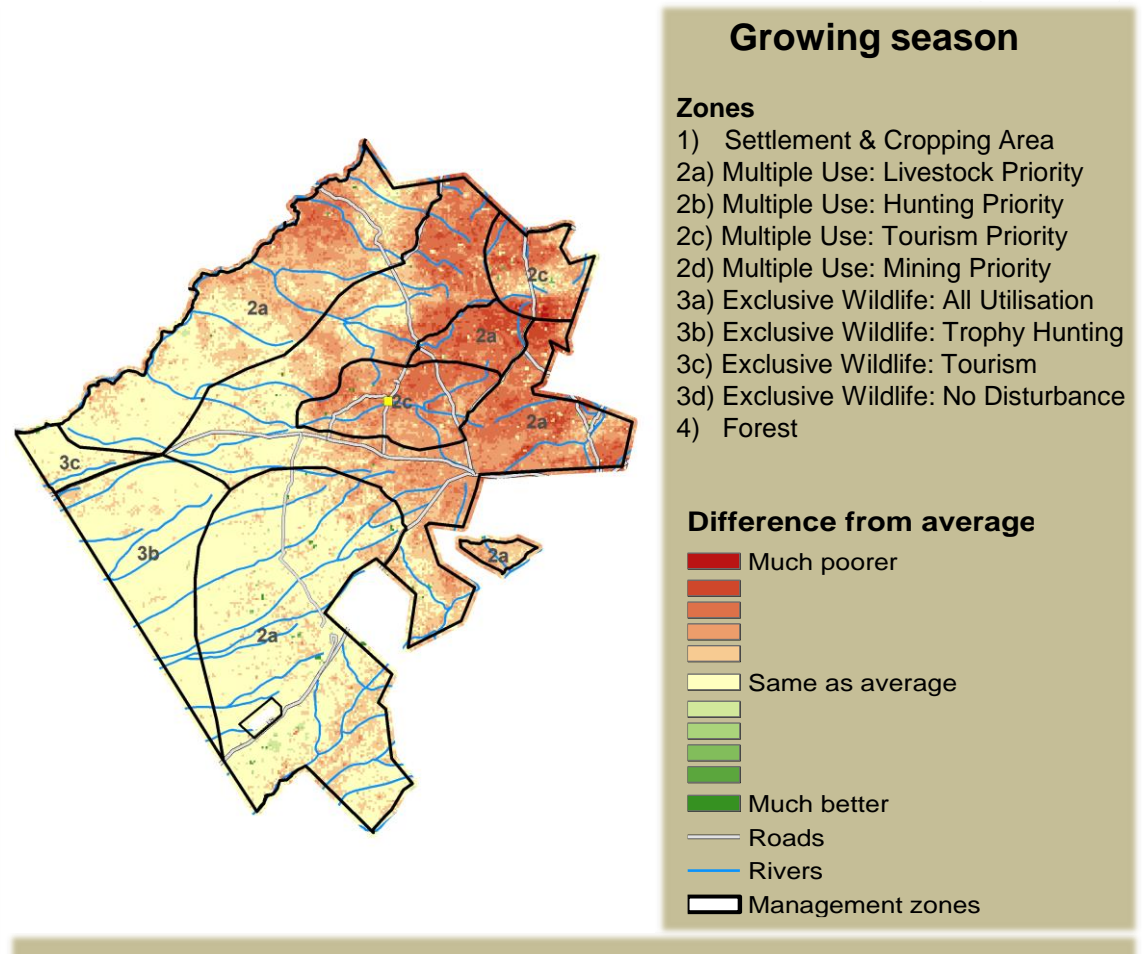

Adapting in response to the current environmental conditions ...

Seasonal trends in rainfall and vegetation (2022 / 2023 Season)

Vegetation cover trend (2000 - 2021)

Vegetation productivity (February to April) 2023

Fire management

Forage availability

Climate and vegetation patterns assist in our understanding of the status of wildlife and livestock in the conservancy for the effective management of these resources.