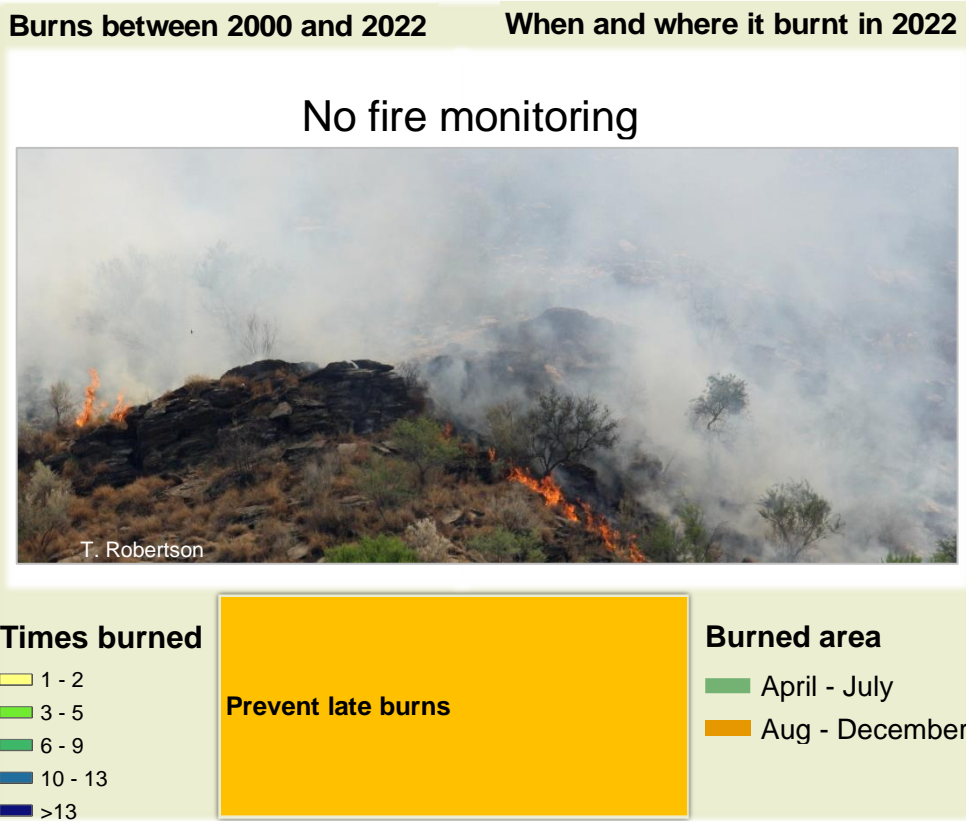

Adapting in response to the current environmental conditions ...

Seasonal trends in rainfall and vegetation (2022 / 2023 Season)

Vegetation cover trend (2000 - 2021)

Vegetation productivity (February to April) 2023

Fire management

Forage availability

Climate and vegetation patterns assist in our understanding of the status of wildlife and livestock in the conservancy for the effective management of these resources.