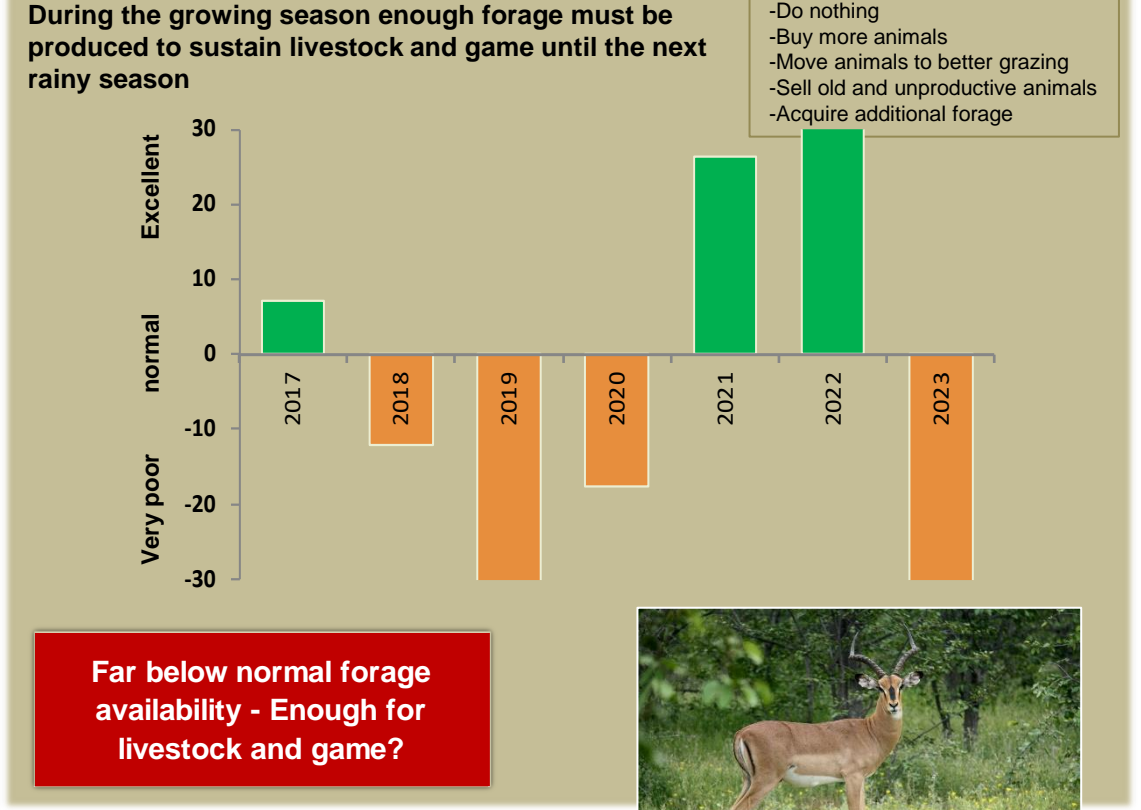

Adapting in response to the current environmental conditions ... Seasonal trends in rainfall and vegetation (2022 / 2023 Season)

Vegetation cover trend (2000 - 2021)

Vegetation productivity (February to April) 2023

Fire management

Forage availability

Climate and vegetation patterns assist in our understanding of the status of wildlife and livestock in the conservancy for the effective management of these resources.