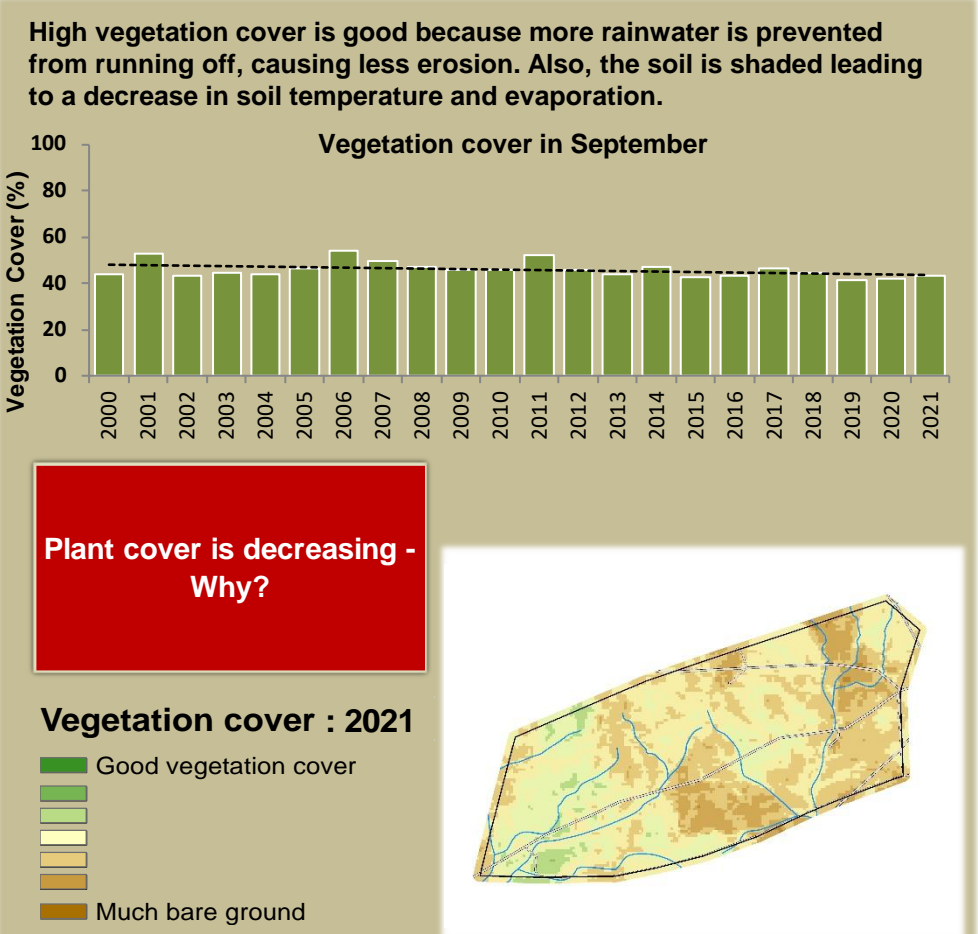

Adapting in response to the current environmental conditions ... Seasonal trends in rainfall and vegetation (2022 / 2023 Season)

Vegetation cover trend (2000 - 2021)

Vegetation productivity (February to April) 2023

Fire management

Forage availability

Climate and vegetation patterns assist in our understanding of the status of wildlife and livestock in the conservancy for the effective management of these resources.