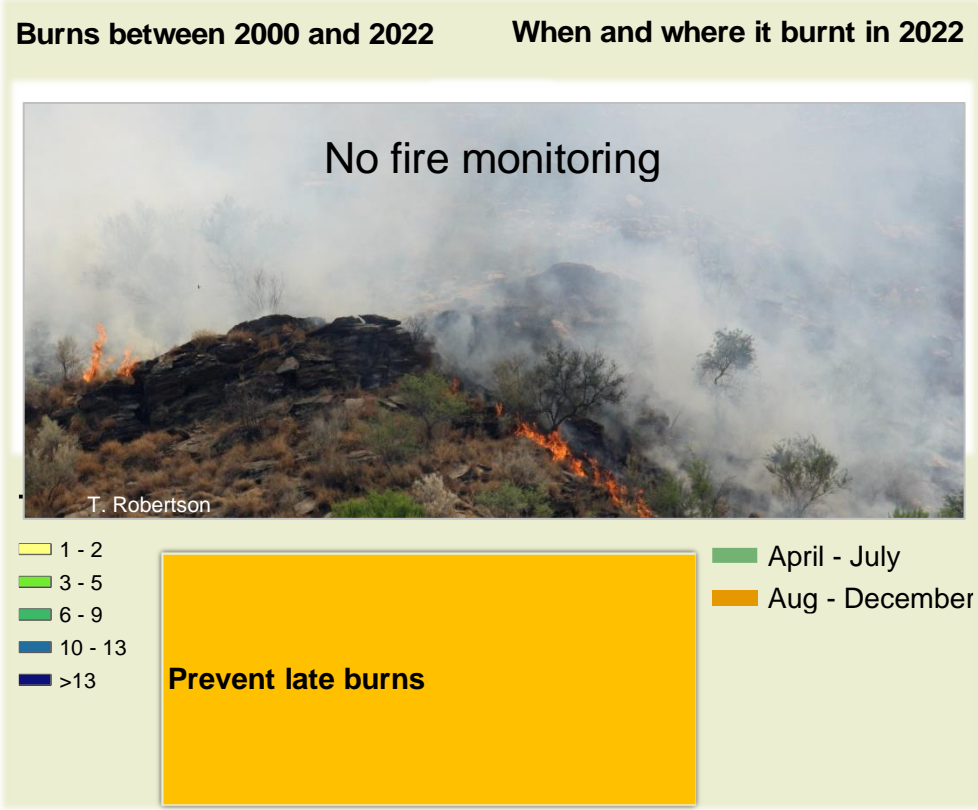

Adapting in response to the current environmental conditions ... Seasonal trends in rainfall and vegetation (2022 / 2023 Season)

Vegetation cover trend (2000 - 2021)

Vegetation productivity (February to April) 2023

Fire management

Forage availability

Climate and vegetation patterns assist in our understanding of the status of wildlife and livestock in the conservancy for the effective management of these resources.