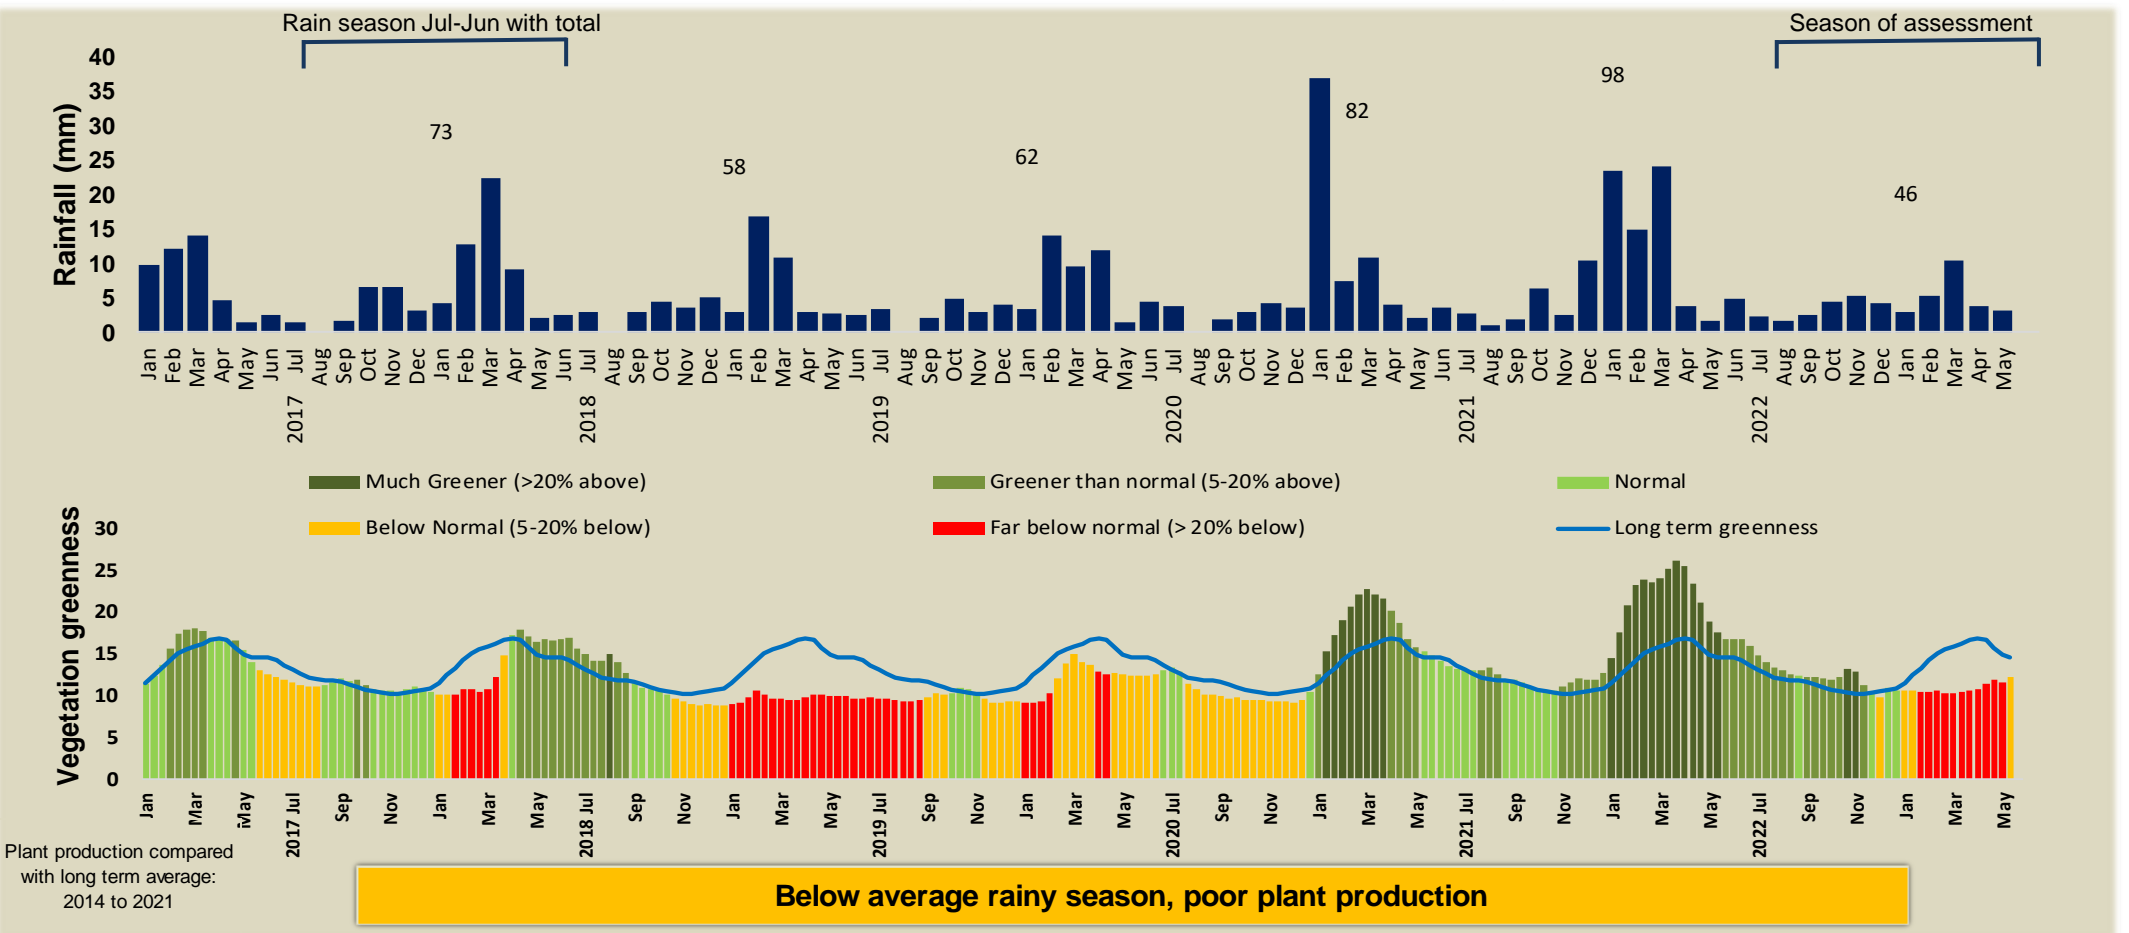

Adapting in response to the current environmental conditions ... Seasonal trends in rainfall and vegetation (2022 / 2023 Season)

Vegetation cover trend (2000 - 2021)

Vegetation productivity (February to April) 2023

Fire management

Forage availability

Climate and vegetation patterns assist in our understanding of the status of wildlife and livestock in the conservancy for the effective management of these resources.