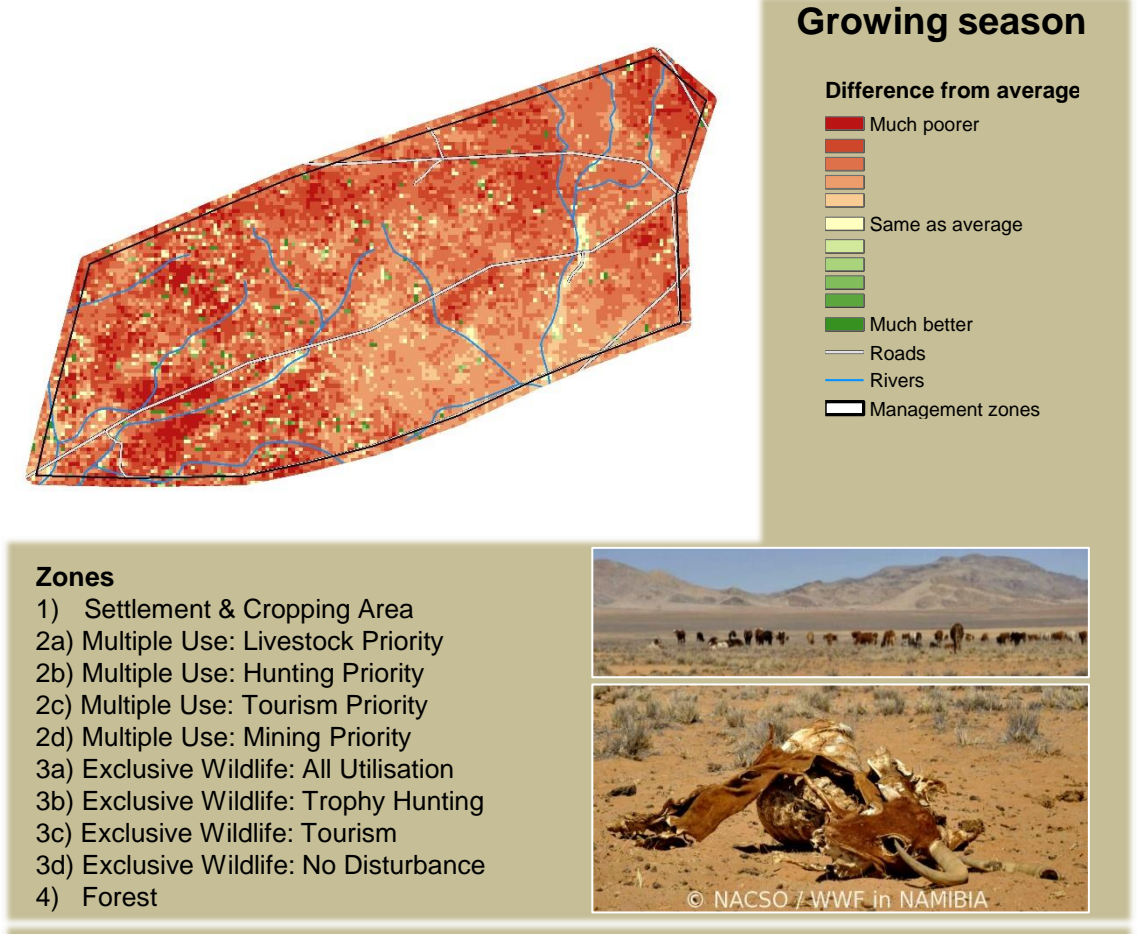

Adapting in response to the current environmental conditions ... Seasonal trends in rainfall and vegetation (2022 / 2023 Season)

Vegetation cover trend (2000 - 2021)

Vegetation productivity (February to April) 2023

Fire management

Forage availability

Climate and vegetation patterns assist in our understanding of the status of wildlife and livestock in the conservancy for the effective management of these resources.