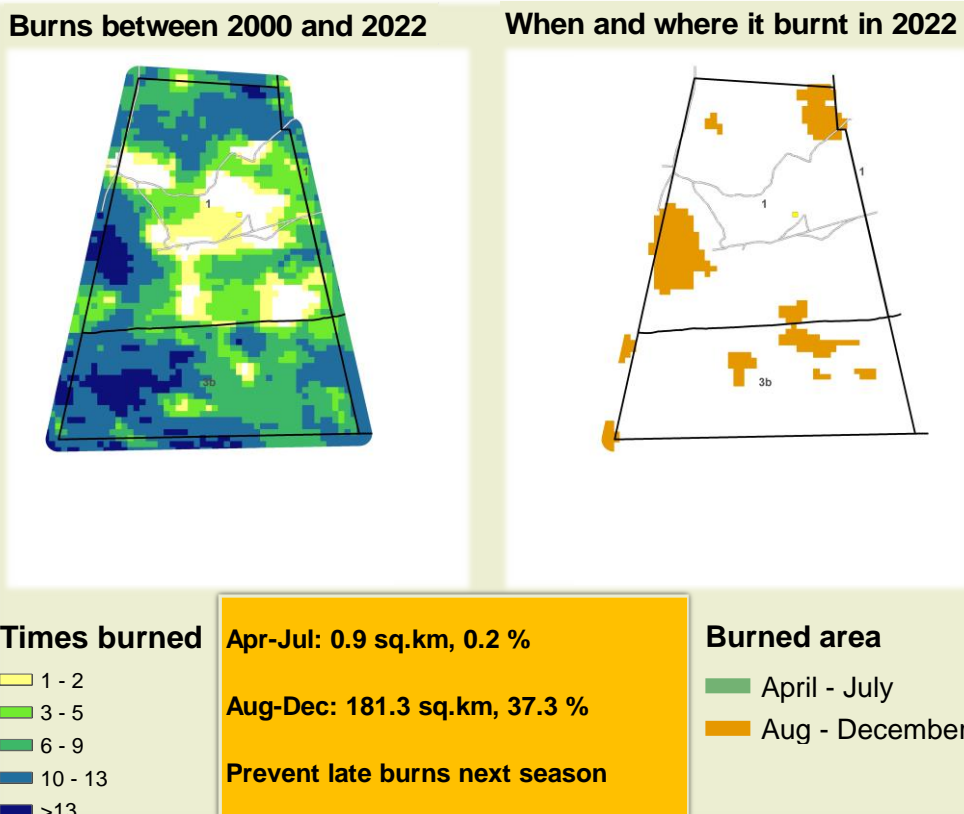

Fire management