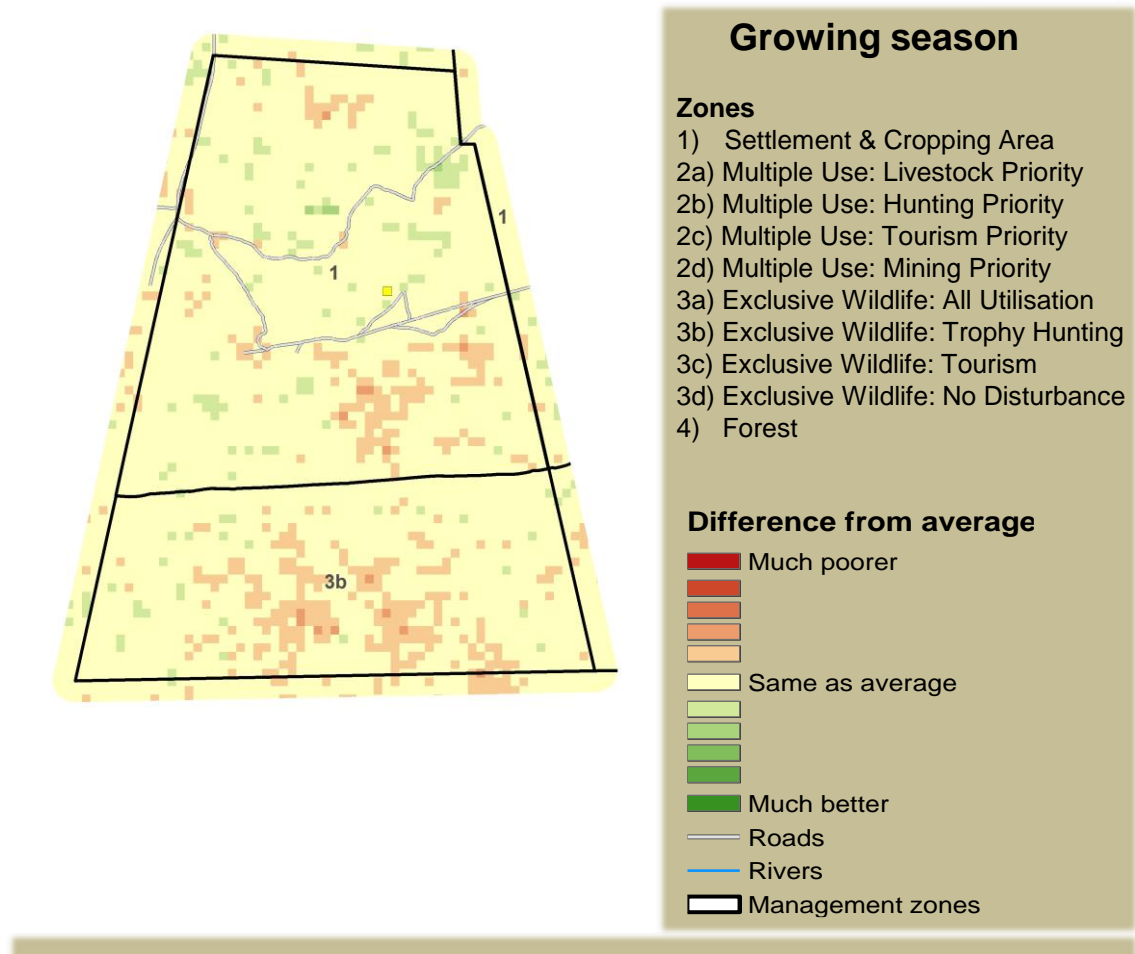

Adapting in response to the current environmental conditions ...

Seasonal trends in rainfall and vegetation (2022 / 2023 Season)

Vegetation cover trend (2000 - 2021)

Vegetation productivity (February to April) 2023

Fire management

Forage availability