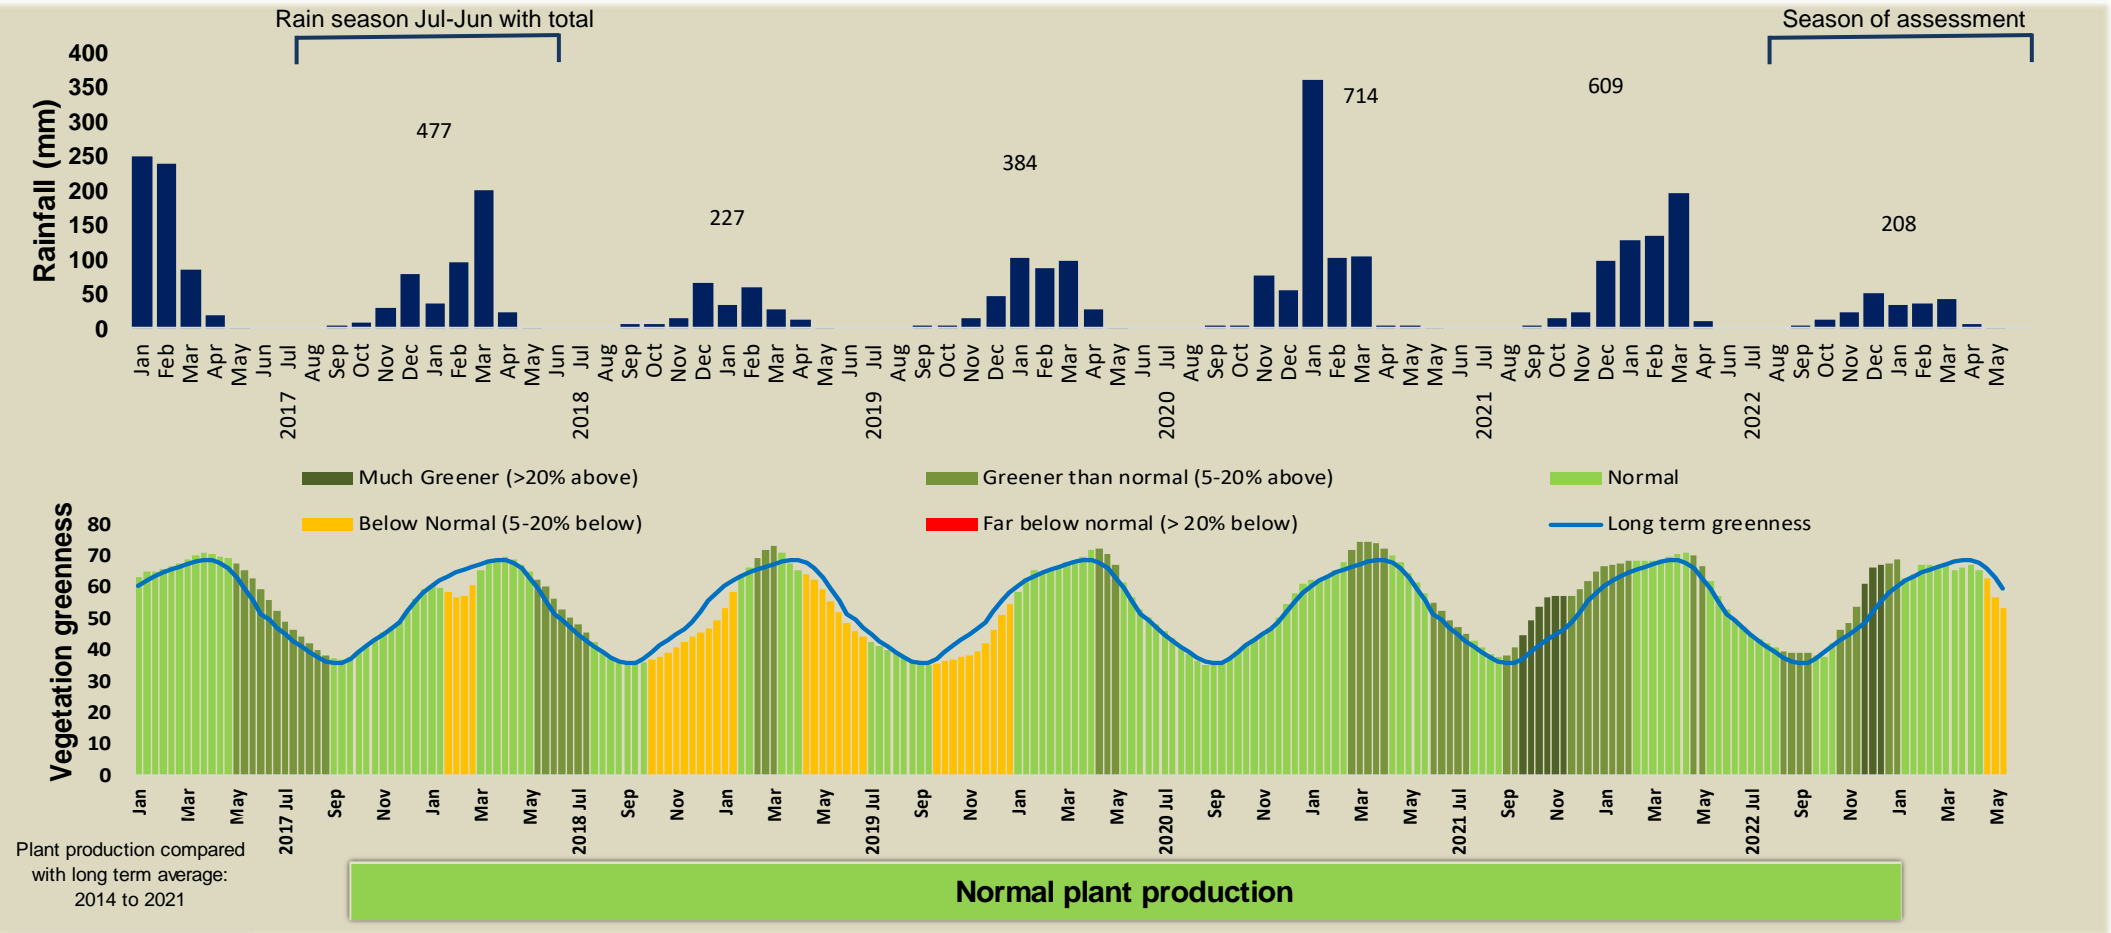

Adapting in response to the current environmental conditions ...

Seasonal trends in rainfall and vegetation (2022 / 2023 Season)

Vegetation cover trend (2000 - 2021)

Vegetation productivity (February to April) 2023