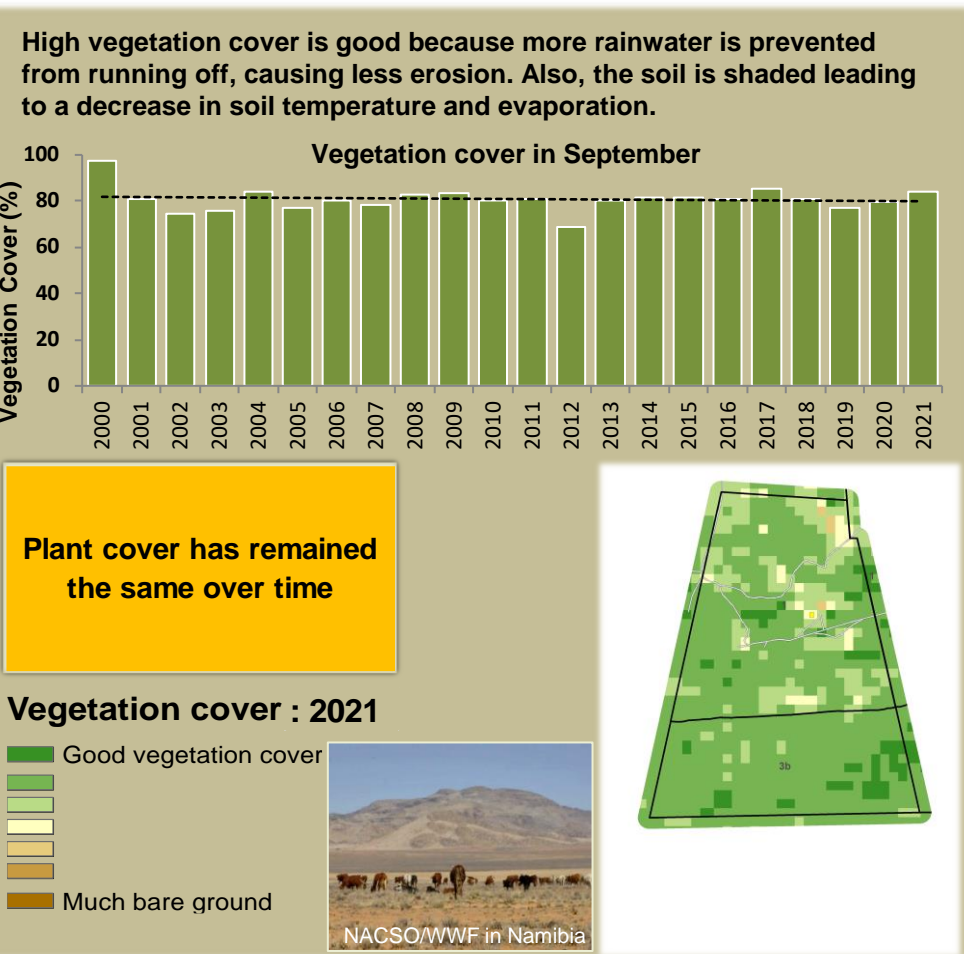

Adapting in response to the current environmental conditions ...

Seasonal trends in rainfall and vegetation (2022 / 2023 Season)

Vegetation cover trend (2000 - 2021)

Vegetation productivity (February to April) 2023