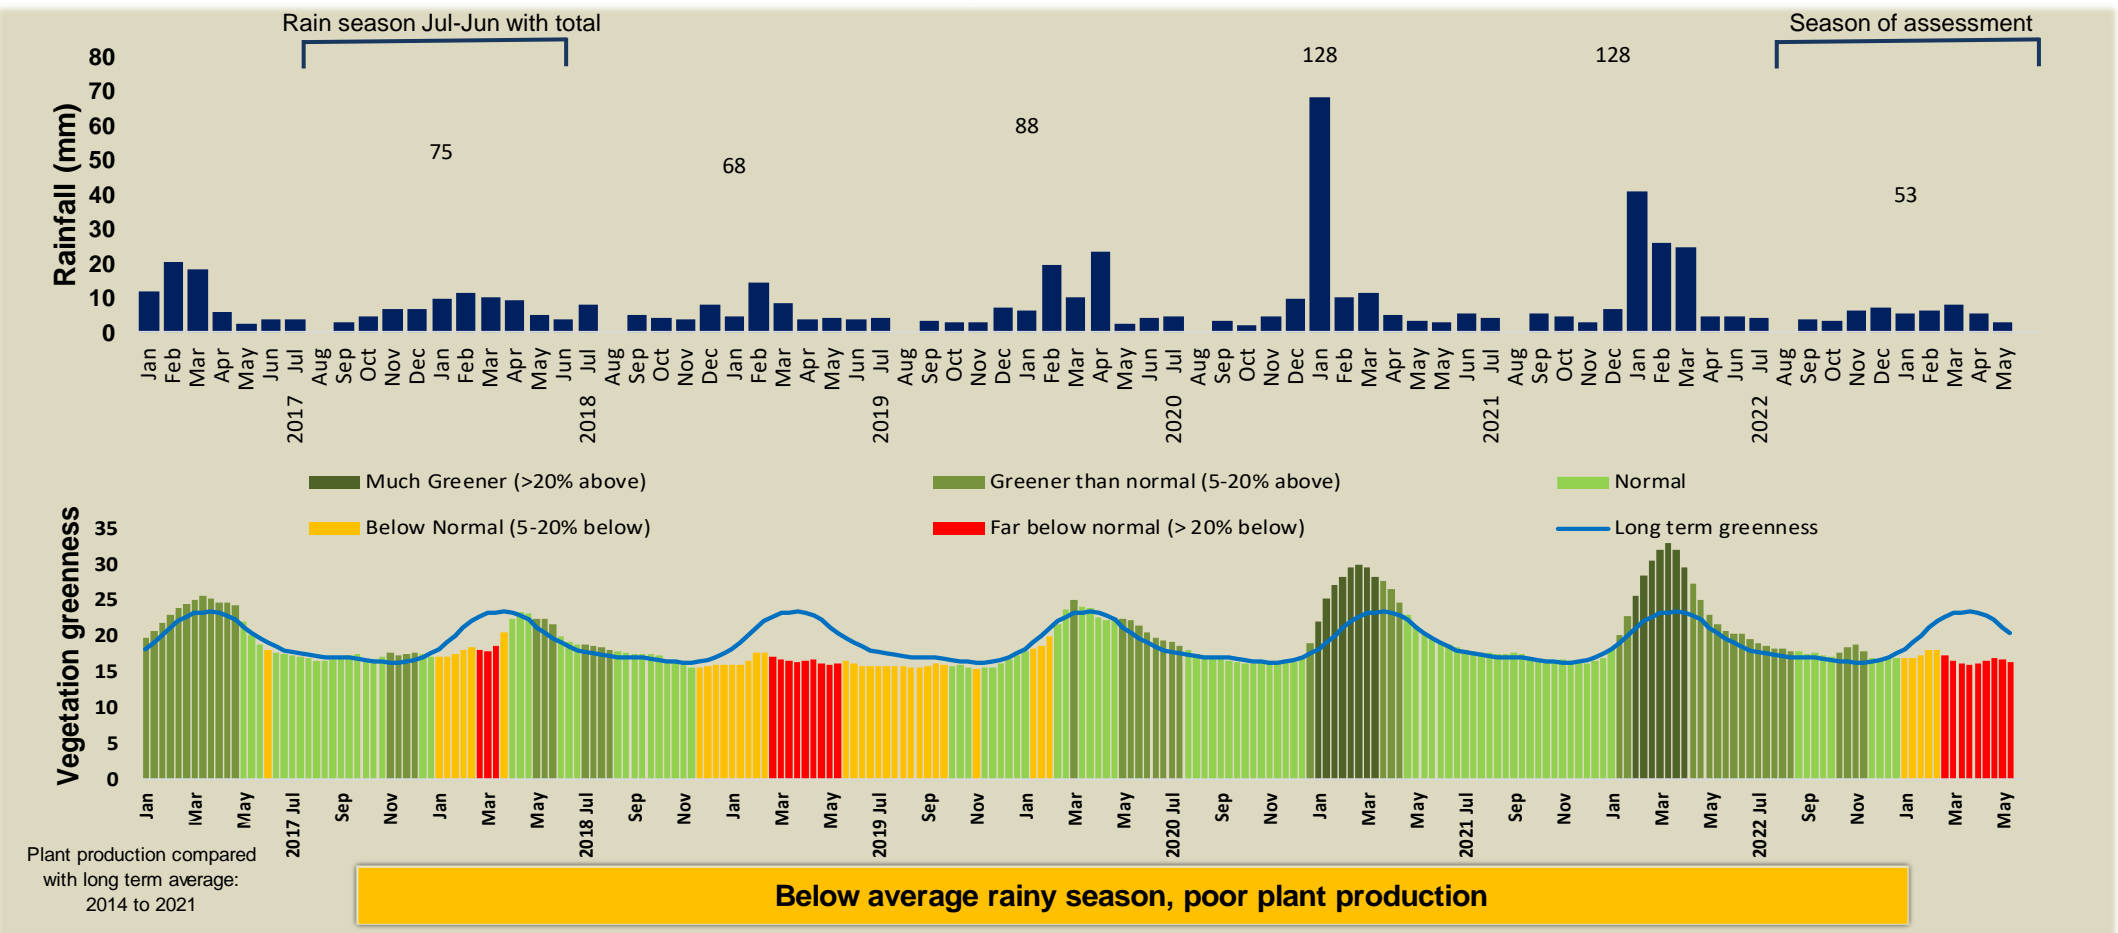

!Han /Awab Climate and Vegetation Report

Adapting in response to the current environmental conditions ...

Seasonal trends in rainfall and vegetation (2022 / 2023 Season)

Vegetation cover trend (2000 - 2021)

Vegetation productivity (February to April) 2023

Fire management

Forage availability

Climate and vegetation patterns assist in our understanding of the status of wildlife and livestock in the conservancy for the effective management of these resources.