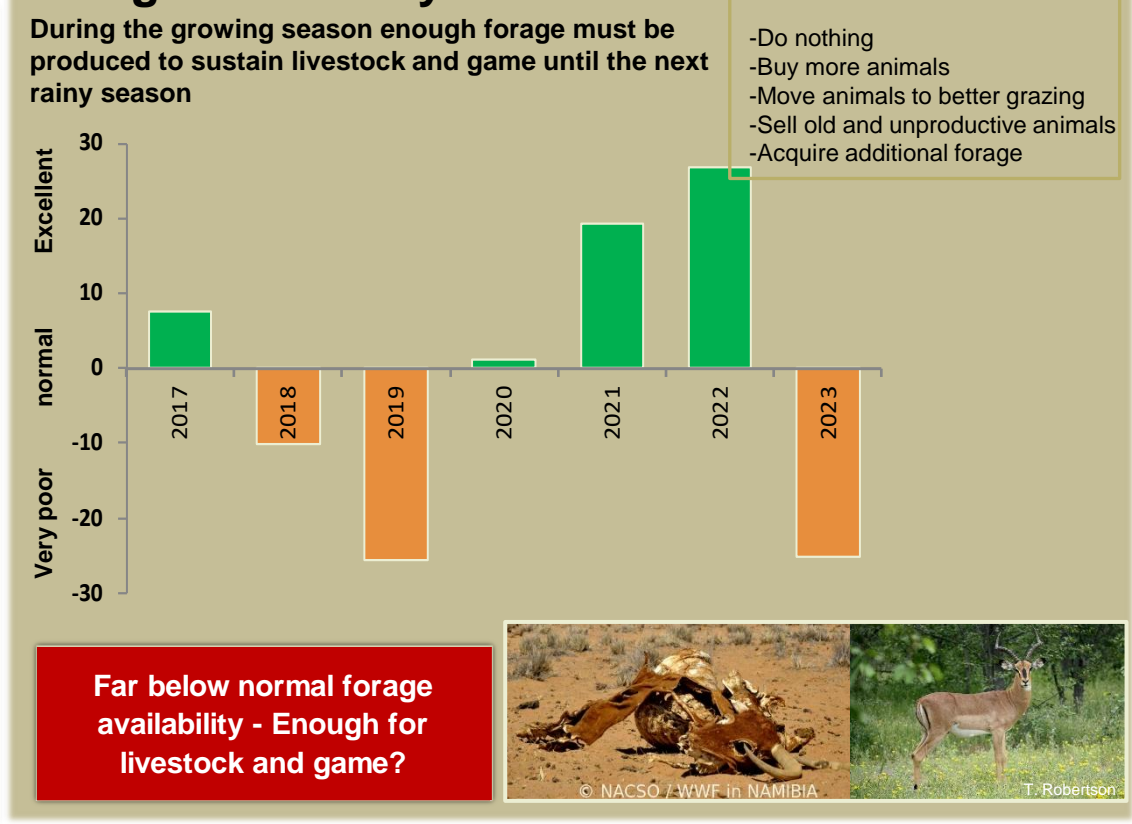

!Han /Awab Climate and Vegetation Report

Adapting in response to the current environmental conditions ...

Seasonal trends in rainfall and vegetation (2022 / 2023 Season)

Vegetation cover trend (2000 - 2021)

Vegetation productivity (February to April) 2023

Fire management

Forage availability

Climate and vegetation patterns assist in our understanding of the status of wildlife and livestock in the conservancy for the effective management of these resources.