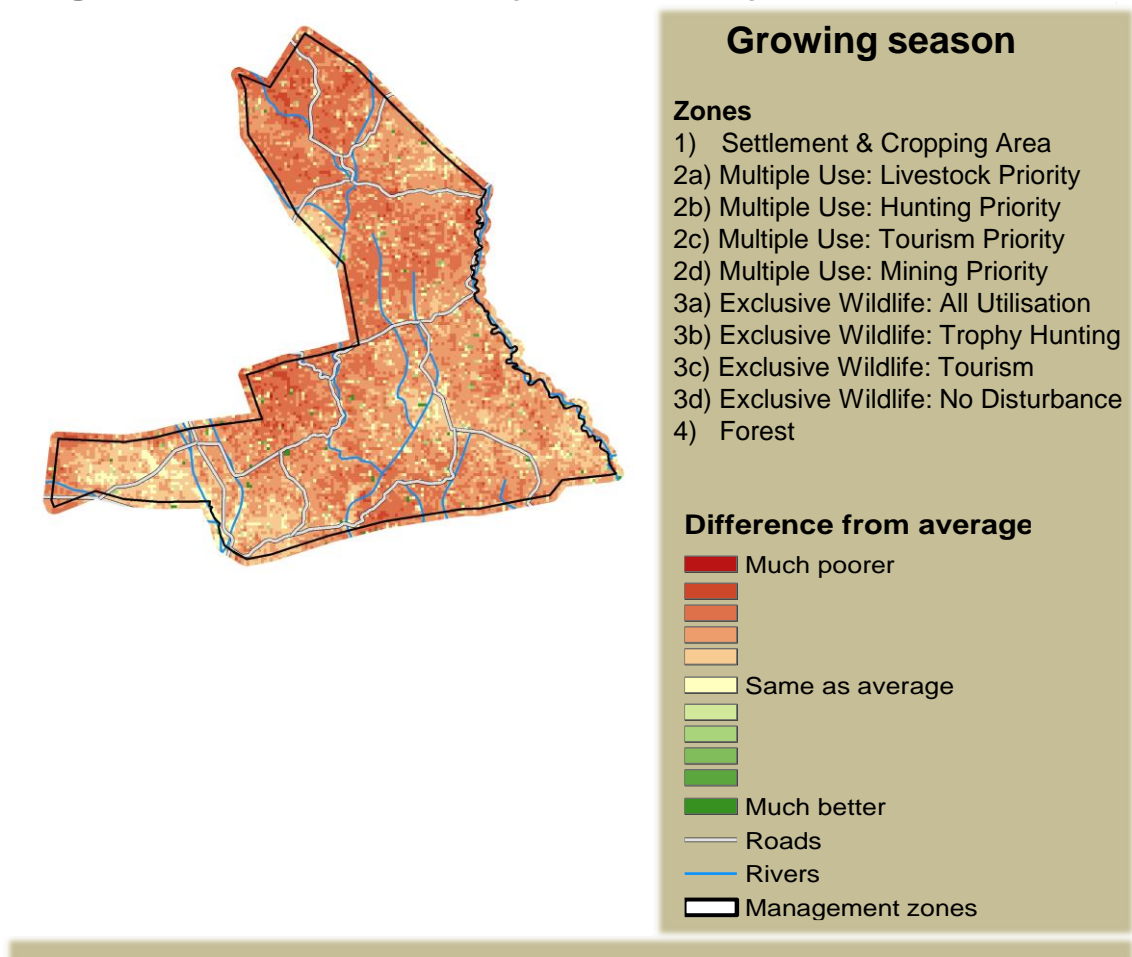

!Han /Awab Climate and Vegetation Report

Adapting in response to the current environmental conditions ...

Seasonal trends in rainfall and vegetation (2022 / 2023 Season)

Vegetation cover trend (2000 - 2021)

Vegetation productivity (February to April) 2023

Fire management

Forage availability

Climate and vegetation patterns assist in our understanding of the status of wildlife and livestock in the conservancy for the effective management of these resources.