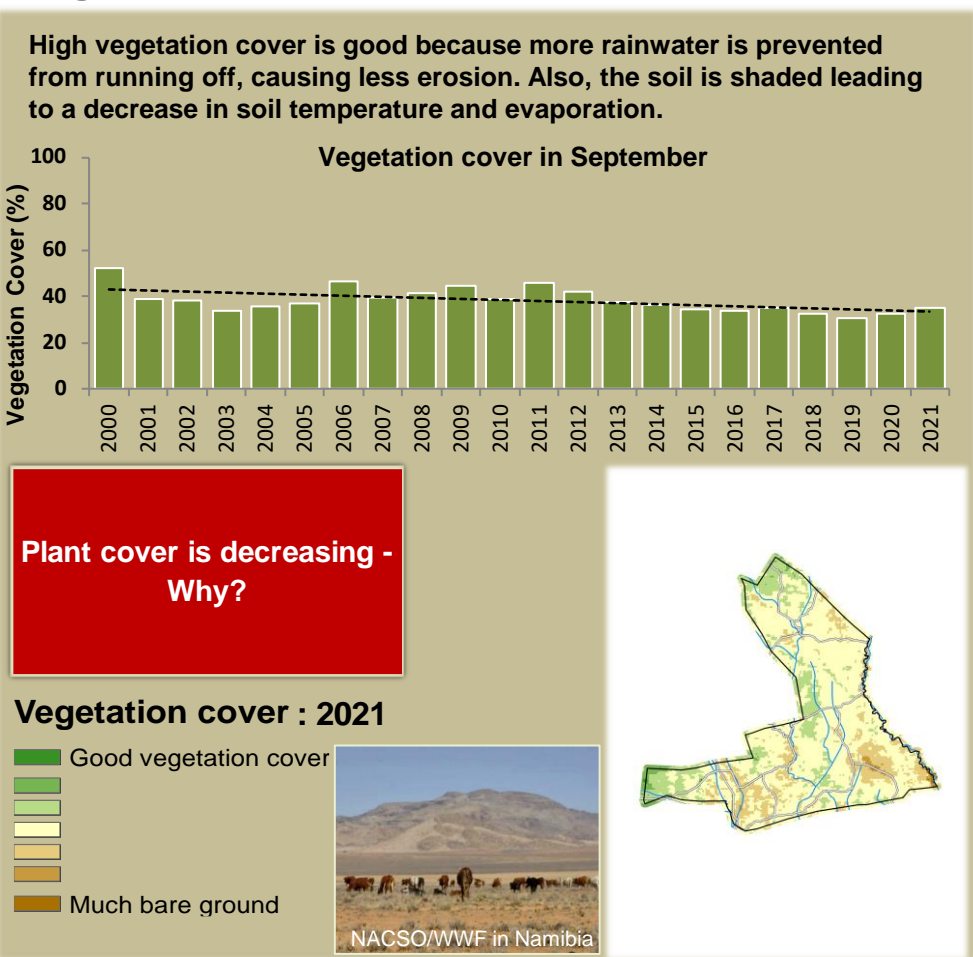

!Han /Awab Climate and Vegetation Report

Adapting in response to the current environmental conditions ...

Seasonal trends in rainfall and vegetation (2022 / 2023 Season)

Vegetation cover trend (2000 - 2021)

Vegetation productivity (February to April) 2023

Fire management

Forage availability

Climate and vegetation patterns assist in our understanding of the status of wildlife and livestock in the conservancy for the effective management of these resources.