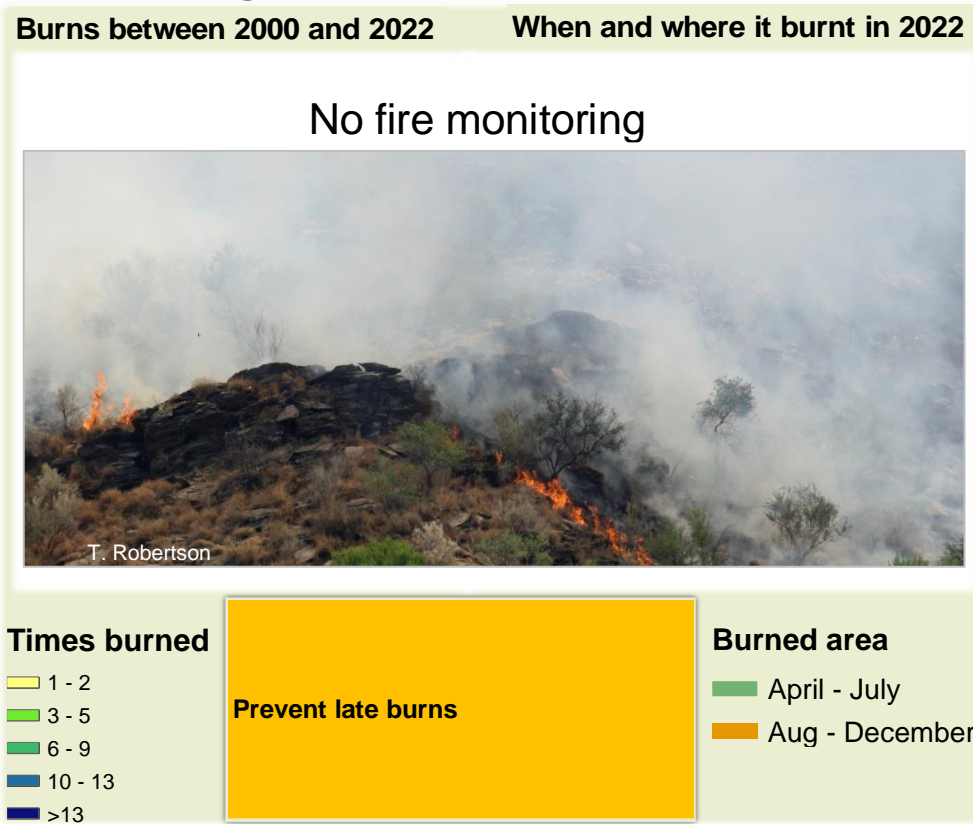

!Han /Awab Climate and Vegetation Report

Adapting in response to the current environmental conditions ...

Seasonal trends in rainfall and vegetation (2022 / 2023 Season)

Vegetation cover trend (2000 - 2021)

Vegetation productivity (February to April) 2023

Fire management

Forage availability

Climate and vegetation patterns assist in our understanding of the status of wildlife and livestock in the conservancy for the effective management of these resources.