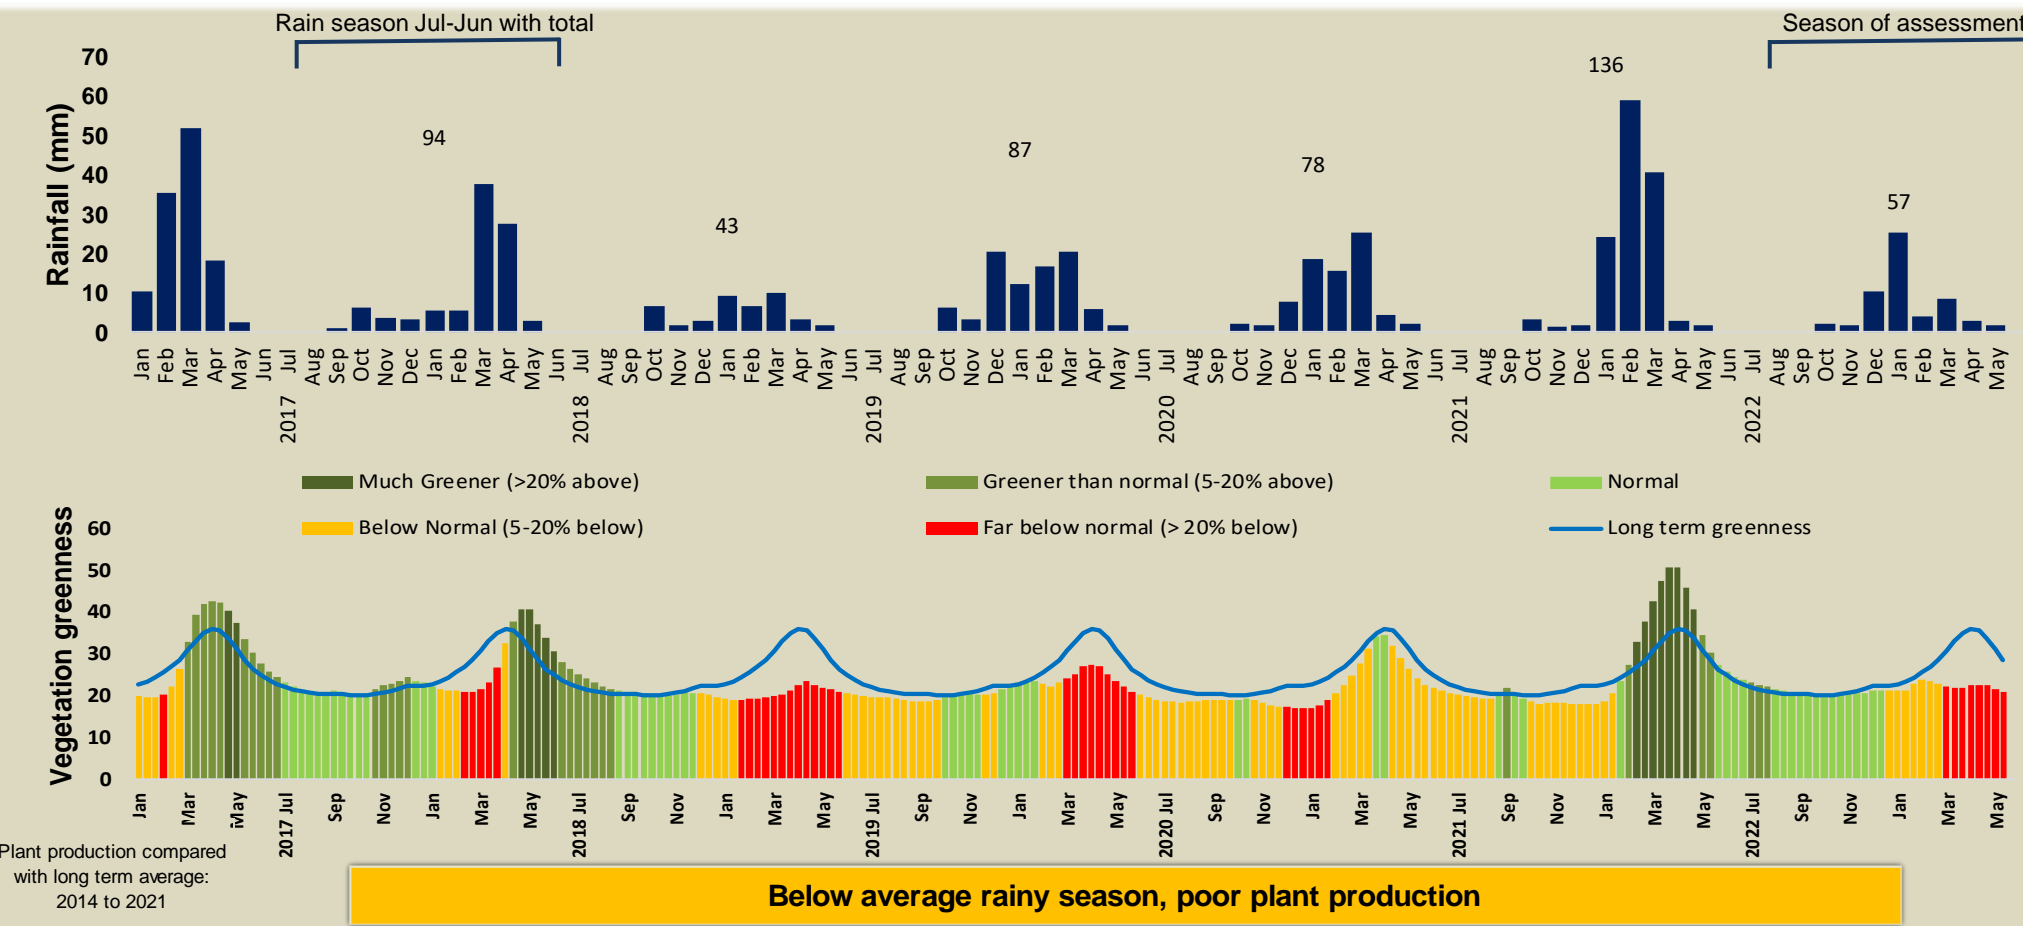

## Seasonal trends in rainfall and vegetation (2022 / 2023 Season)

## Vegetation cover trend (2000 - 2021)

## Vegetation productivity (February to April) 2023