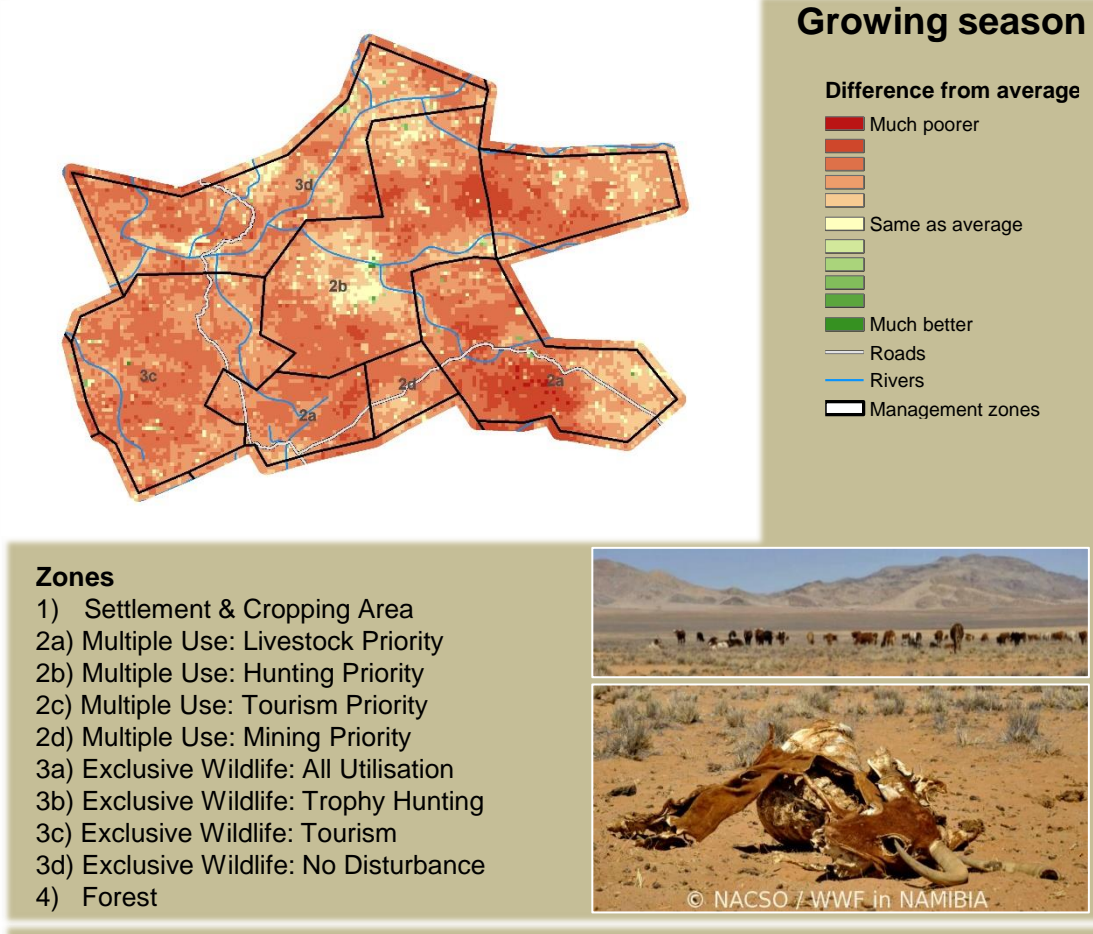

## Seasonal trends in rainfall and vegetation (2022 / 2023 Season)

## Vegetation cover trend (2000 - 2021)

## Vegetation productivity (February to April) 2023

## Forage availability

Climate and vegetation patterns assist in our understanding of the status of wildlife and livestock in the conservancy for the effective management of these resources.