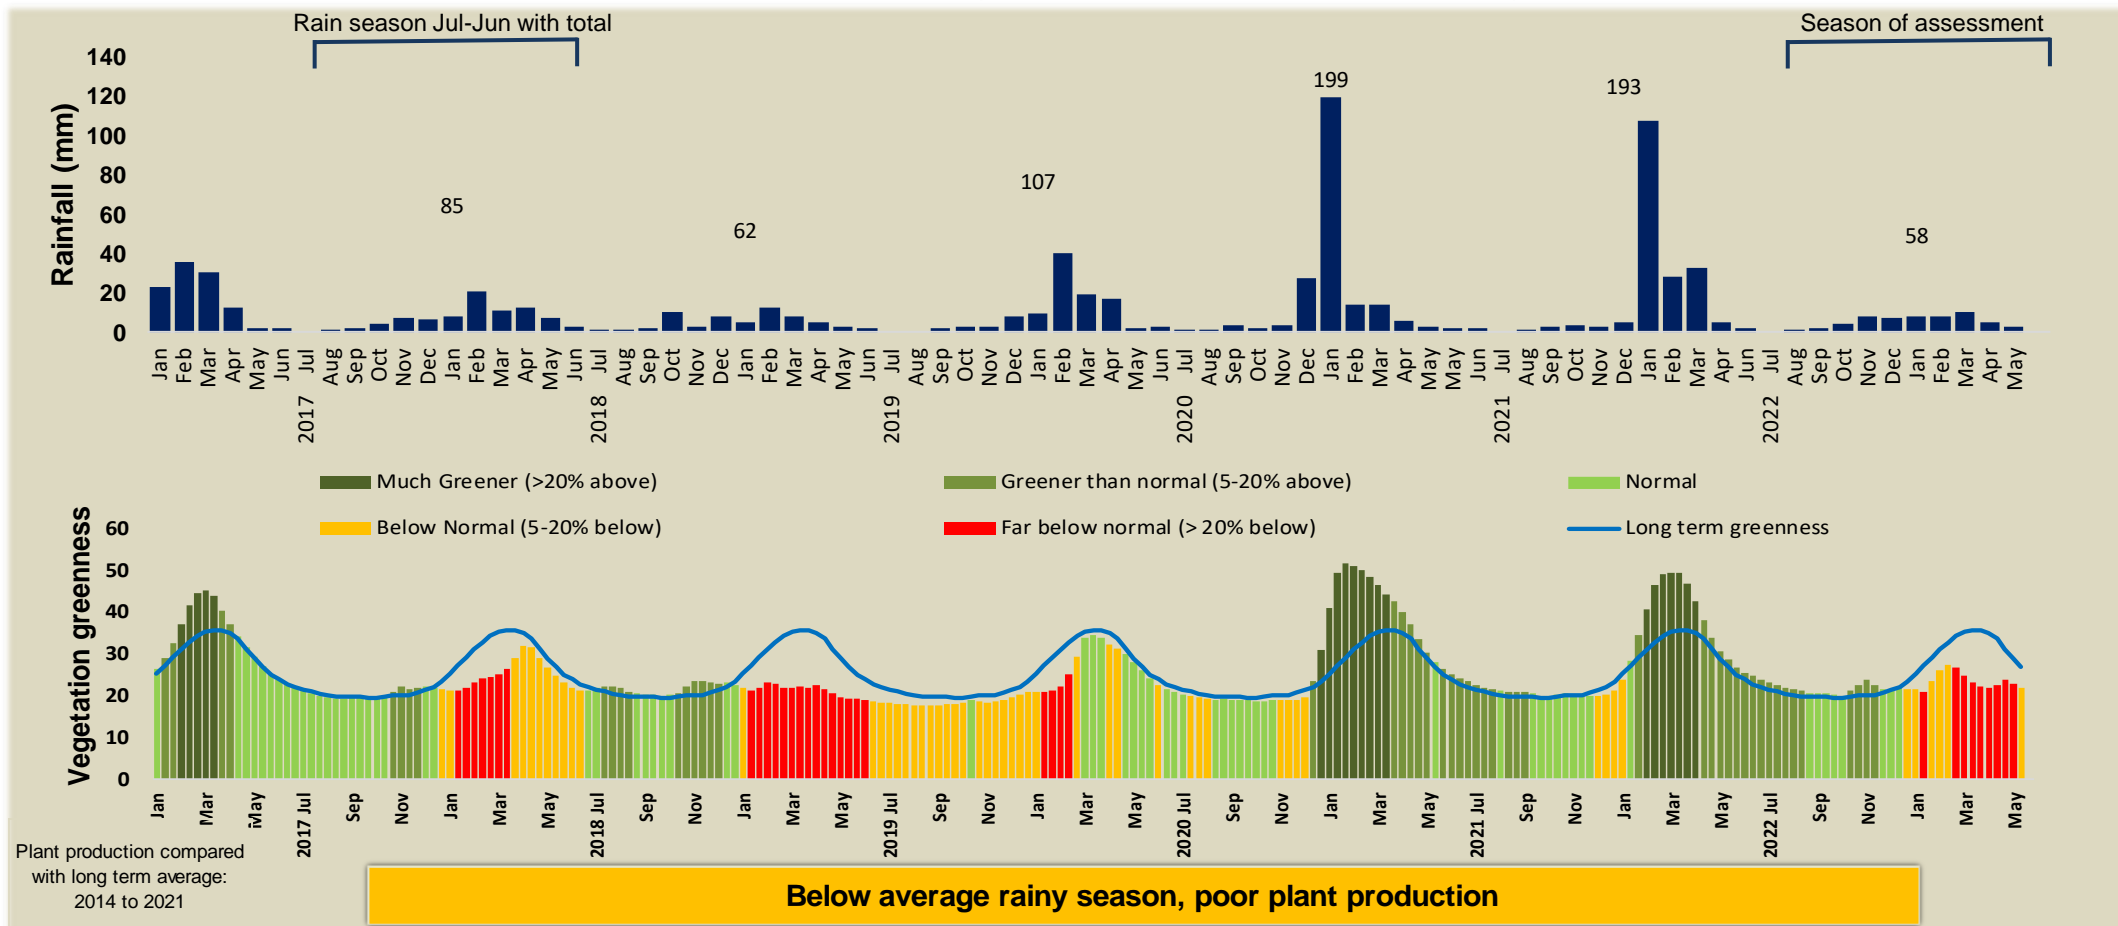

## Seasonal trends in rainfall and vegetation (2022 / 2023 Season)

## Vegetation cover trend (2000 - 2021)

## Vegetation productivity (February to April) 2023