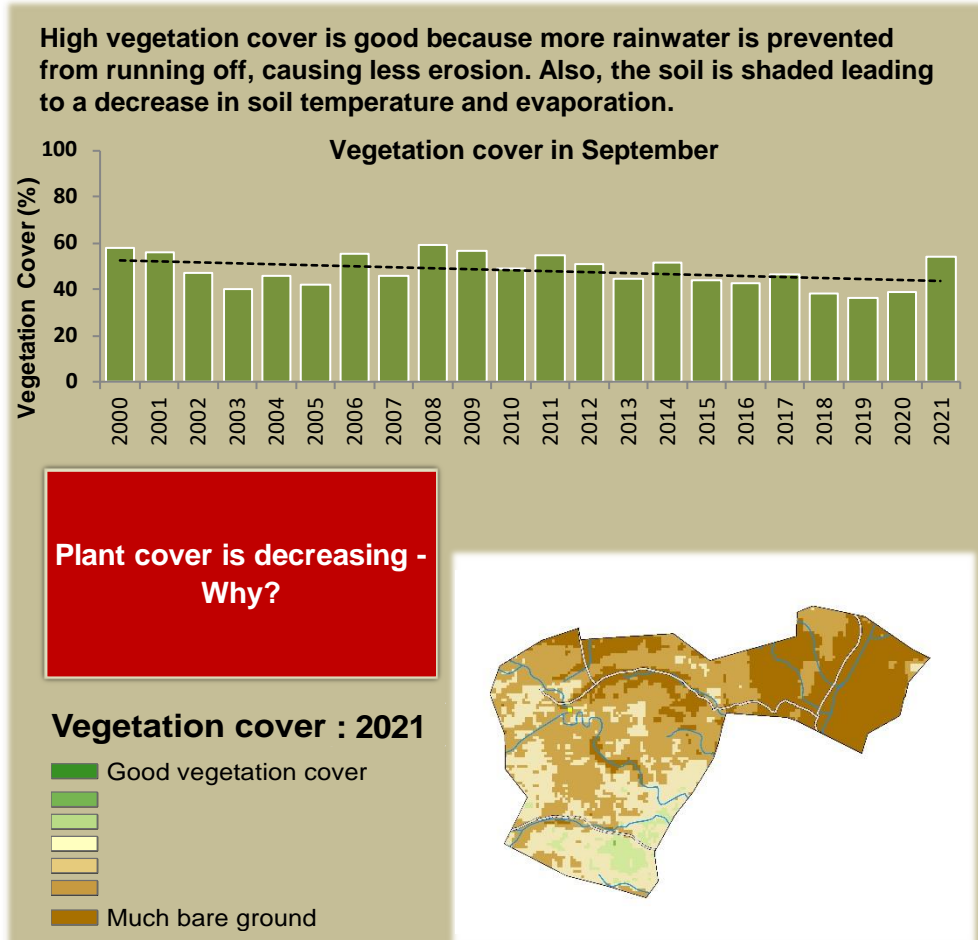

# Huibes Climate and Vegetation Report

Adapting in response to the current environmental conditions ...

## Seasonal trends in rainfall and vegetation (2022 / 2023 Season)

## Vegetation cover trend (2000 - 2021)

## Vegetation productivity (February to April) 2023