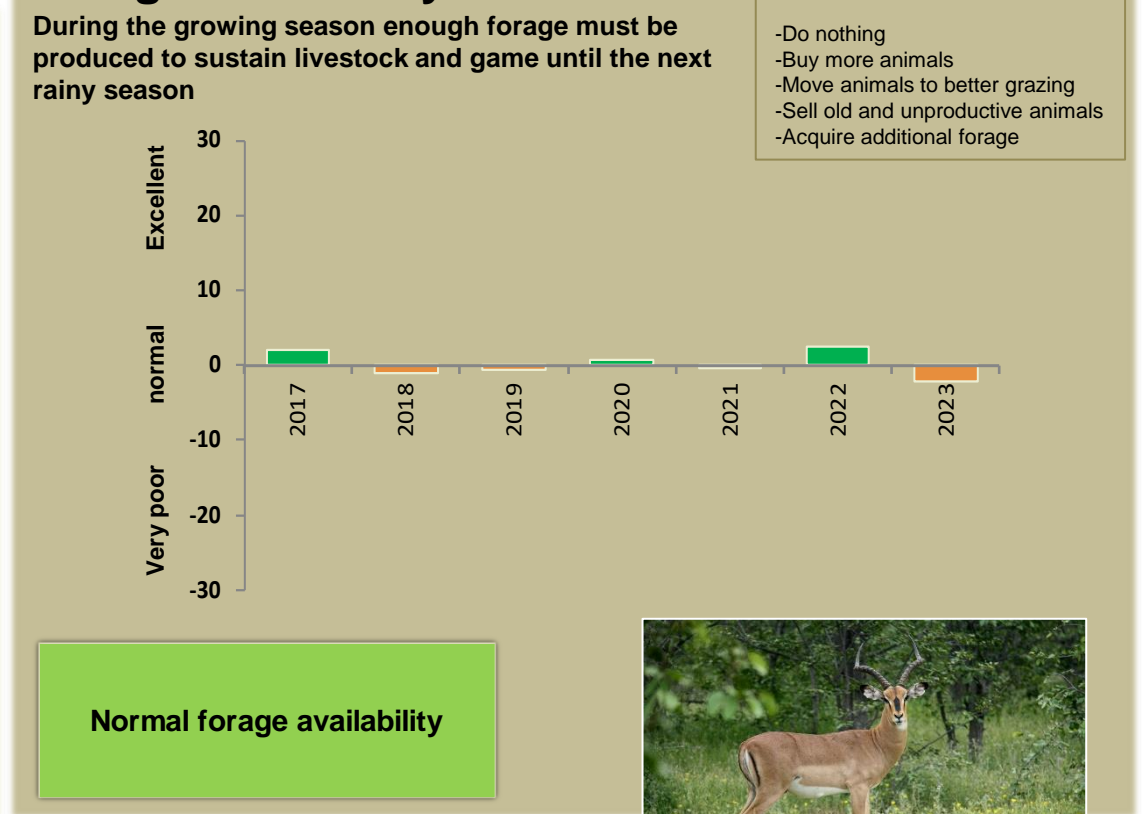

Impalila Climate and Vegetation Report

Adapting in response to the current environmental conditions ...

Seasonal trends in rainfall and vegetation (2022 / 2023 Season)

Vegetation cover trend (2000 - 2021)

Vegetation productivity (February to April) 2023

Fire management

Forage availability

Climate and vegetation patterns assist in our understanding of the status of wildlife and livestock in the conservancy for the effective management of these resources.