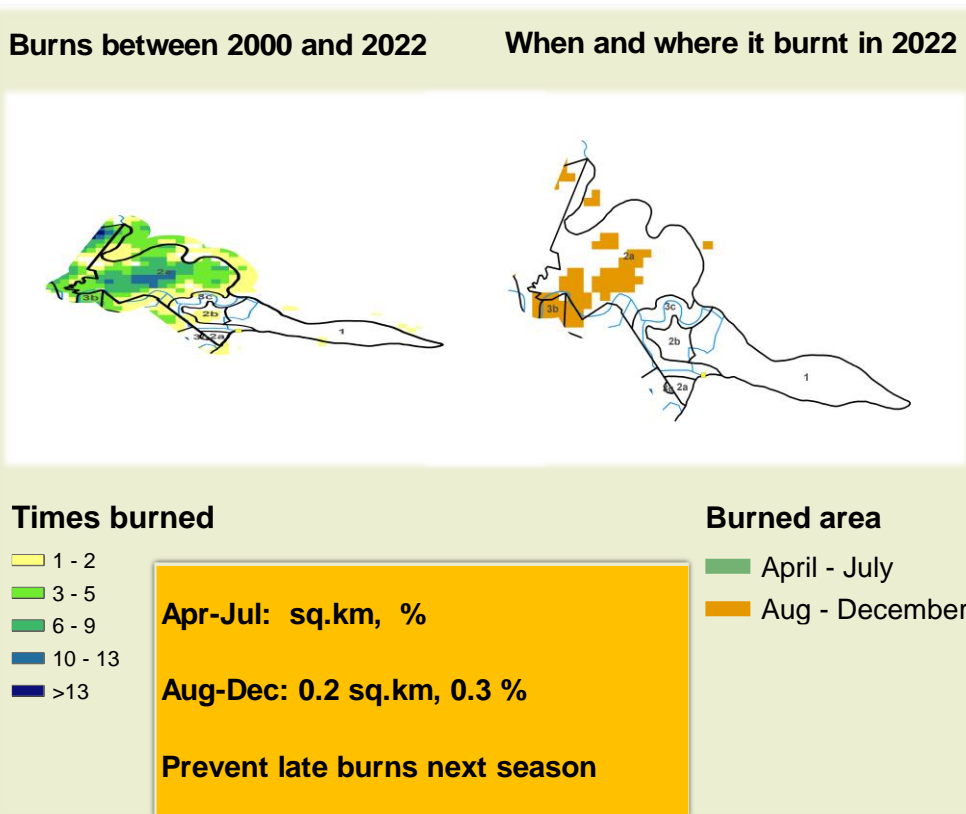

Impalila Climate and Vegetation Report

Adapting in response to the current environmental conditions ...

Seasonal trends in rainfall and vegetation (2022 / 2023 Season)

Vegetation cover trend (2000 - 2021)

Vegetation productivity (February to April) 2023

Fire management

Forage availability

Climate and vegetation patterns assist in our understanding of the status of wildlife and livestock in the conservancy for the effective management of these resources.