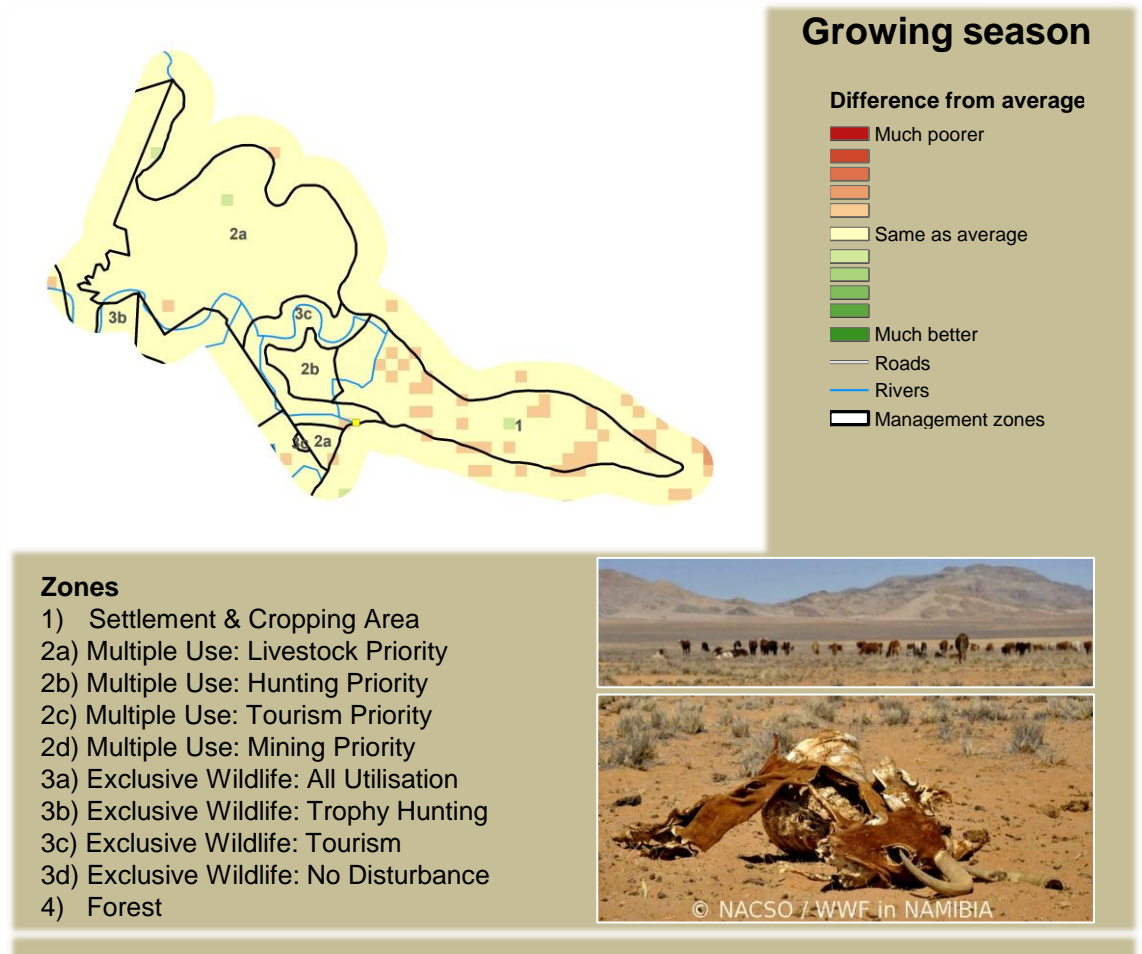

Impalila Climate and Vegetation Report

Adapting in response to the current environmental conditions ...

Seasonal trends in rainfall and vegetation (2022 / 2023 Season)

Vegetation cover trend (2000 - 2021)

Vegetation productivity (February to April) 2023

Fire management

Forage availability

Climate and vegetation patterns assist in our understanding of the status of wildlife and livestock in the conservancy for the effective management of these resources.