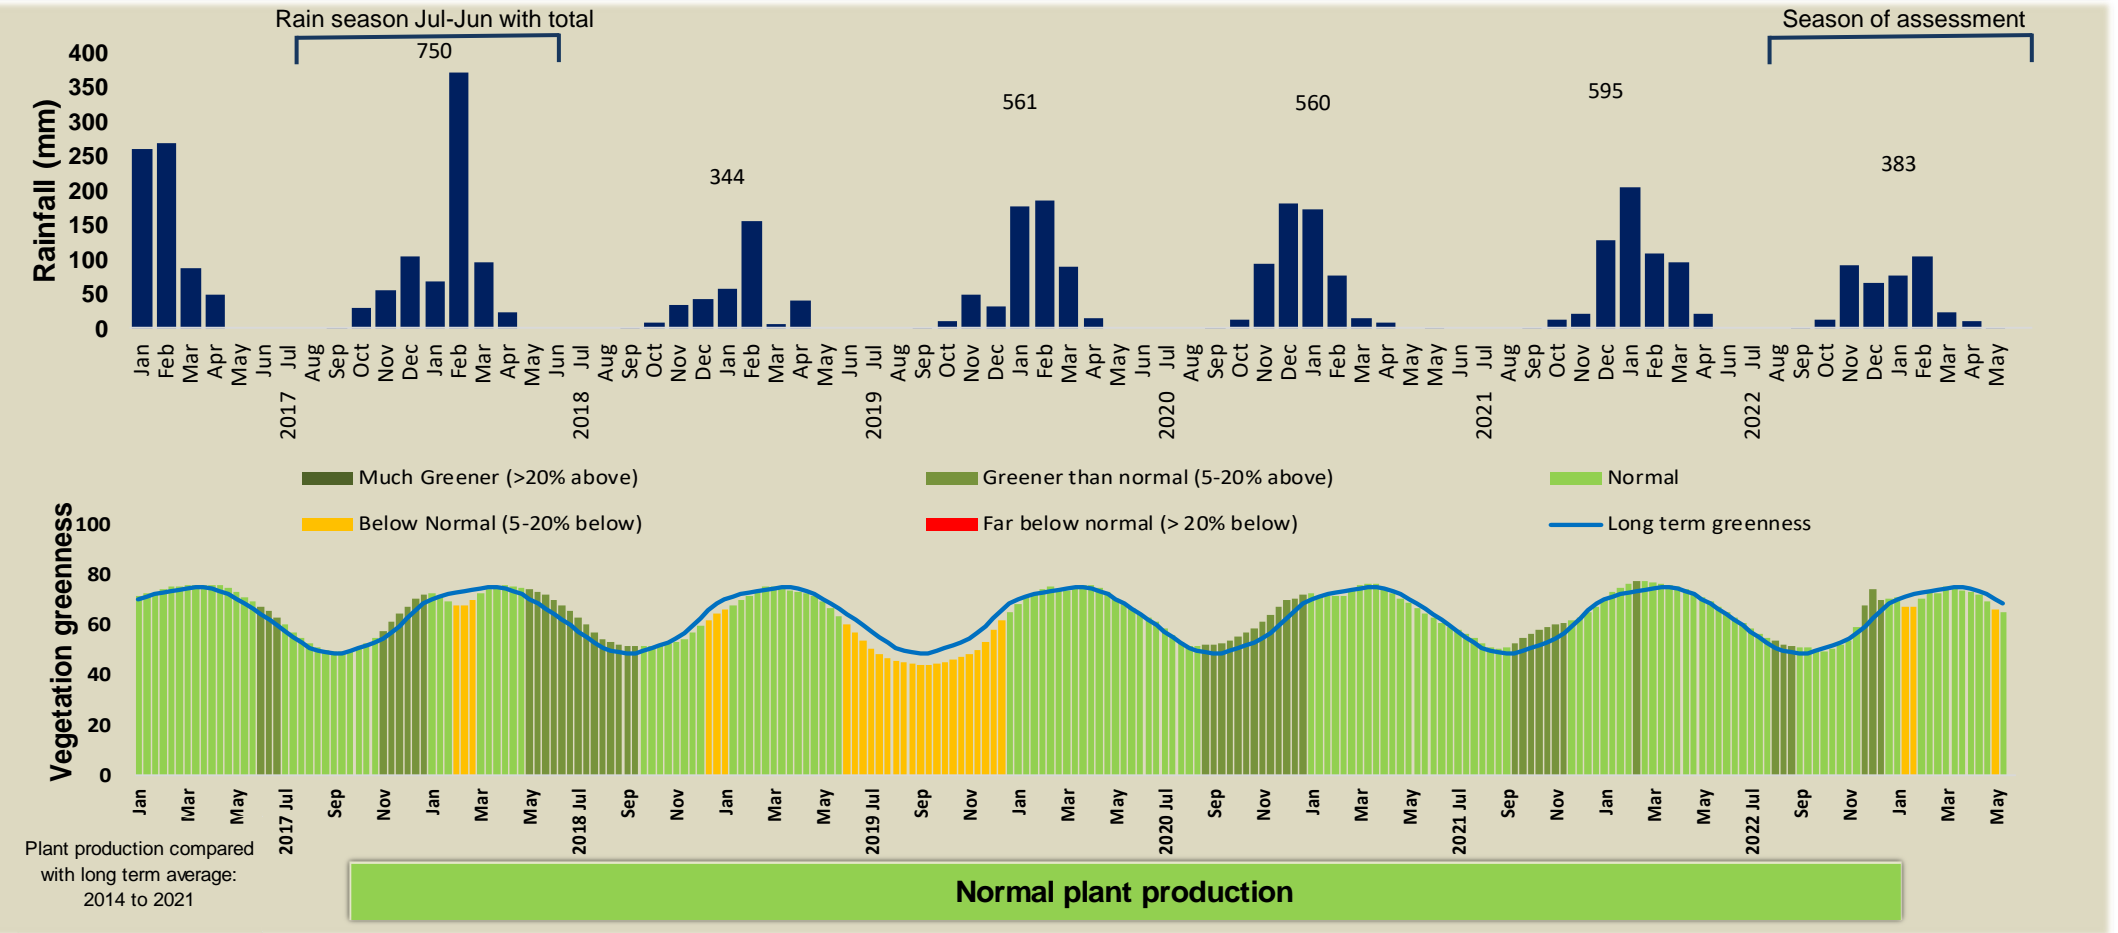

Impalila Climate and Vegetation Report

Adapting in response to the current environmental conditions ...

Seasonal trends in rainfall and vegetation (2022 / 2023 Season)

Vegetation cover trend (2000 - 2021)

Vegetation productivity (February to April) 2023

Fire management

Forage availability

Climate and vegetation patterns assist in our understanding of the status of wildlife and livestock in the conservancy for the effective management of these resources.