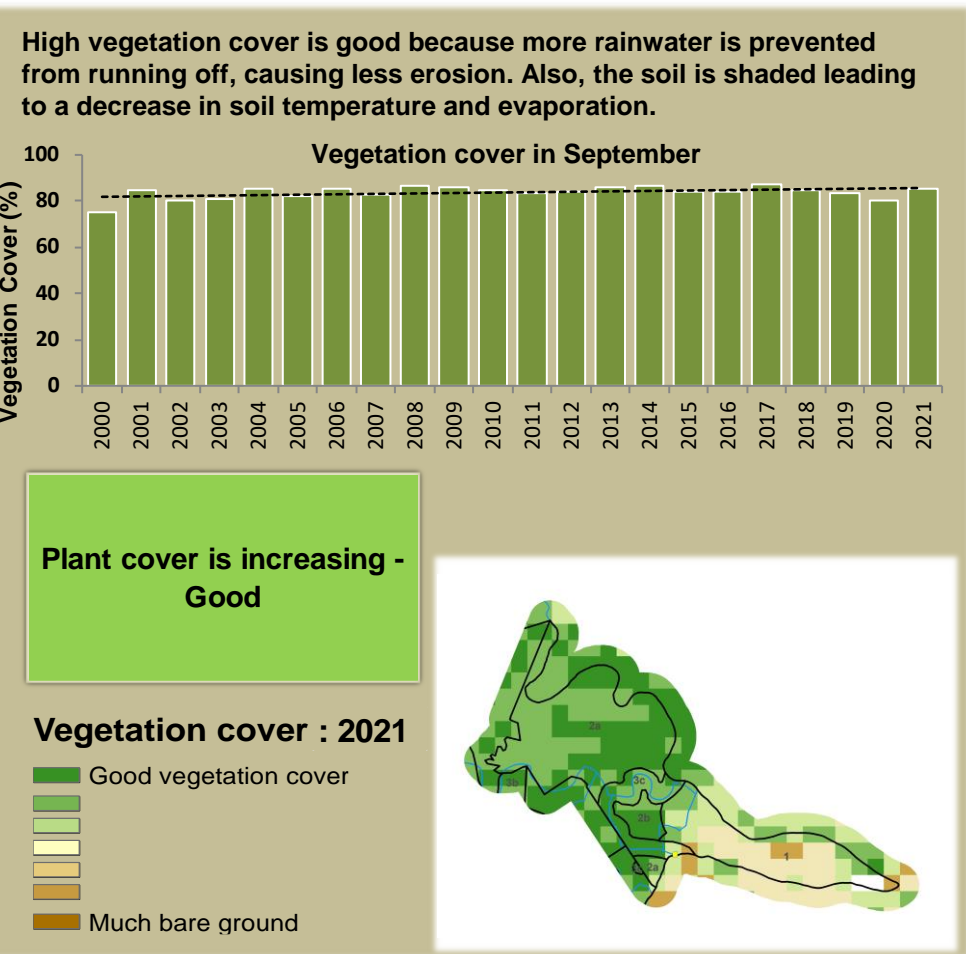

Impalila Climate and Vegetation Report

Adapting in response to the current environmental conditions ...

Seasonal trends in rainfall and vegetation (2022 / 2023 Season)

Vegetation cover trend (2000 - 2021)

Vegetation productivity (February to April) 2023

Fire management

Forage availability

Climate and vegetation patterns assist in our understanding of the status of wildlife and livestock in the conservancy for the effective management of these resources.