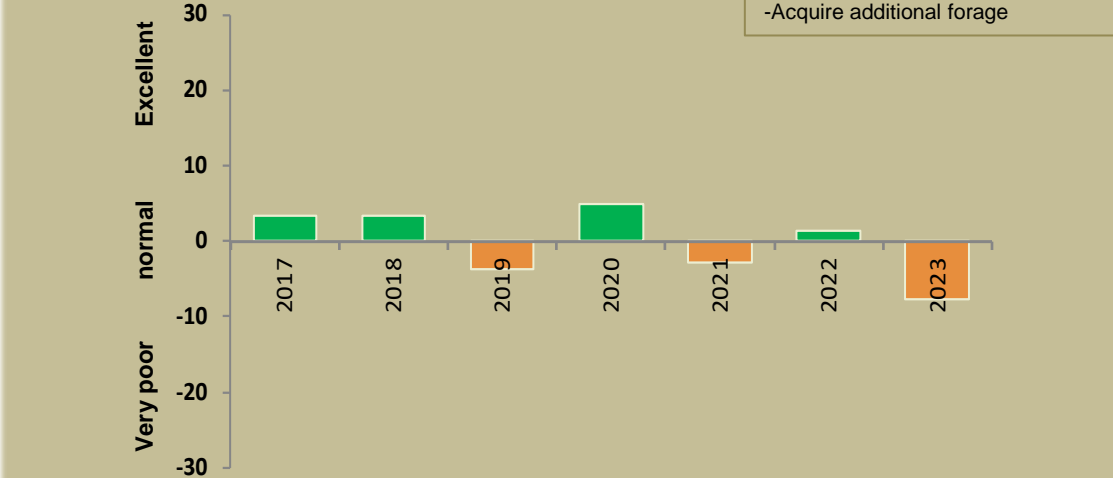

Forage availability

During the growing season enough forage must be produced to sustain livestock and game until the next rainy season