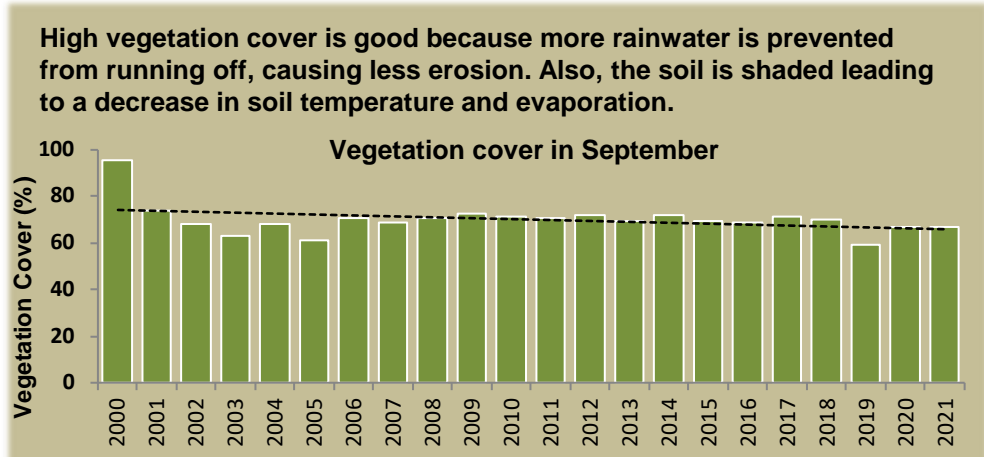

Adapting in response to the current environmental conditions ...

Seasonal trends in rainfall and vegetation (2022 / 2023 Season)

Vegetation cover trend (2000 - 2021)

Plant cover is decreasing - Why?

Vegetation productivity (February to April) 2023