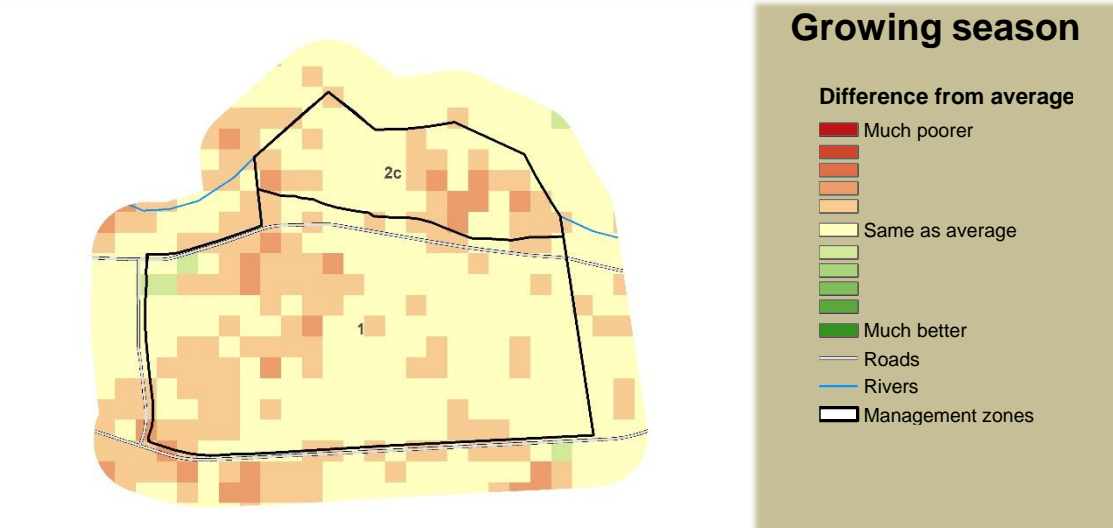

Adapting in response to the current environmental conditions ...

Seasonal trends in rainfall and vegetation (2022 / 2023 Season)

Vegetation cover trend (2000 - 2021)

Plant cover is decreasing - Why?

Vegetation productivity (February to April) 2023

- Zones**
- Settlement & Cropping Area
 - Multiple Use: Livestock Priority
 - Multiple Use: Hunting Priority
 - Multiple Use: Tourism Priority
 - Multiple Use: Mining Priority
 - Exclusive Wildlife: All Utilisation
 - Exclusive Wildlife: Trophy Hunting
 - Exclusive Wildlife: Tourism
 - Exclusive Wildlife: No Disturbance
 - Forest

Climate and vegetation patterns assist in our understanding of the status of wildlife and livestock in the conservancy for the effective management of these resources.