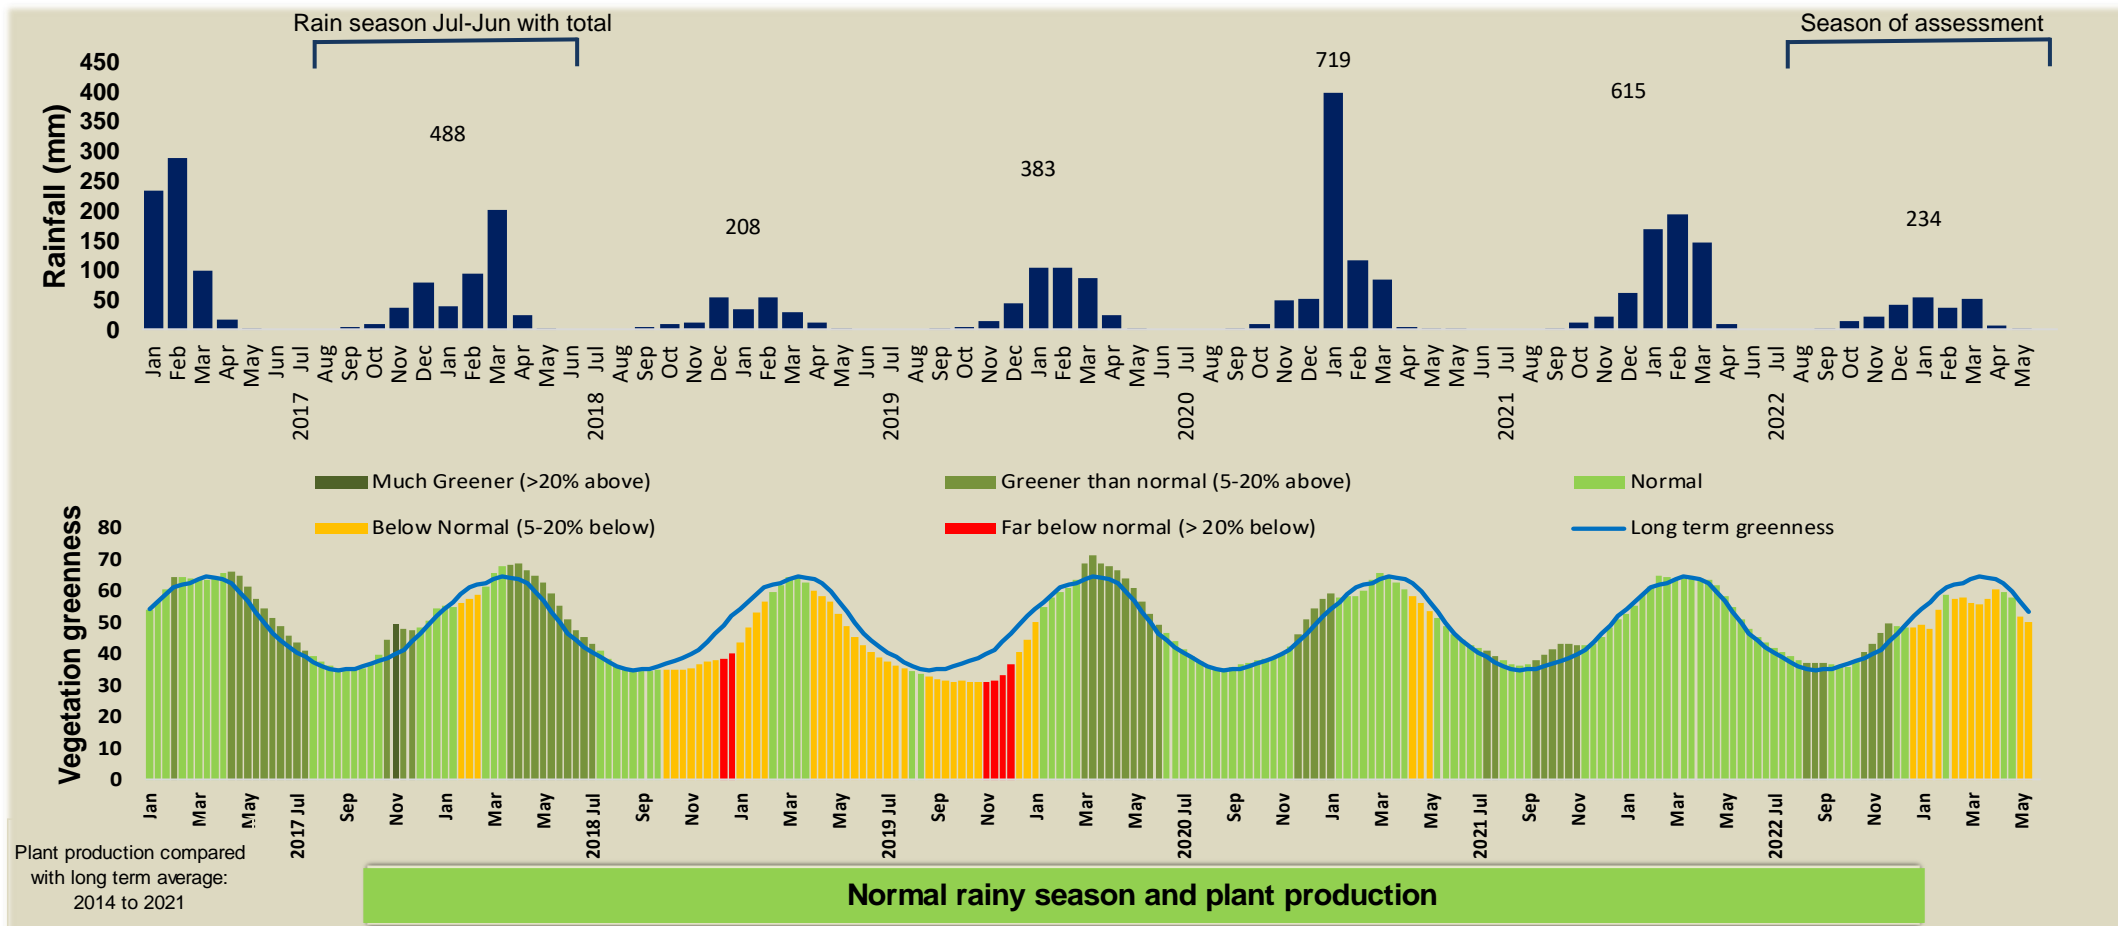

Adapting in response to the current environmental conditions ...

Seasonal trends in rainfall and vegetation (2022 / 2023 Season)

Vegetation cover trend (2000 - 2021)

Plant cover is decreasing - Why?

Vegetation productivity (February to April) 2023

- Zones**
- Settlement & Cropping Area
 - Multiple Use: Livestock Priority
 - Multiple Use: Hunting Priority
 - Multiple Use: Tourism Priority
 - Multiple Use: Mining Priority
 - Exclusive Wildlife: All Utilisation
 - Exclusive Wildlife: Trophy Hunting
 - Exclusive Wildlife: Tourism
 - Exclusive Wildlife: No Disturbance
 - Forest

Fire management

Burns between 2000 and 2022 When and where it burnt in 2022

Forage availability

During the growing season enough forage must be produced to sustain livestock and game until the next rainy season

Climate and vegetation patterns assist in our understanding of the status of wildlife and livestock in the conservancy for the effective management of these resources.