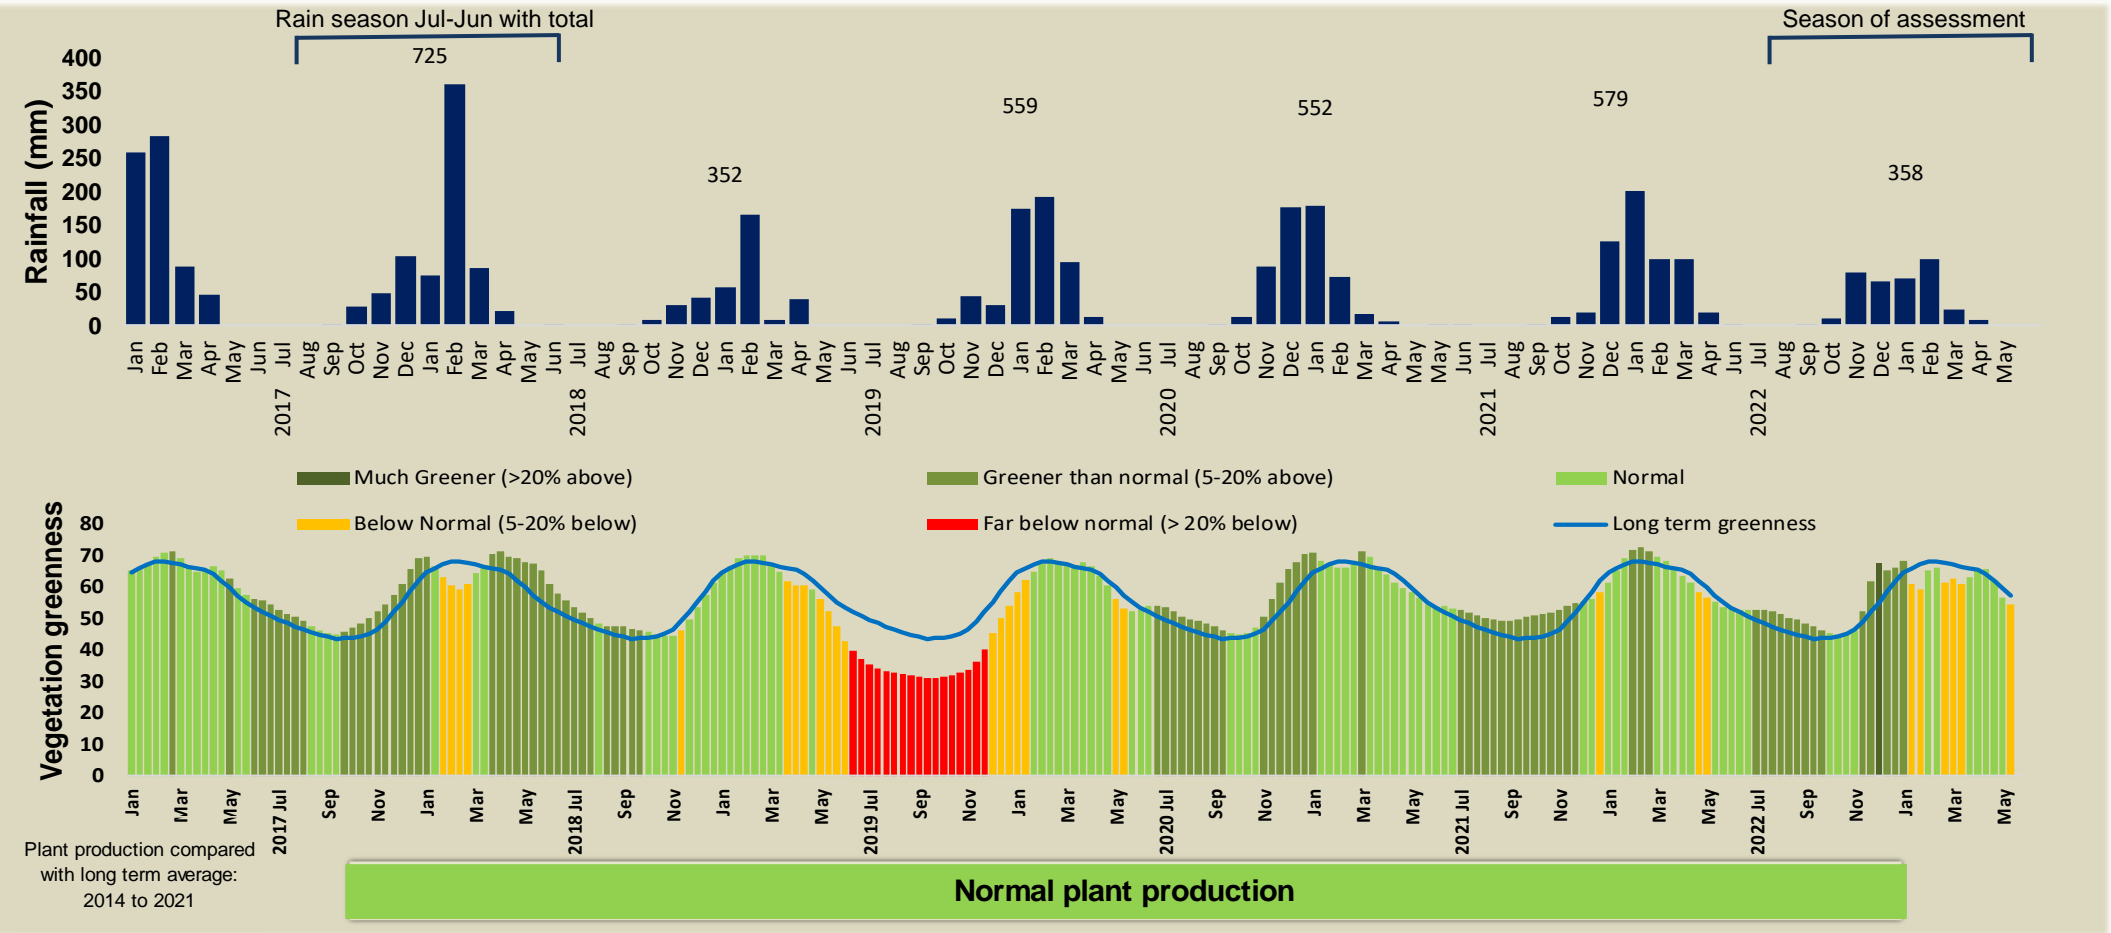

Kabulabula Climate and Vegetation Report

Adapting in response to the current environmental conditions ...

Seasonal trends in rainfall and vegetation (2022 / 2023 Season)

Vegetation cover trend (2000 - 2021)

Vegetation productivity (February to April) 2023

Fire management

Forage availability

Climate and vegetation patterns assist in our understanding of the status of wildlife and livestock in the conservancy for the effective management of these resources.