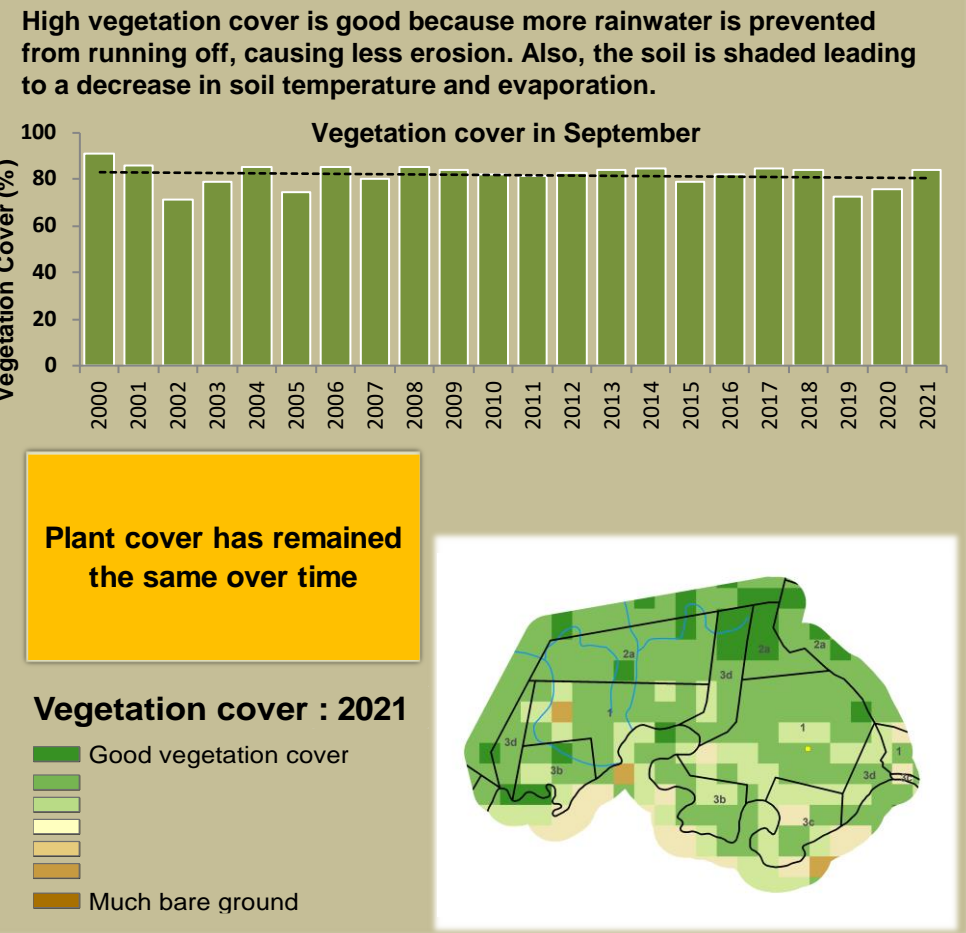

Kabulabula Climate and Vegetation Report

Adapting in response to the current environmental conditions ...

Seasonal trends in rainfall and vegetation (2022 / 2023 Season)

Vegetation cover trend (2000 - 2021)

Vegetation productivity (February to April) 2023

Fire management

Forage availability

Climate and vegetation patterns assist in our understanding of the status of wildlife and livestock in the conservancy for the effective management of these resources.