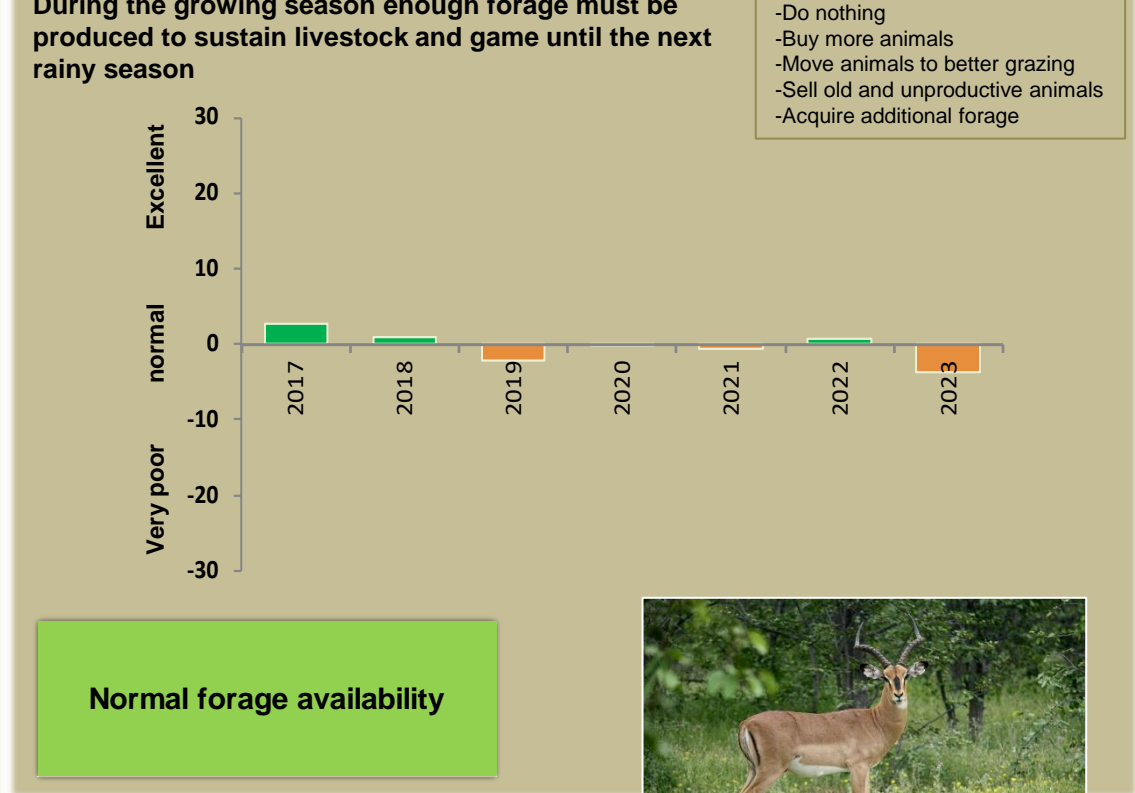

Kabulabula Climate and Vegetation Report

Adapting in response to the current environmental conditions ...

Seasonal trends in rainfall and vegetation (2022 / 2023 Season)

Vegetation cover trend (2000 - 2021)

Vegetation productivity (February to April) 2023

Fire management

Forage availability

Climate and vegetation patterns assist in our understanding of the status of wildlife and livestock in the conservancy for the effective management of these resources.