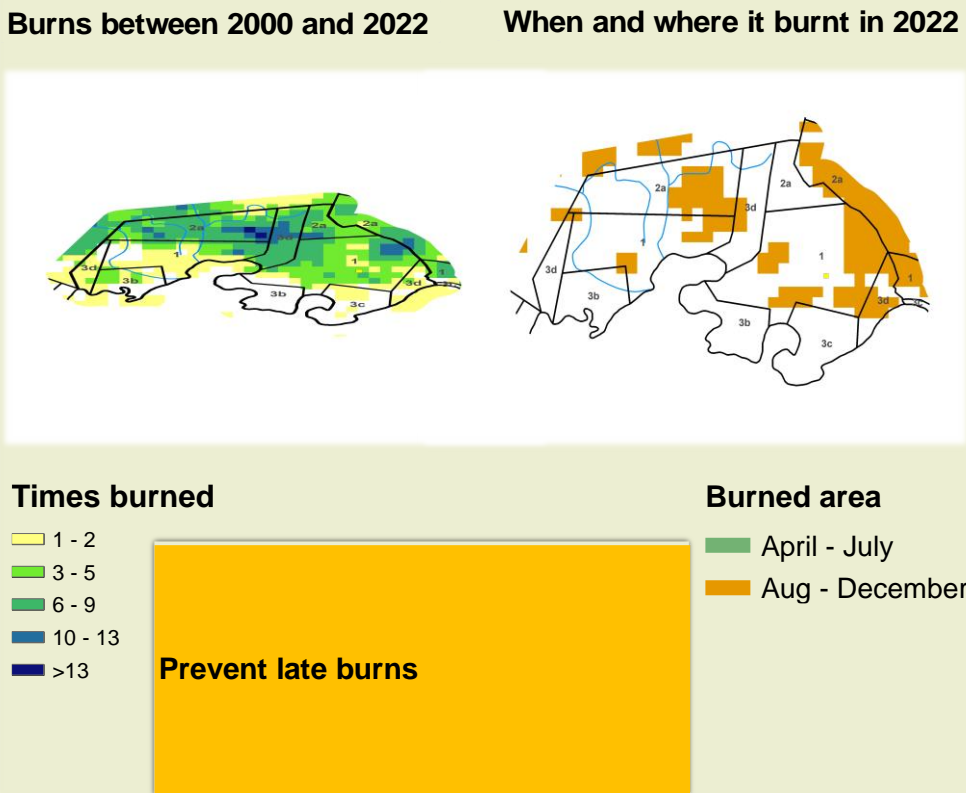

Kabulabula Climate and Vegetation Report

Adapting in response to the current environmental conditions ...

Seasonal trends in rainfall and vegetation (2022 / 2023 Season)

Vegetation cover trend (2000 - 2021)

Vegetation productivity (February to April) 2023

Fire management

Forage availability

Climate and vegetation patterns assist in our understanding of the status of wildlife and livestock in the conservancy for the effective management of these resources.