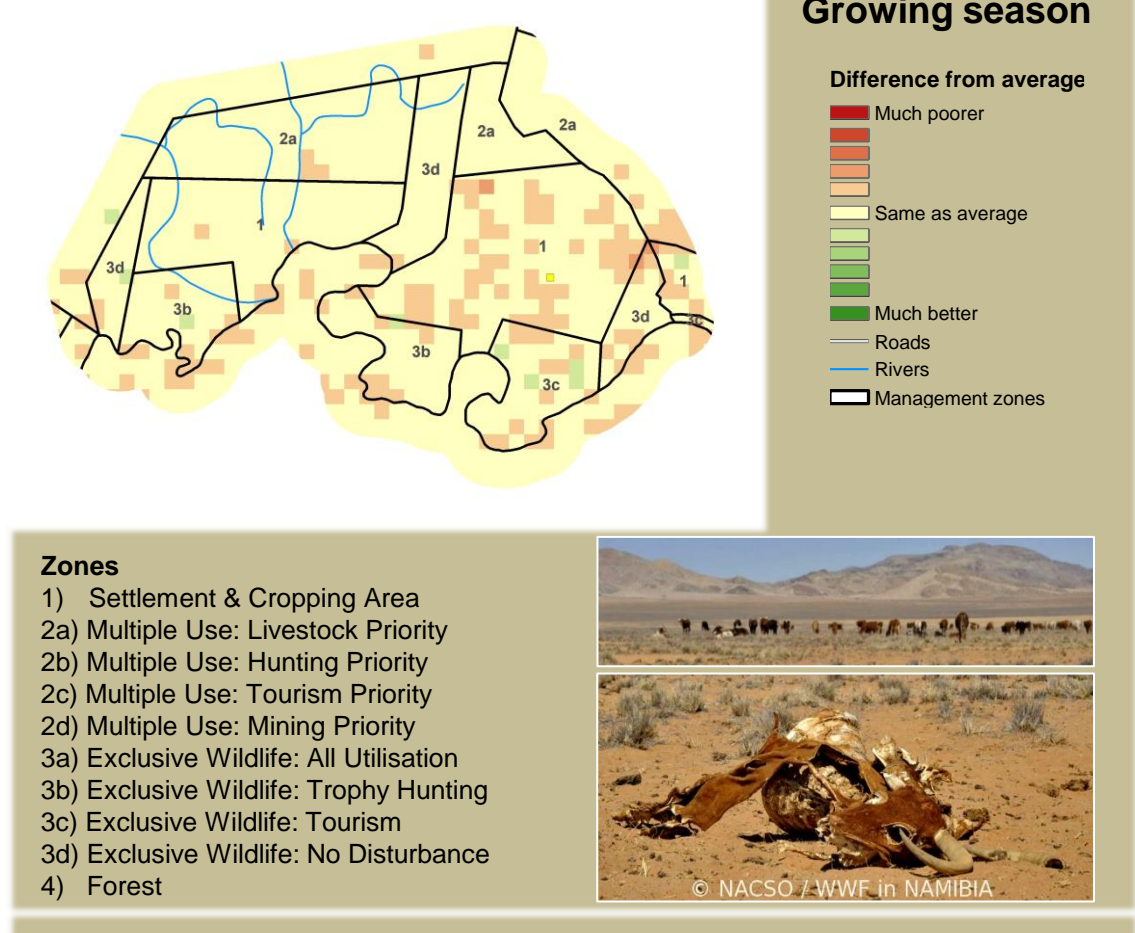

Kabulabula Climate and Vegetation Report

Adapting in response to the current environmental conditions ...

Seasonal trends in rainfall and vegetation (2022 / 2023 Season)

Vegetation cover trend (2000 - 2021)

Vegetation productivity (February to April) 2023

Fire management

Forage availability

Climate and vegetation patterns assist in our understanding of the status of wildlife and livestock in the conservancy for the effective management of these resources.