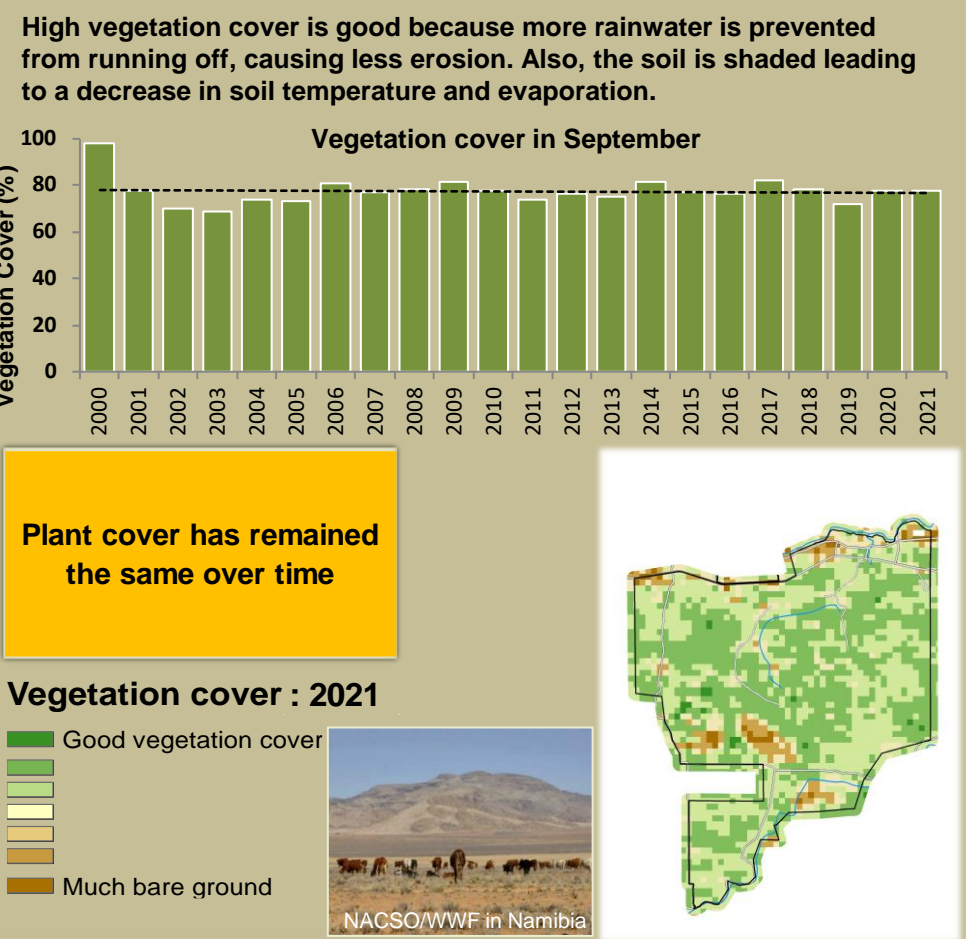

Kapinga Kamwalye Climate and Vegetation Report

Adapting in response to the current environmental conditions ...

Seasonal trends in rainfall and vegetation (2022 / 2023 Season)

Vegetation cover trend (2000 - 2021)

Vegetation productivity (February to April) 2023

Fire management

Forage availability

Climate and vegetation patterns assist in our understanding of the status of wildlife and livestock in the conservancy for the effective management of these resources.