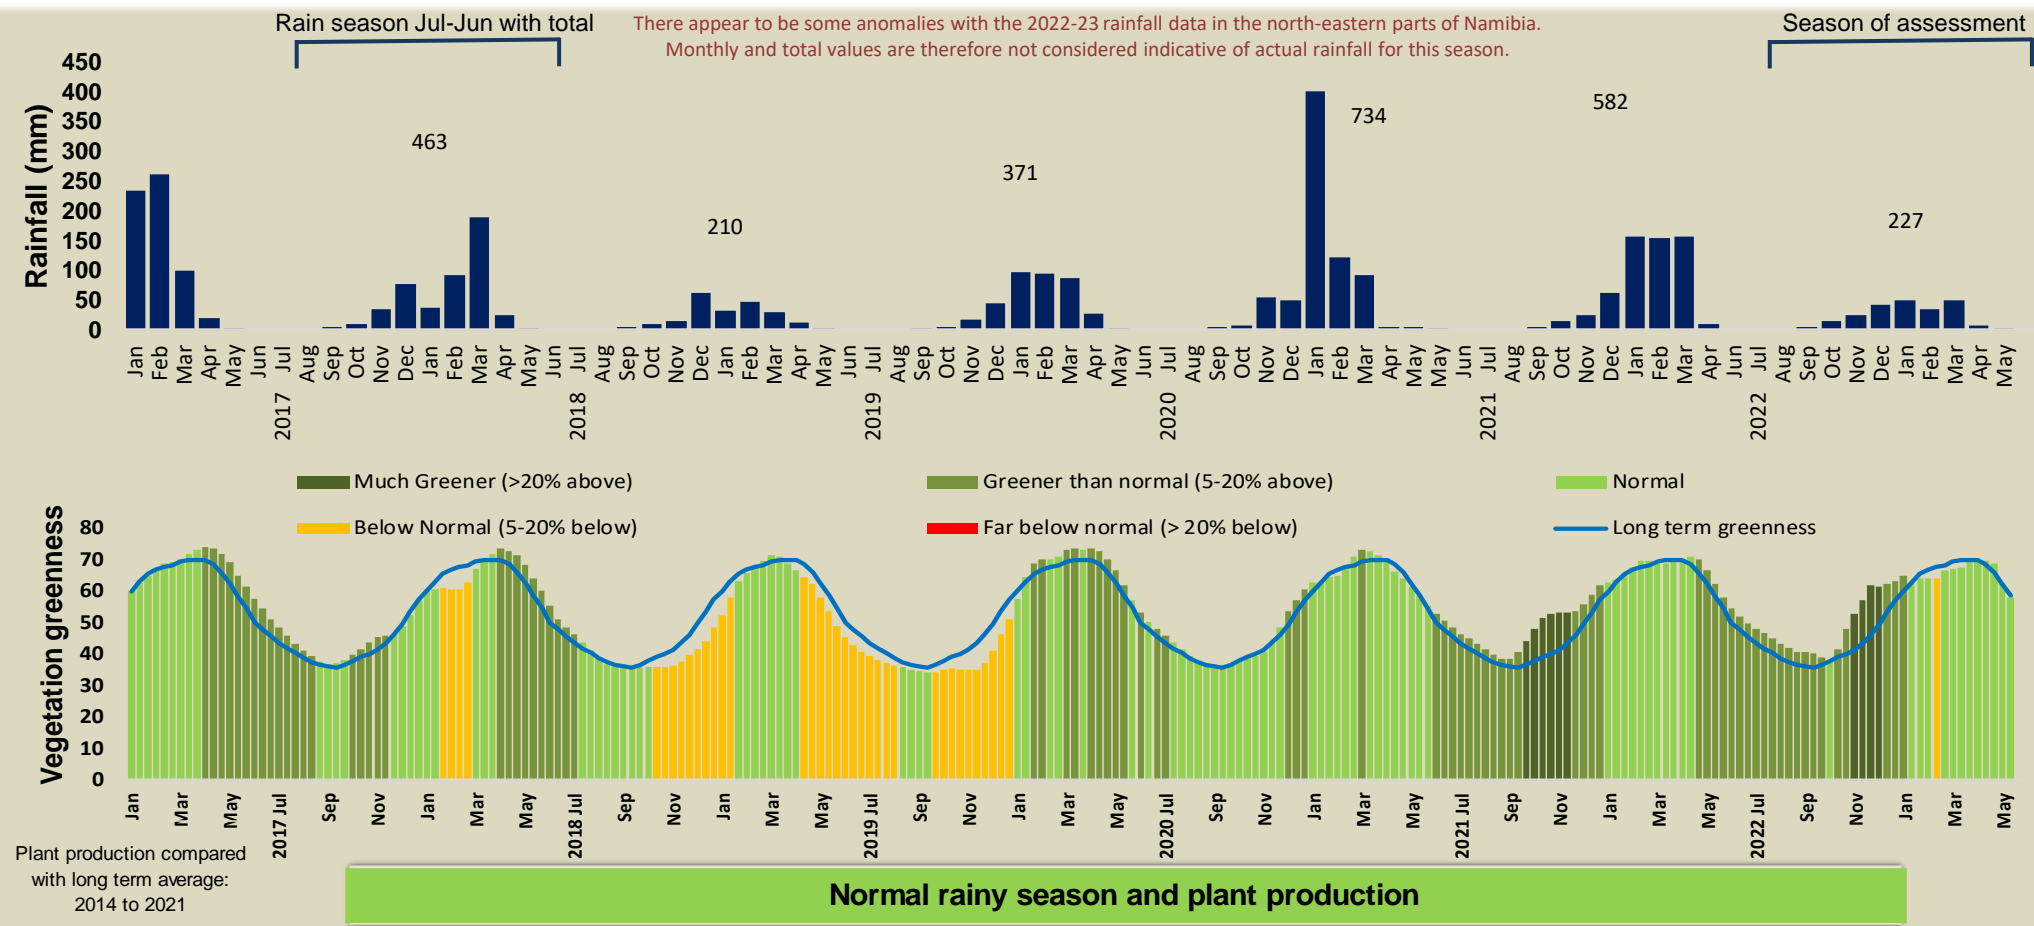

Kapinga Kamwalye Climate and Vegetation Report

Adapting in response to the current environmental conditions ...

Seasonal trends in rainfall and vegetation (2022 / 2023 Season)

Vegetation cover trend (2000 - 2021)

Vegetation productivity (February to April) 2023

Fire management

Forage availability

Climate and vegetation patterns assist in our understanding of the status of wildlife and livestock in the conservancy for the effective management of these resources.