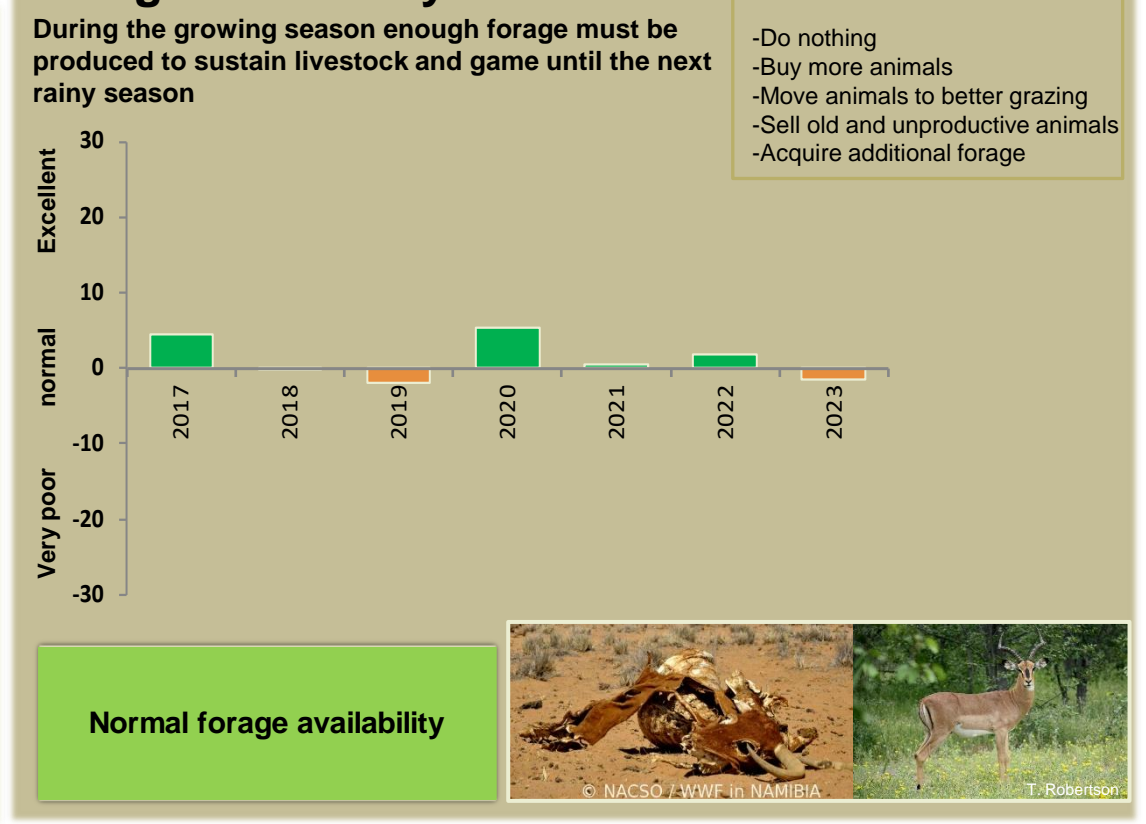

Kapinga Kamwalye Climate and Vegetation Report

Adapting in response to the current environmental conditions ...

Seasonal trends in rainfall and vegetation (2022 / 2023 Season)

Vegetation cover trend (2000 - 2021)

Vegetation productivity (February to April) 2023

Fire management

Forage availability

Climate and vegetation patterns assist in our understanding of the status of wildlife and livestock in the conservancy for the effective management of these resources.