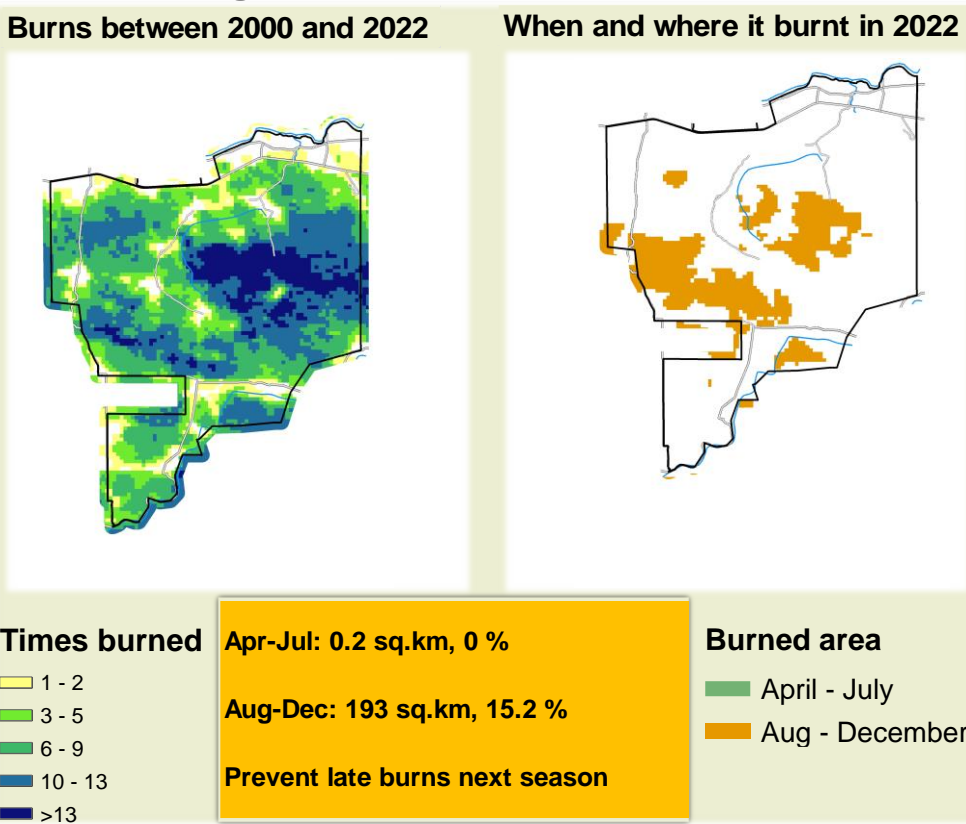

Kapinga Kamwalye Climate and Vegetation Report

Adapting in response to the current environmental conditions ...

Seasonal trends in rainfall and vegetation (2022 / 2023 Season)

Vegetation cover trend (2000 - 2021)

Vegetation productivity (February to April) 2023

Fire management

Forage availability

Climate and vegetation patterns assist in our understanding of the status of wildlife and livestock in the conservancy for the effective management of these resources.