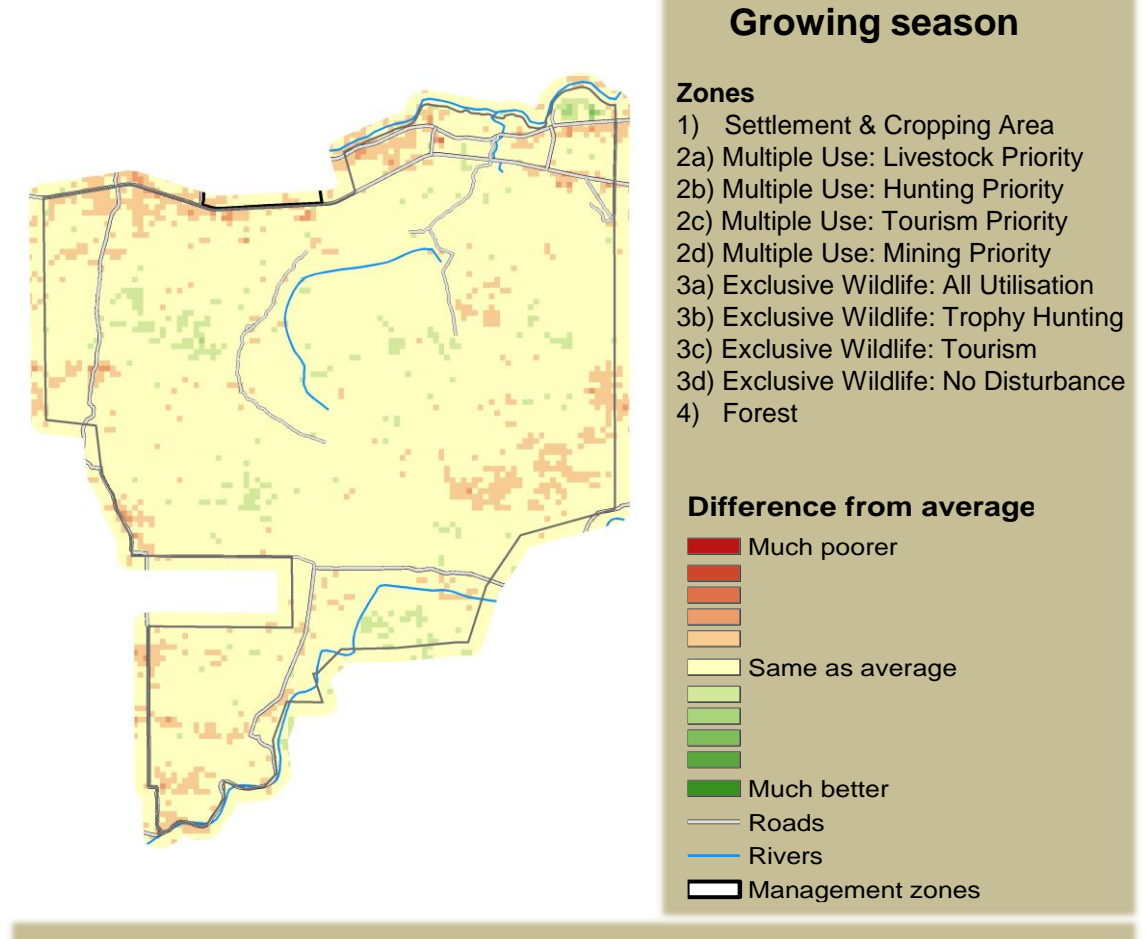

Kapinga Kamwalye Climate and Vegetation Report

Adapting in response to the current environmental conditions ...

Seasonal trends in rainfall and vegetation (2022 / 2023 Season)

Vegetation cover trend (2000 - 2021)

Vegetation productivity (February to April) 2023

Fire management

Forage availability

Climate and vegetation patterns assist in our understanding of the status of wildlife and livestock in the conservancy for the effective management of these resources.