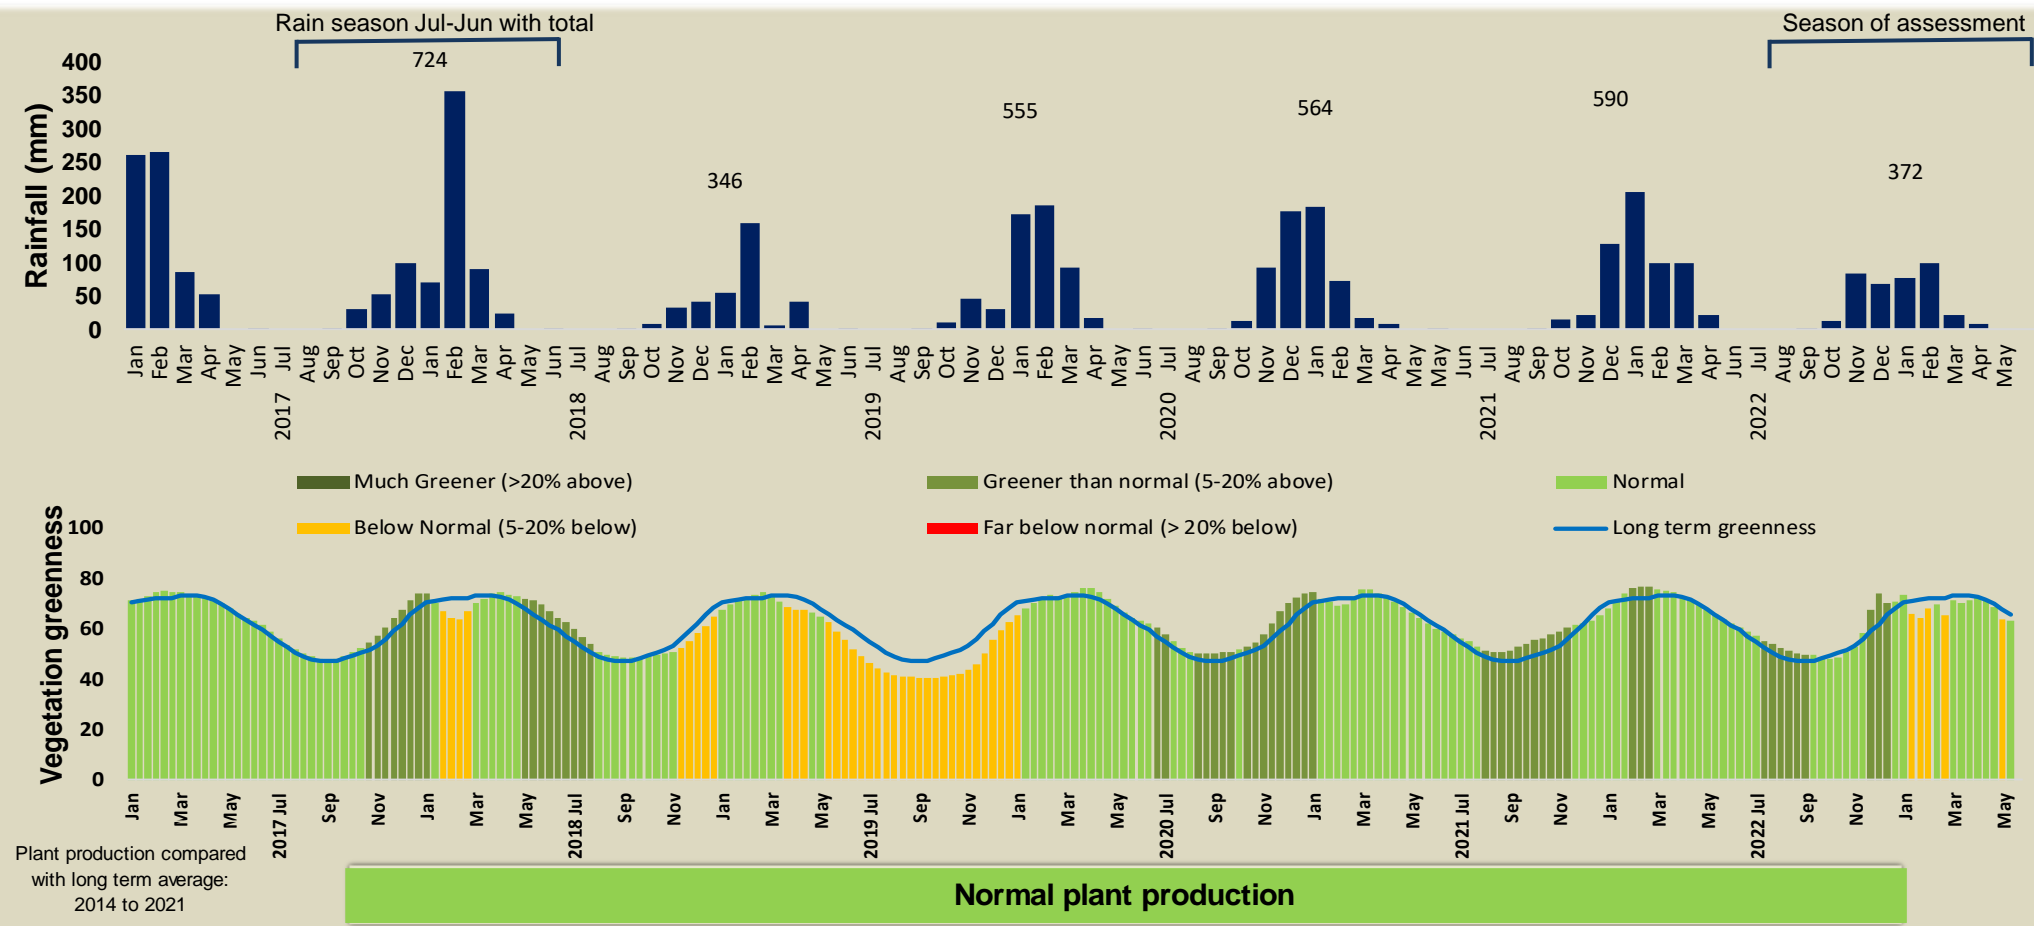

Kasika Climate and Vegetation Report

Adapting in response to the current environmental conditions ...

Seasonal trends in rainfall and vegetation (2022 / 2023 Season)

Vegetation cover trend (2000 - 2021)

Vegetation productivity (February to April) 2023

Fire management

Forage availability

Climate and vegetation patterns assist in our understanding of the status of wildlife and livestock in the conservancy for the effective management of these resources.