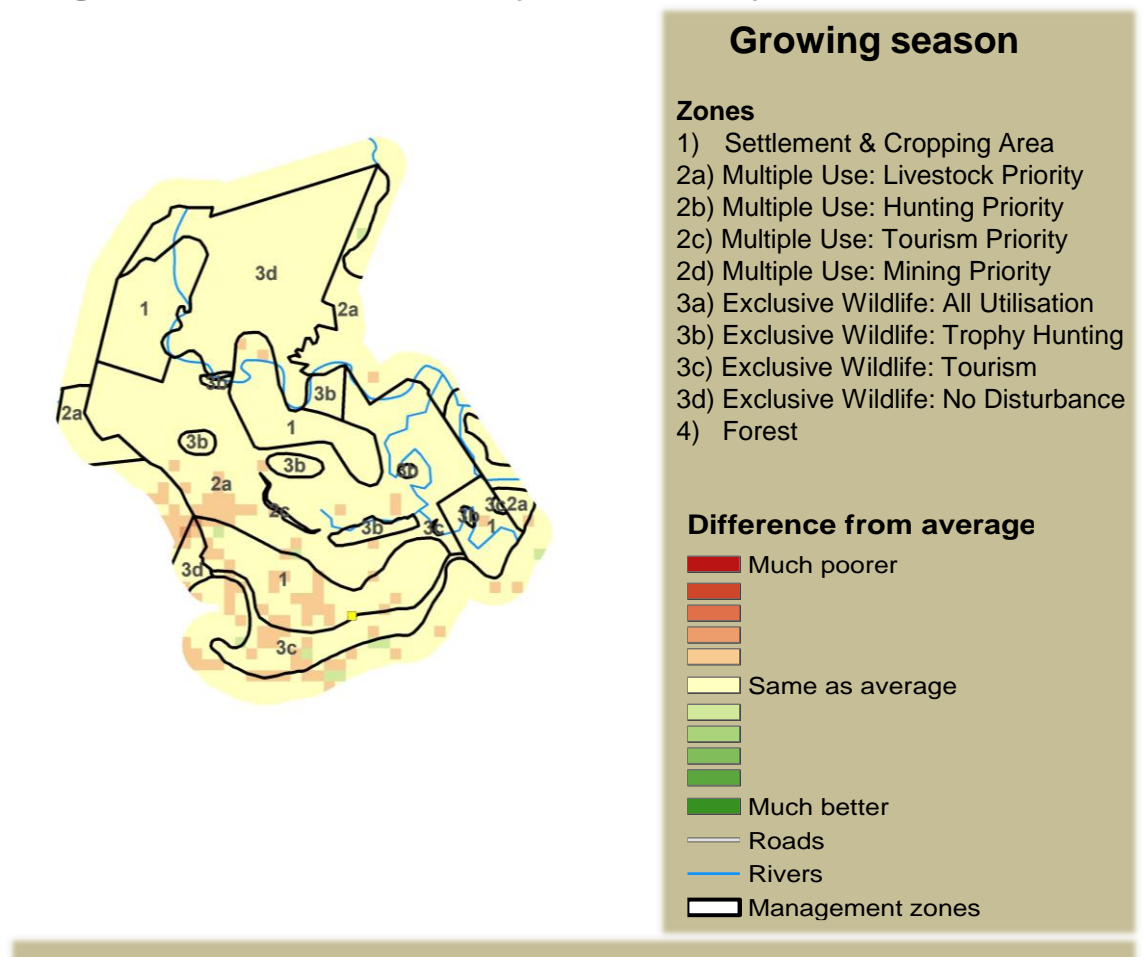

Kasika Climate and Vegetation Report

Adapting in response to the current environmental conditions ...

Seasonal trends in rainfall and vegetation (2022 / 2023 Season)

Vegetation cover trend (2000 - 2021)

Vegetation productivity (February to April) 2023

Fire management

Forage availability

Climate and vegetation patterns assist in our understanding of the status of wildlife and livestock in the conservancy for the effective management of these resources.