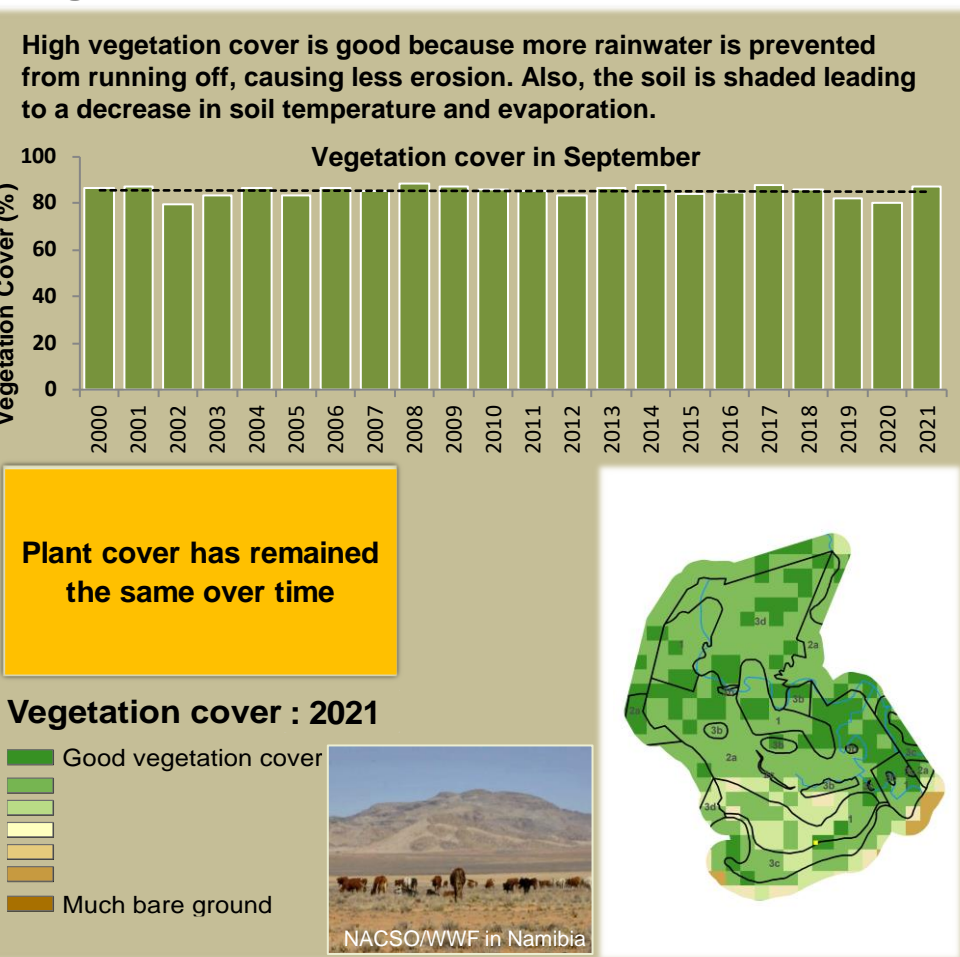

Kasika Climate and Vegetation Report

Adapting in response to the current environmental conditions ...

Seasonal trends in rainfall and vegetation (2022 / 2023 Season)

Vegetation cover trend (2000 - 2021)

Vegetation productivity (February to April) 2023

Fire management

Forage availability

Climate and vegetation patterns assist in our understanding of the status of wildlife and livestock in the conservancy for the effective management of these resources.