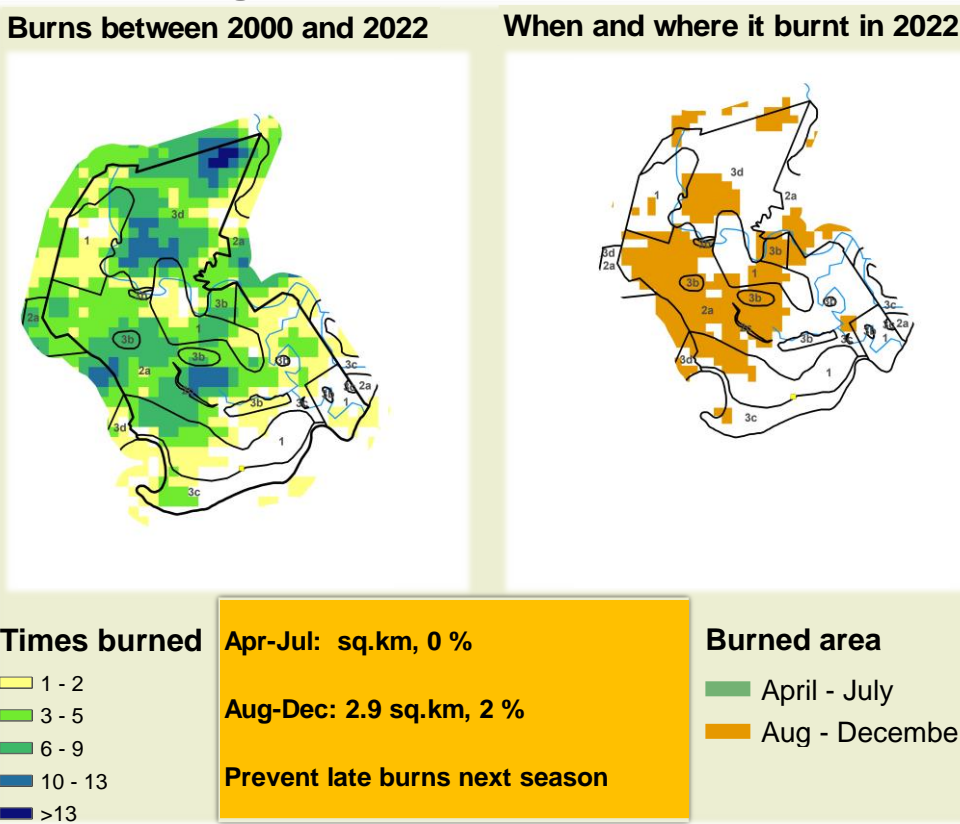

Kasika Climate and Vegetation Report

Adapting in response to the current environmental conditions ...

Seasonal trends in rainfall and vegetation (2022 / 2023 Season)

Vegetation cover trend (2000 - 2021)

Vegetation productivity (February to April) 2023

Fire management

Forage availability

Climate and vegetation patterns assist in our understanding of the status of wildlife and livestock in the conservancy for the effective management of these resources.