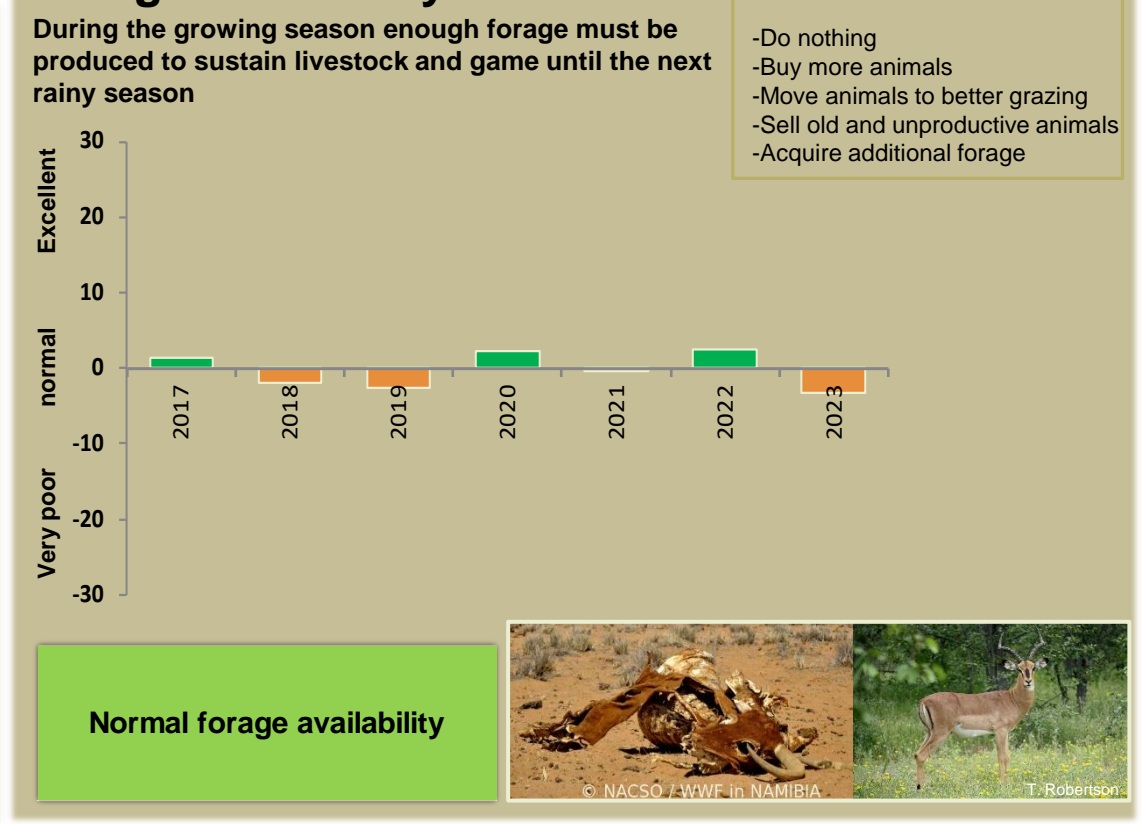

Kasika Climate and Vegetation Report

Adapting in response to the current environmental conditions ...

Seasonal trends in rainfall and vegetation (2022 / 2023 Season)

Vegetation cover trend (2000 - 2021)

Vegetation productivity (February to April) 2023

Fire management

Forage availability

Climate and vegetation patterns assist in our understanding of the status of wildlife and livestock in the conservancy for the effective management of these resources.