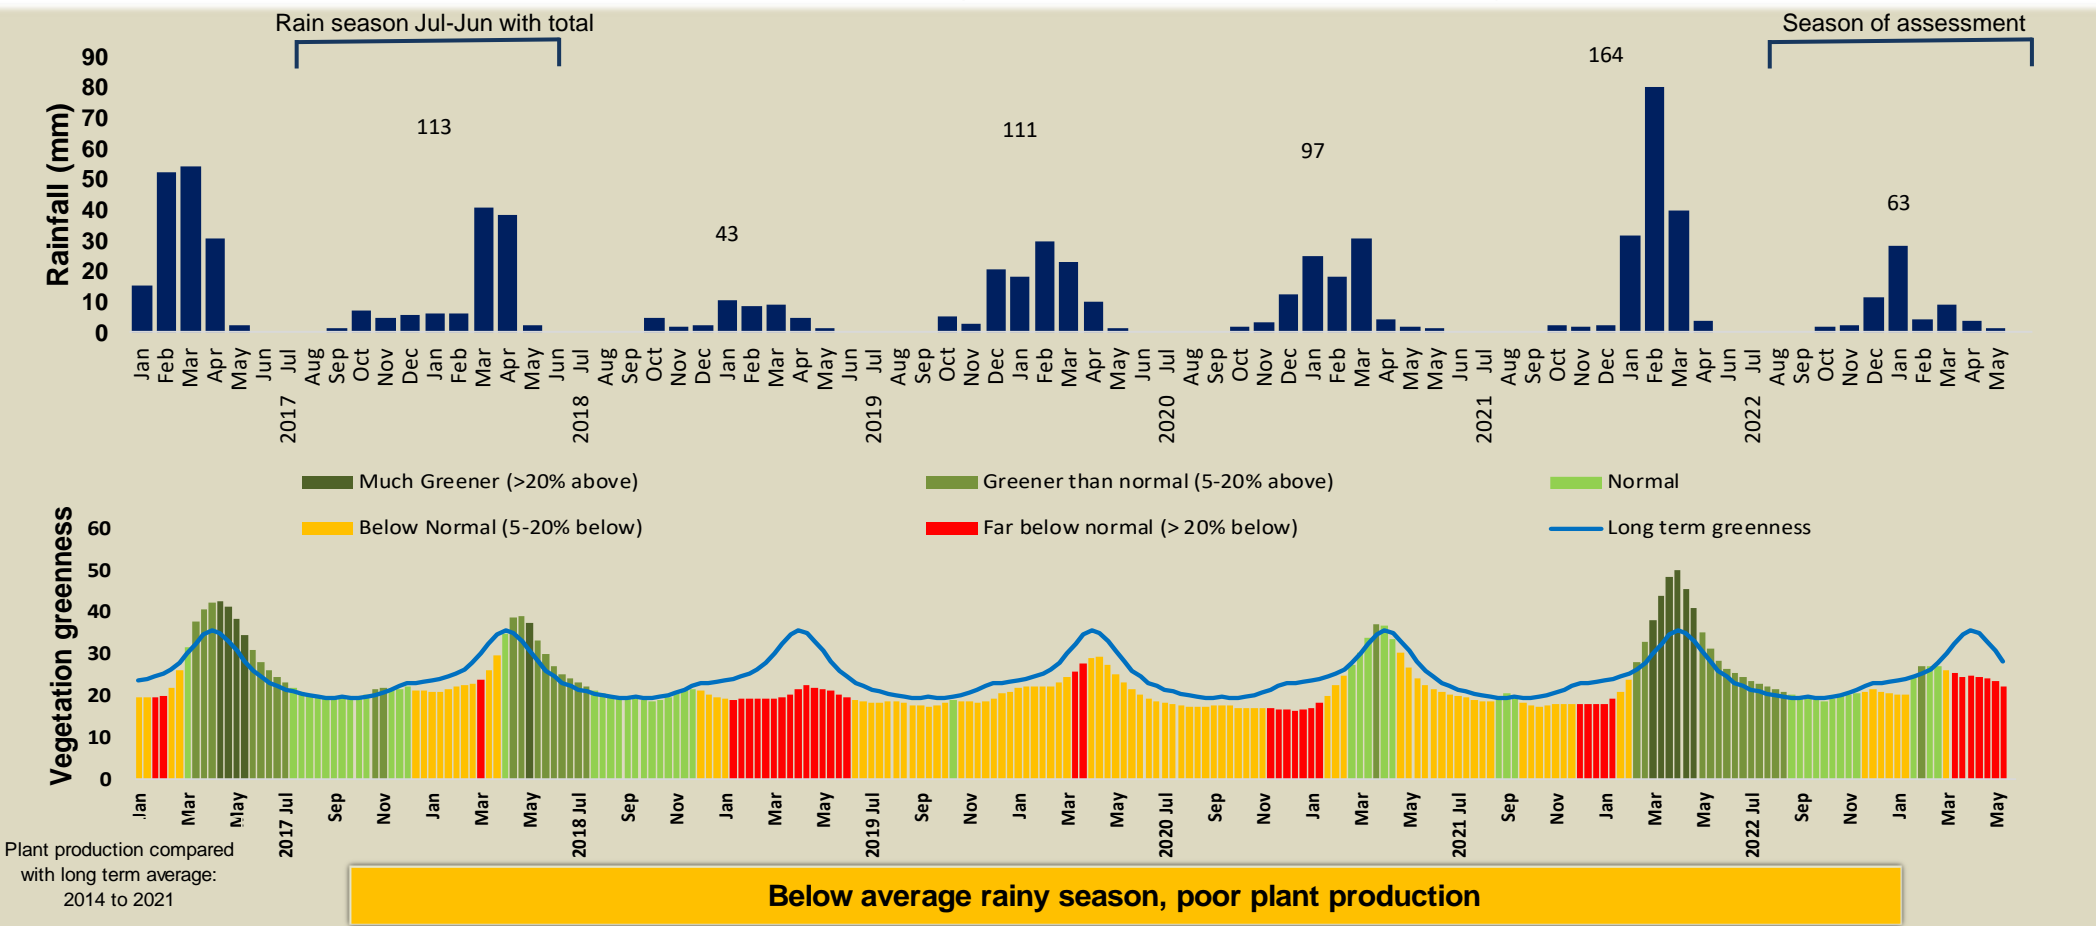

Adapting in response to the current environmental conditions ...

Seasonal trends in rainfall and vegetation (2022 / 2023 Season)

Vegetation cover trend (2000 - 2022)

Vegetation productivity (February to April) 2023

Fire management

Forage availability

Climate and vegetation patterns assist in our understanding of the status of wildlife and livestock in the conservancy for the effective management of these resources.