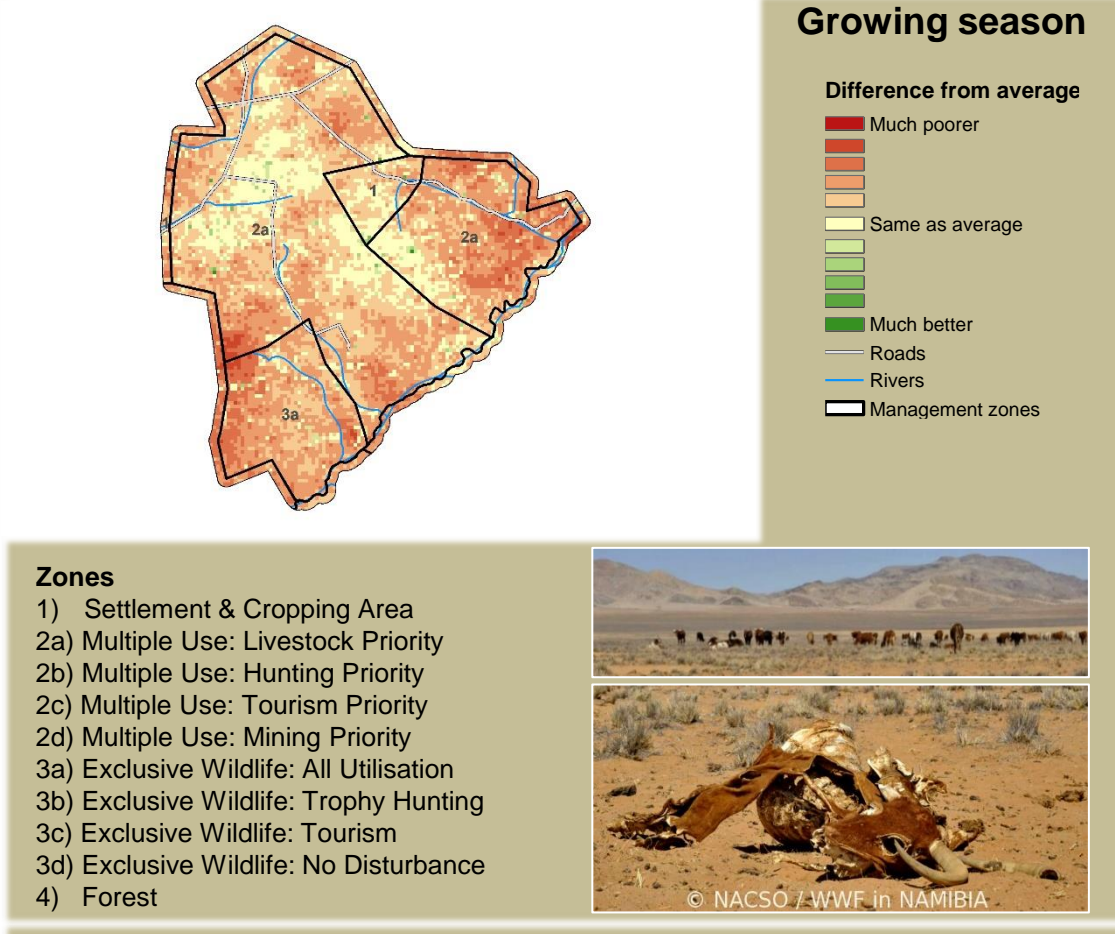

Adapting in response to the current environmental conditions ...

Seasonal trends in rainfall and vegetation (2022 / 2023 Season)

Vegetation cover trend (2000 - 2022)

Vegetation productivity (February to April) 2023

Fire management

Forage availability

Climate and vegetation patterns assist in our understanding of the status of wildlife and livestock in the conservancy for the effective management of these resources.