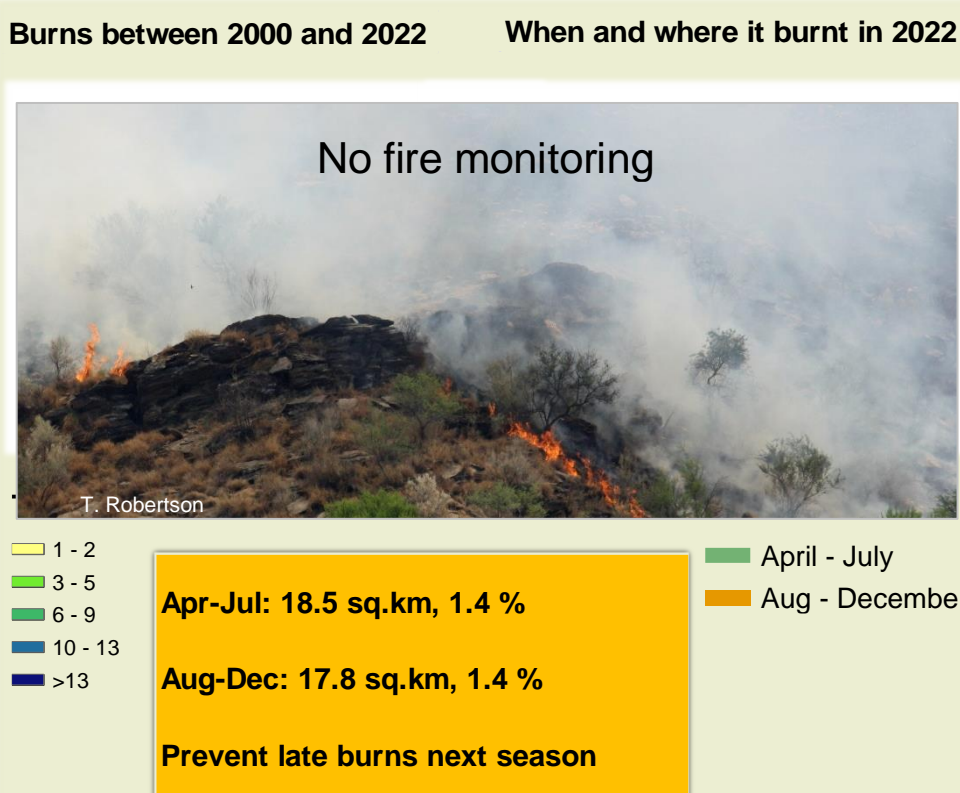

Adapting in response to the current environmental conditions ...

Seasonal trends in rainfall and vegetation (2022 / 2023 Season)

Vegetation cover trend (2000 - 2022)

Vegetation productivity (February to April) 2023

Fire management

Forage availability

Climate and vegetation patterns assist in our understanding of the status of wildlife and livestock in the conservancy for the effective management of these resources.