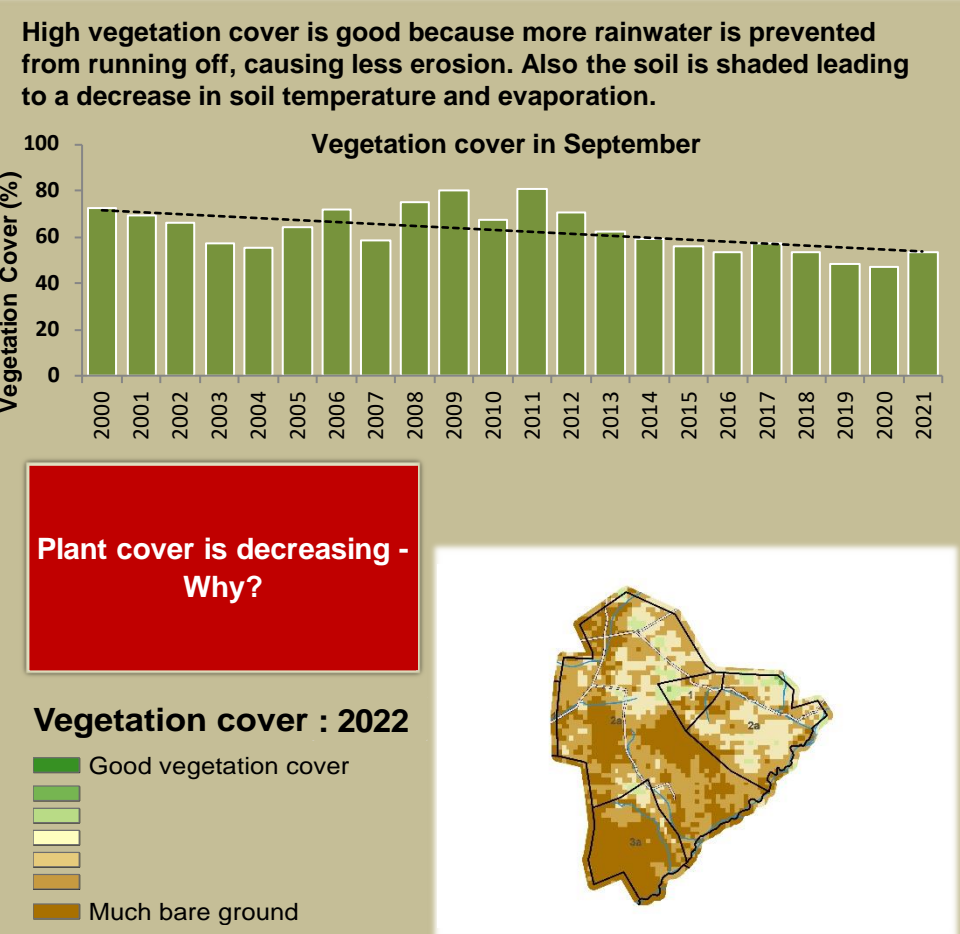

Adapting in response to the current environmental conditions ...

Seasonal trends in rainfall and vegetation (2022 / 2023 Season)

Vegetation cover trend (2000 - 2022)

Vegetation productivity (February to April) 2023

Fire management

Forage availability

Climate and vegetation patterns assist in our understanding of the status of wildlife and livestock in the conservancy for the effective management of these resources.