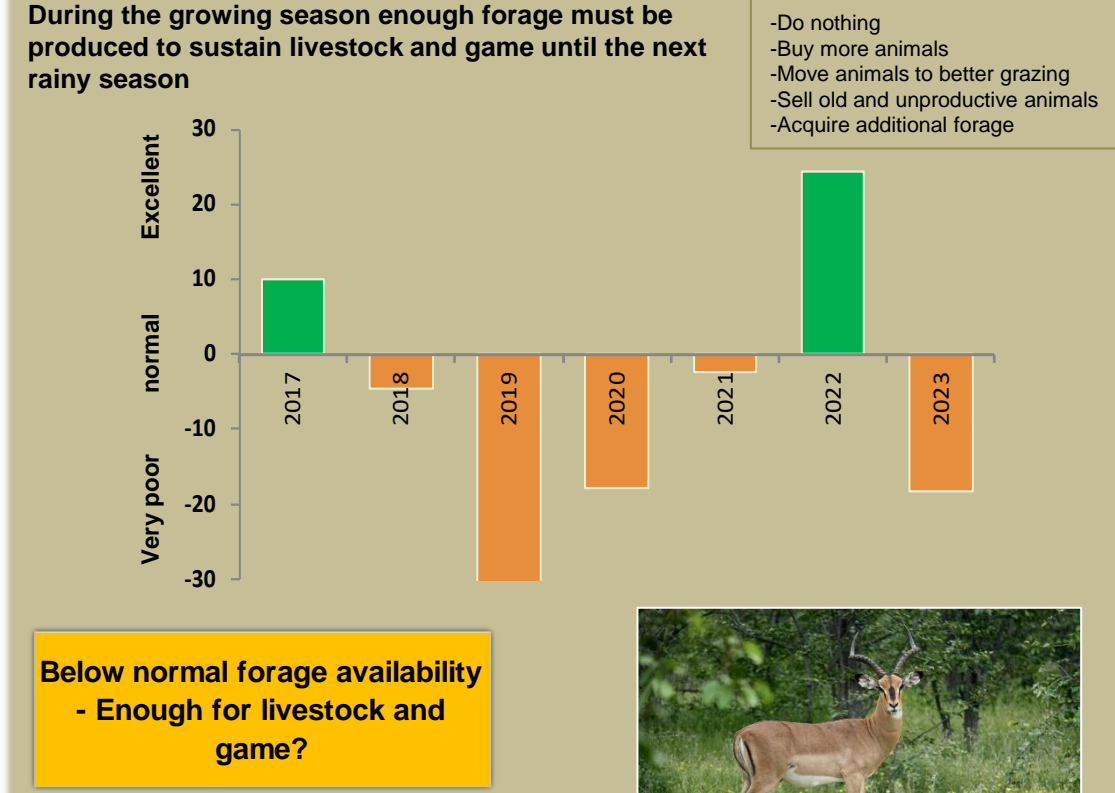

Adapting in response to the current environmental conditions ...

Seasonal trends in rainfall and vegetation (2022 / 2023 Season)

Vegetation cover trend (2000 - 2022)

Vegetation productivity (February to April) 2023

Fire management

Forage availability

Climate and vegetation patterns assist in our understanding of the status of wildlife and livestock in the conservancy for the effective management of these resources.