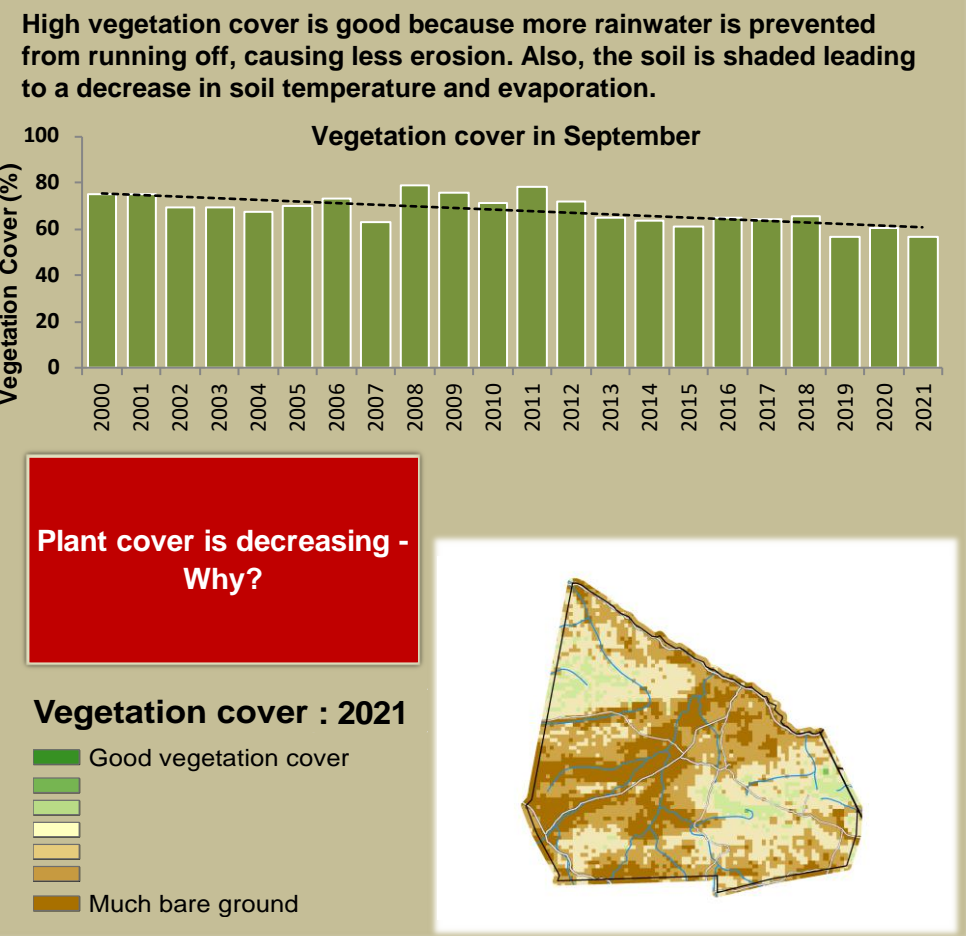

Kunene River Climate and Vegetation Report

Adapting in response to the current environmental conditions ...

Seasonal trends in rainfall and vegetation (2022 / 2023 Season)

Vegetation cover trend (2000 - 2021)

Vegetation productivity (February to April) 2023

Fire management

Forage availability

Climate and vegetation patterns assist in our understanding of the status of wildlife and livestock in the conservancy for the effective management of these resources.