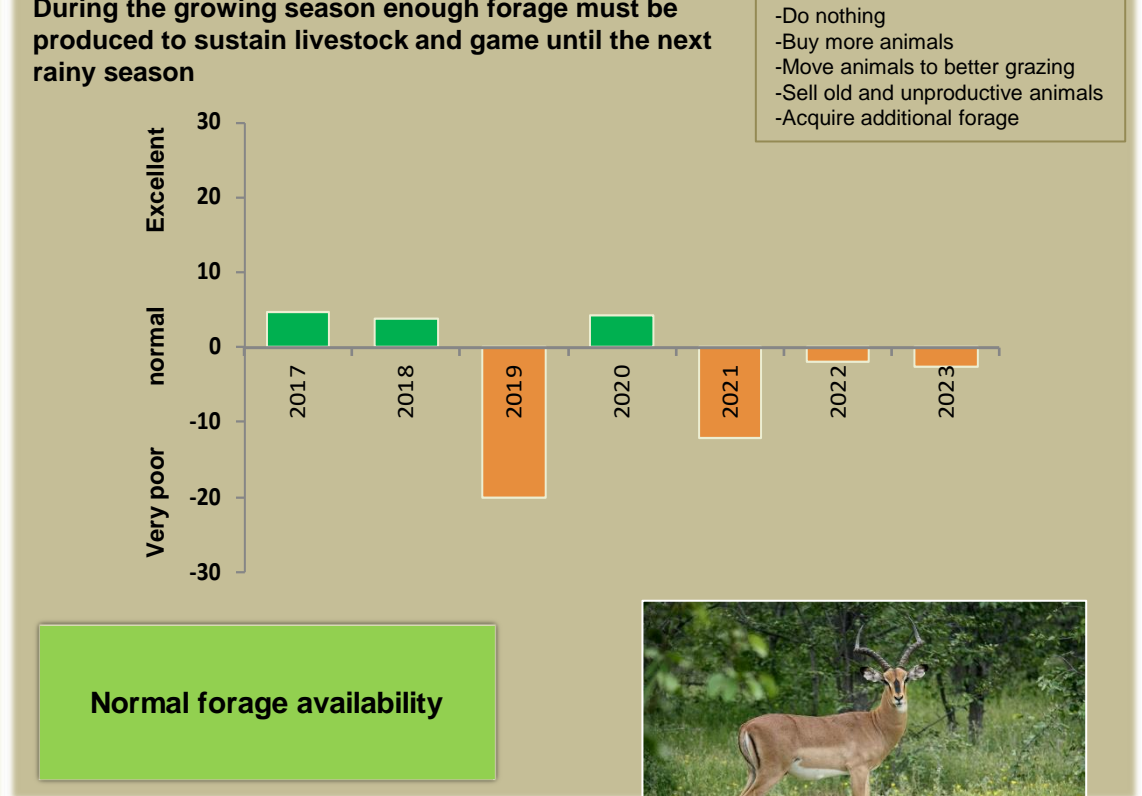

Kunene River Climate and Vegetation Report

Adapting in response to the current environmental conditions ...

Seasonal trends in rainfall and vegetation (2022 / 2023 Season)

Vegetation cover trend (2000 - 2021)

Vegetation productivity (February to April) 2023

Fire management

Forage availability

Climate and vegetation patterns assist in our understanding of the status of wildlife and livestock in the conservancy for the effective management of these resources.