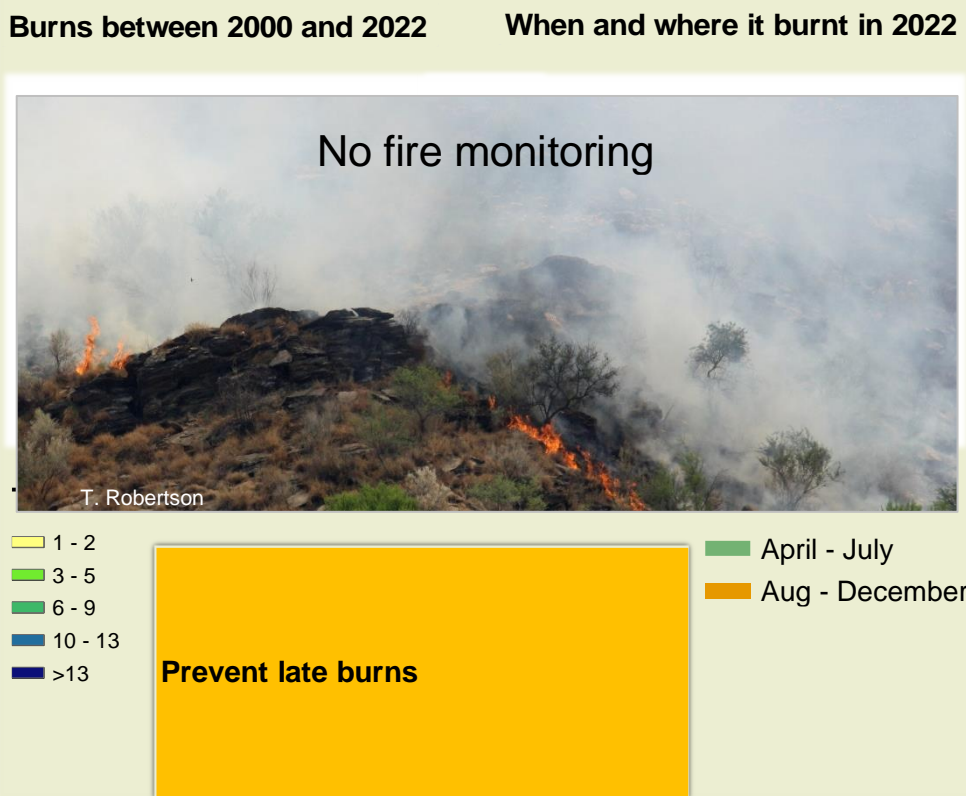

Kunene River Climate and Vegetation Report

Adapting in response to the current environmental conditions ...

Seasonal trends in rainfall and vegetation (2022 / 2023 Season)

Vegetation cover trend (2000 - 2021)

Vegetation productivity (February to April) 2023

Fire management

Forage availability

Climate and vegetation patterns assist in our understanding of the status of wildlife and livestock in the conservancy for the effective management of these resources.