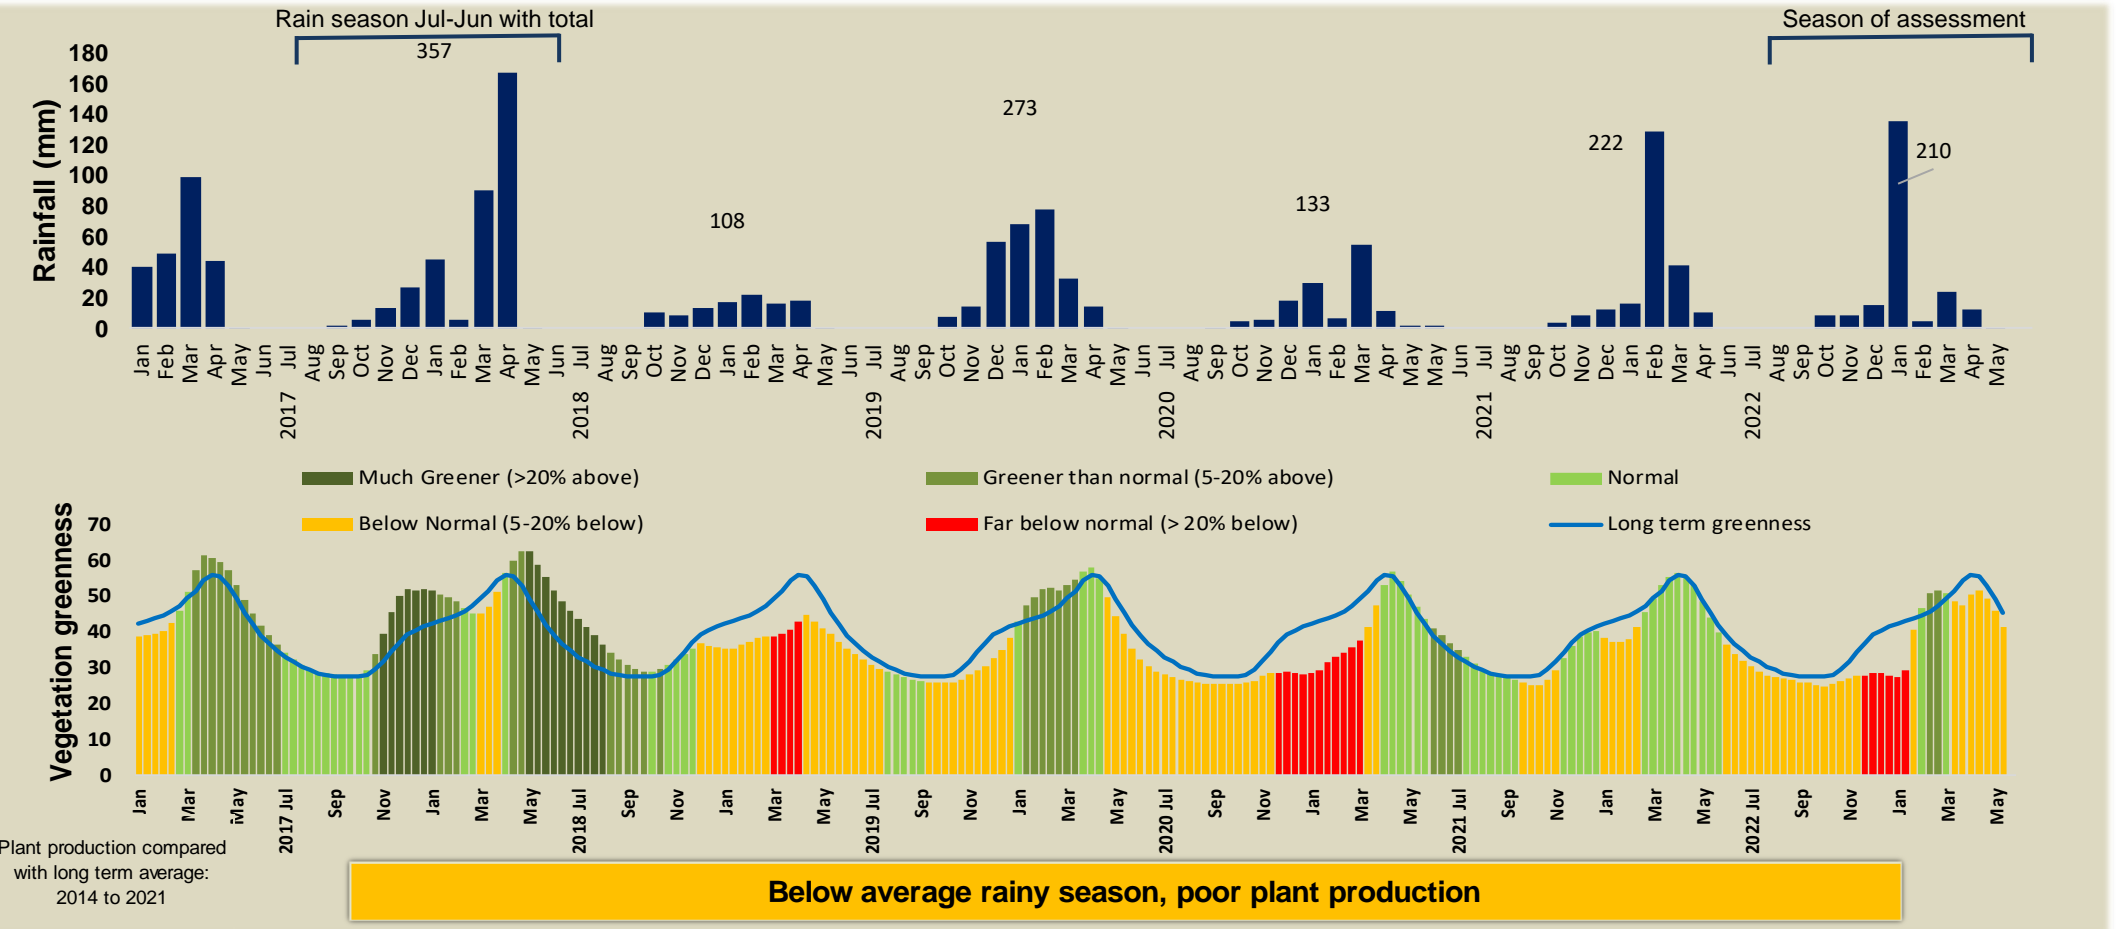

Kunene River Climate and Vegetation Report

Adapting in response to the current environmental conditions ...

Seasonal trends in rainfall and vegetation (2022 / 2023 Season)

Vegetation cover trend (2000 - 2021)

Vegetation productivity (February to April) 2023

Fire management

Forage availability

Climate and vegetation patterns assist in our understanding of the status of wildlife and livestock in the conservancy for the effective management of these resources.