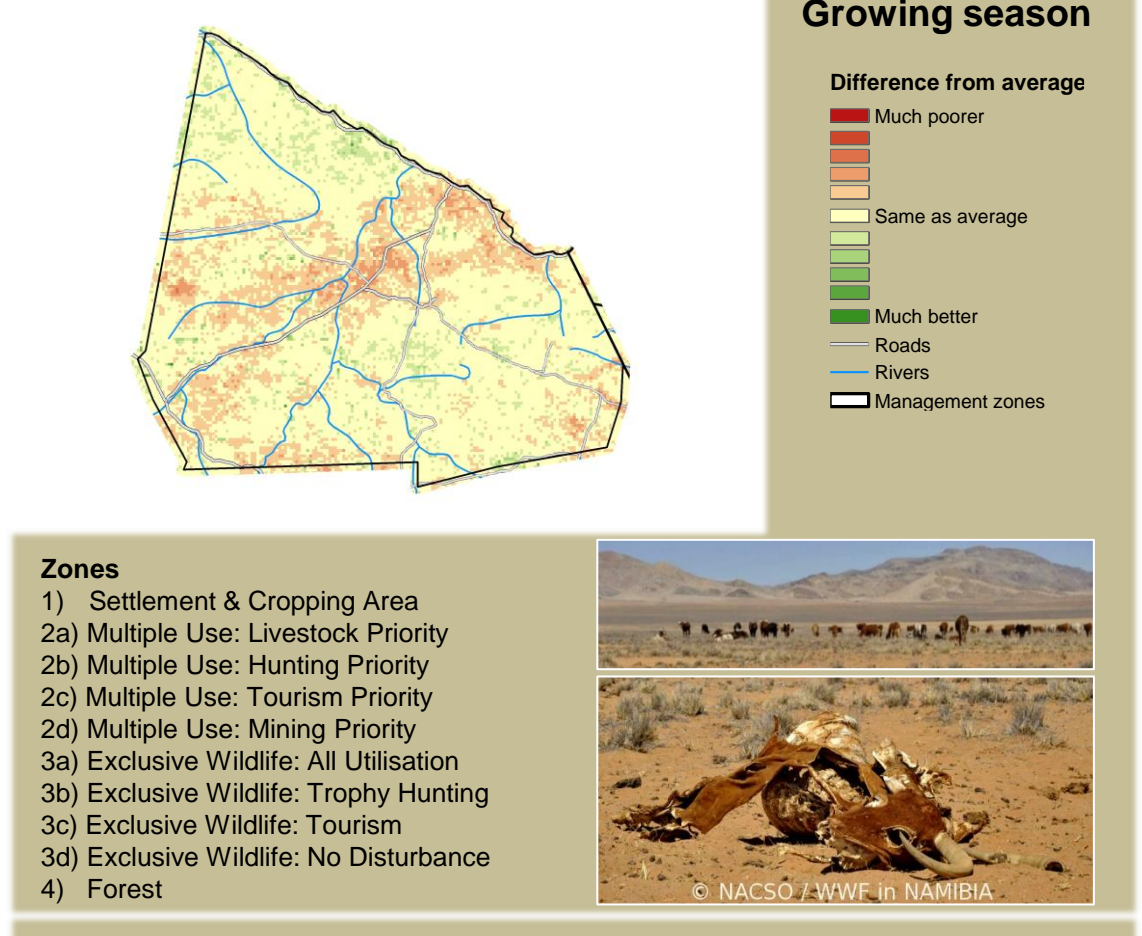

Kunene River Climate and Vegetation Report

Adapting in response to the current environmental conditions ...

Seasonal trends in rainfall and vegetation (2022 / 2023 Season)

Vegetation cover trend (2000 - 2021)

Vegetation productivity (February to April) 2023

Fire management

Forage availability

Climate and vegetation patterns assist in our understanding of the status of wildlife and livestock in the conservancy for the effective management of these resources.