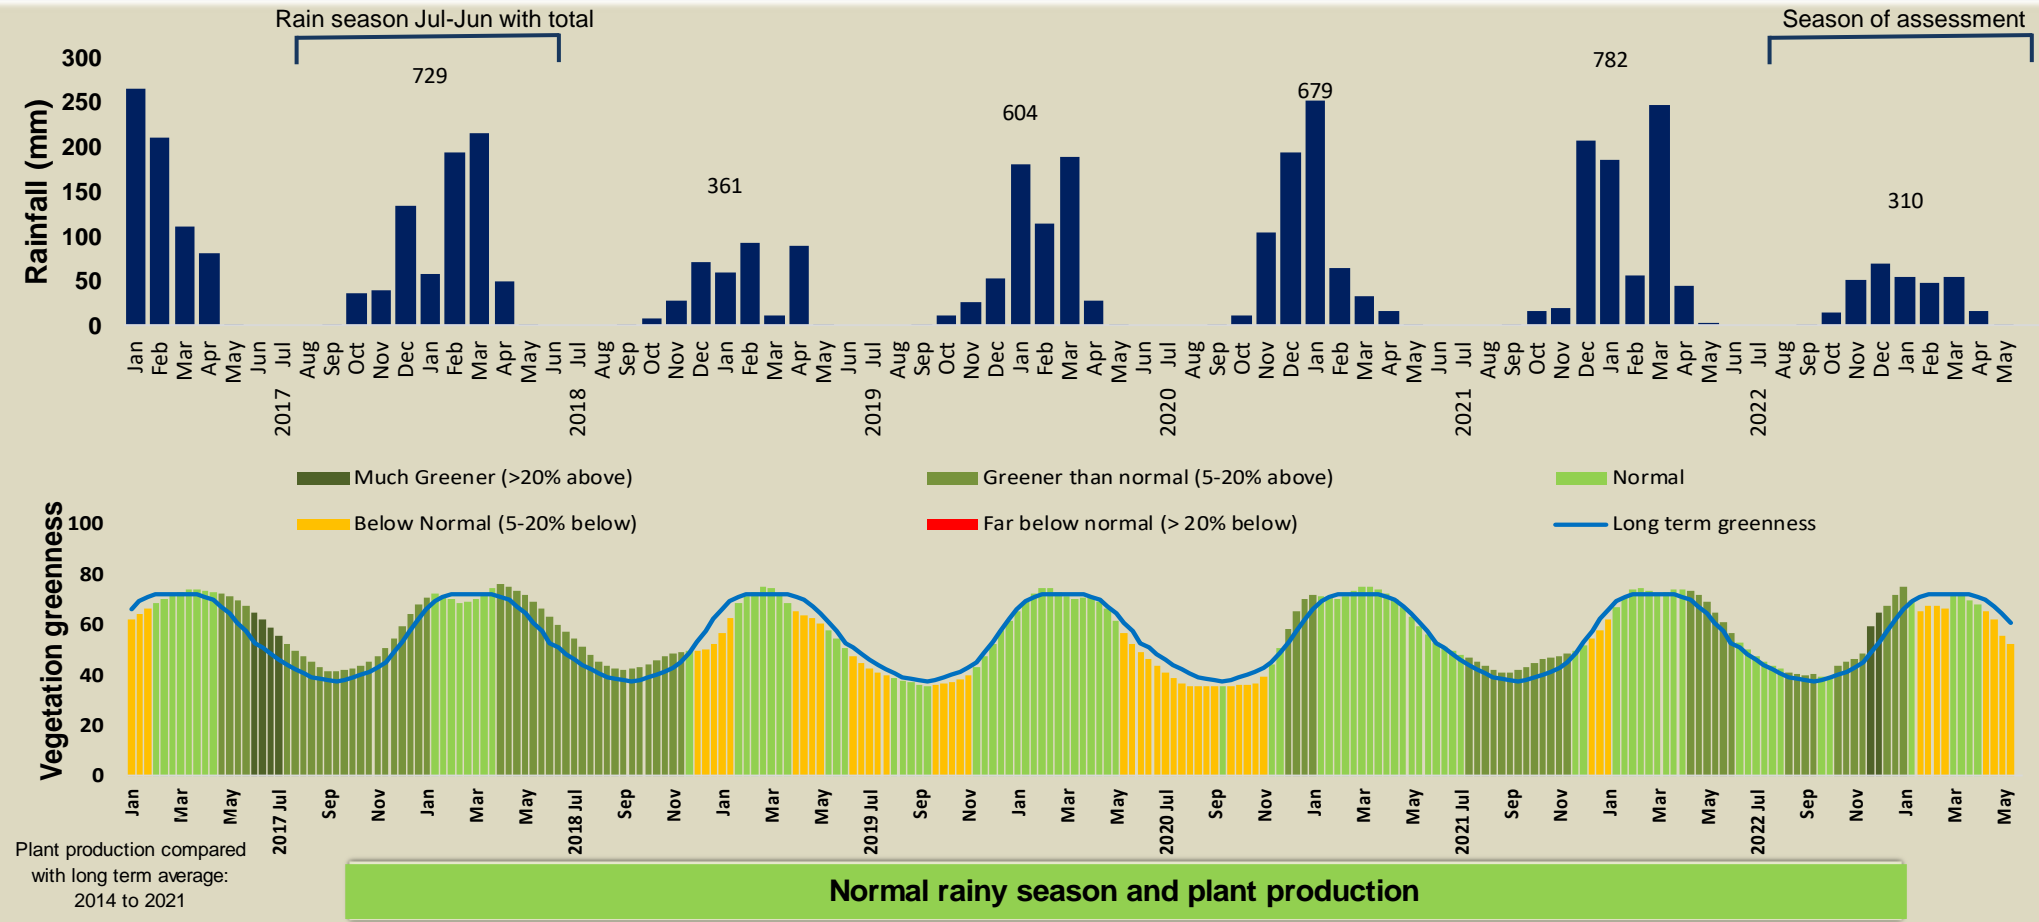

Adapting in response to the current environmental conditions ...

## Seasonal trends in rainfall and vegetation (2022 / 2023 Season)

## Vegetation cover trend (2000 - 2021)

## Vegetation productivity (February to April) 2023