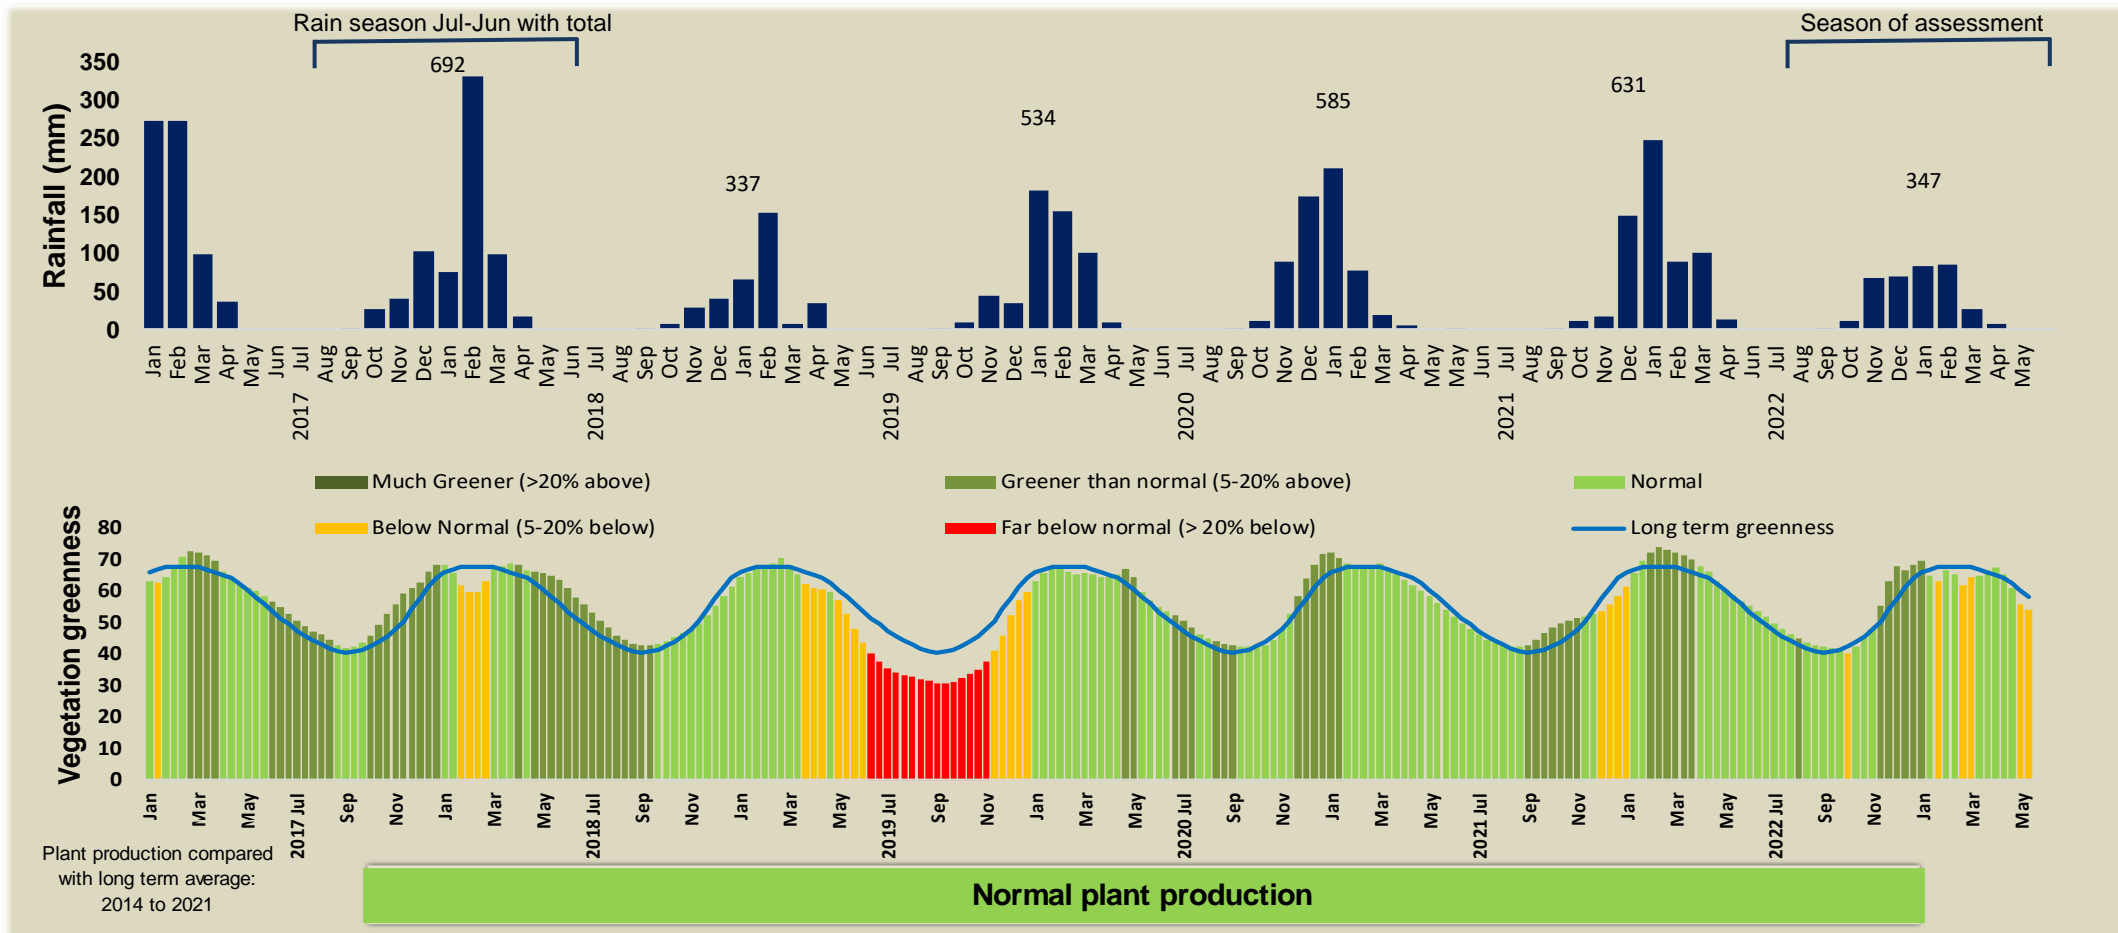

Adapting in response to the current environmental conditions ...

## Seasonal trends in rainfall and vegetation (2022 / 2023 Season)

## Vegetation cover trend (2000 - 2021)

## Vegetation productivity (February to April) 2023