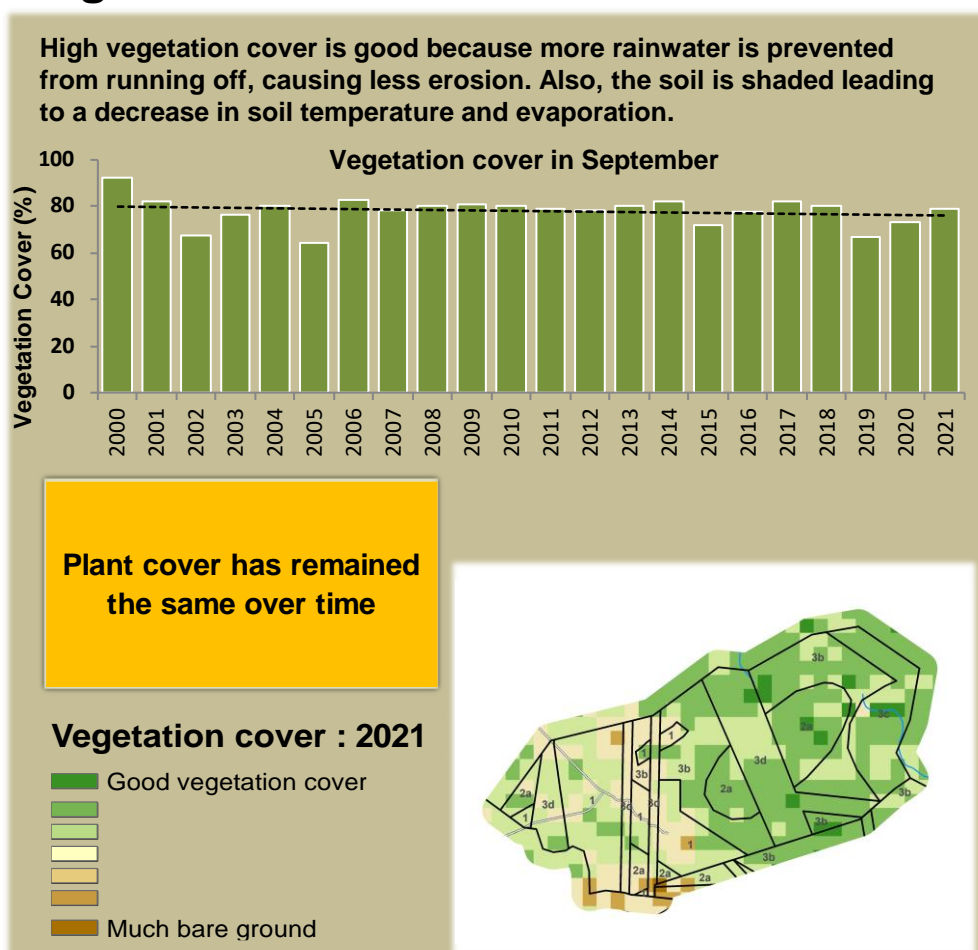

## Seasonal trends in rainfall and vegetation (2022 / 2023 Season)

## Vegetation cover trend (2000 - 2021)

## Vegetation productivity (February to April) 2023