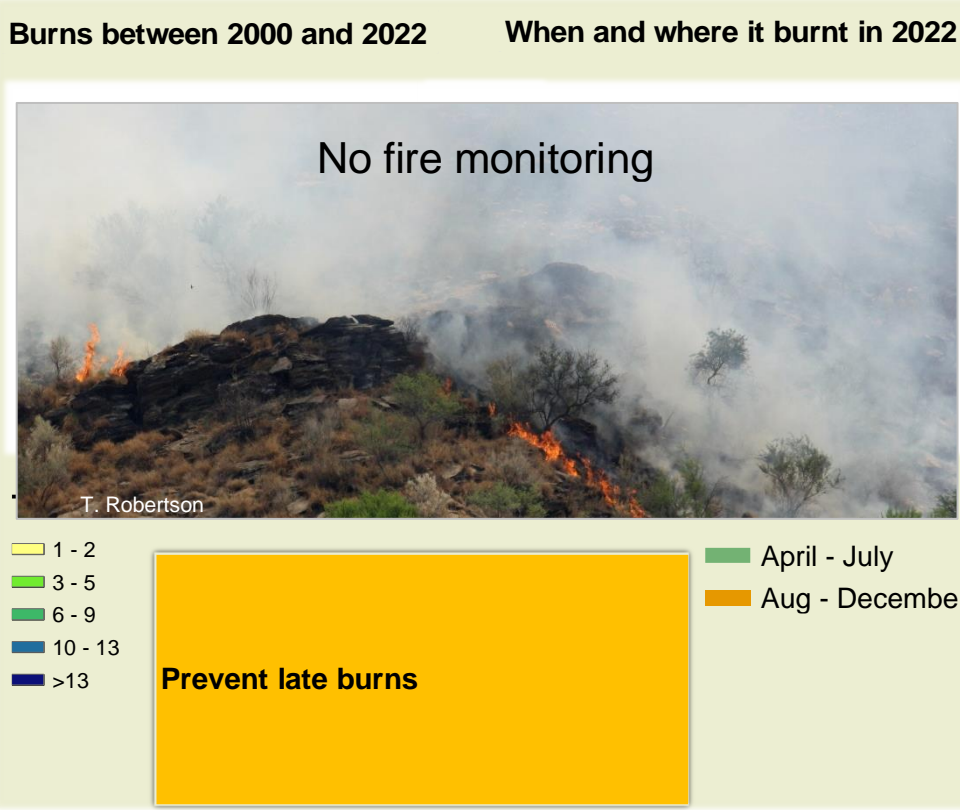

Marienfluss Climate and Vegetation Report

Adapting in response to the current environmental conditions ...

Seasonal trends in rainfall and vegetation (2022 / 2023 Season)

Vegetation cover trend (2000 - 2021)

Vegetation productivity (February to April) 2023

Fire management

Forage availability

Climate and vegetation patterns assist in our understanding of the status of wildlife and livestock in the conservancy for the effective management of these resources.