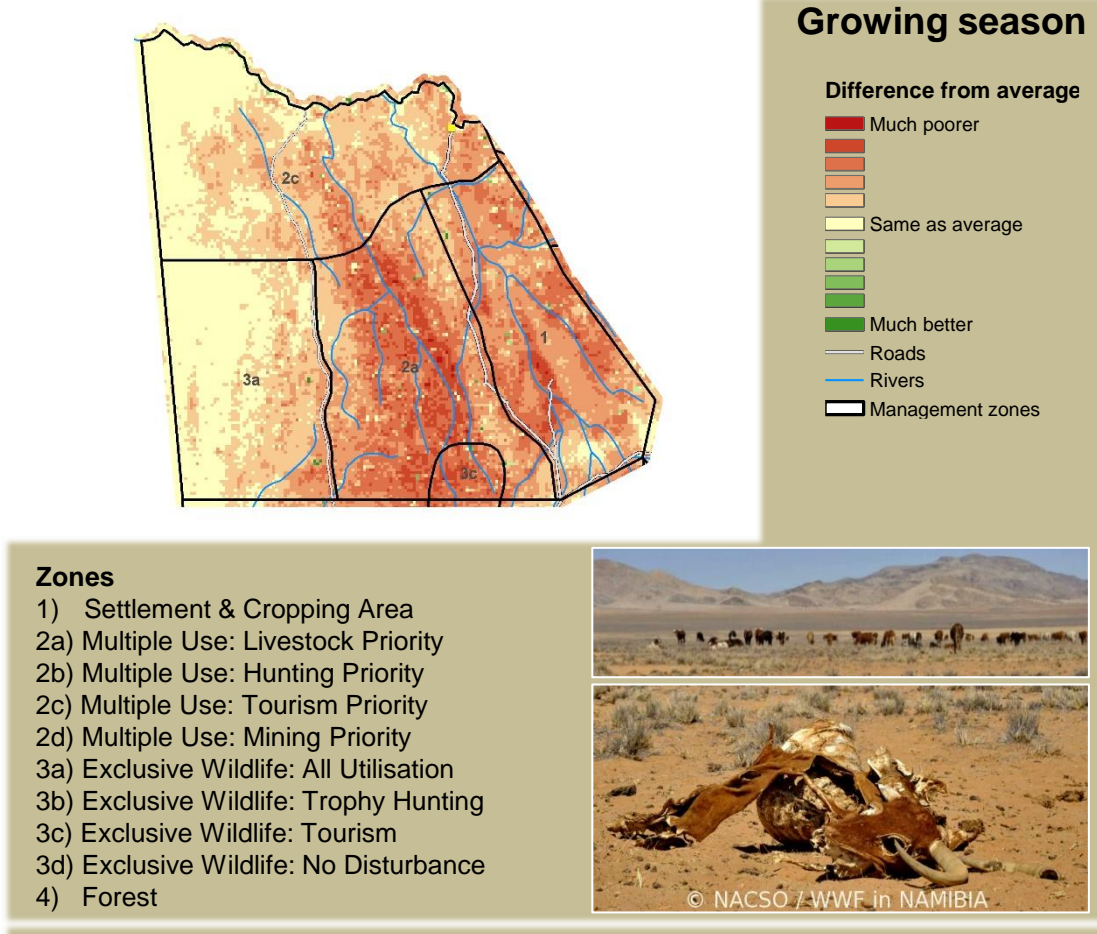

Marienfluss Climate and Vegetation Report

Adapting in response to the current environmental conditions ...

Seasonal trends in rainfall and vegetation (2022 / 2023 Season)

Vegetation cover trend (2000 - 2021)

Vegetation productivity (February to April) 2023

Fire management

Forage availability

Climate and vegetation patterns assist in our understanding of the status of wildlife and livestock in the conservancy for the effective management of these resources.