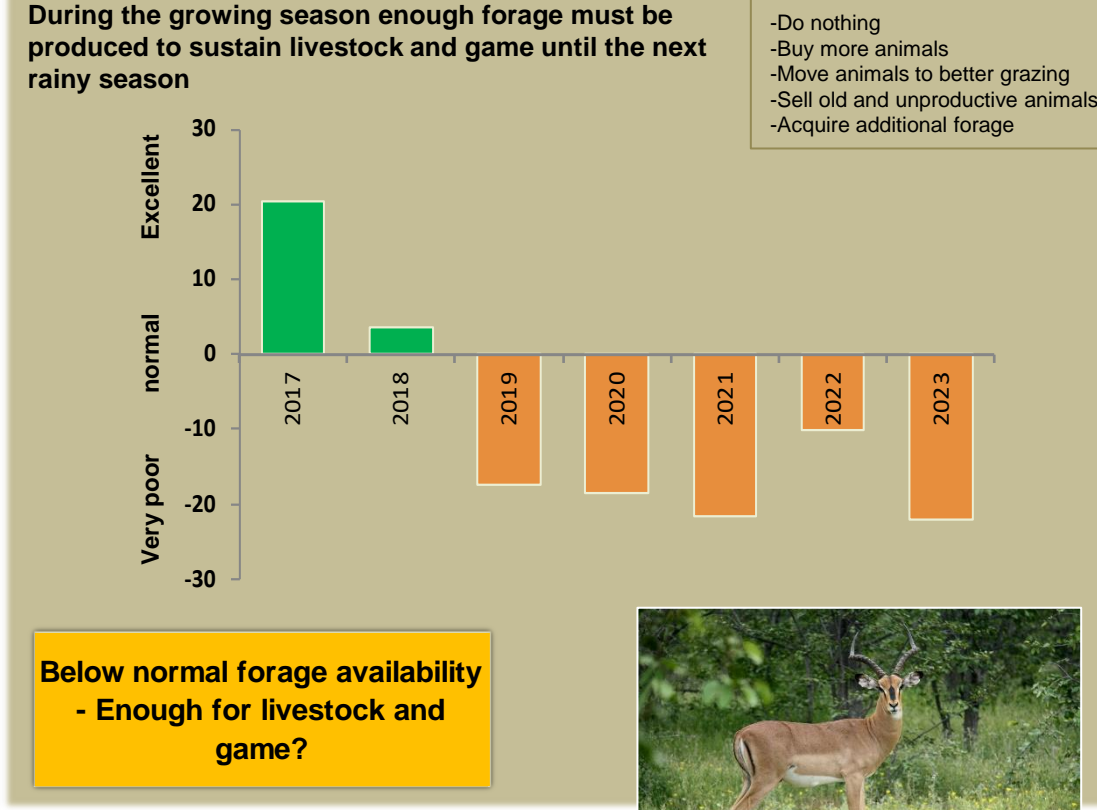

Marienfluss Climate and Vegetation Report

Adapting in response to the current environmental conditions ...

Seasonal trends in rainfall and vegetation (2022 / 2023 Season)

Vegetation cover trend (2000 - 2021)

Vegetation productivity (February to April) 2023

Fire management

Forage availability

Climate and vegetation patterns assist in our understanding of the status of wildlife and livestock in the conservancy for the effective management of these resources.