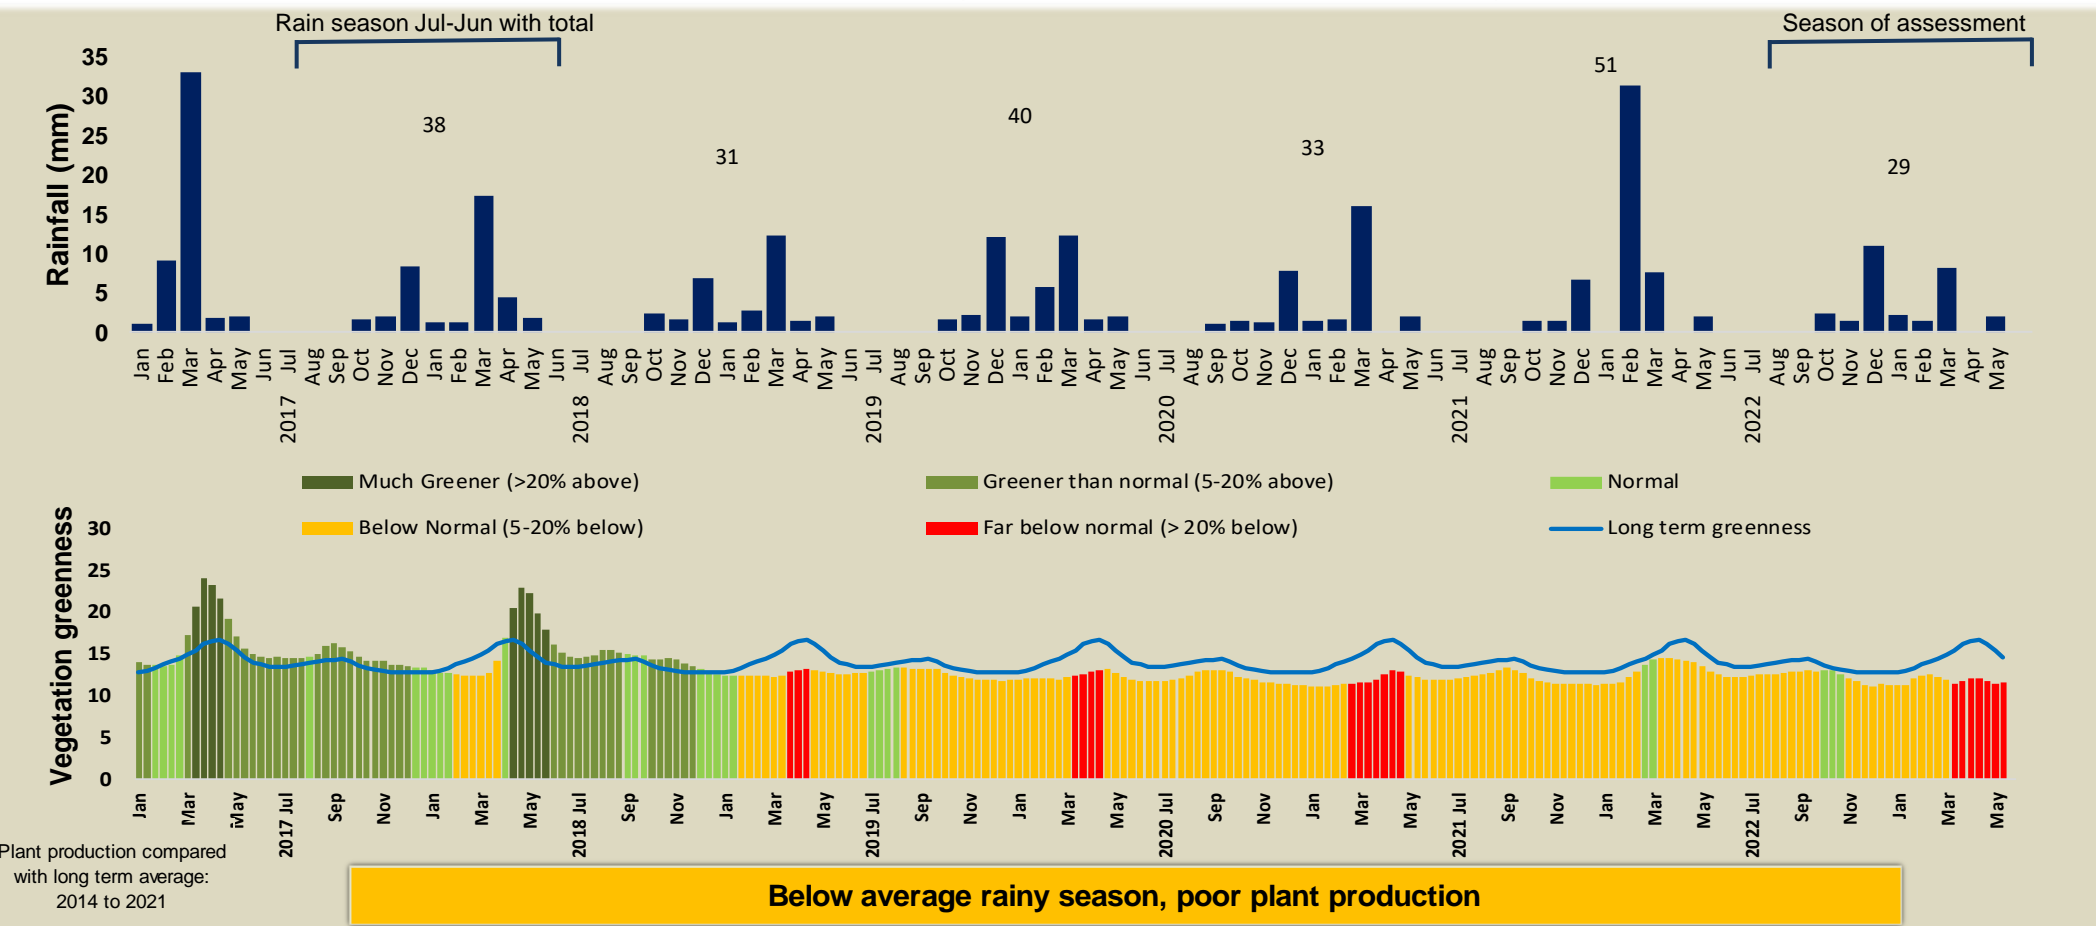

Marienfluss Climate and Vegetation Report

Adapting in response to the current environmental conditions ...

Seasonal trends in rainfall and vegetation (2022 / 2023 Season)

Vegetation cover trend (2000 - 2021)

Vegetation productivity (February to April) 2023

Fire management

Forage availability

Climate and vegetation patterns assist in our understanding of the status of wildlife and livestock in the conservancy for the effective management of these resources.