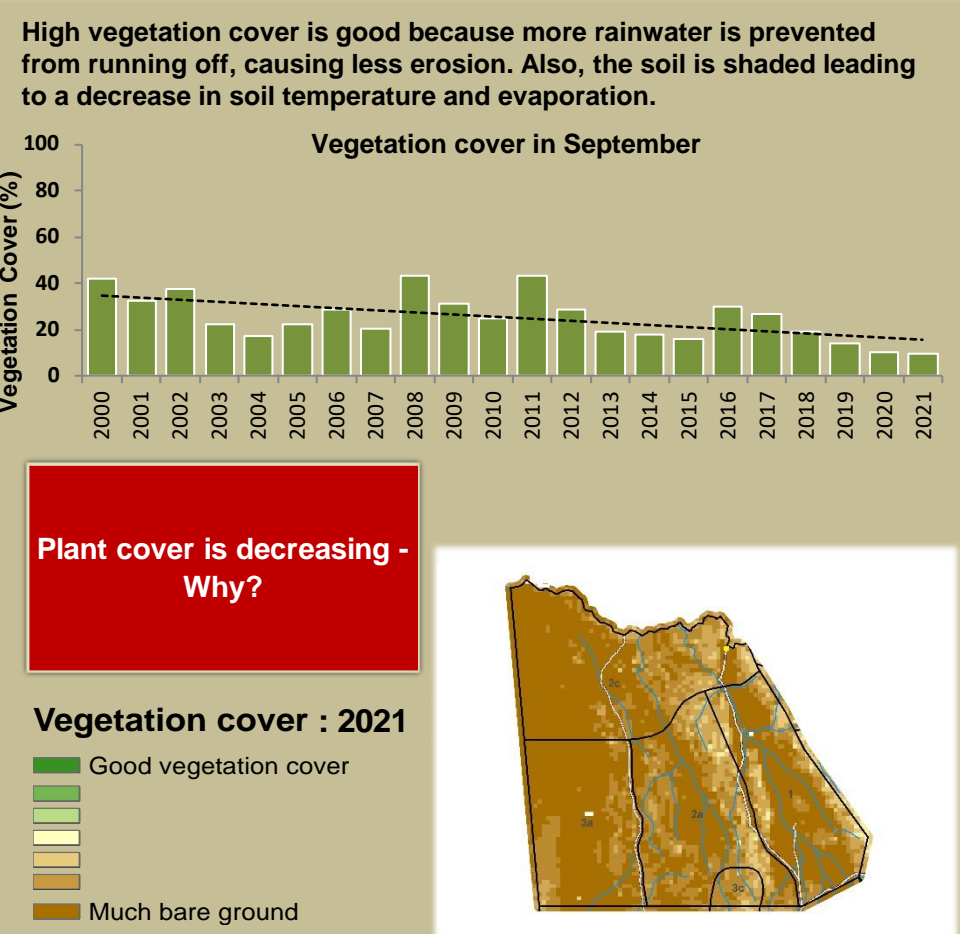

Marienfluss Climate and Vegetation Report

Adapting in response to the current environmental conditions ...

Seasonal trends in rainfall and vegetation (2022 / 2023 Season)

Vegetation cover trend (2000 - 2021)

Vegetation productivity (February to April) 2023

Fire management

Forage availability

Climate and vegetation patterns assist in our understanding of the status of wildlife and livestock in the conservancy for the effective management of these resources.