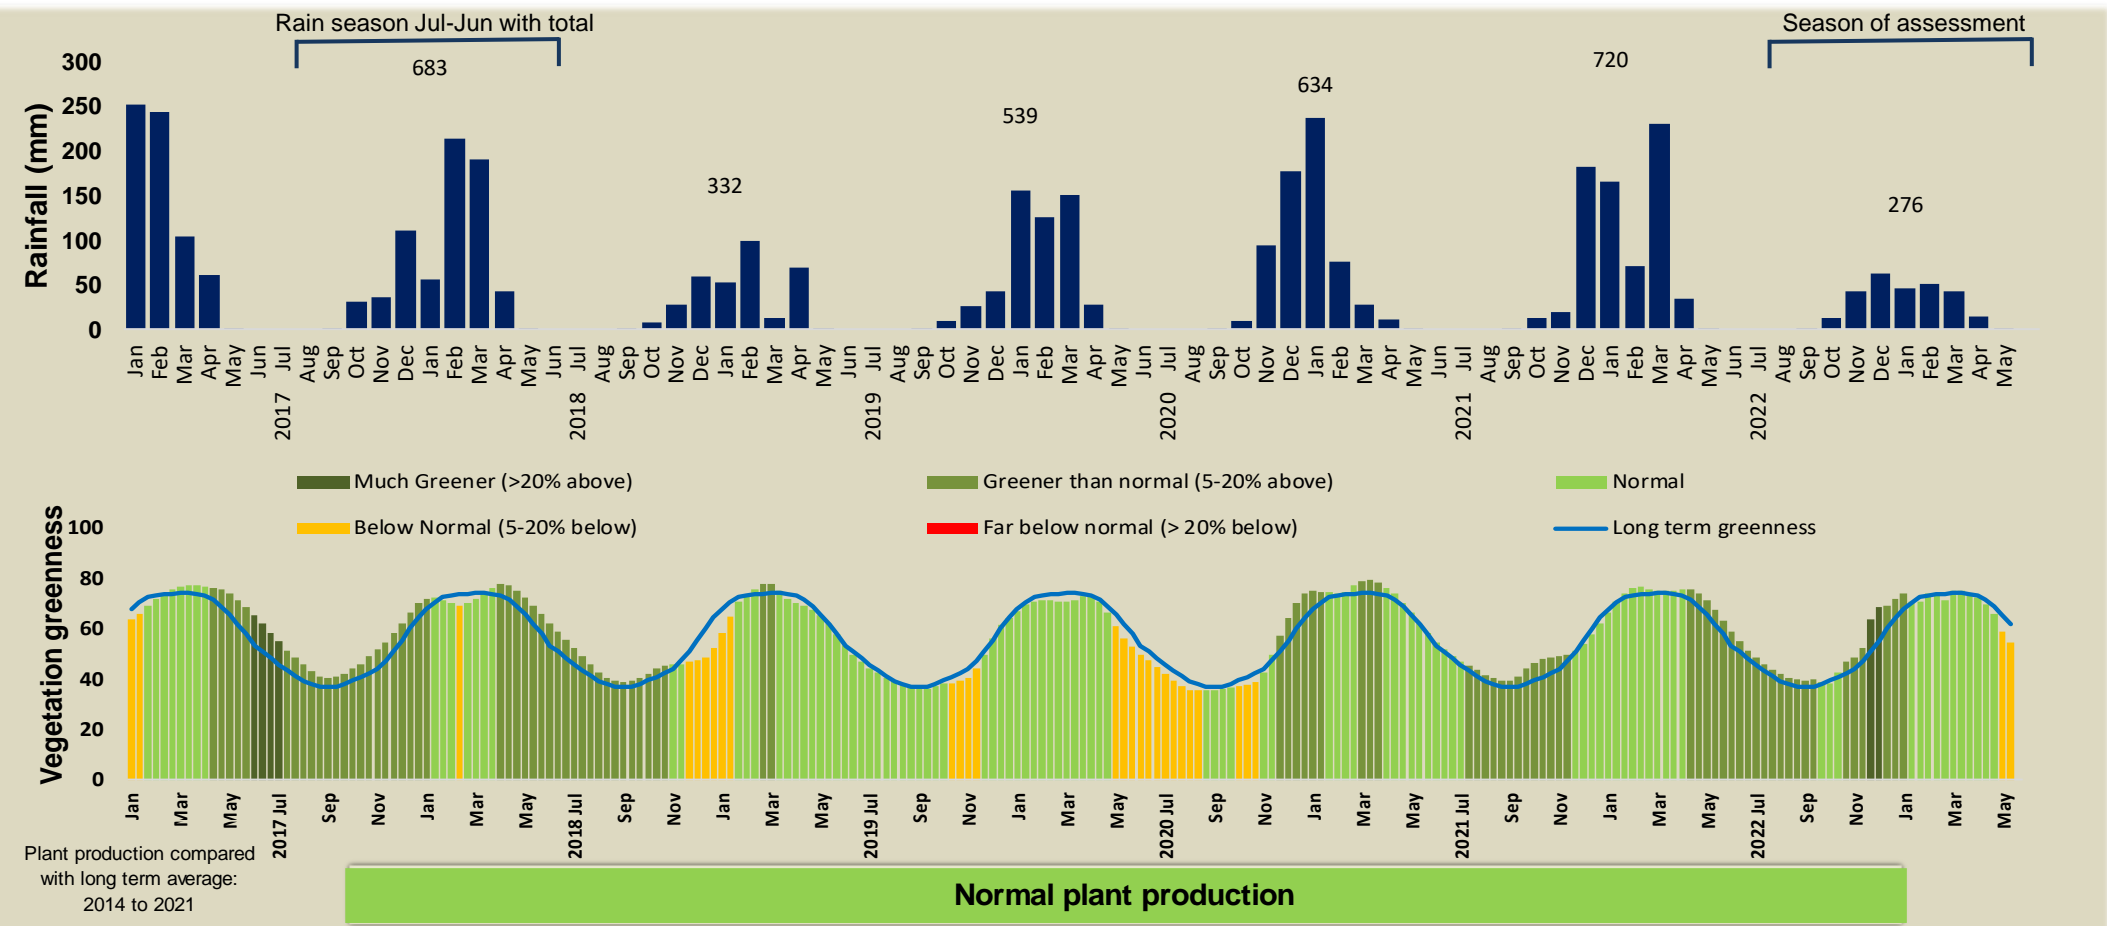

### Seasonal trends in rainfall and vegetation (2022 / 2023 Season)

### Vegetation cover trend (2000 - 2021)

### Vegetation productivity (February to April) 2023