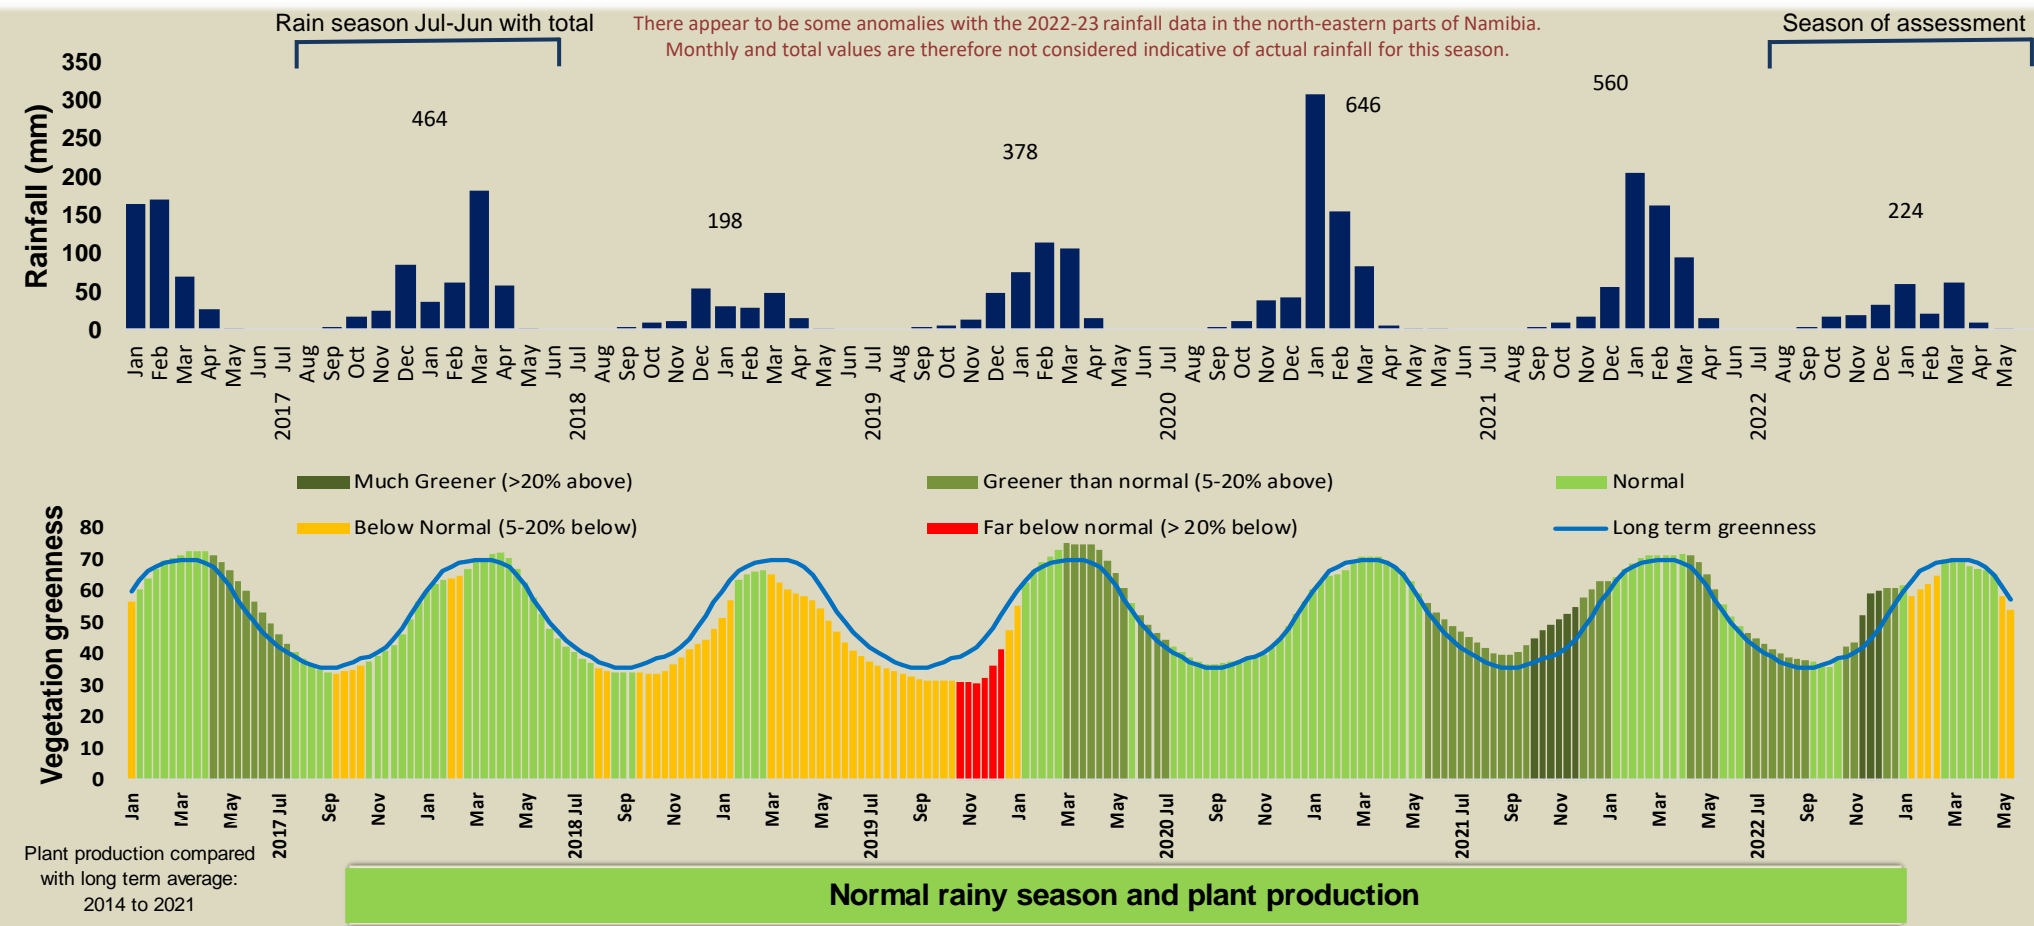

Adapting in response to the current environmental conditions ...

Seasonal trends in rainfall and vegetation (2022 / 2023 Season)

Vegetation cover trend (2000 - 2021)

Vegetation productivity (February to April) 2023

Fire management

Forage availability

Climate and vegetation patterns assist in our understanding of the status of wildlife and livestock in the conservancy for the effective management of these resources.