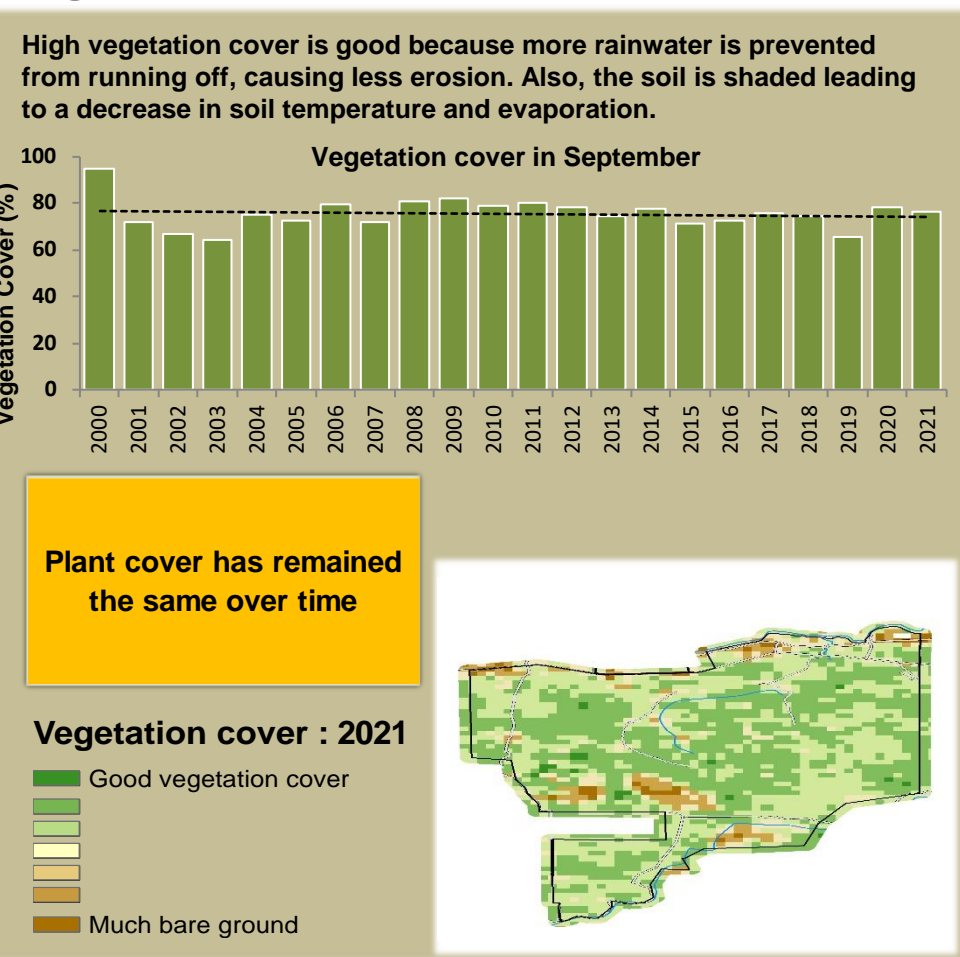

Adapting in response to the current environmental conditions ...

Seasonal trends in rainfall and vegetation (2022 / 2023 Season)

Vegetation cover trend (2000 - 2021)

Vegetation productivity (February to April) 2023

Fire management

Forage availability

Climate and vegetation patterns assist in our understanding of the status of wildlife and livestock in the conservancy for the effective management of these resources.