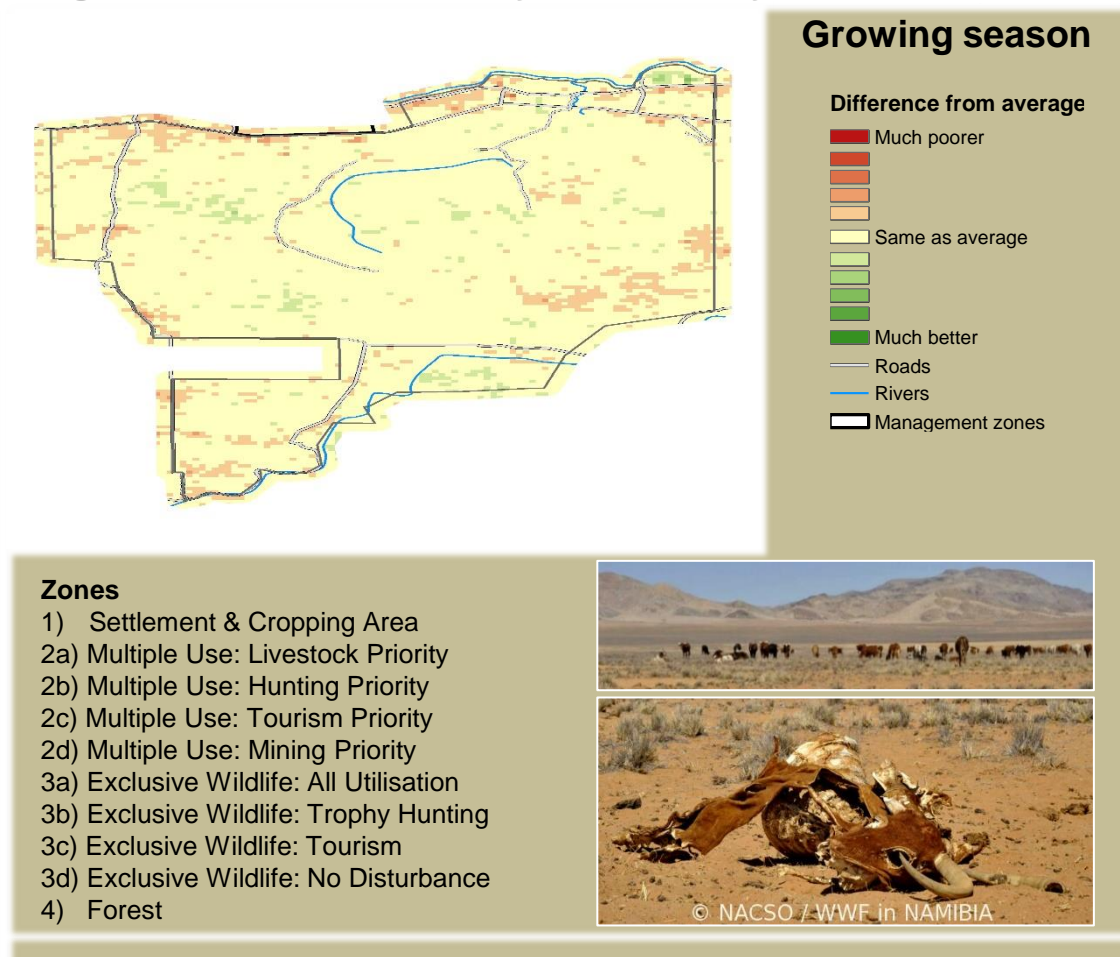

Adapting in response to the current environmental conditions ...

Seasonal trends in rainfall and vegetation (2022 / 2023 Season)

Vegetation cover trend (2000 - 2021)

Vegetation productivity (February to April) 2023

Fire management

Forage availability

Climate and vegetation patterns assist in our understanding of the status of wildlife and livestock in the conservancy for the effective management of these resources.