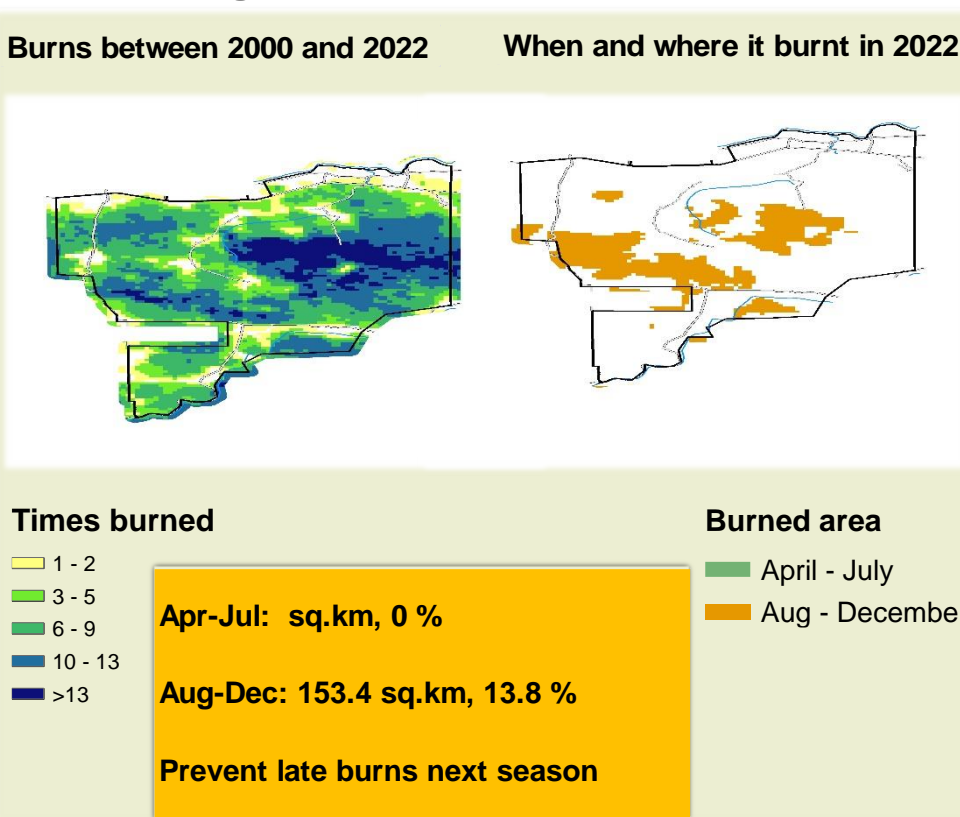

Adapting in response to the current environmental conditions ...

Seasonal trends in rainfall and vegetation (2022 / 2023 Season)

Vegetation cover trend (2000 - 2021)

Vegetation productivity (February to April) 2023

Fire management

Forage availability

Climate and vegetation patterns assist in our understanding of the status of wildlife and livestock in the conservancy for the effective management of these resources.