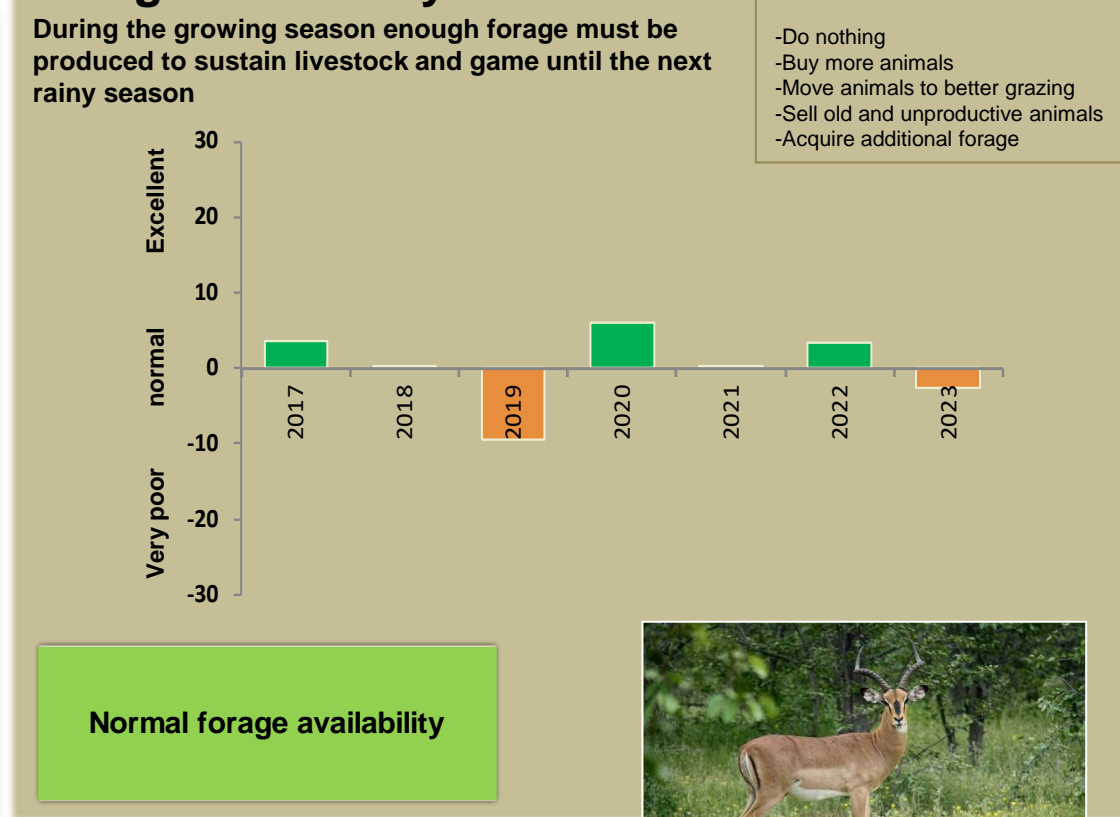

Adapting in response to the current environmental conditions ...

Seasonal trends in rainfall and vegetation (2022 / 2023 Season)

Vegetation cover trend (2000 - 2021)

Vegetation productivity (February to April) 2023

Fire management

Forage availability

Climate and vegetation patterns assist in our understanding of the status of wildlife and livestock in the conservancy for the effective management of these resources.