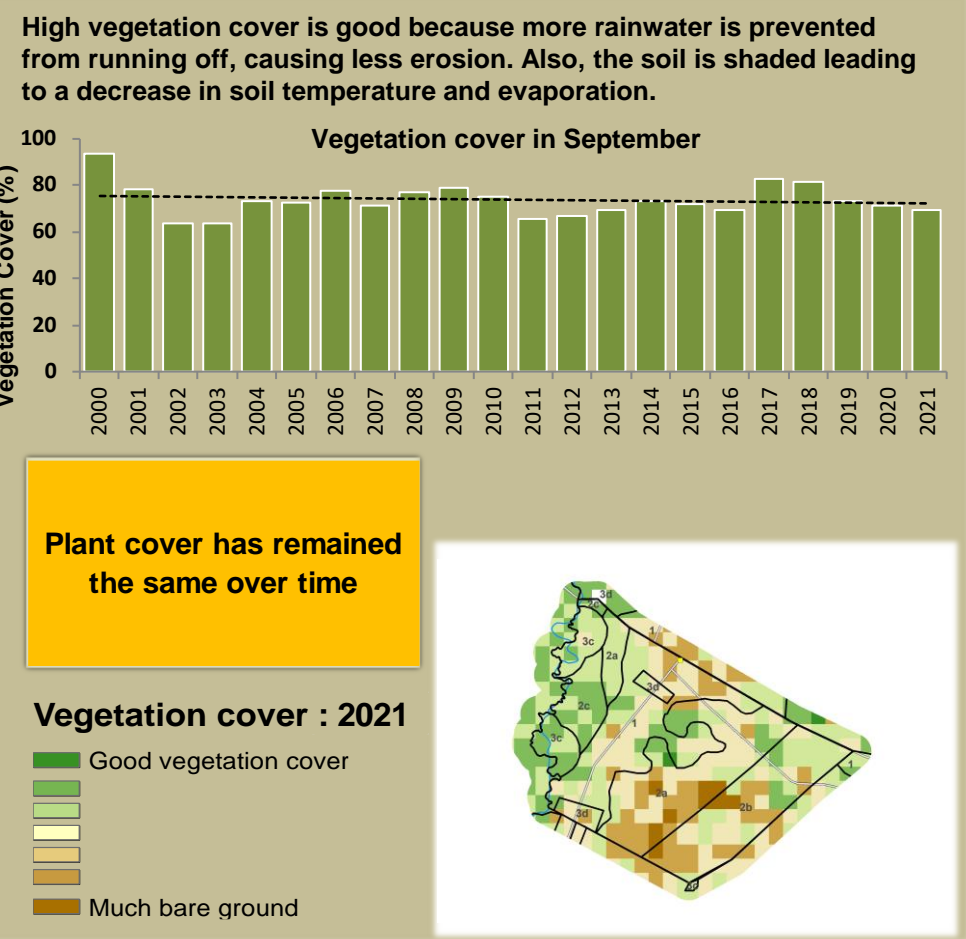

Adapting in response to the current environmental conditions ...

Seasonal trends in rainfall and vegetation (2022 / 2023 Season)

Vegetation cover trend (2000 - 2021)

Vegetation productivity (February to April) 2023