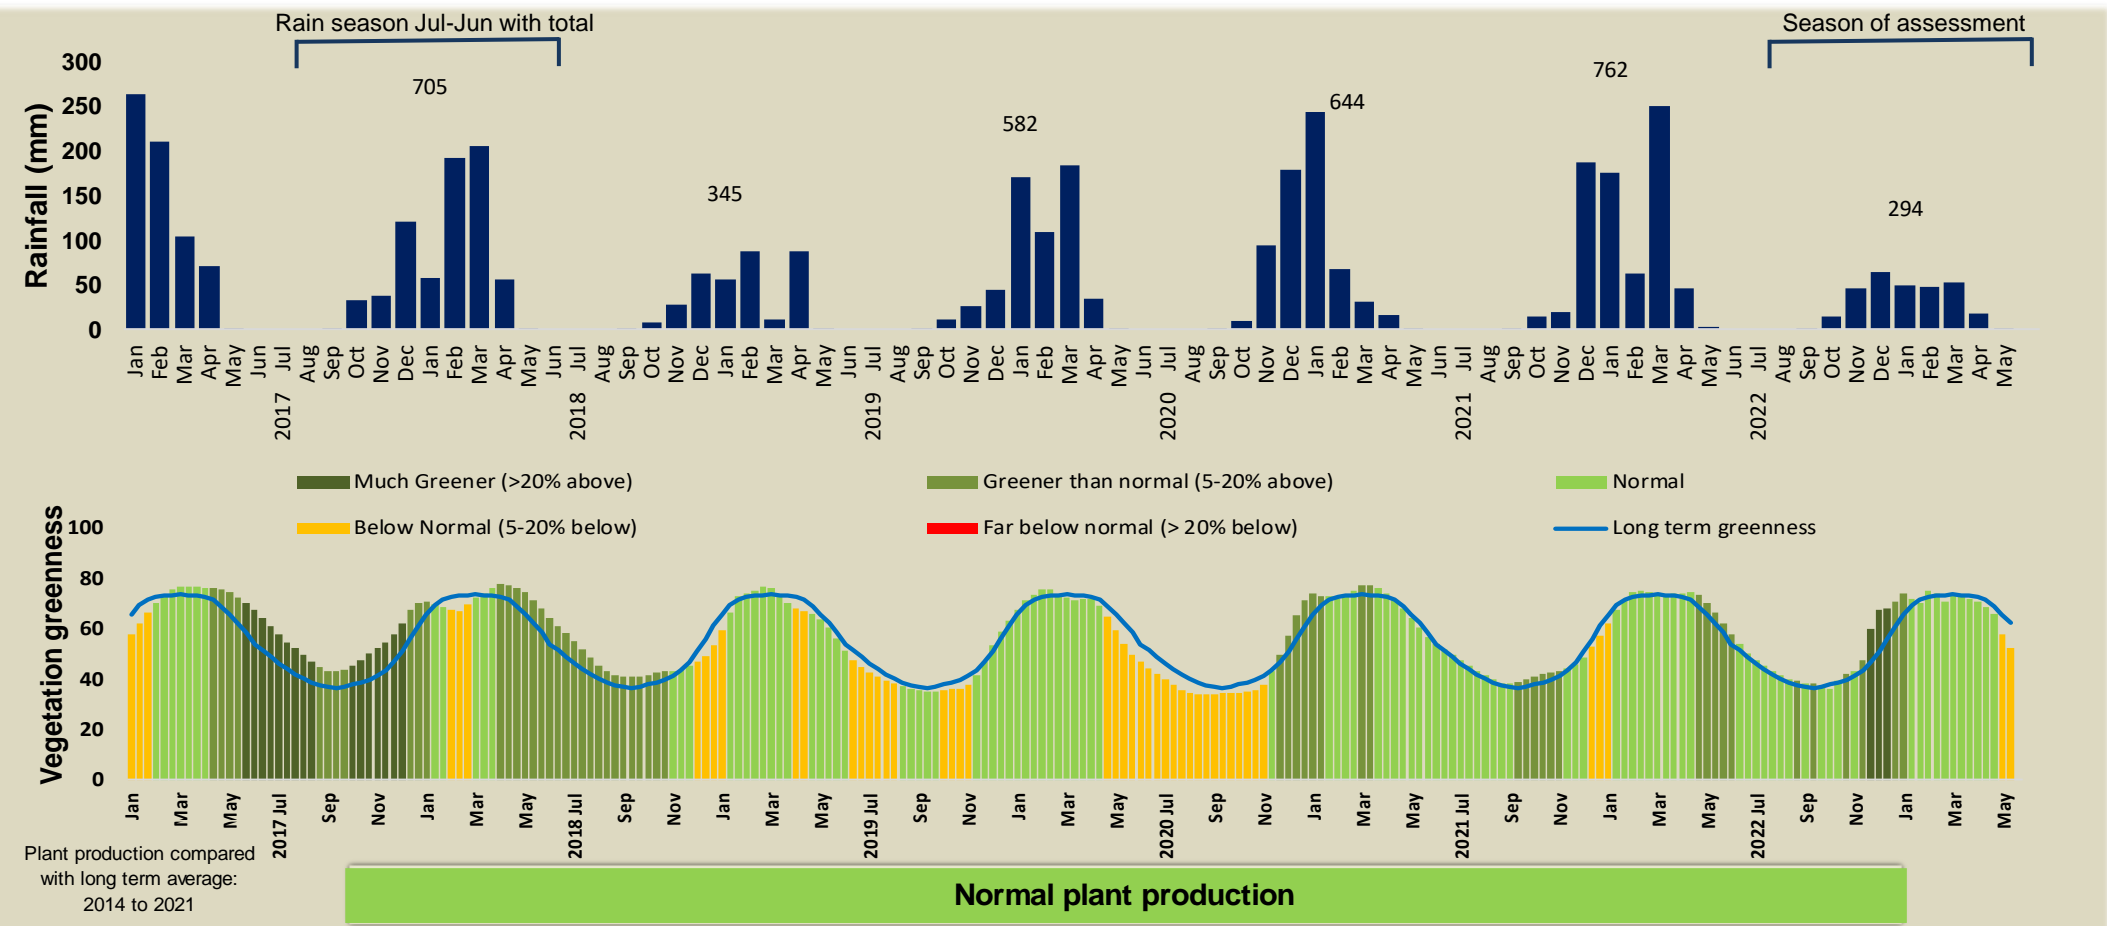

Adapting in response to the current environmental conditions ...

Seasonal trends in rainfall and vegetation (2022 / 2023 Season)

Vegetation cover trend (2000 - 2021)

Vegetation productivity (February to April) 2023