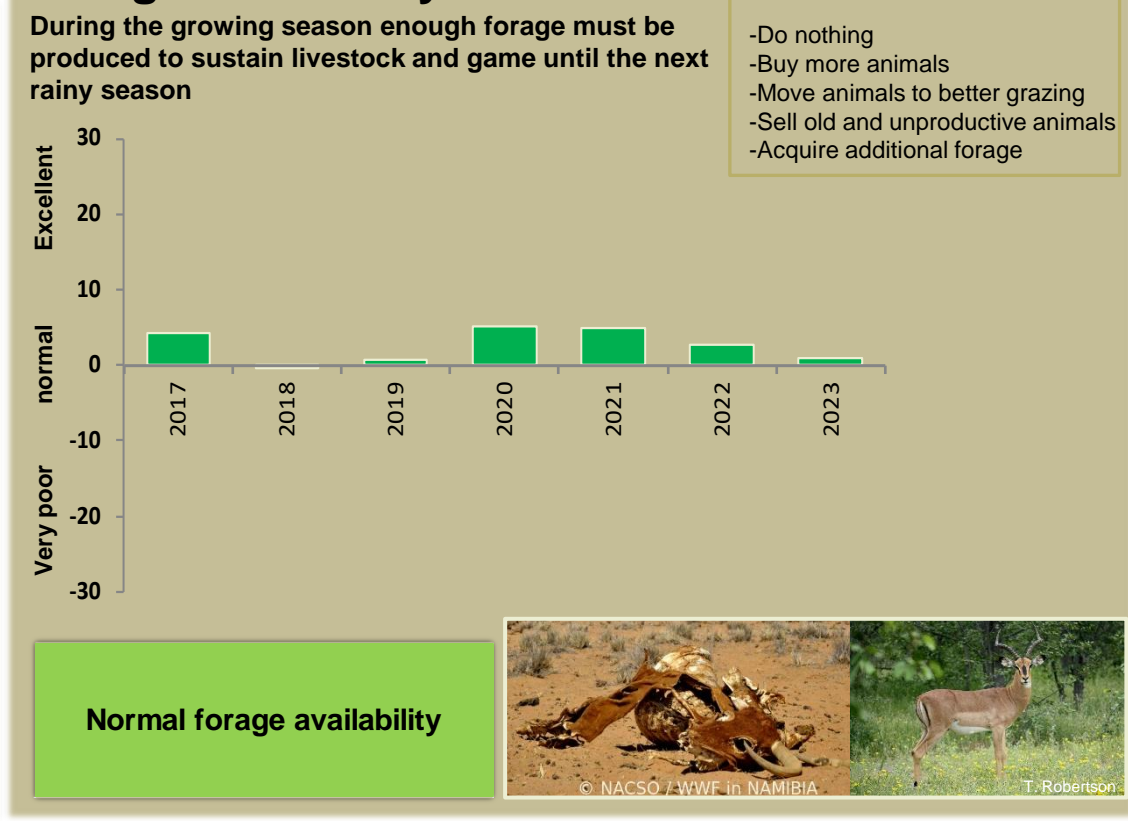

Muduva Nyangana Climate and Vegetation Report

Adapting in response to the current environmental conditions ...

Seasonal trends in rainfall and vegetation (2022 / 2023 Season)

Vegetation cover trend (2000 - 2021)

Vegetation productivity (February to April) 2023

Fire management

Forage availability

Climate and vegetation patterns assist in our understanding of the status of wildlife and livestock in the conservancy for the effective management of these resources.