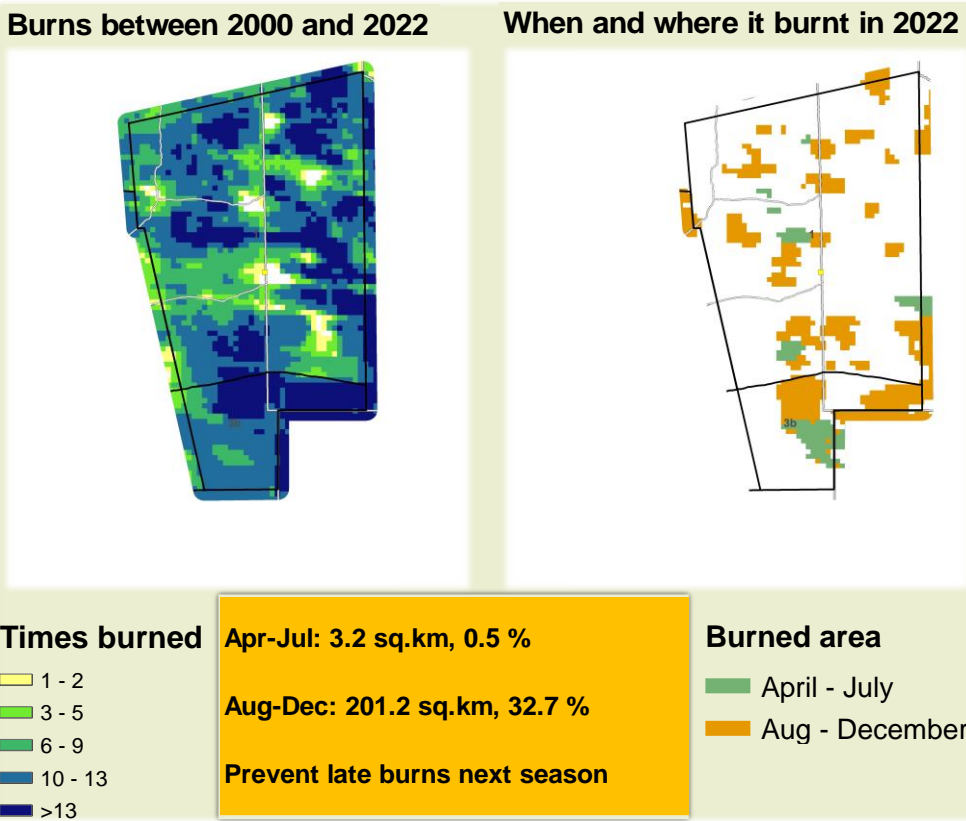

Muduva Nyangana Climate and Vegetation Report

Adapting in response to the current environmental conditions ...

Seasonal trends in rainfall and vegetation (2022 / 2023 Season)

Vegetation cover trend (2000 - 2021)

Vegetation productivity (February to April) 2023

Fire management

Forage availability

Climate and vegetation patterns assist in our understanding of the status of wildlife and livestock in the conservancy for the effective management of these resources.