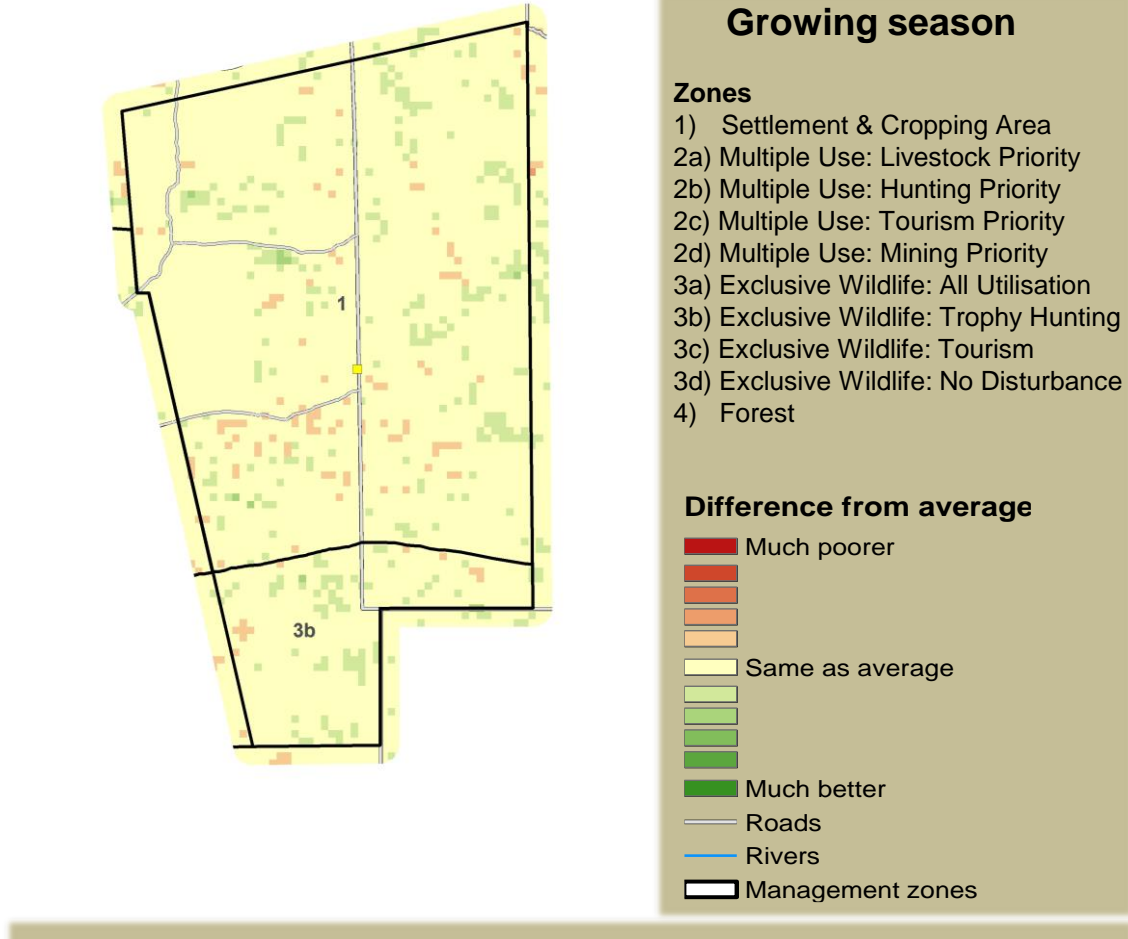

Muduva Nyangana Climate and Vegetation Report

Adapting in response to the current environmental conditions ...

Seasonal trends in rainfall and vegetation (2022 / 2023 Season)

Vegetation cover trend (2000 - 2021)

Vegetation productivity (February to April) 2023

Fire management

Forage availability

Climate and vegetation patterns assist in our understanding of the status of wildlife and livestock in the conservancy for the effective management of these resources.