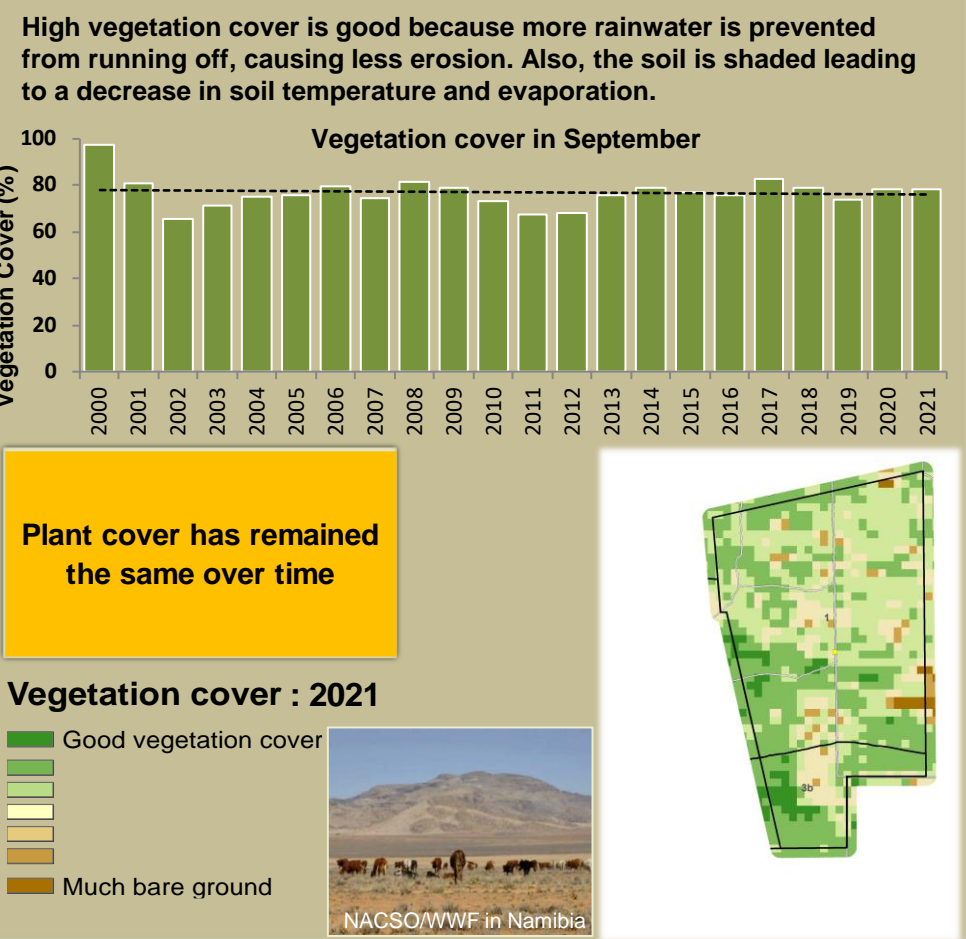

Muduva Nyangana Climate and Vegetation Report

Adapting in response to the current environmental conditions ...

Seasonal trends in rainfall and vegetation (2022 / 2023 Season)

Vegetation cover trend (2000 - 2021)

Vegetation productivity (February to April) 2023

Fire management

Forage availability

Climate and vegetation patterns assist in our understanding of the status of wildlife and livestock in the conservancy for the effective management of these resources.