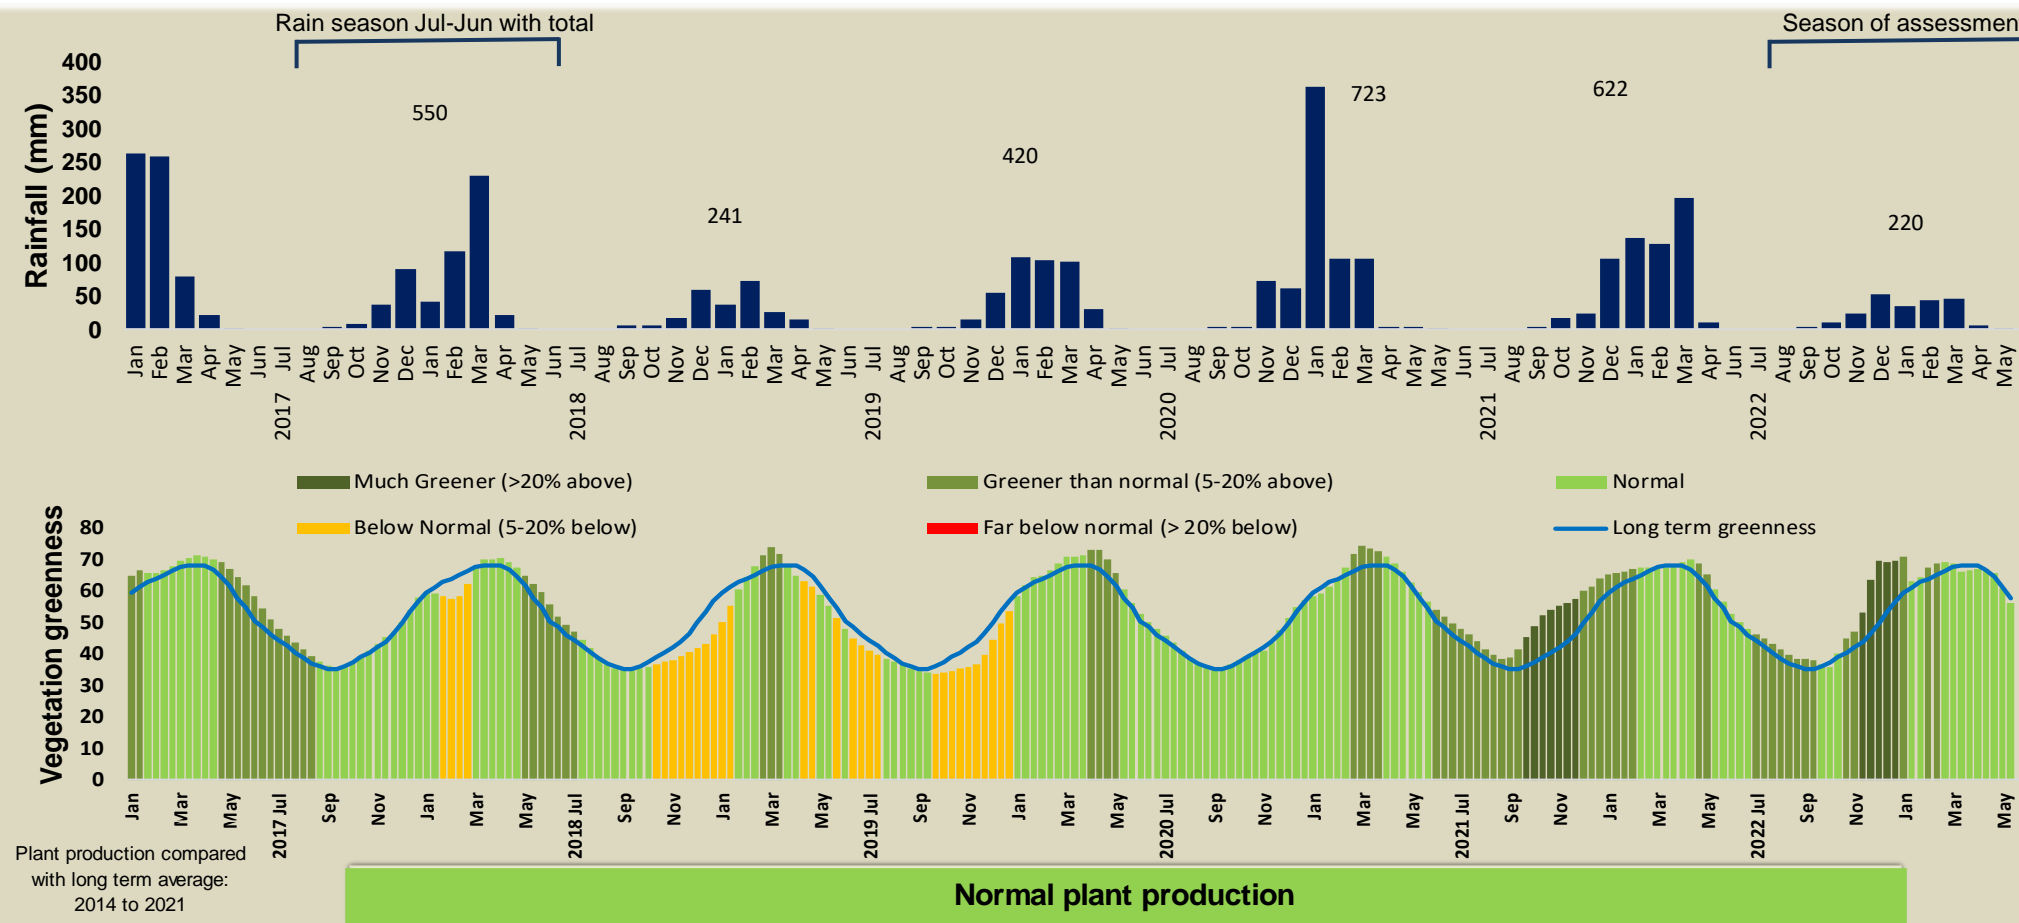

Muduva Nyangana Climate and Vegetation Report

Adapting in response to the current environmental conditions ...

Seasonal trends in rainfall and vegetation (2022 / 2023 Season)

Vegetation cover trend (2000 - 2021)

Vegetation productivity (February to April) 2023

Fire management

Forage availability

Climate and vegetation patterns assist in our understanding of the status of wildlife and livestock in the conservancy for the effective management of these resources.