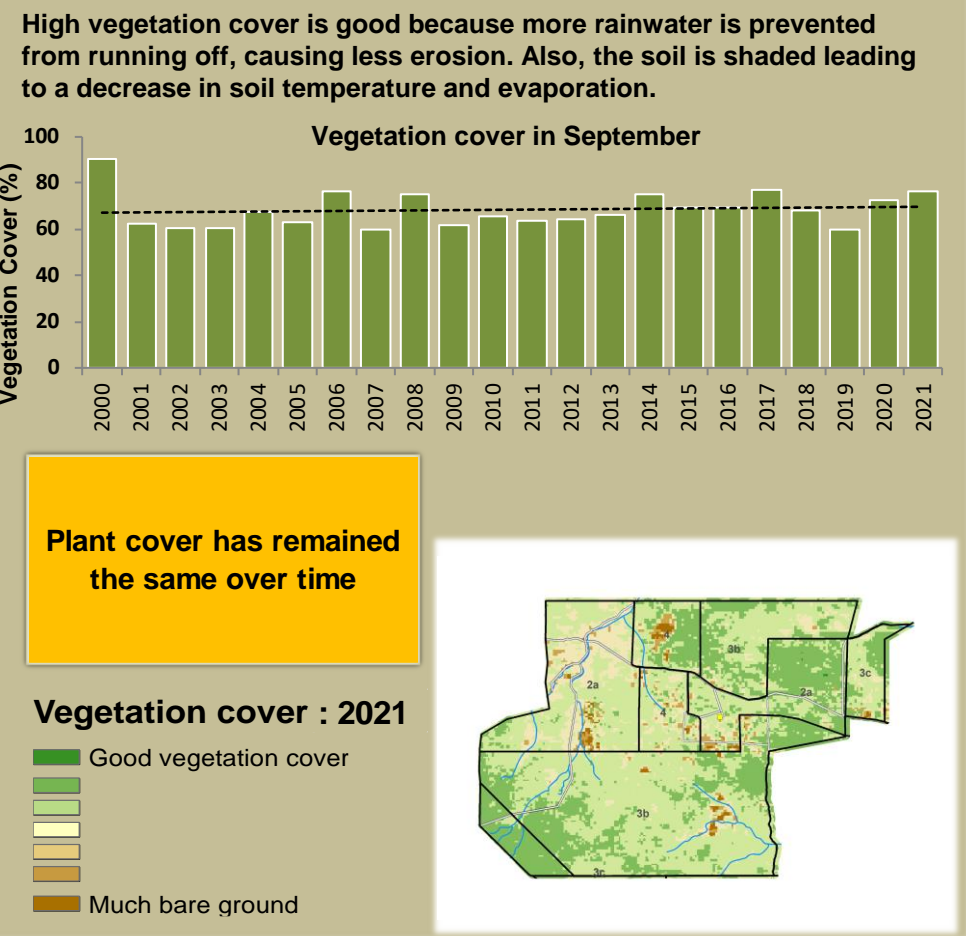

Adapting in response to the current environmental conditions ...

Seasonal trends in rainfall and vegetation (2022 / 2023 Season)

Vegetation cover trend (2000 - 2021)

Vegetation productivity (February to April) 2023

Fire management

Forage availability

Climate and vegetation patterns assist in our understanding of the status of wildlife and livestock in the conservancy for the effective management of these resources.