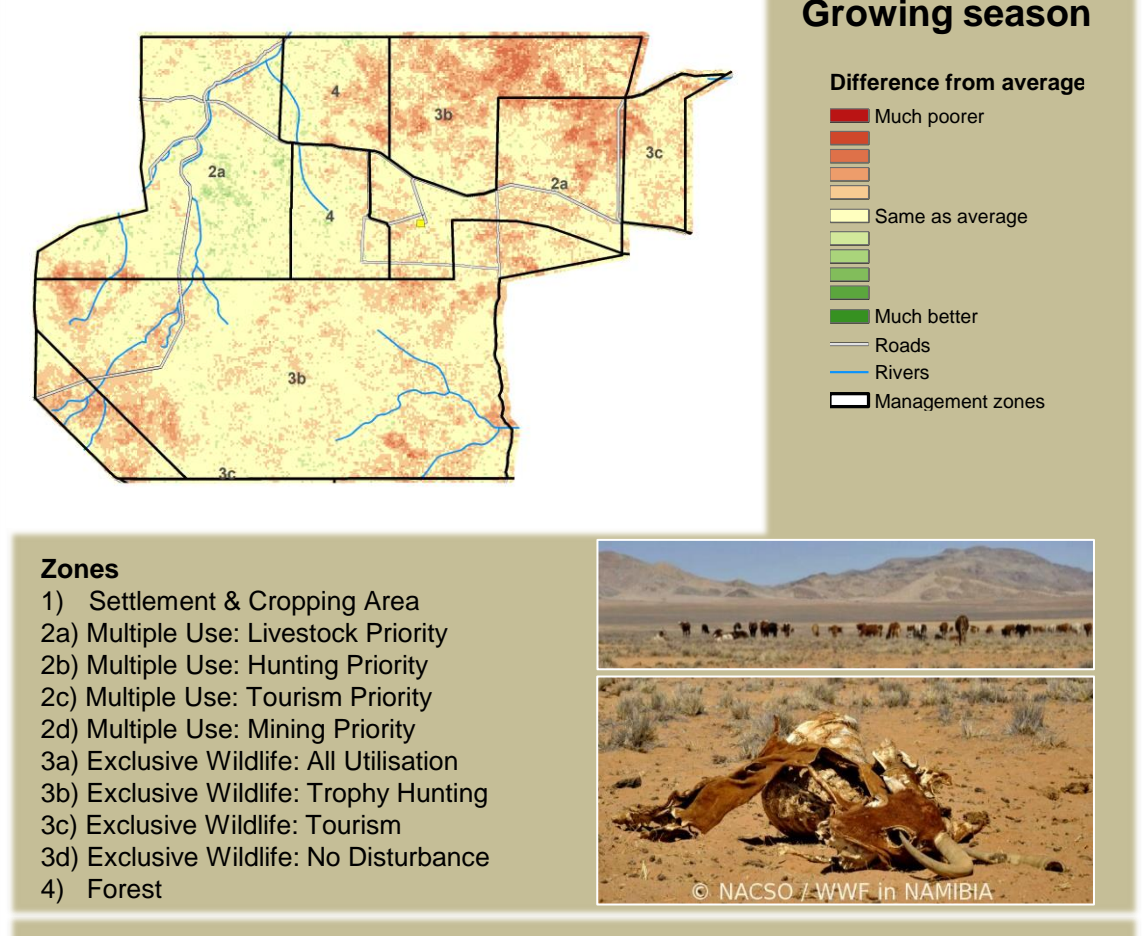

Adapting in response to the current environmental conditions ...

Seasonal trends in rainfall and vegetation (2022 / 2023 Season)

Vegetation cover trend (2000 - 2021)

Vegetation productivity (February to April) 2023

Fire management

Forage availability

Climate and vegetation patterns assist in our understanding of the status of wildlife and livestock in the conservancy for the effective management of these resources.