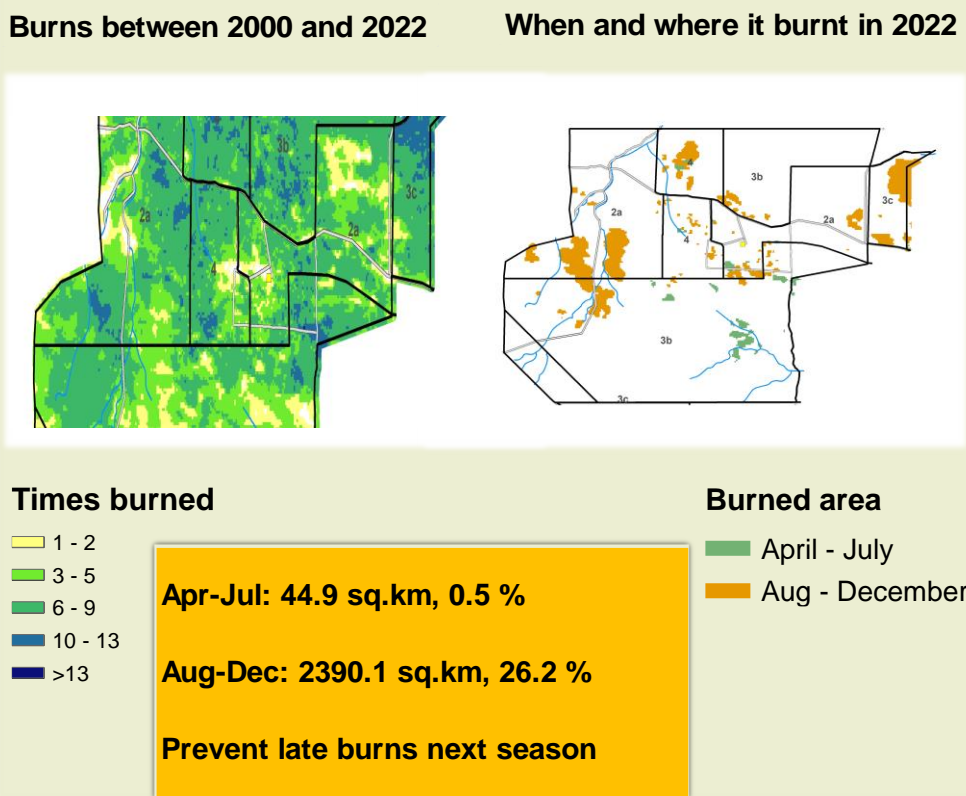

Adapting in response to the current environmental conditions ...

Seasonal trends in rainfall and vegetation (2022 / 2023 Season)

Vegetation cover trend (2000 - 2021)

Vegetation productivity (February to April) 2023

Fire management

Forage availability

Climate and vegetation patterns assist in our understanding of the status of wildlife and livestock in the conservancy for the effective management of these resources.