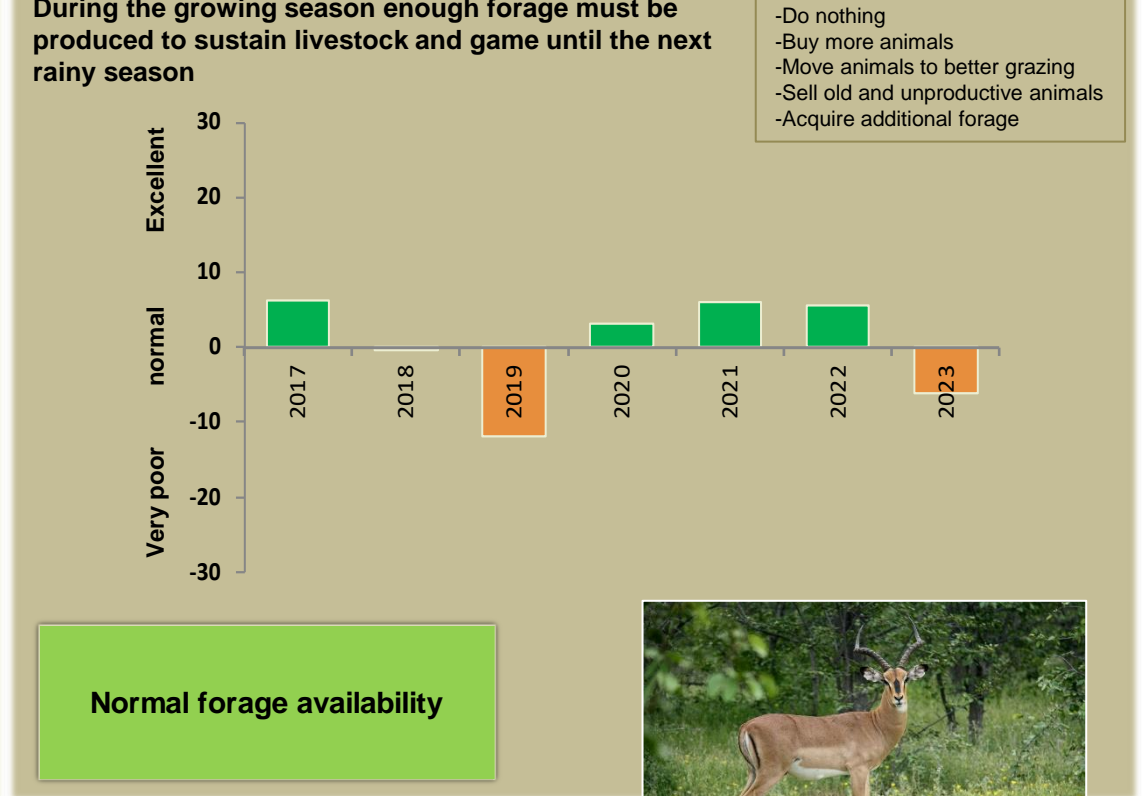

Adapting in response to the current environmental conditions ...

Seasonal trends in rainfall and vegetation (2022 / 2023 Season)

Vegetation cover trend (2000 - 2021)

Vegetation productivity (February to April) 2023

Fire management

Forage availability

Climate and vegetation patterns assist in our understanding of the status of wildlife and livestock in the conservancy for the effective management of these resources.