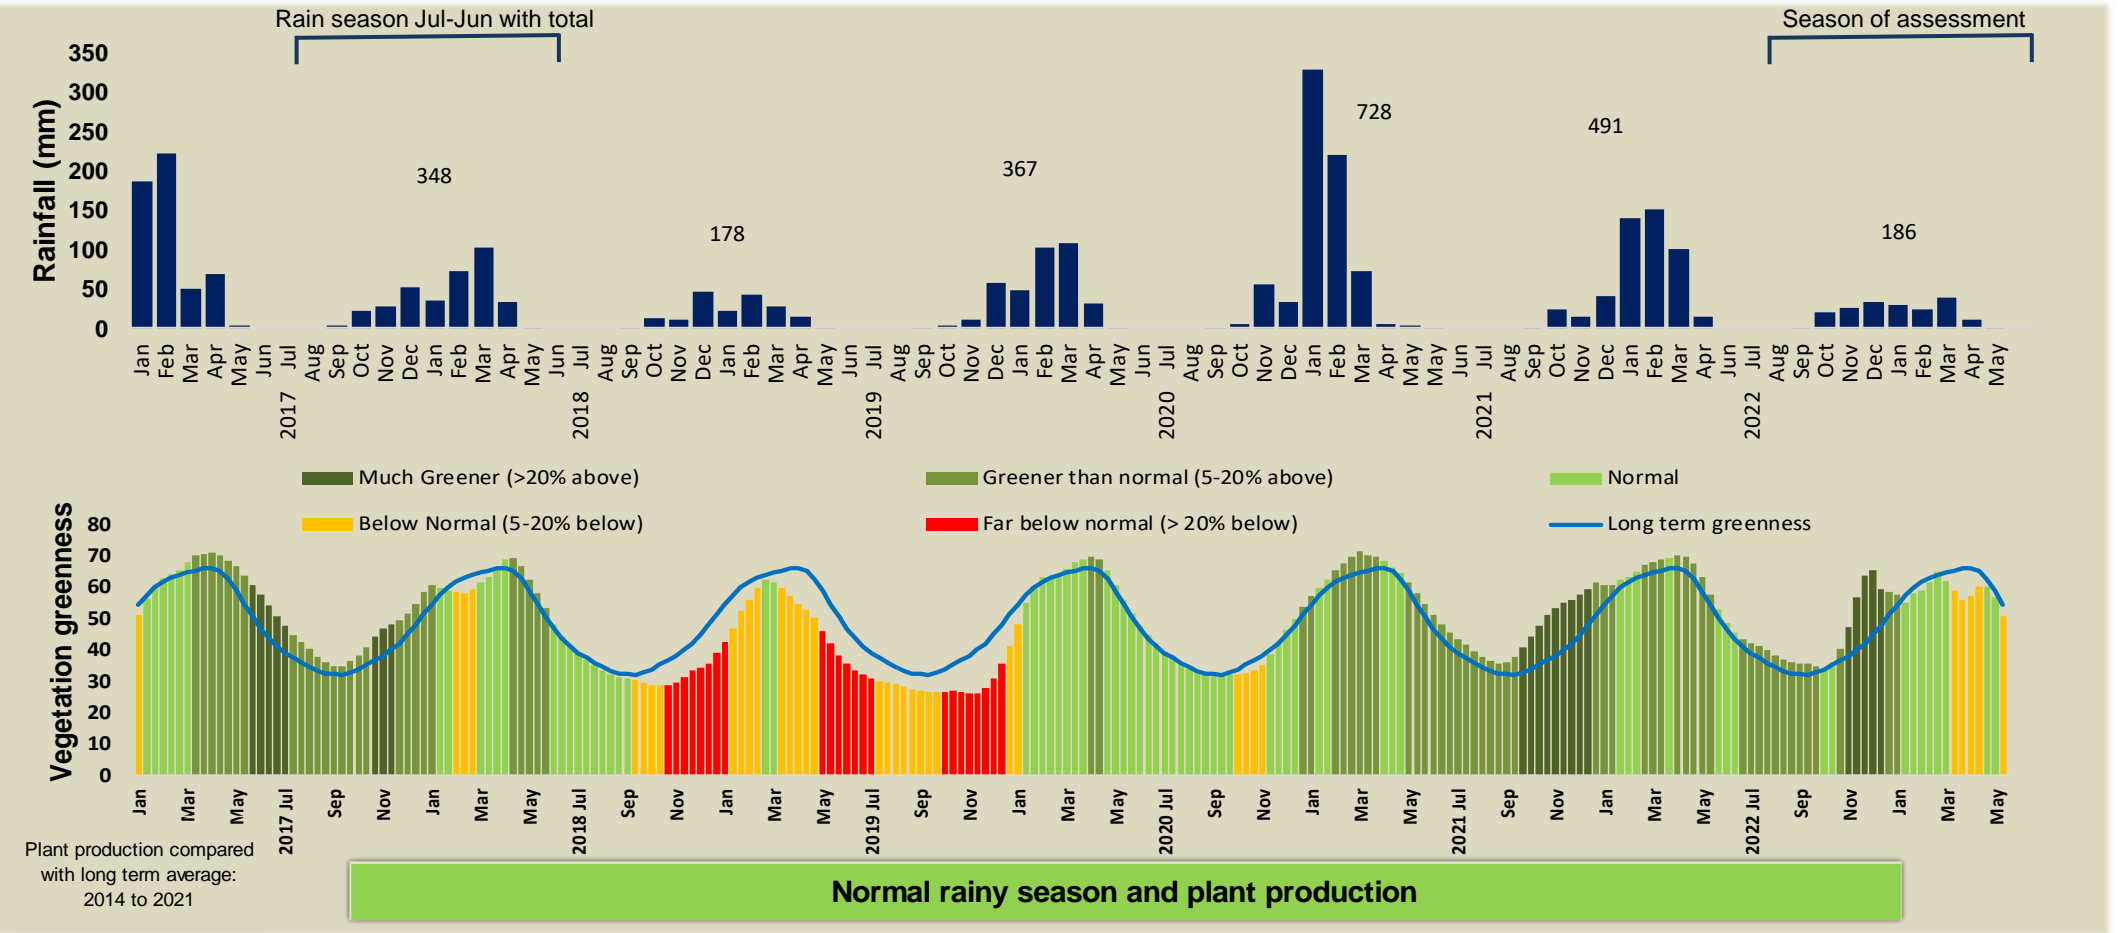

Adapting in response to the current environmental conditions ...

Seasonal trends in rainfall and vegetation (2022 / 2023 Season)

Vegetation cover trend (2000 - 2021)

Vegetation productivity (February to April) 2023

Fire management

Forage availability

Climate and vegetation patterns assist in our understanding of the status of wildlife and livestock in the conservancy for the effective management of these resources.