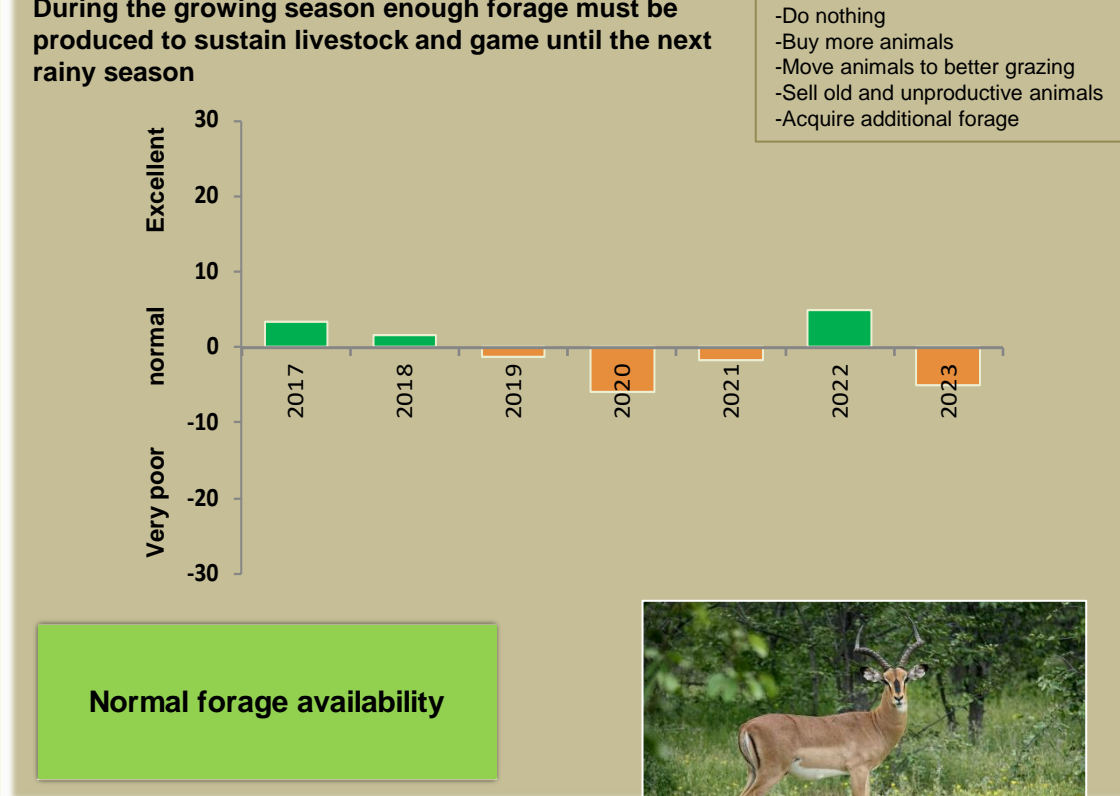

Nakabolelwa Climate and Vegetation Report

Adapting in response to the current environmental conditions ...

Seasonal trends in rainfall and vegetation (2022 / 2023 Season)

Vegetation cover trend (2000 - 2021)

Vegetation productivity (February to April) 2023

Fire management

Forage availability

Climate and vegetation patterns assist in our understanding of the status of wildlife and livestock in the conservancy for the effective management of these resources.