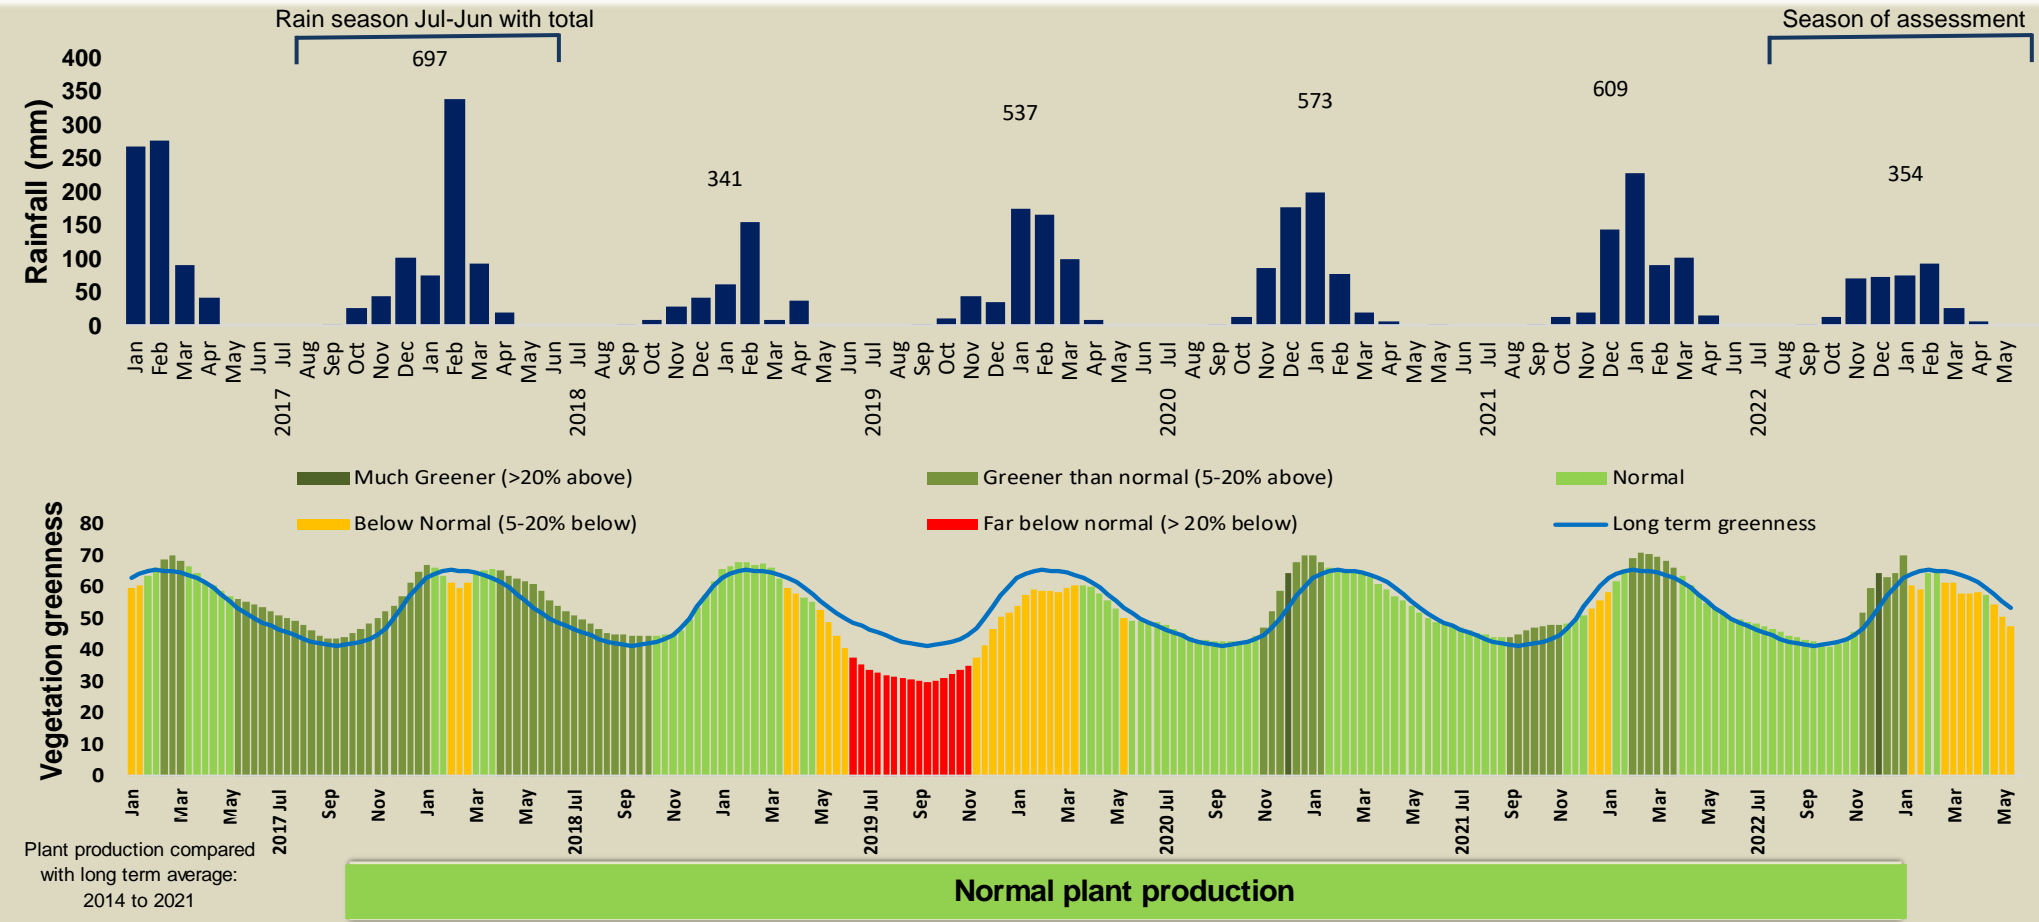

Nakabolelwa Climate and Vegetation Report

Adapting in response to the current environmental conditions ...

Seasonal trends in rainfall and vegetation (2022 / 2023 Season)

Vegetation cover trend (2000 - 2021)

Vegetation productivity (February to April) 2023

Fire management

Forage availability

Climate and vegetation patterns assist in our understanding of the status of wildlife and livestock in the conservancy for the effective management of these resources.