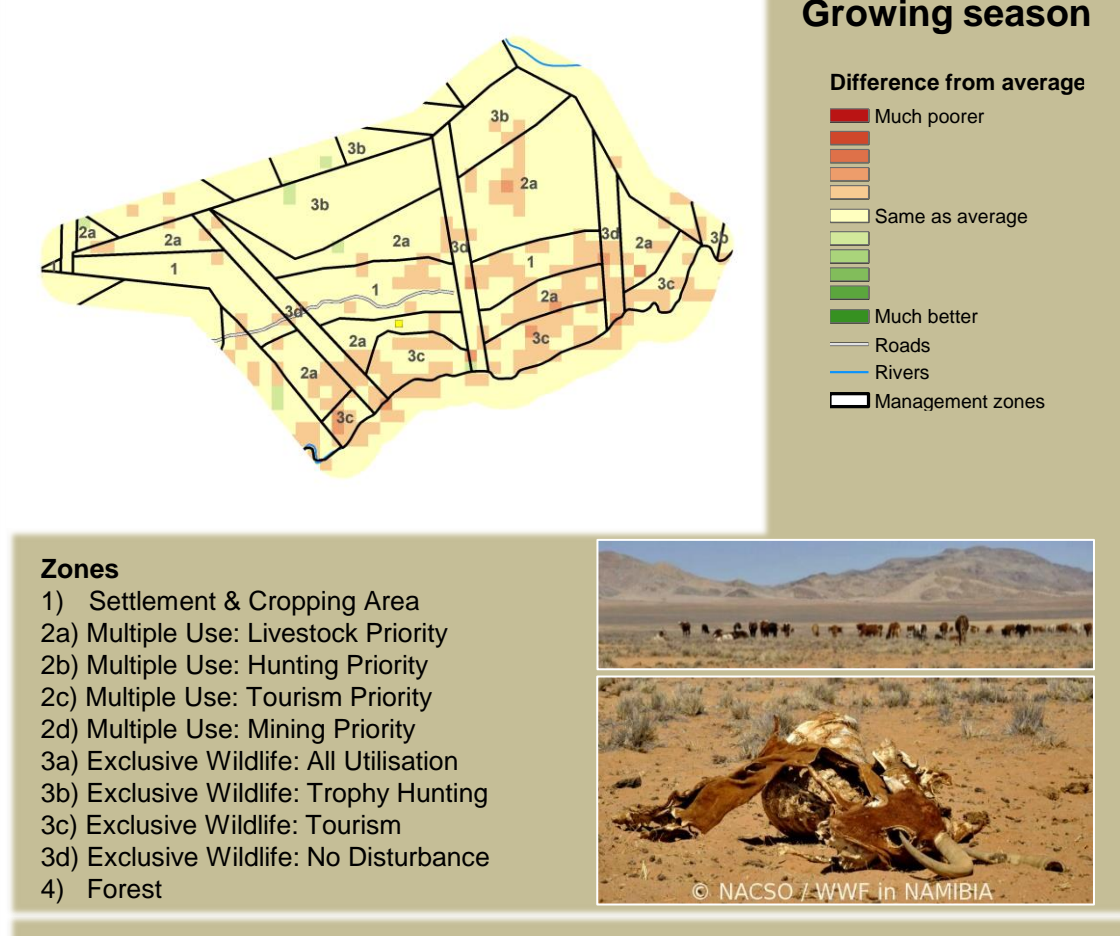

Nakabolelwa Climate and Vegetation Report

Adapting in response to the current environmental conditions ...

Seasonal trends in rainfall and vegetation (2022 / 2023 Season)

Vegetation cover trend (2000 - 2021)

Vegetation productivity (February to April) 2023

Fire management

Forage availability

Climate and vegetation patterns assist in our understanding of the status of wildlife and livestock in the conservancy for the effective management of these resources.