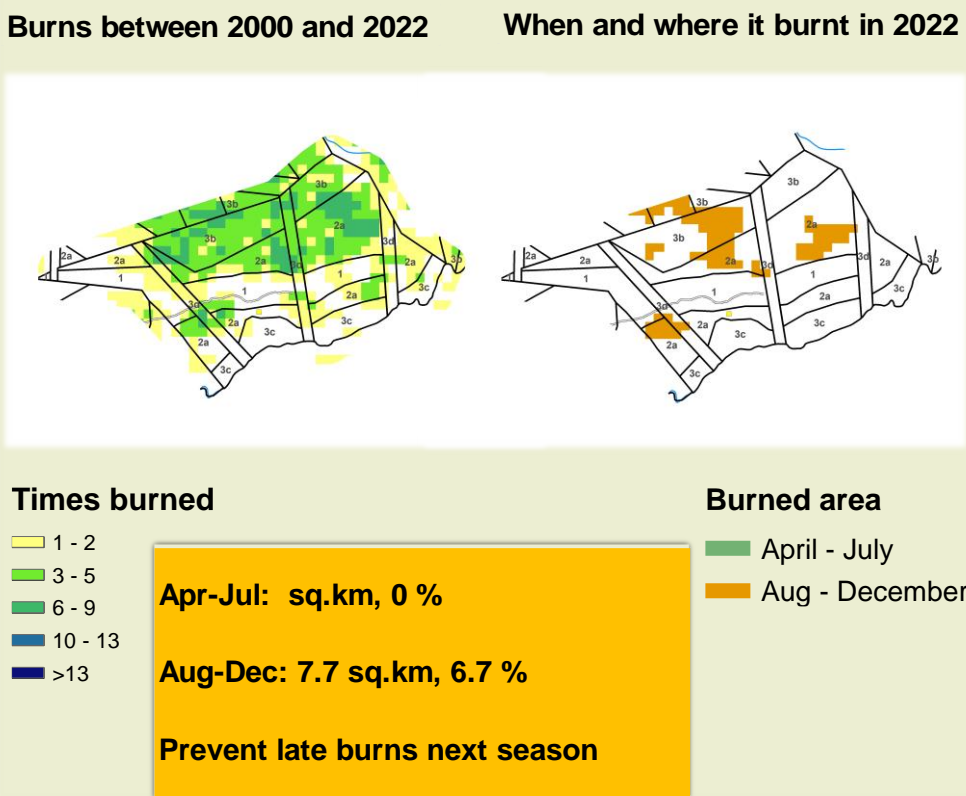

Nakabolelwa Climate and Vegetation Report

Adapting in response to the current environmental conditions ...

Seasonal trends in rainfall and vegetation (2022 / 2023 Season)

Vegetation cover trend (2000 - 2021)

Vegetation productivity (February to April) 2023

Fire management

Forage availability

Climate and vegetation patterns assist in our understanding of the status of wildlife and livestock in the conservancy for the effective management of these resources.