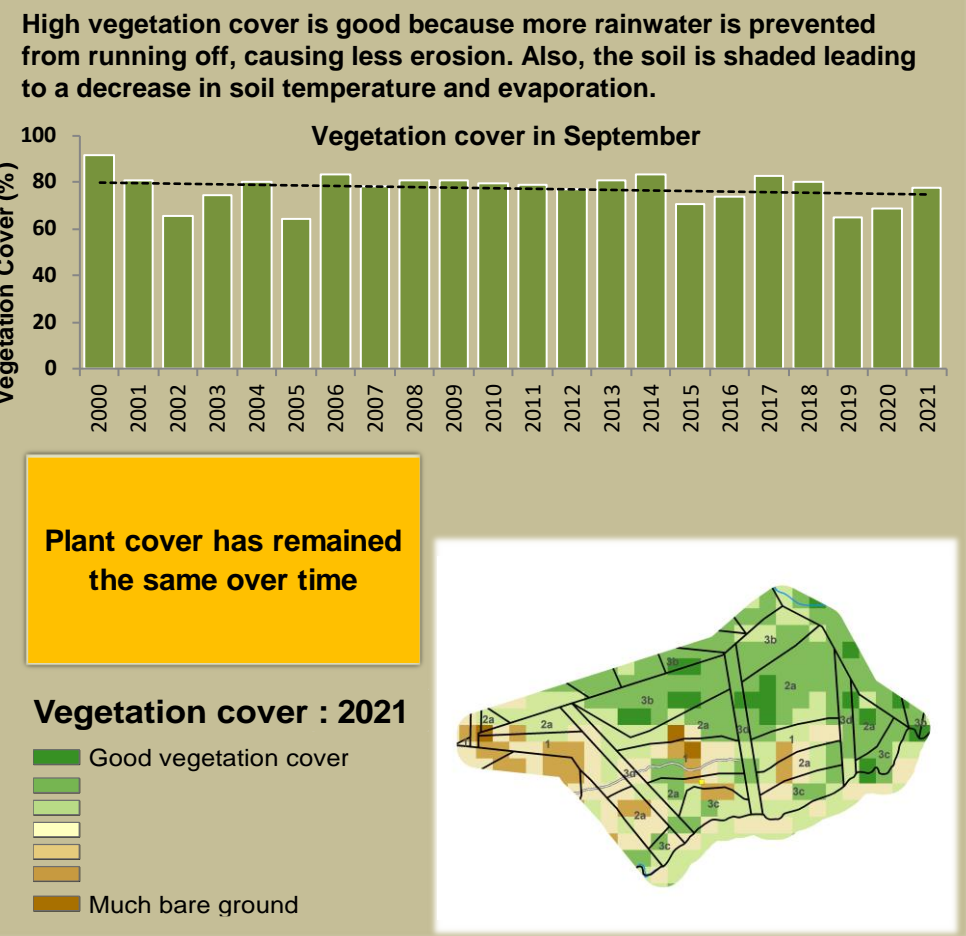

Nakabolelwa Climate and Vegetation Report

Adapting in response to the current environmental conditions ...

Seasonal trends in rainfall and vegetation (2022 / 2023 Season)

Vegetation cover trend (2000 - 2021)

Vegetation productivity (February to April) 2023

Fire management

Forage availability

Climate and vegetation patterns assist in our understanding of the status of wildlife and livestock in the conservancy for the effective management of these resources.