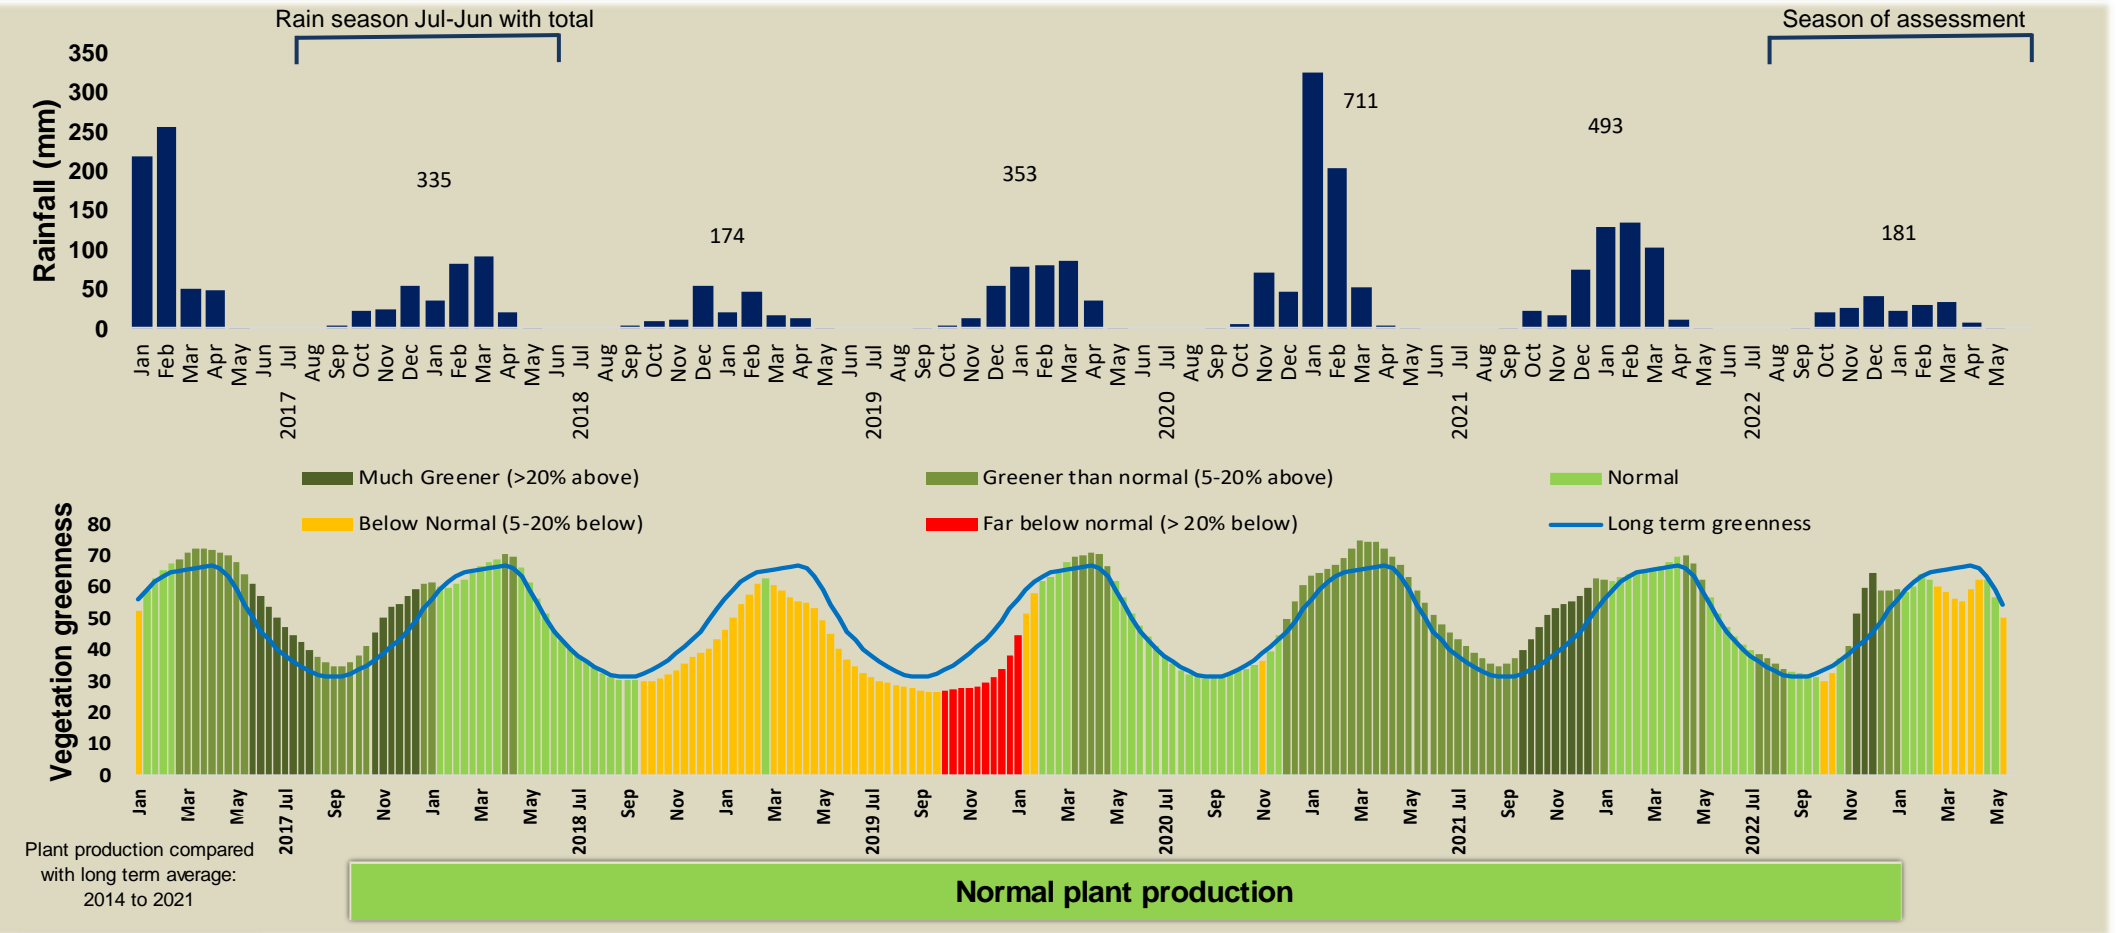

## Adapting in response to the current environmental conditions ...

### Seasonal trends in rainfall and vegetation (2022 / 2023 Season)

### Vegetation cover trend (2000 - 2021)

### Vegetation productivity (February to April) 2023