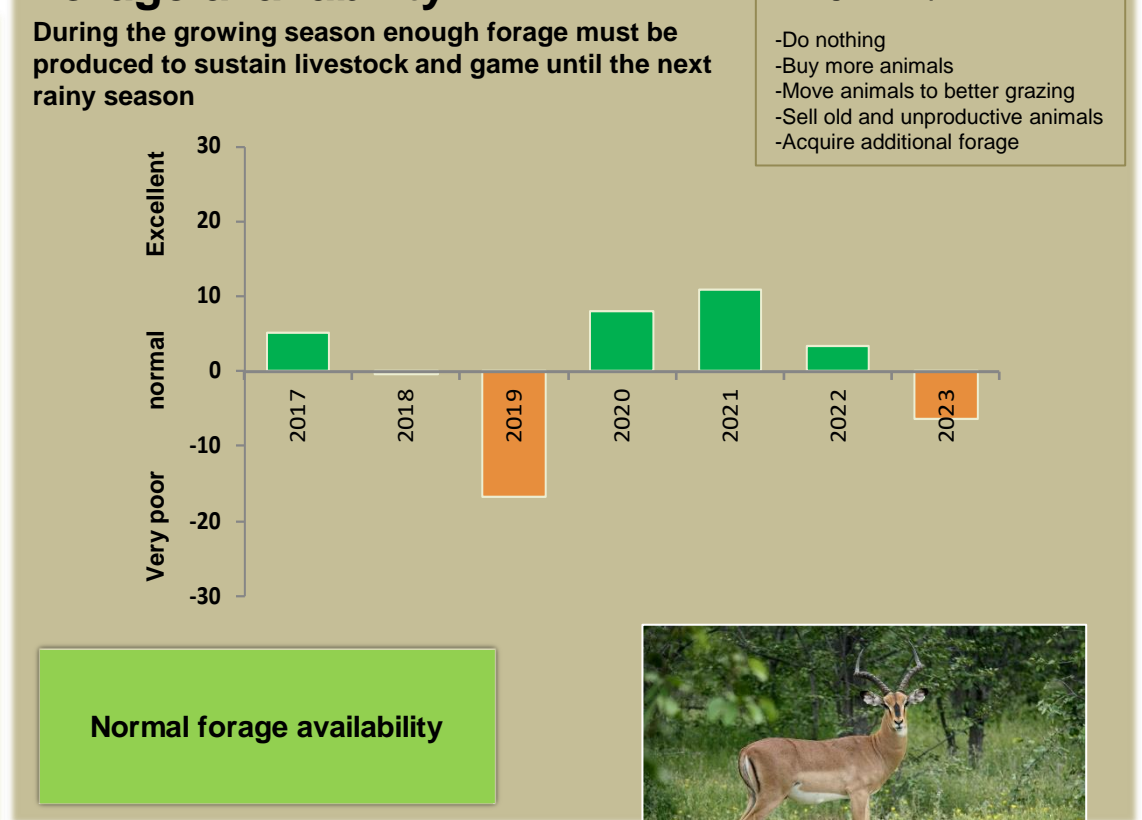

Okamatapati Climate and Vegetation Report

Adapting in response to the current environmental conditions ...

Seasonal trends in rainfall and vegetation (2022 / 2023 Season)

Vegetation cover trend (2000 - 2021)

Vegetation productivity (February to April) 2023

Fire management

Forage availability

Climate and vegetation patterns assist in our understanding of the status of wildlife and livestock in the conservancy for the effective management of these resources.