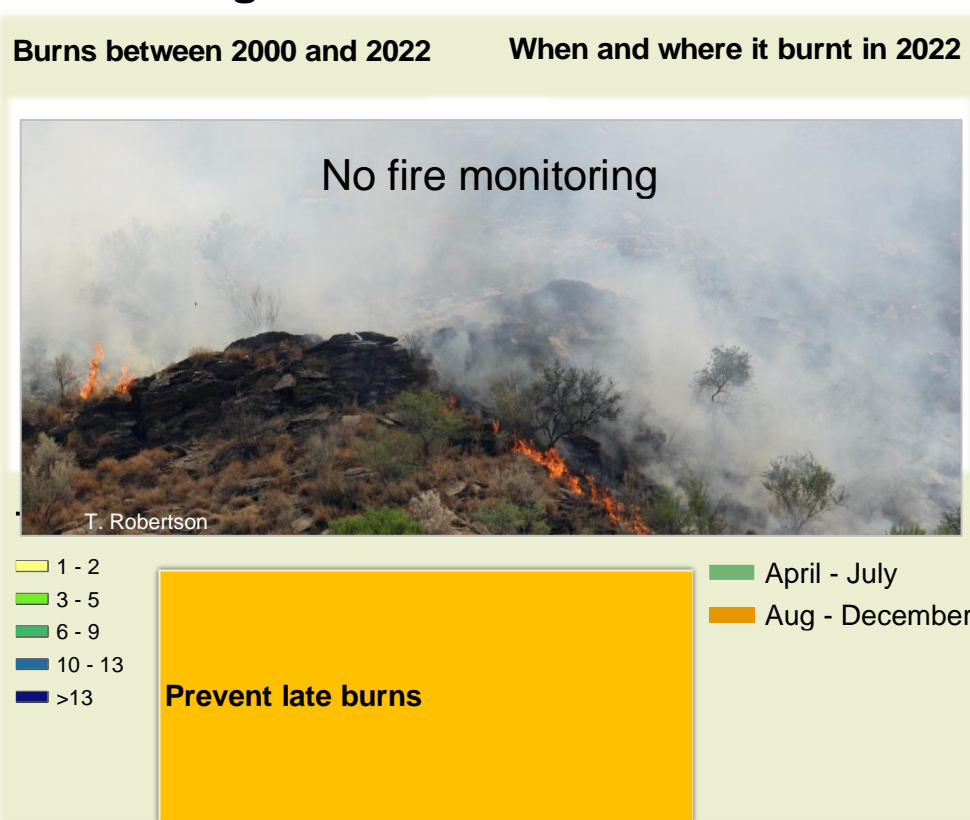

Okamatapati Climate and Vegetation Report

Adapting in response to the current environmental conditions ...

Seasonal trends in rainfall and vegetation (2022 / 2023 Season)

Vegetation cover trend (2000 - 2021)

Vegetation productivity (February to April) 2023

Fire management

Forage availability

Climate and vegetation patterns assist in our understanding of the status of wildlife and livestock in the conservancy for the effective management of these resources.