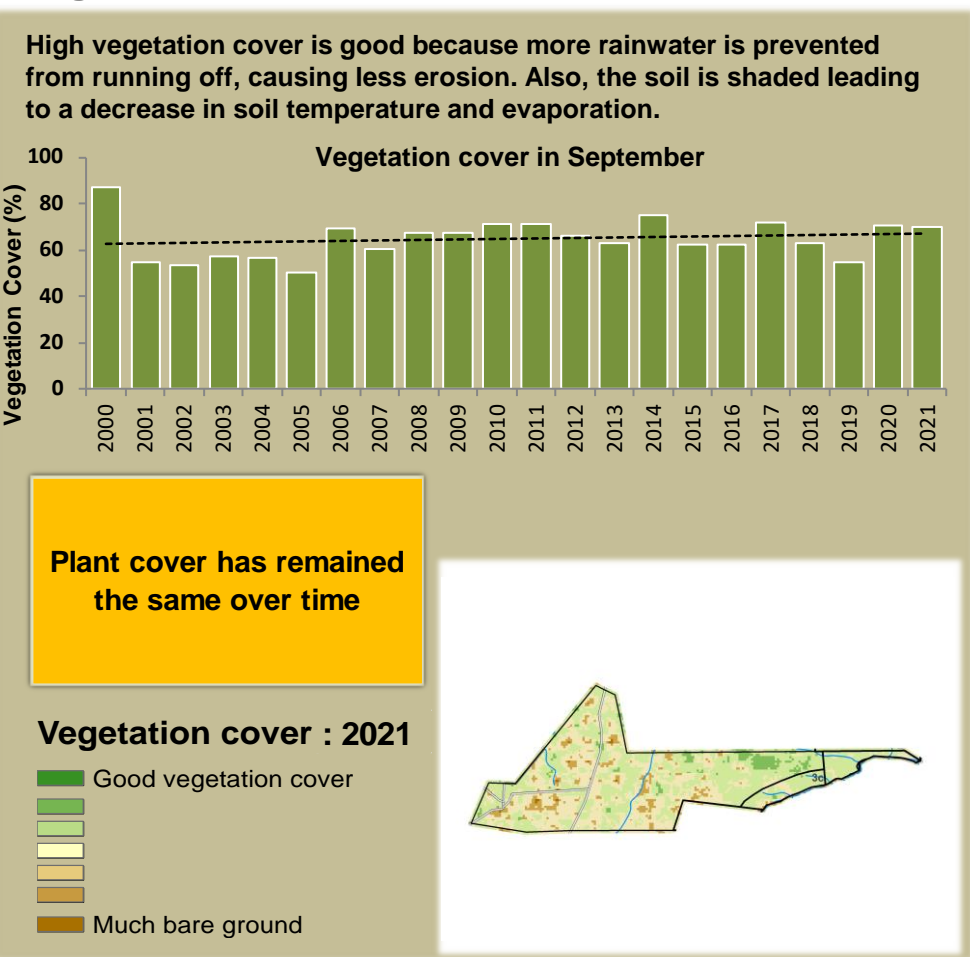

Okamatapati Climate and Vegetation Report

Adapting in response to the current environmental conditions ...

Seasonal trends in rainfall and vegetation (2022 / 2023 Season)

Vegetation cover trend (2000 - 2021)

Vegetation productivity (February to April) 2023

Fire management

Forage availability

Climate and vegetation patterns assist in our understanding of the status of wildlife and livestock in the conservancy for the effective management of these resources.