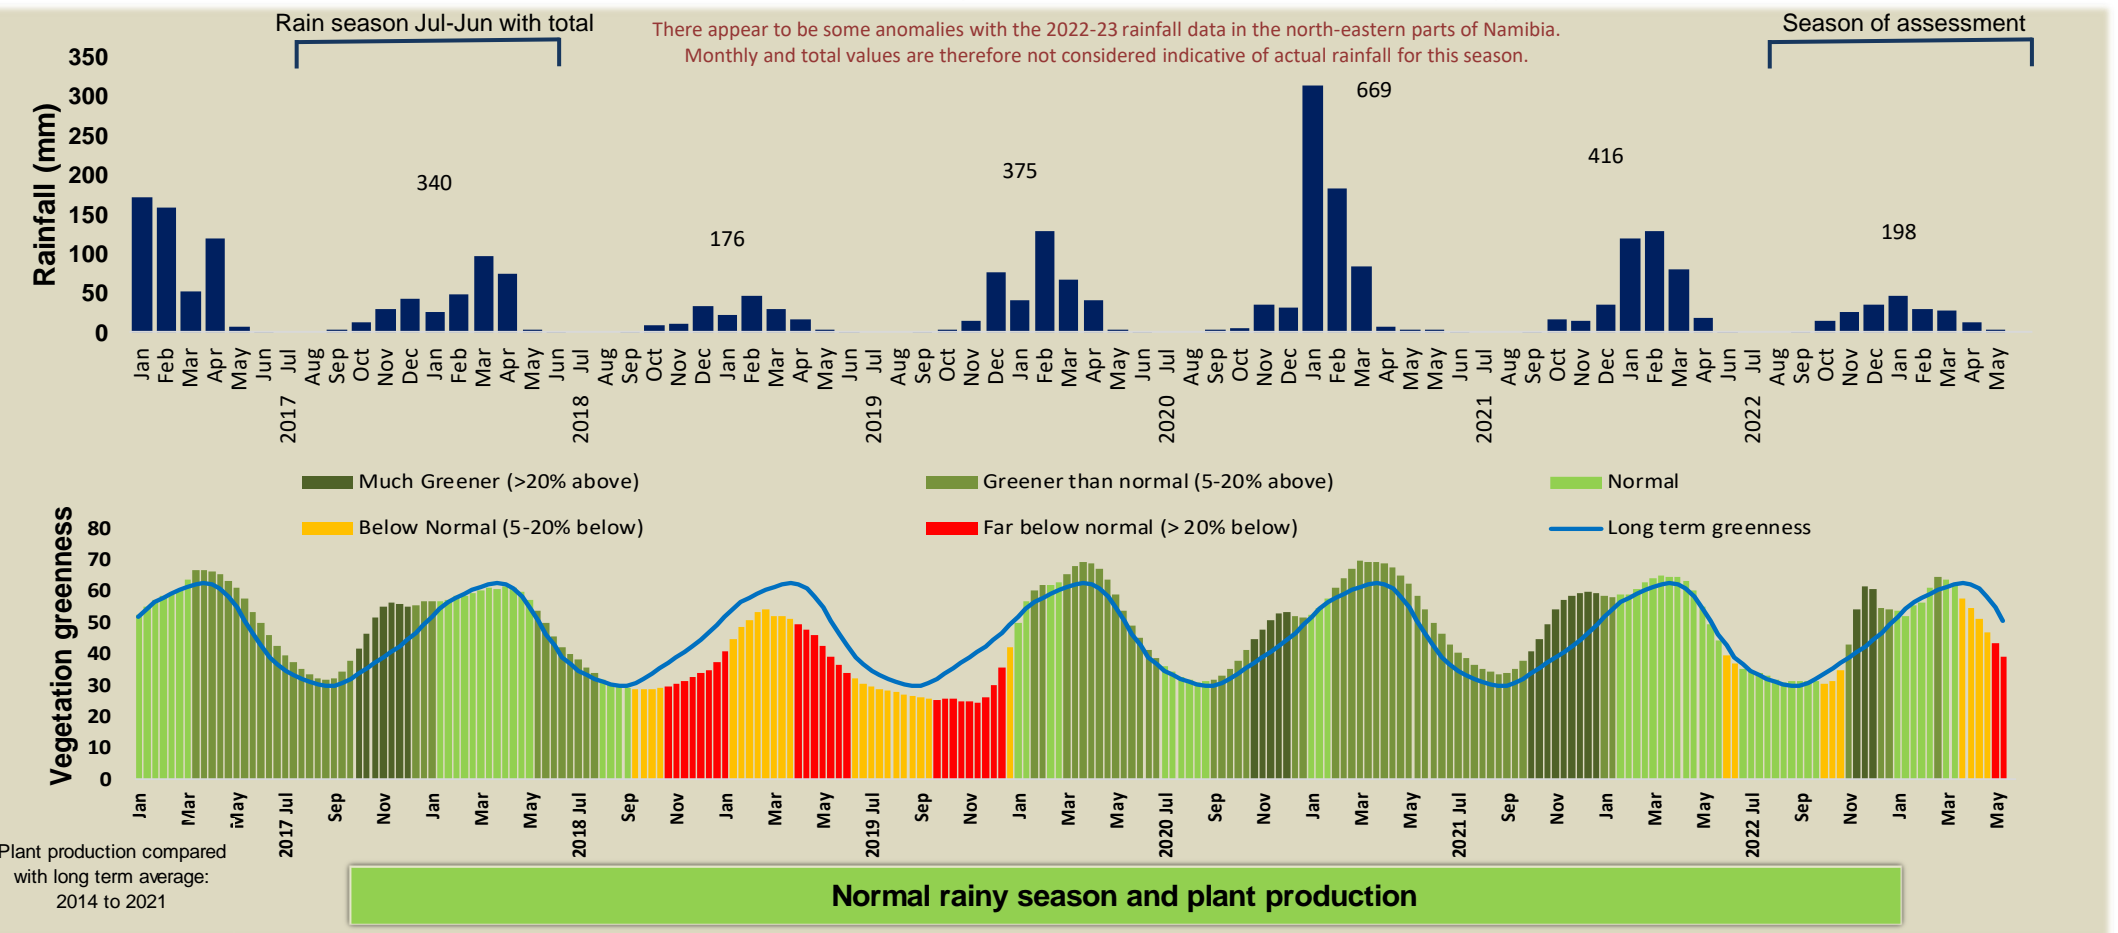

Okamatapati Climate and Vegetation Report

Adapting in response to the current environmental conditions ...

Seasonal trends in rainfall and vegetation (2022 / 2023 Season)

Vegetation cover trend (2000 - 2021)

Vegetation productivity (February to April) 2023

Fire management

Forage availability

Climate and vegetation patterns assist in our understanding of the status of wildlife and livestock in the conservancy for the effective management of these resources.