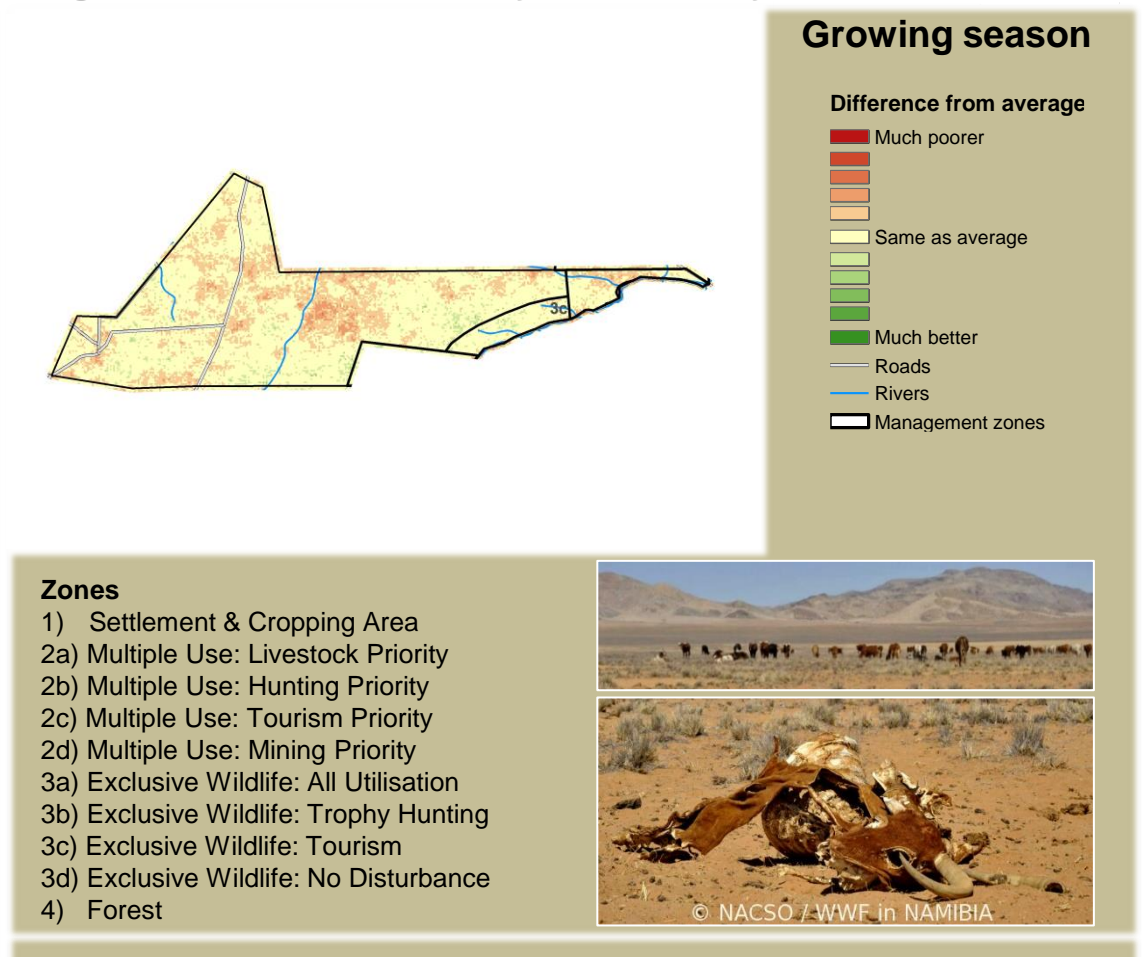

Okamatapati Climate and Vegetation Report

Adapting in response to the current environmental conditions ...

Seasonal trends in rainfall and vegetation (2022 / 2023 Season)

Vegetation cover trend (2000 - 2021)

Vegetation productivity (February to April) 2023

Fire management

Forage availability

Climate and vegetation patterns assist in our understanding of the status of wildlife and livestock in the conservancy for the effective management of these resources.