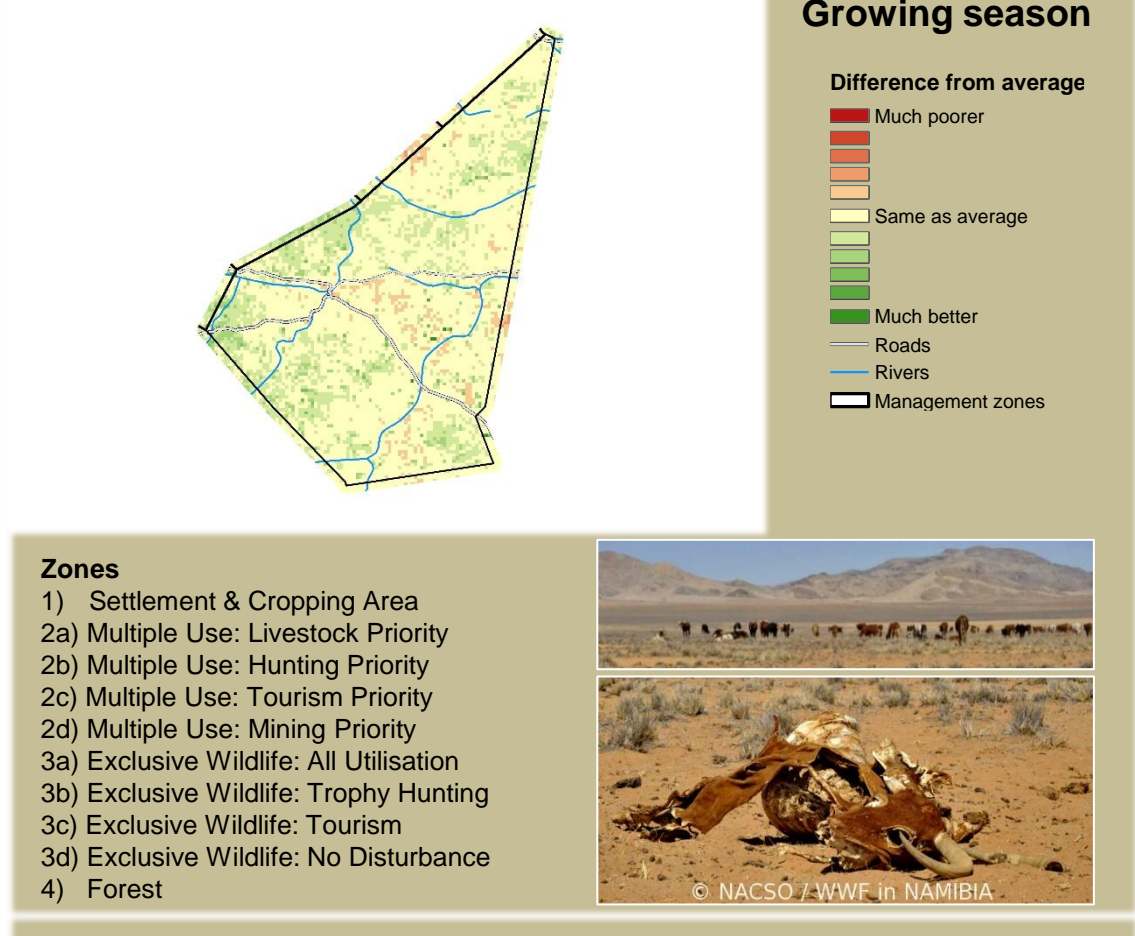

Okanguati Climate and Vegetation Report

Adapting in response to the current environmental conditions ...

Seasonal trends in rainfall and vegetation (2022 / 2023 Season)

Vegetation cover trend (2000 - 2021)

Vegetation productivity (February to April) 2023

Fire management

Forage availability

Climate and vegetation patterns assist in our understanding of the status of wildlife and livestock in the conservancy for the effective management of these resources.