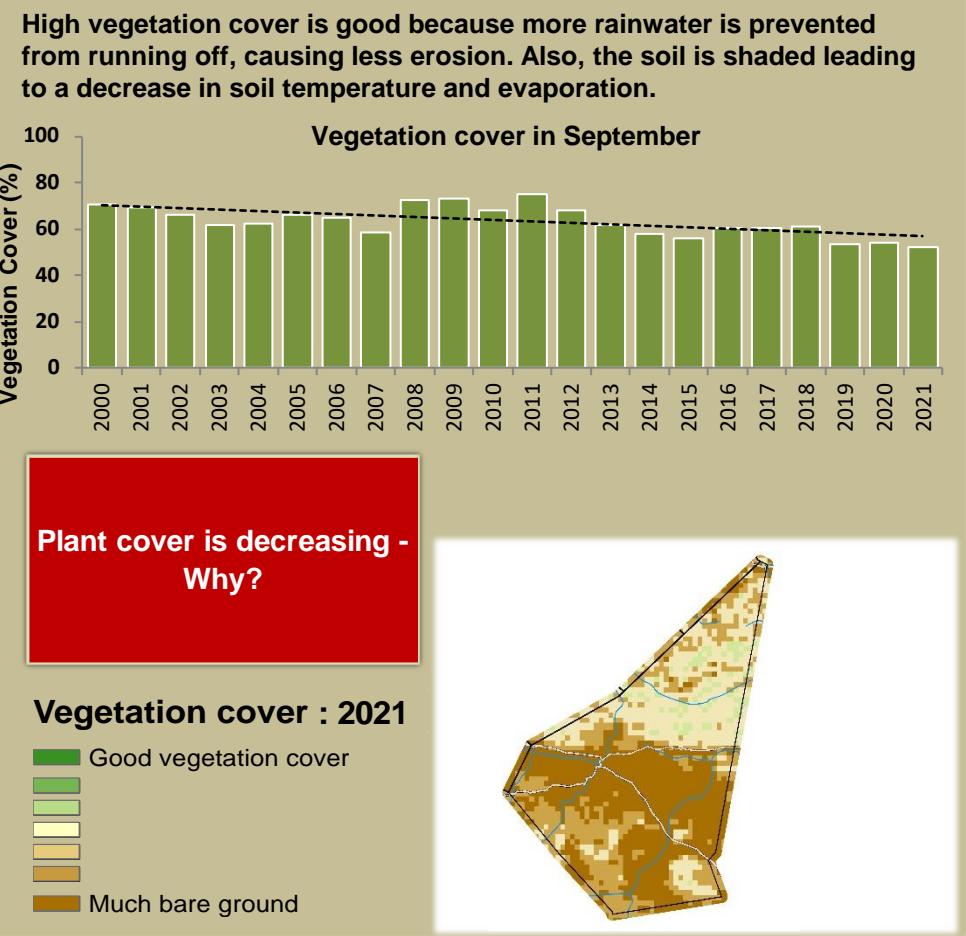

Okanguati Climate and Vegetation Report

Adapting in response to the current environmental conditions ...

Seasonal trends in rainfall and vegetation (2022 / 2023 Season)

Vegetation cover trend (2000 - 2021)

Vegetation productivity (February to April) 2023

Fire management

Forage availability

Climate and vegetation patterns assist in our understanding of the status of wildlife and livestock in the conservancy for the effective management of these resources.