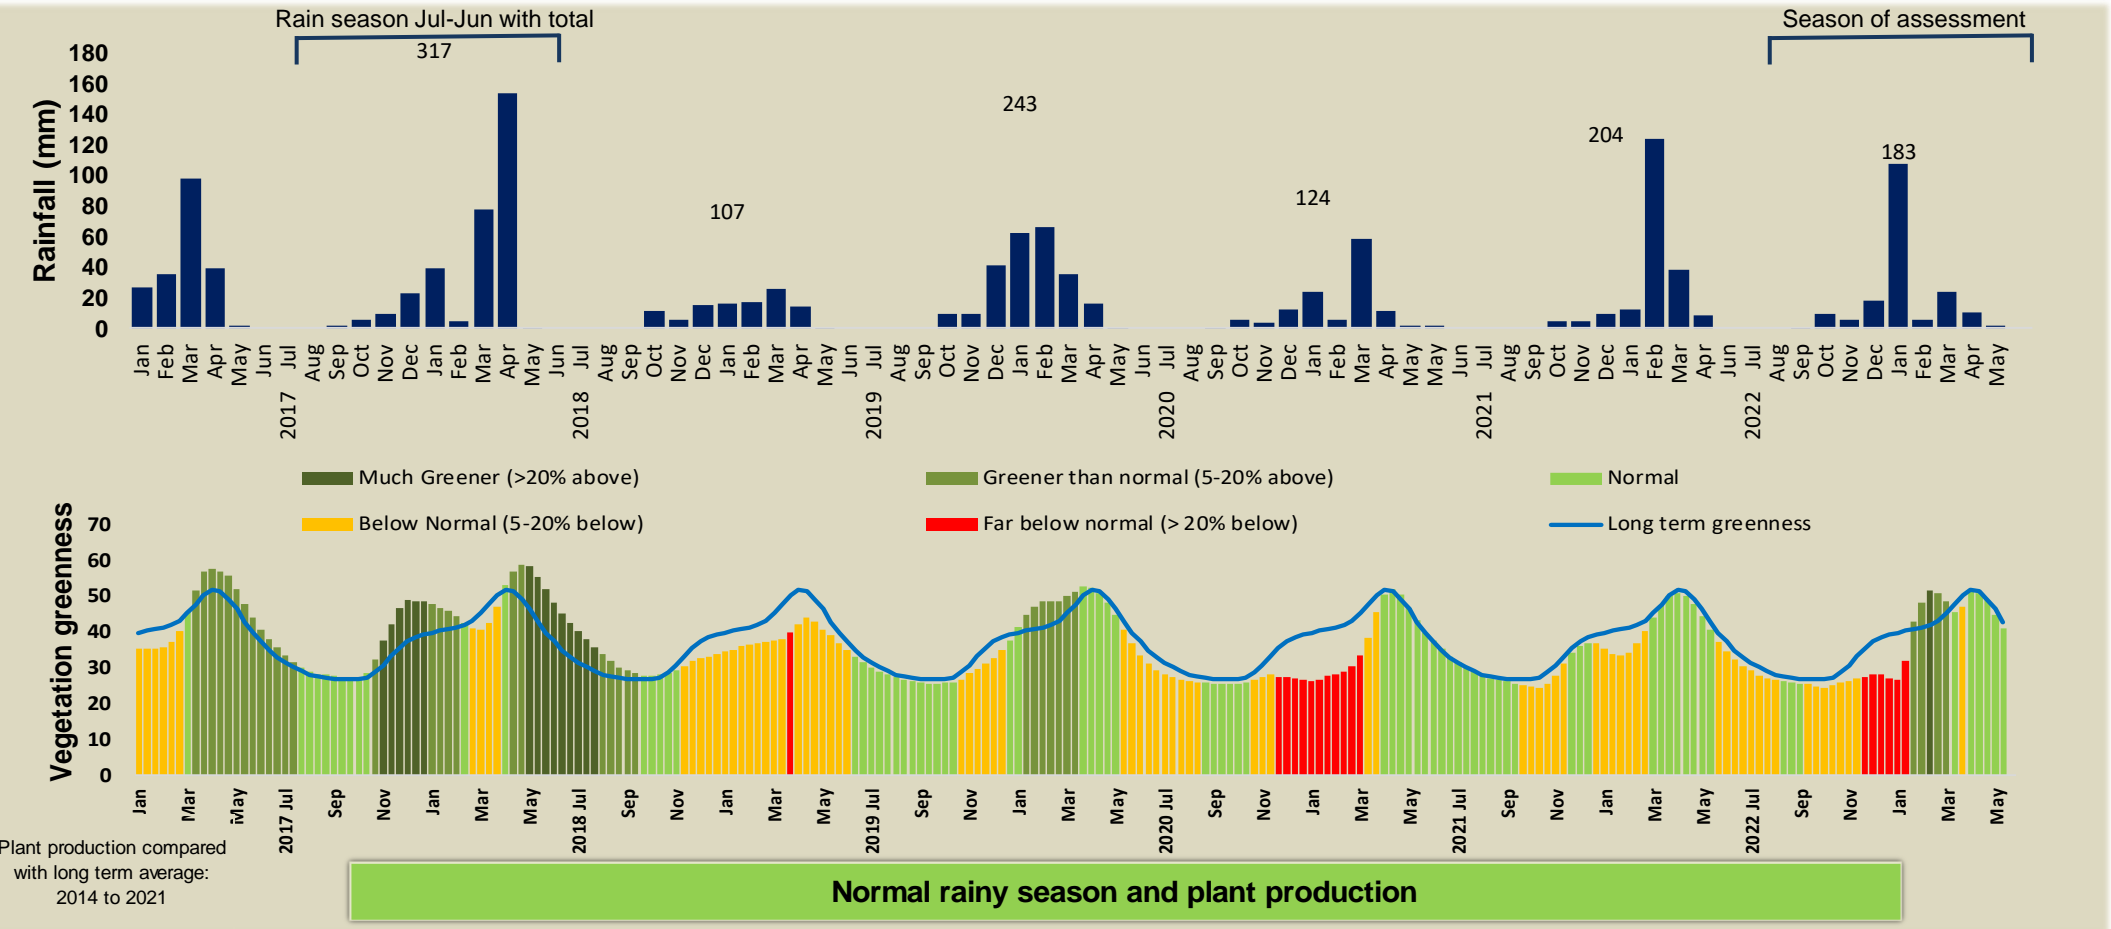

Okanguati Climate and Vegetation Report

Adapting in response to the current environmental conditions ...

Seasonal trends in rainfall and vegetation (2022 / 2023 Season)

Vegetation cover trend (2000 - 2021)

Vegetation productivity (February to April) 2023

Fire management

Forage availability

Climate and vegetation patterns assist in our understanding of the status of wildlife and livestock in the conservancy for the effective management of these resources.