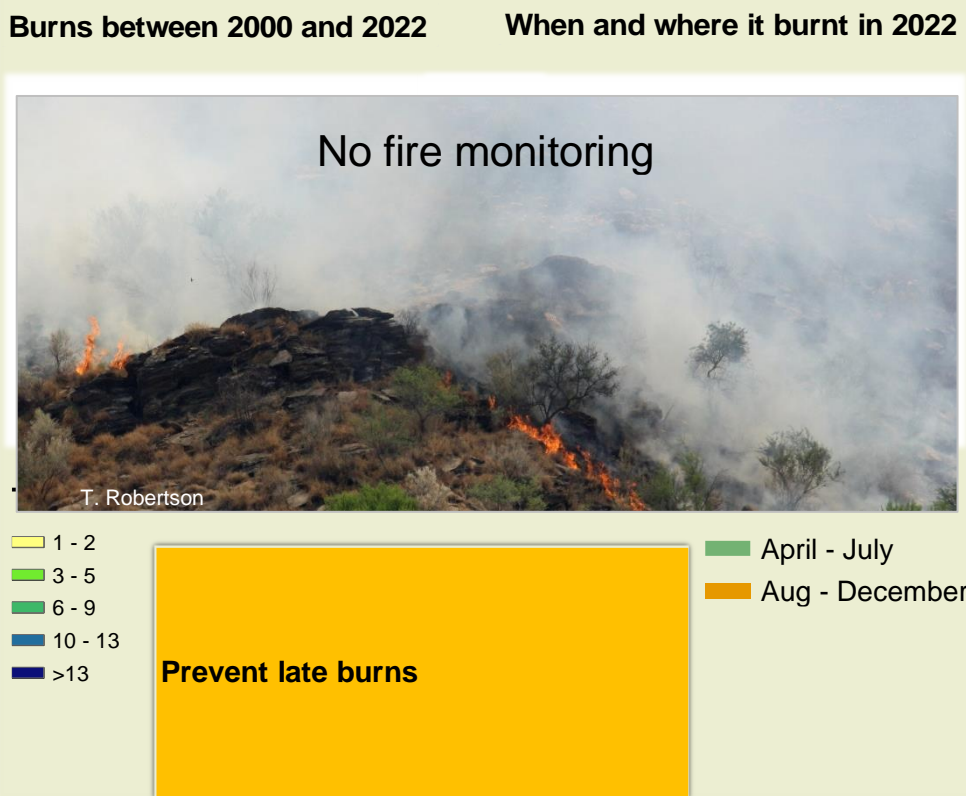

Okanguati Climate and Vegetation Report

Adapting in response to the current environmental conditions ...

Seasonal trends in rainfall and vegetation (2022 / 2023 Season)

Vegetation cover trend (2000 - 2021)

Vegetation productivity (February to April) 2023

Fire management

Forage availability

Climate and vegetation patterns assist in our understanding of the status of wildlife and livestock in the conservancy for the effective management of these resources.