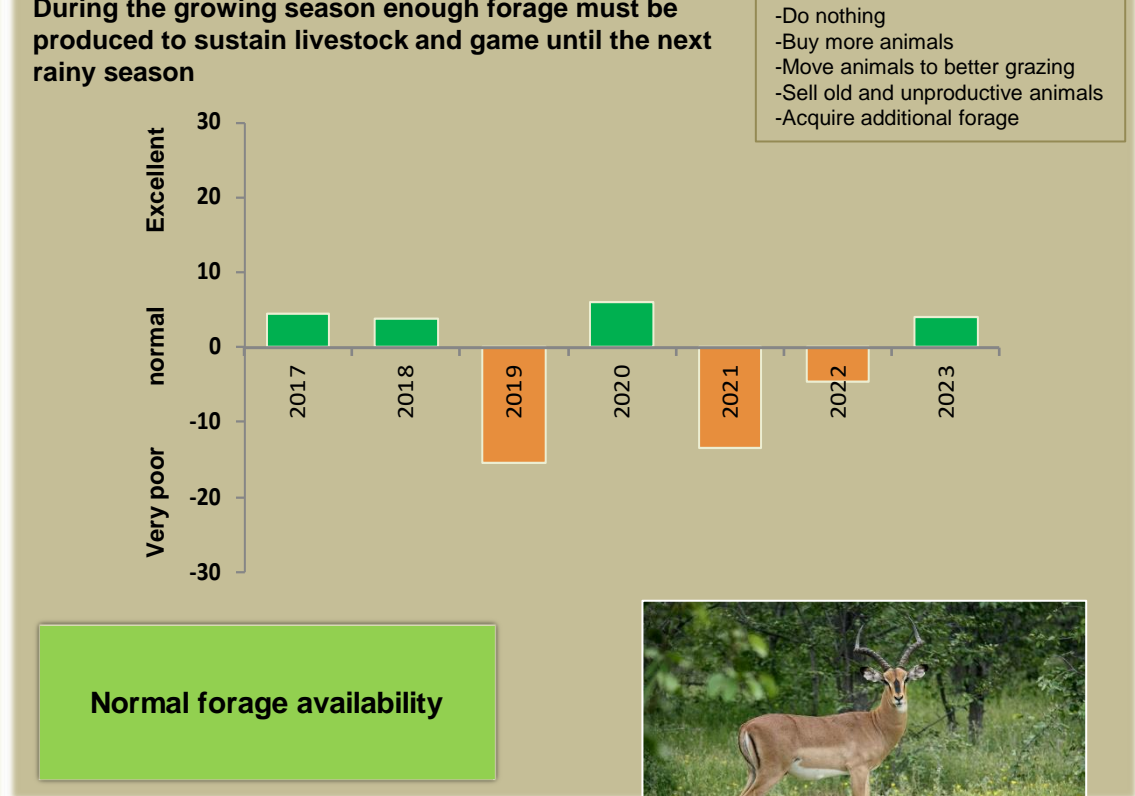

Okanguati Climate and Vegetation Report

Adapting in response to the current environmental conditions ...

Seasonal trends in rainfall and vegetation (2022 / 2023 Season)

Vegetation cover trend (2000 - 2021)

Vegetation productivity (February to April) 2023

Fire management

Forage availability

Climate and vegetation patterns assist in our understanding of the status of wildlife and livestock in the conservancy for the effective management of these resources.