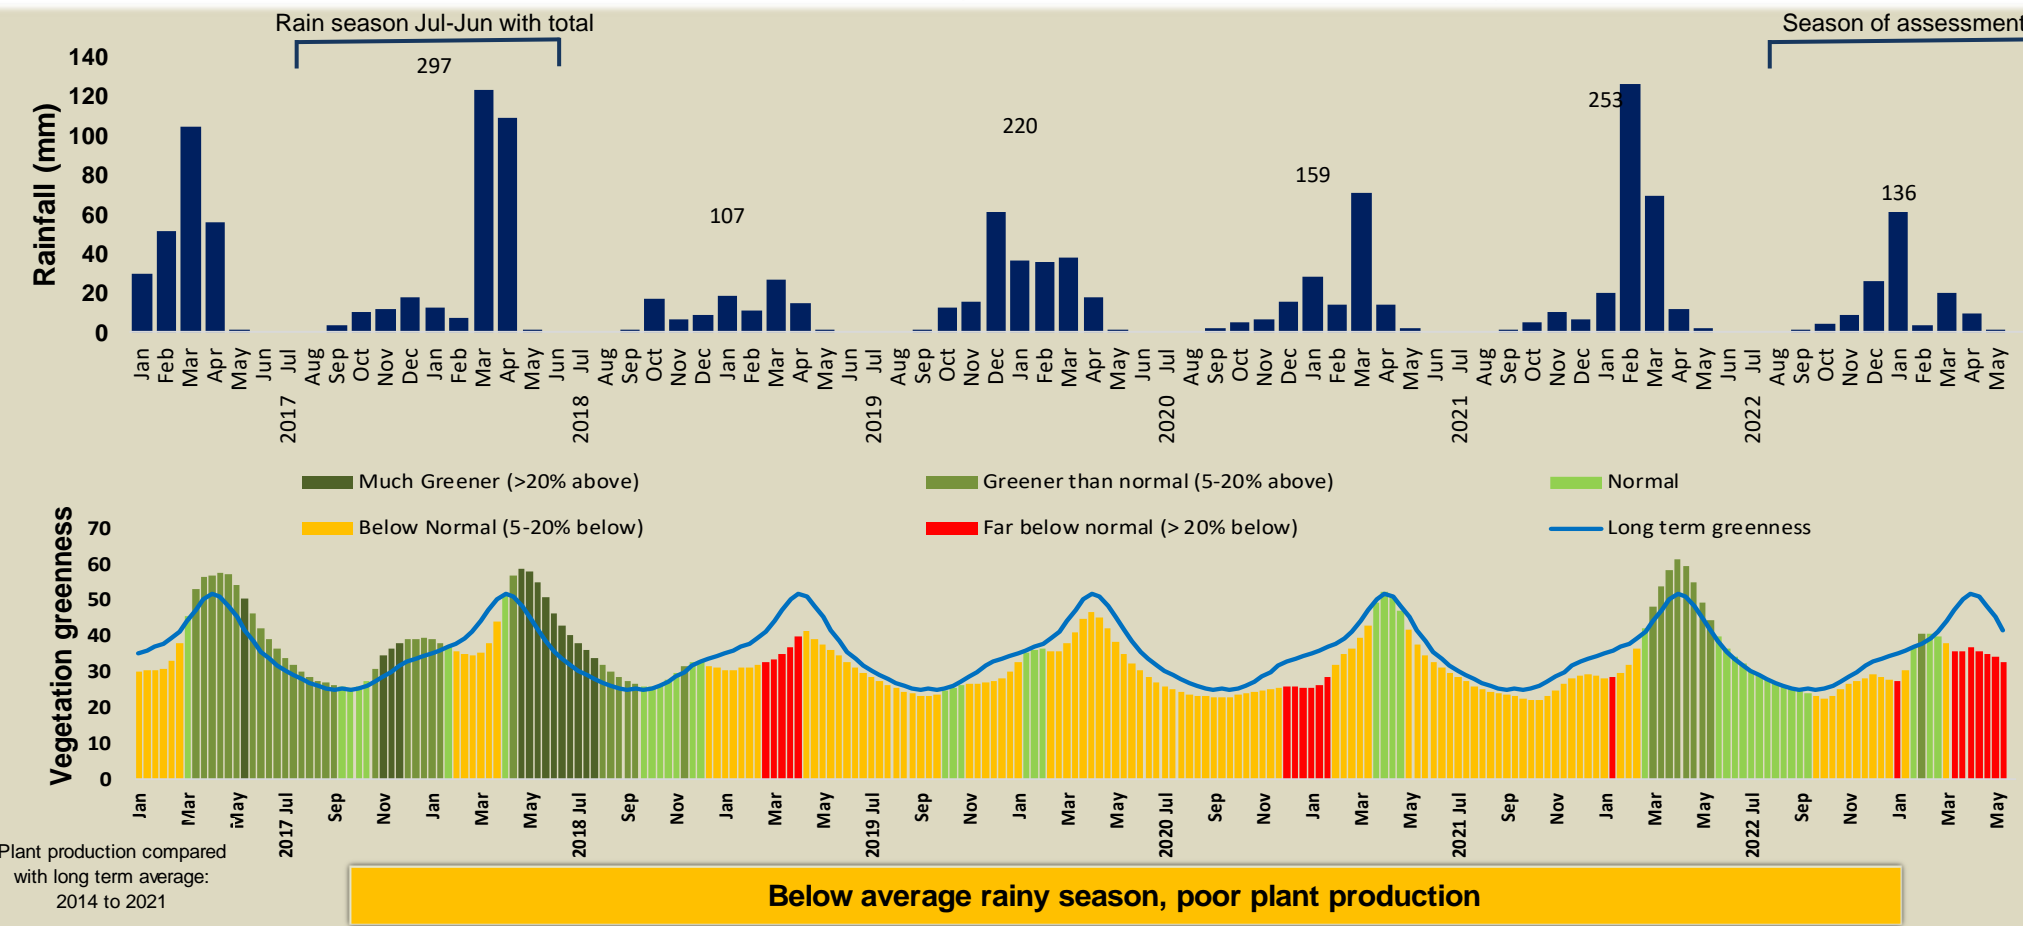

## Seasonal trends in rainfall and vegetation (2022 / 2023 Season)

## Vegetation cover trend (2000 - 2021)

## Vegetation productivity (February to April) 2023