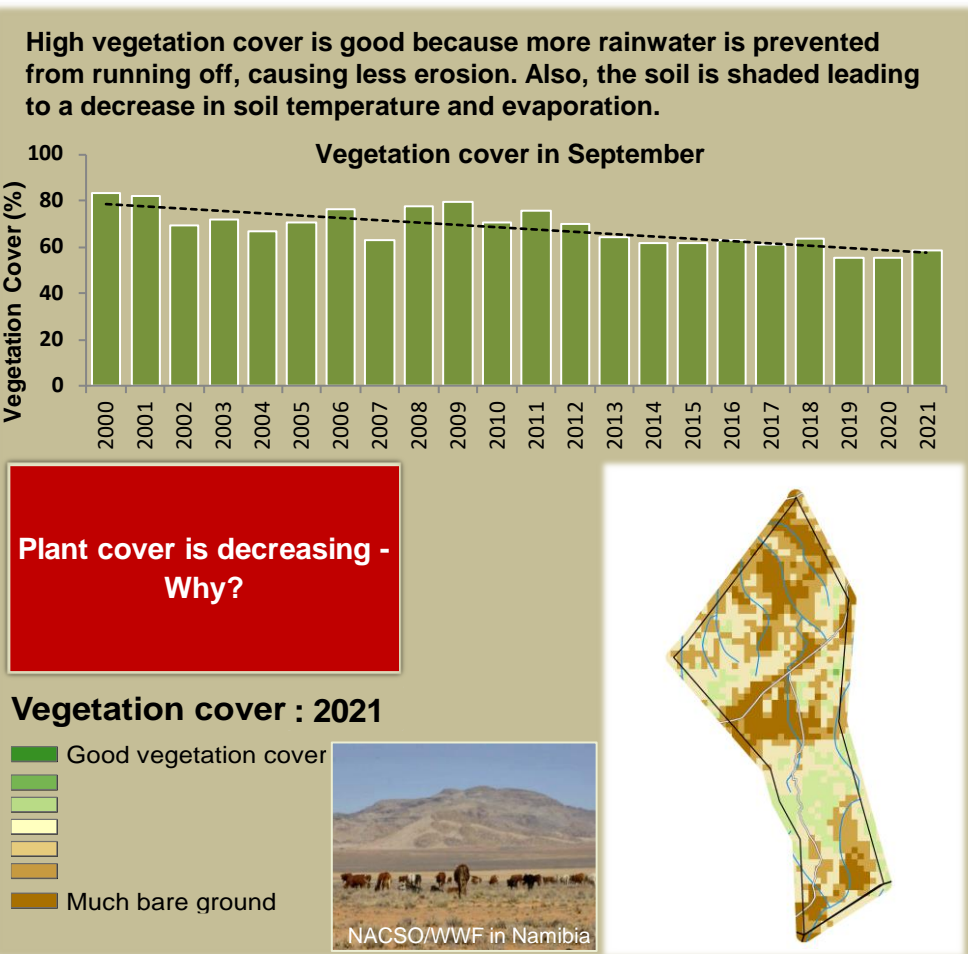

Adapting in response to the current environmental conditions ...

Seasonal trends in rainfall and vegetation (2022 / 2023 Season)

Vegetation cover trend (2000 - 2021)

Vegetation productivity (February to April) 2023

Fire management

Forage availability

Climate and vegetation patterns assist in our understanding of the status of wildlife and livestock in the conservancy for the effective management of these resources.