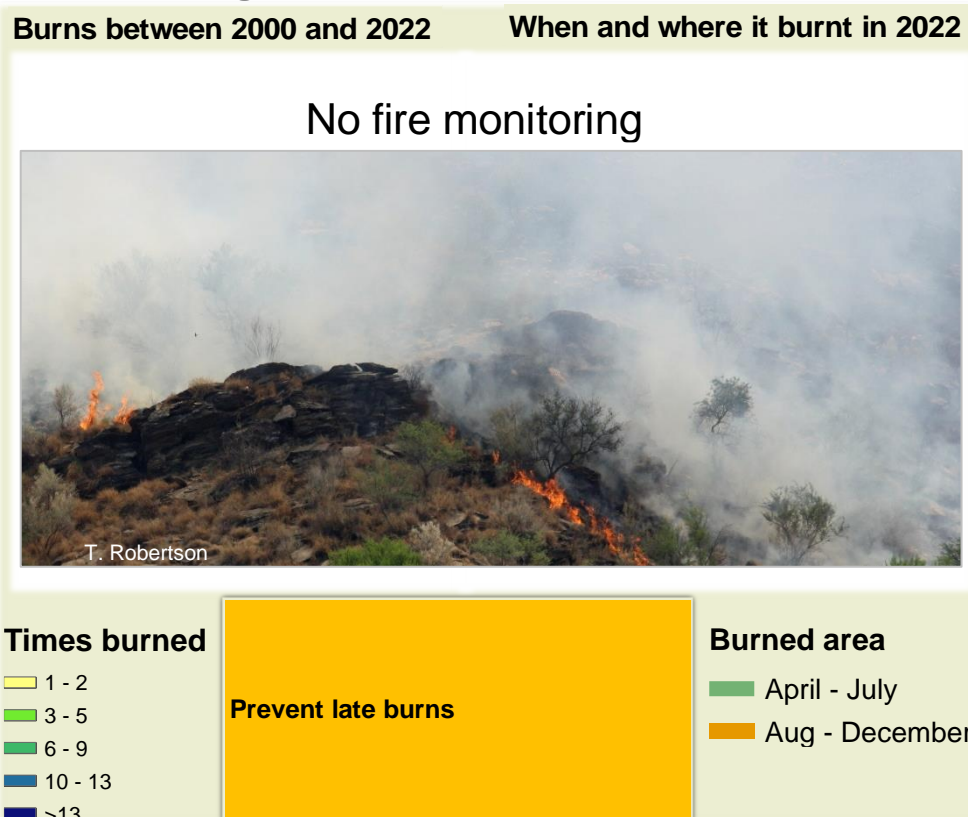

Adapting in response to the current environmental conditions ...

Seasonal trends in rainfall and vegetation (2022 / 2023 Season)

Vegetation cover trend (2000 - 2021)

Vegetation productivity (February to April) 2023

Fire management

Forage availability

Climate and vegetation patterns assist in our understanding of the status of wildlife and livestock in the conservancy for the effective management of these resources.