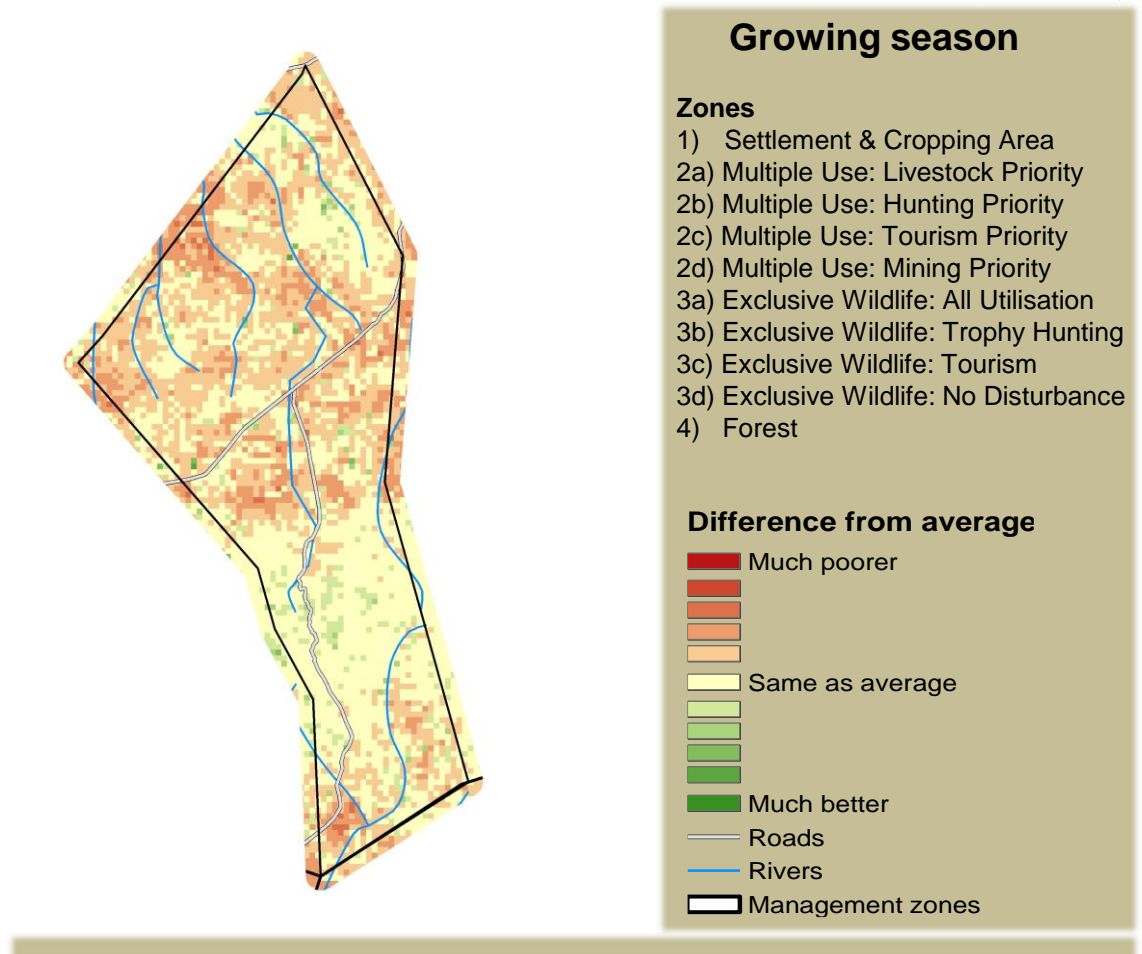

Adapting in response to the current environmental conditions ...

Seasonal trends in rainfall and vegetation (2022 / 2023 Season)

Vegetation cover trend (2000 - 2021)

Vegetation productivity (February to April) 2023

Fire management

Forage availability

Climate and vegetation patterns assist in our understanding of the status of wildlife and livestock in the conservancy for the effective management of these resources.