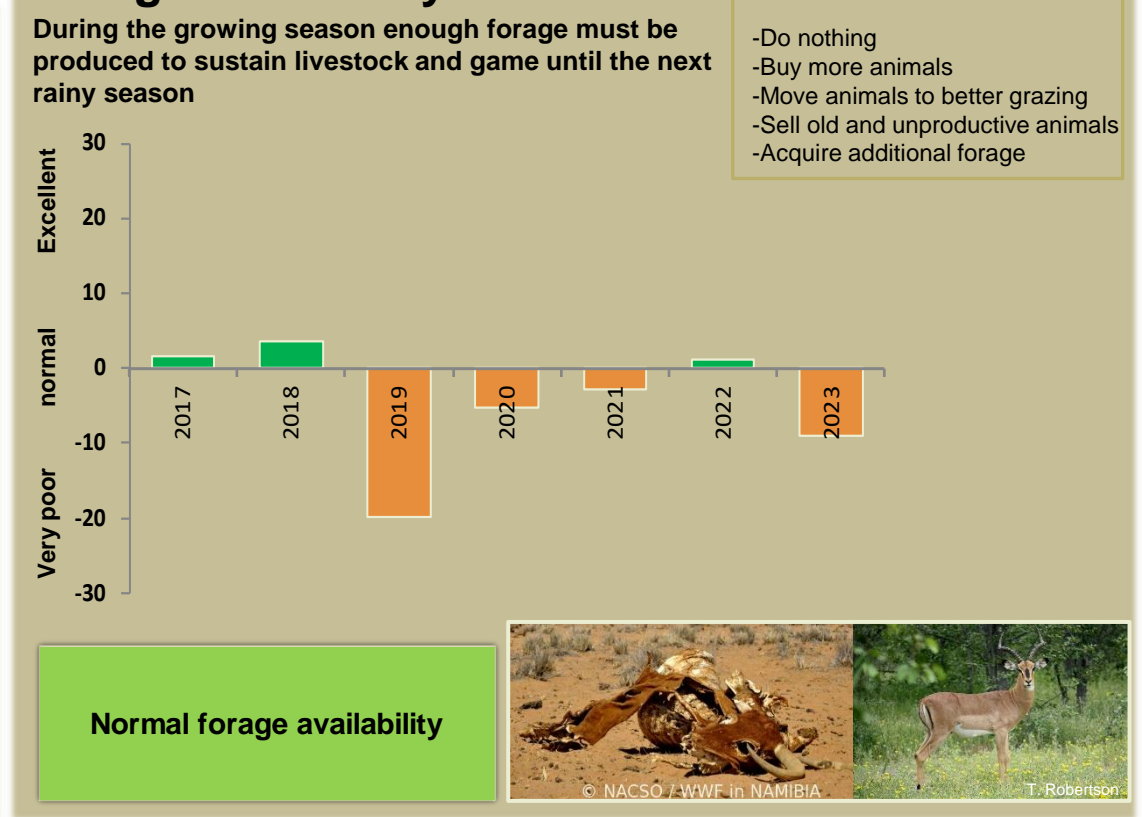

Adapting in response to the current environmental conditions ...

Seasonal trends in rainfall and vegetation (2022 / 2023 Season)

Vegetation cover trend (2000 - 2021)

Vegetation productivity (February to April) 2023

Fire management

Forage availability

Climate and vegetation patterns assist in our understanding of the status of wildlife and livestock in the conservancy for the effective management of these resources.