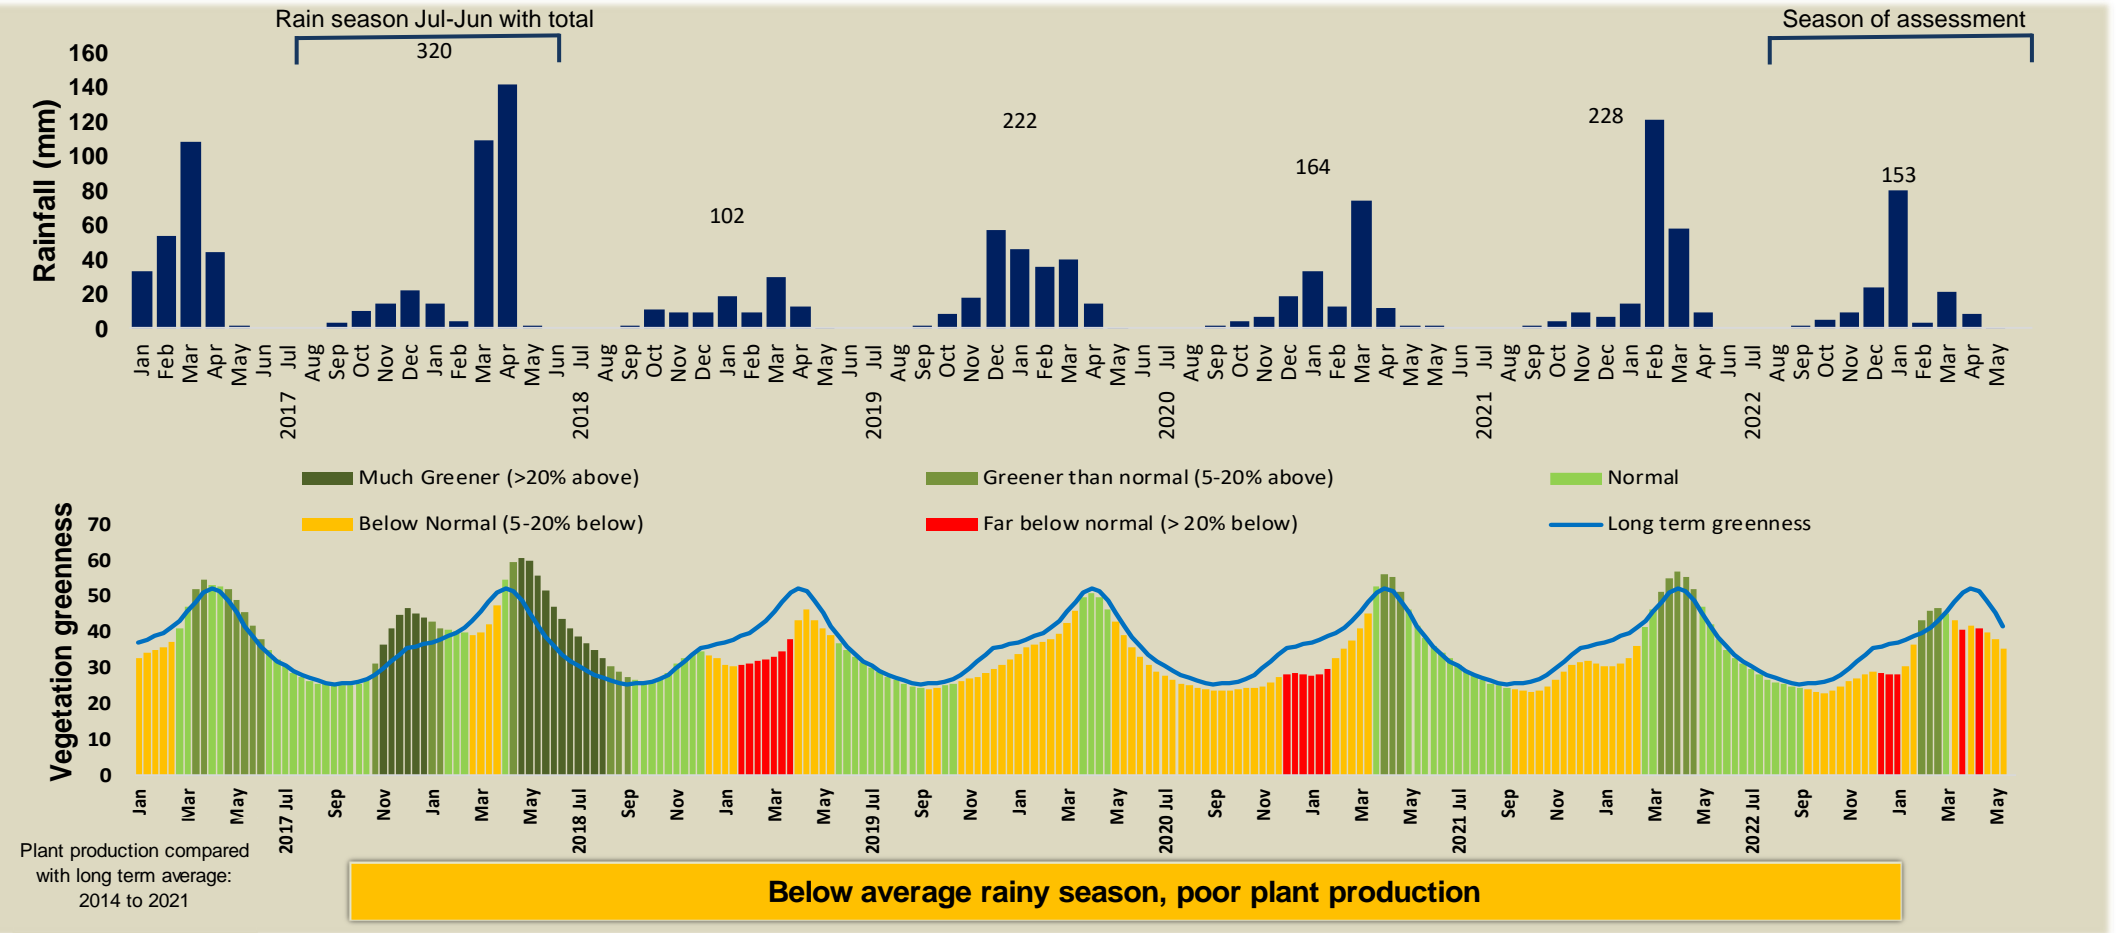

Adapting in response to the current environmental conditions ...

Seasonal trends in rainfall and vegetation (2022 / 2023 Season)

Vegetation cover trend (2000 - 2021)

Vegetation productivity (February to April) 2023

Fire management

Forage availability

Climate and vegetation patterns assist in our understanding of the status of wildlife and livestock in the conservancy for the effective management of these resources.