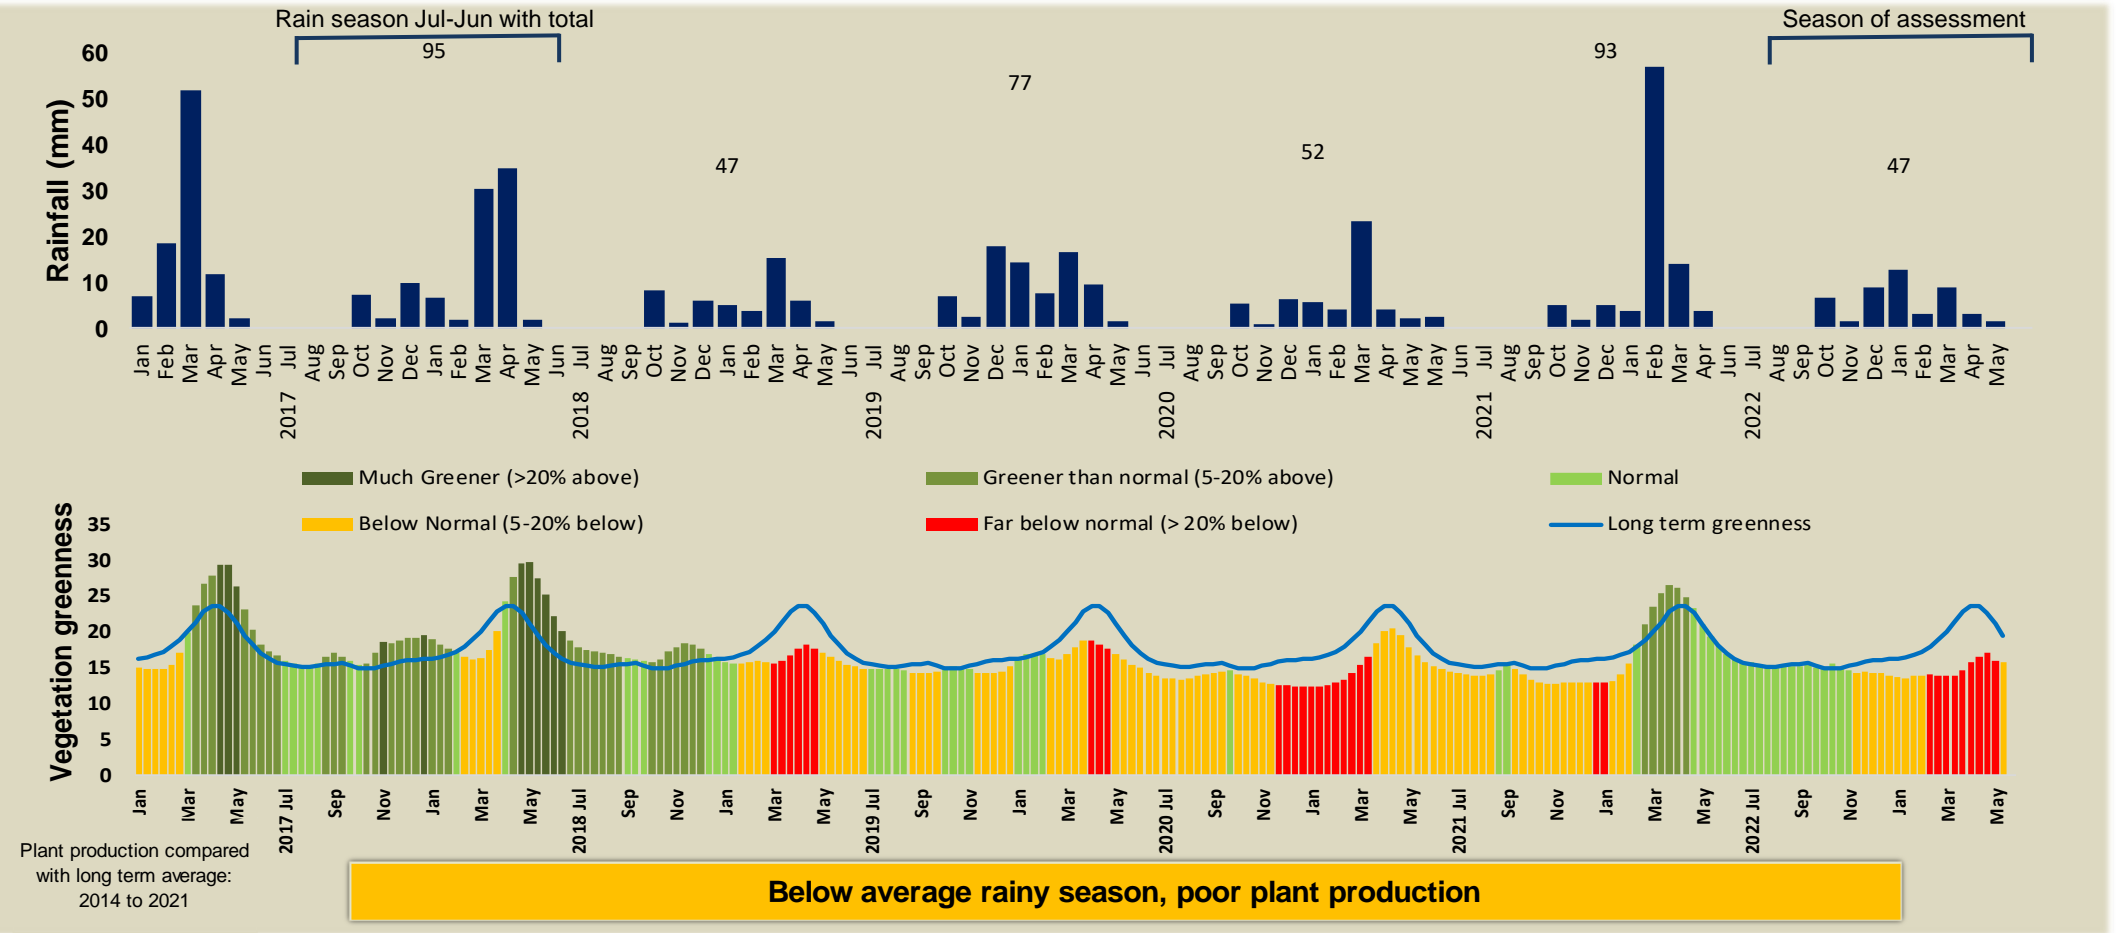

## Seasonal trends in rainfall and vegetation (2022 / 2023 Season)

## Vegetation cover trend (2000 - 2021)

## Vegetation productivity (February to April) 2023