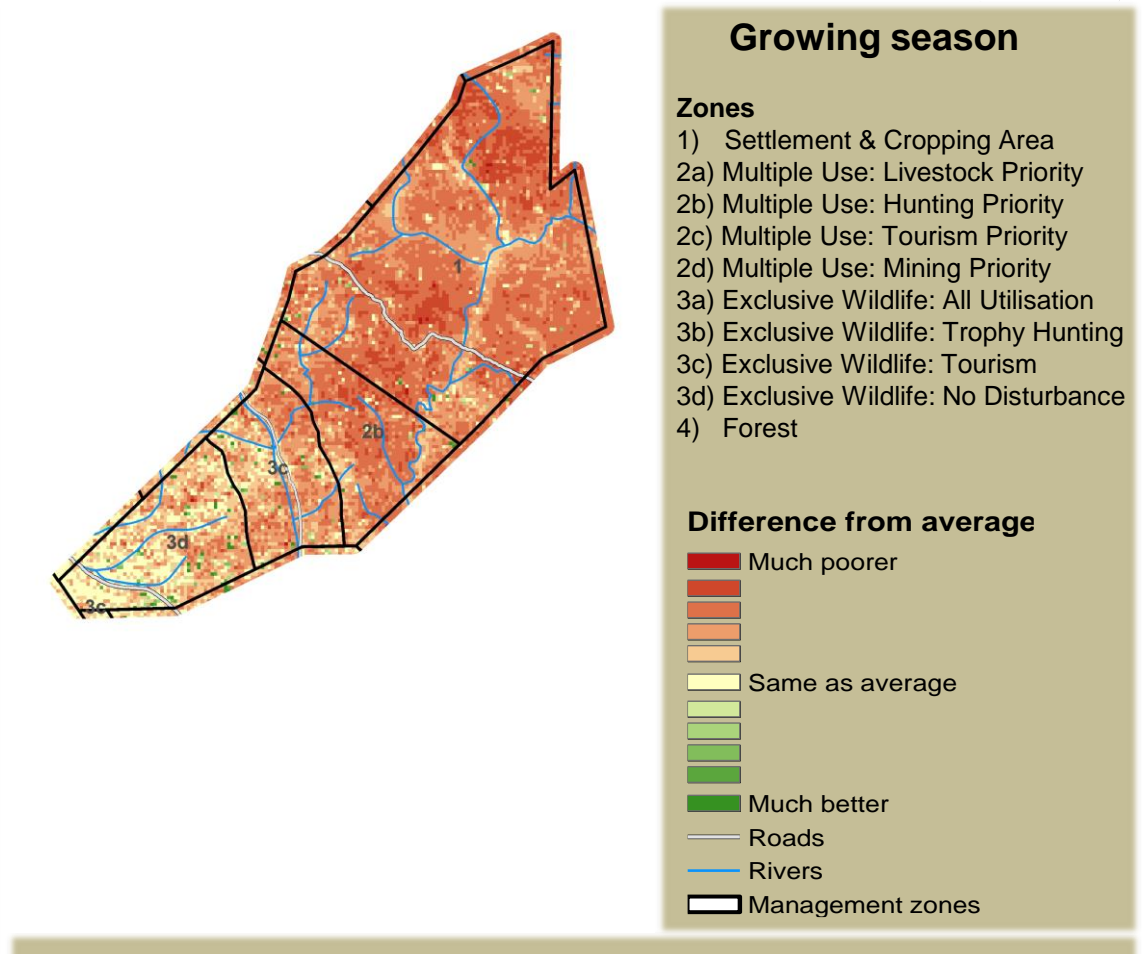

# Okondjombo Climate and Vegetation Report

Adapting in response to the current environmental conditions ...

## Seasonal trends in rainfall and vegetation (2022 / 2023 Season)

## Vegetation cover trend (2000 - 2021)

## Vegetation productivity (February to April) 2023