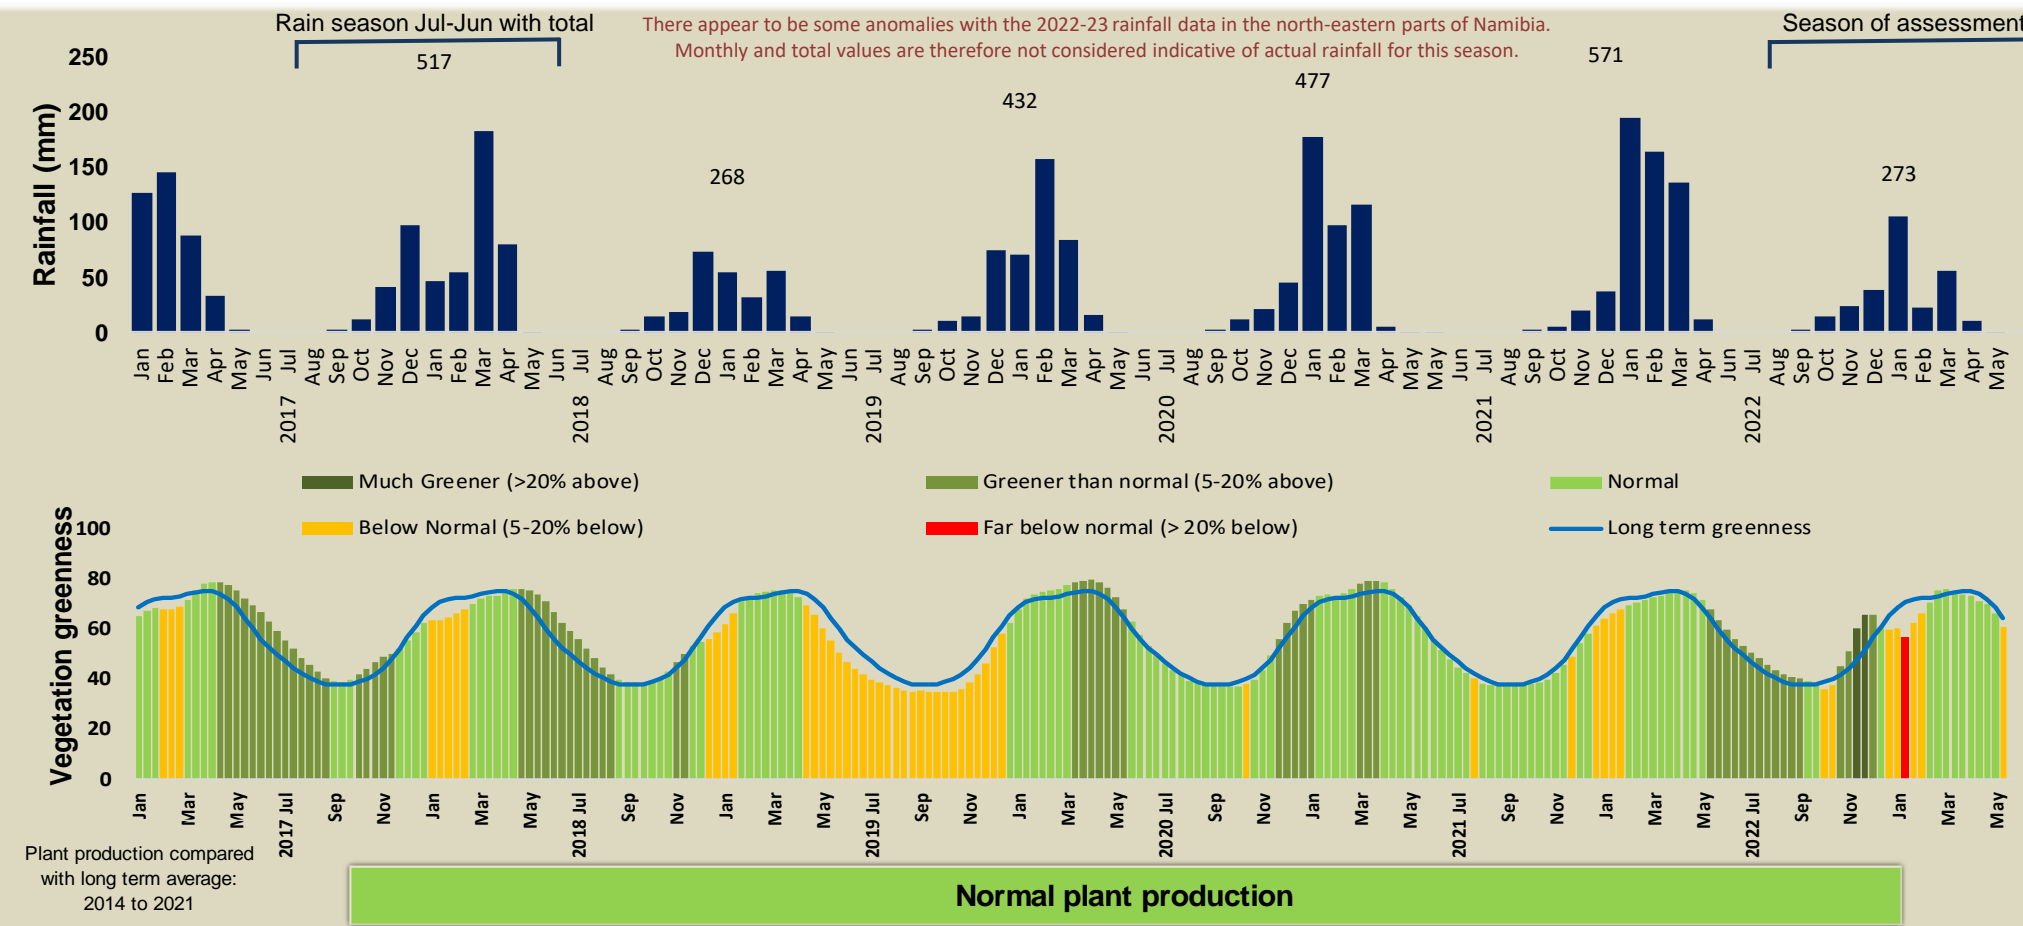

Adapting in response to the current environmental conditions ...

Seasonal trends in rainfall and vegetation (2022 / 2023 Season)

Vegetation cover trend (2000 - 2021)

Vegetation productivity (February to April) 2023

Fire management

Forage availability

Climate and vegetation patterns assist in our understanding of the status of wildlife and livestock in the conservancy for the effective management of these resources.