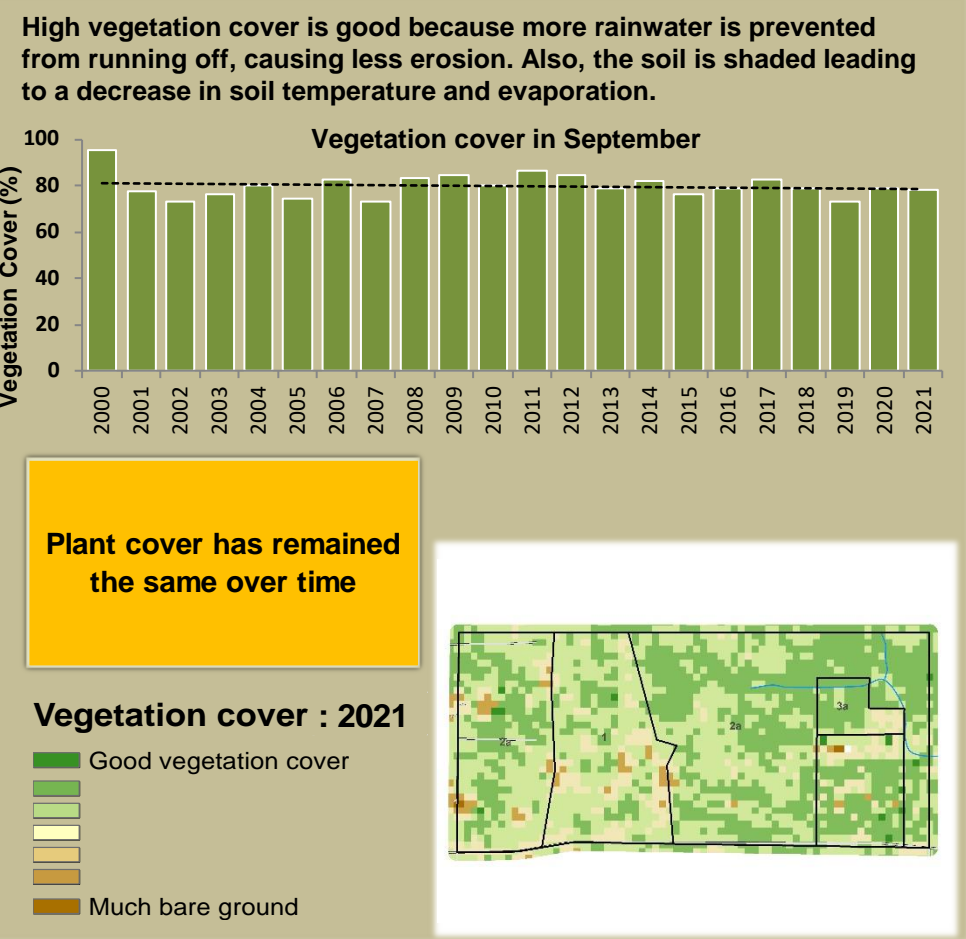

Adapting in response to the current environmental conditions ...

Seasonal trends in rainfall and vegetation (2022 / 2023 Season)

Vegetation cover trend (2000 - 2021)

Vegetation productivity (February to April) 2023

Fire management

Forage availability

Climate and vegetation patterns assist in our understanding of the status of wildlife and livestock in the conservancy for the effective management of these resources.