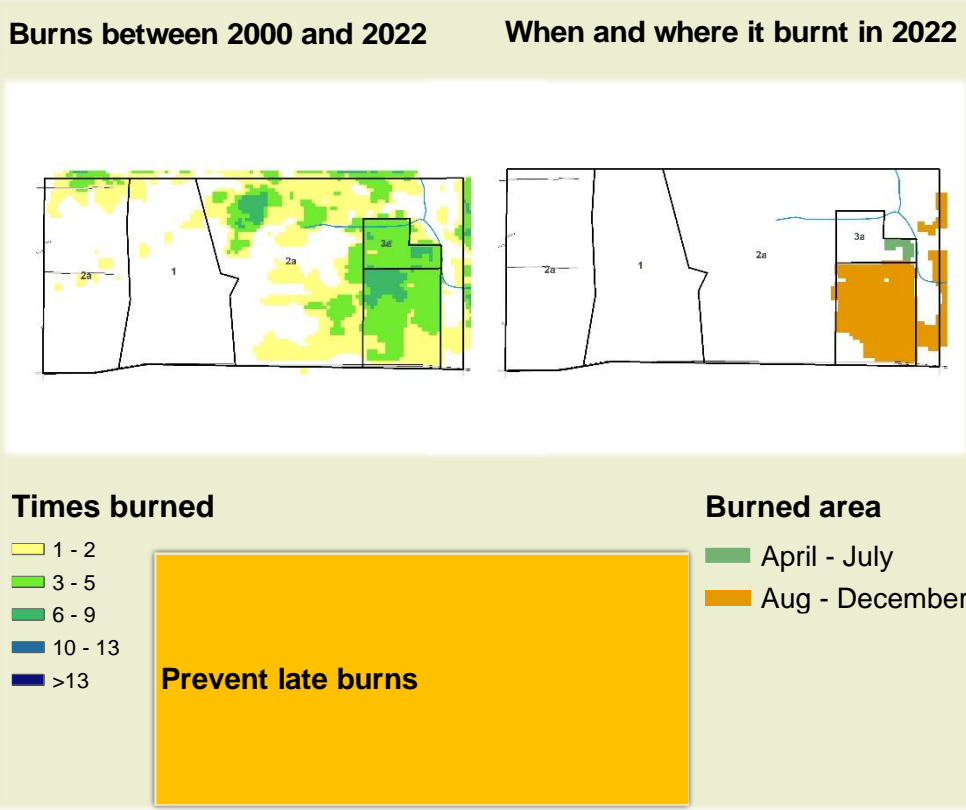

Adapting in response to the current environmental conditions ...

Seasonal trends in rainfall and vegetation (2022 / 2023 Season)

Vegetation cover trend (2000 - 2021)

Vegetation productivity (February to April) 2023

Fire management

Forage availability

Climate and vegetation patterns assist in our understanding of the status of wildlife and livestock in the conservancy for the effective management of these resources.