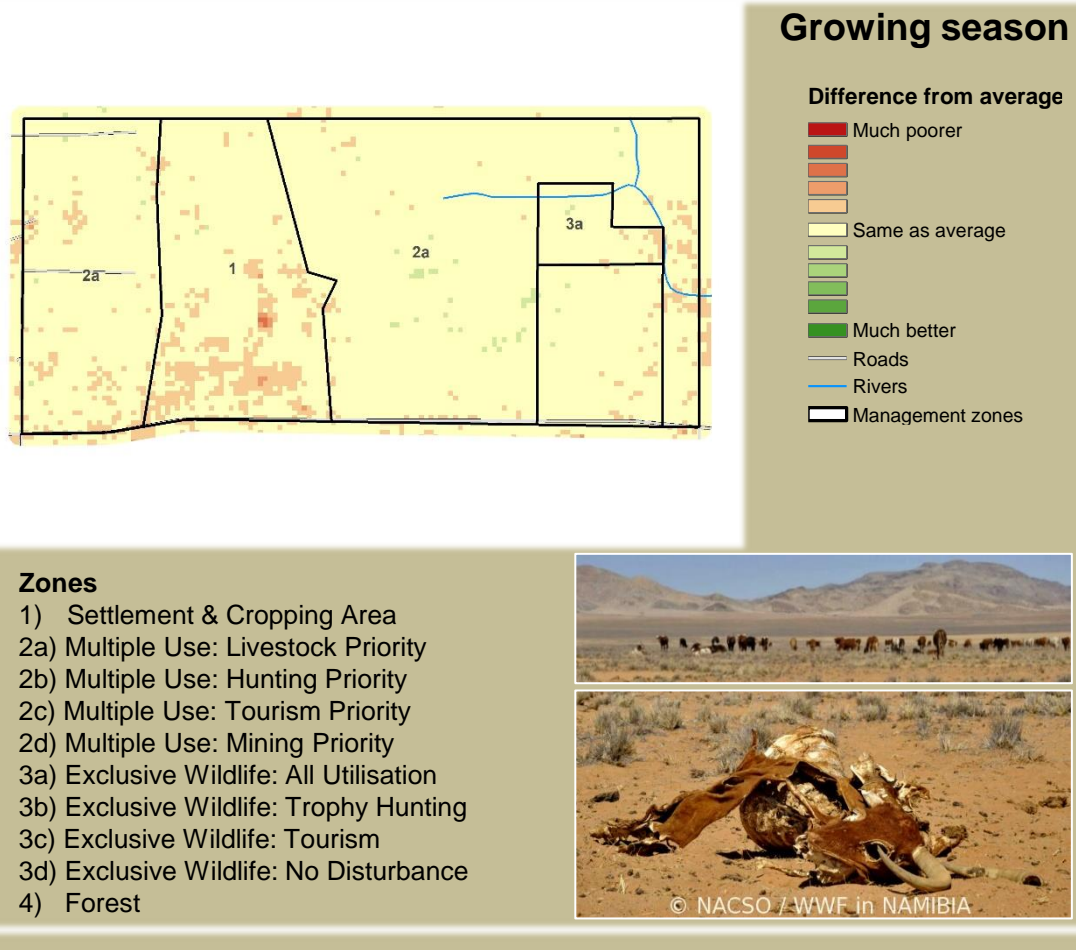

Adapting in response to the current environmental conditions ...

Seasonal trends in rainfall and vegetation (2022 / 2023 Season)

Vegetation cover trend (2000 - 2021)

Vegetation productivity (February to April) 2023

Fire management

Forage availability

Climate and vegetation patterns assist in our understanding of the status of wildlife and livestock in the conservancy for the effective management of these resources.