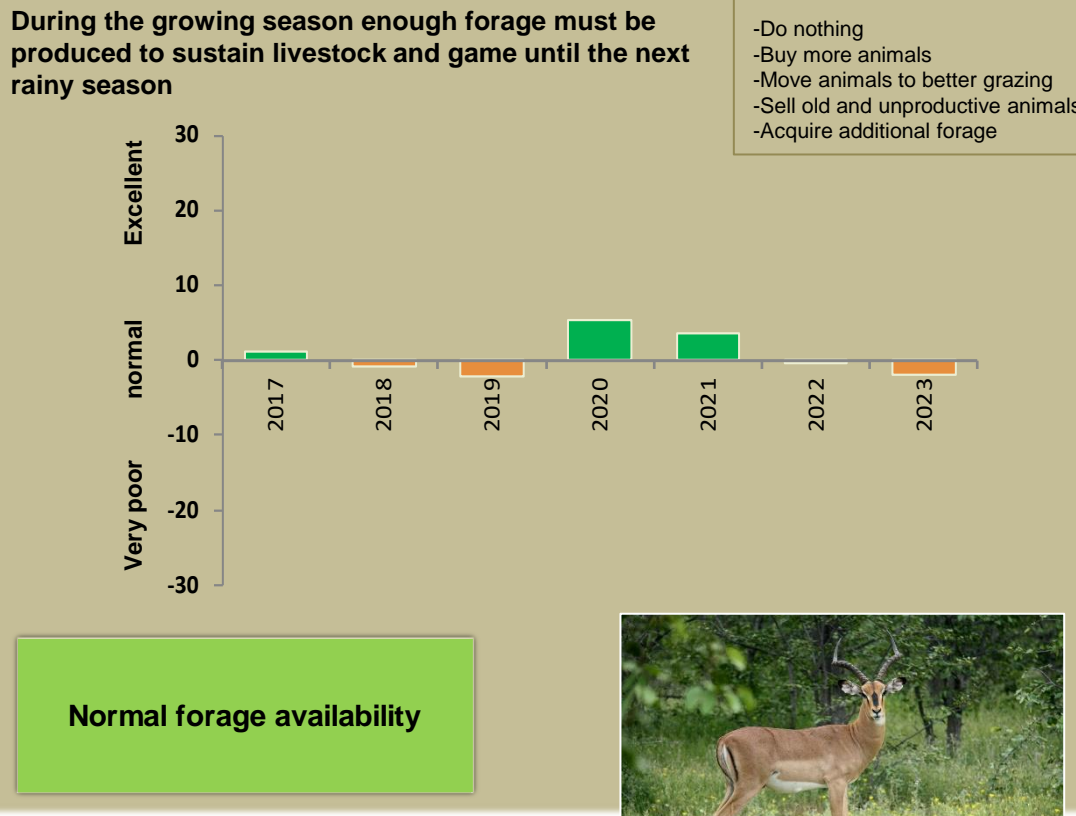

Adapting in response to the current environmental conditions ...

Seasonal trends in rainfall and vegetation (2022 / 2023 Season)

Vegetation cover trend (2000 - 2021)

Vegetation productivity (February to April) 2023

Fire management

Forage availability

Climate and vegetation patterns assist in our understanding of the status of wildlife and livestock in the conservancy for the effective management of these resources.