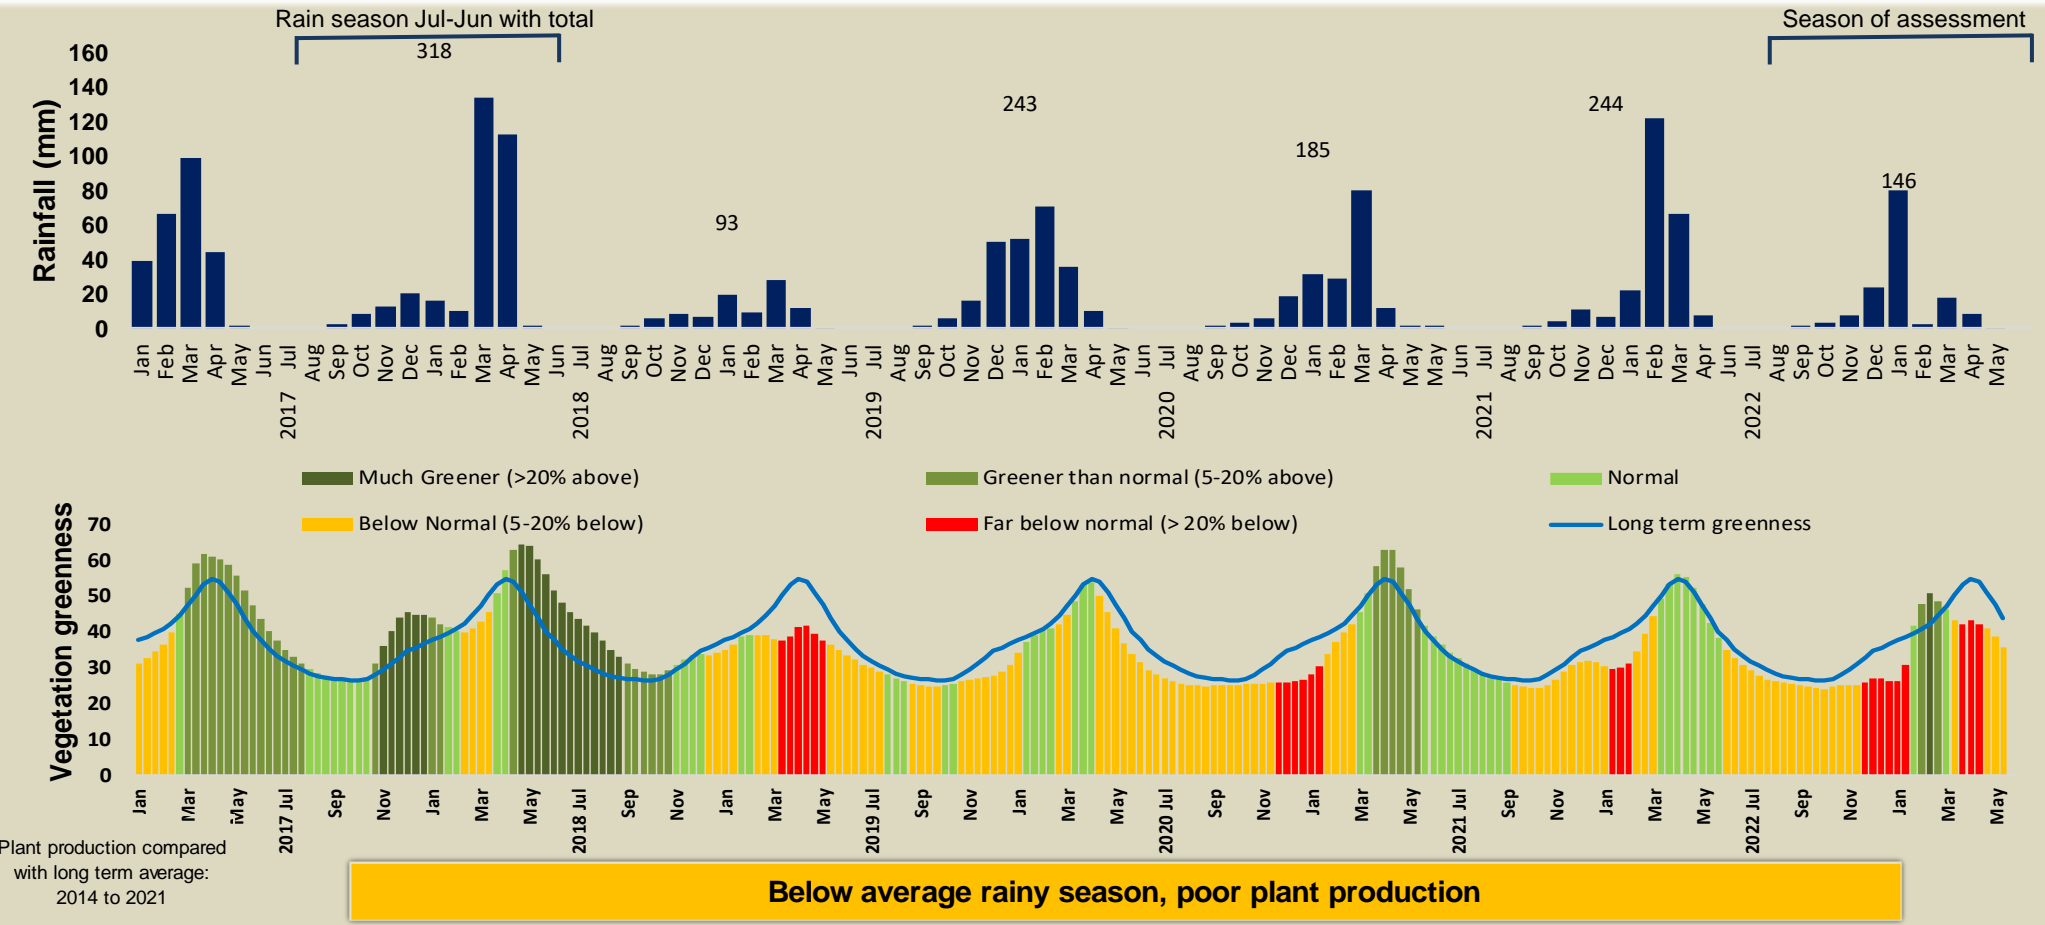

## Seasonal trends in rainfall and vegetation (2022 / 2023 Season)

## Vegetation cover trend (2000 - 2021)

## Vegetation productivity (February to April) 2023