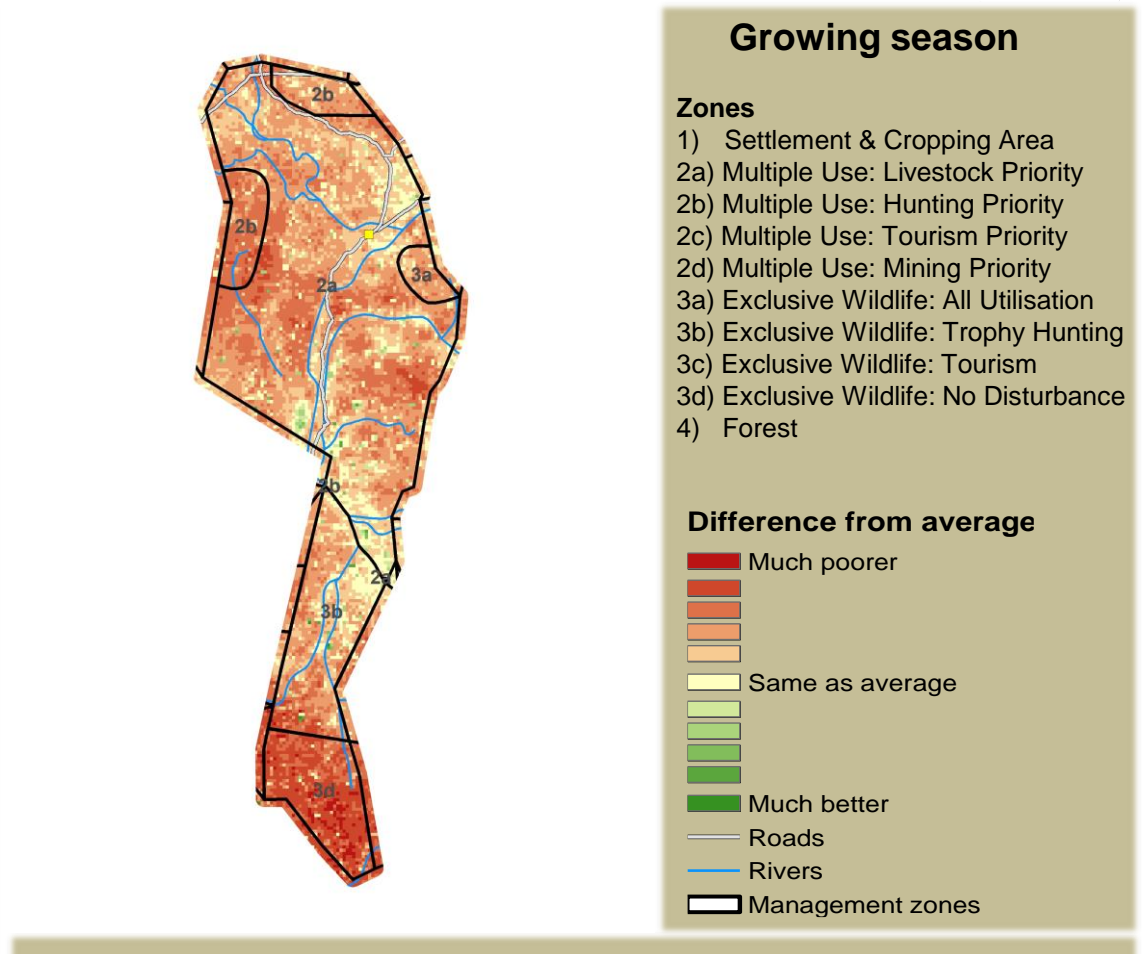

Omatendeka Climate and Vegetation Report

Adapting in response to the current environmental conditions ...

Seasonal trends in rainfall and vegetation (2022 / 2023 Season)

Vegetation cover trend (2000 - 2021)

Vegetation productivity (February to April) 2023

Fire management

Forage availability

Climate and vegetation patterns assist in our understanding of the status of wildlife and livestock in the conservancy for the effective management of these resources.