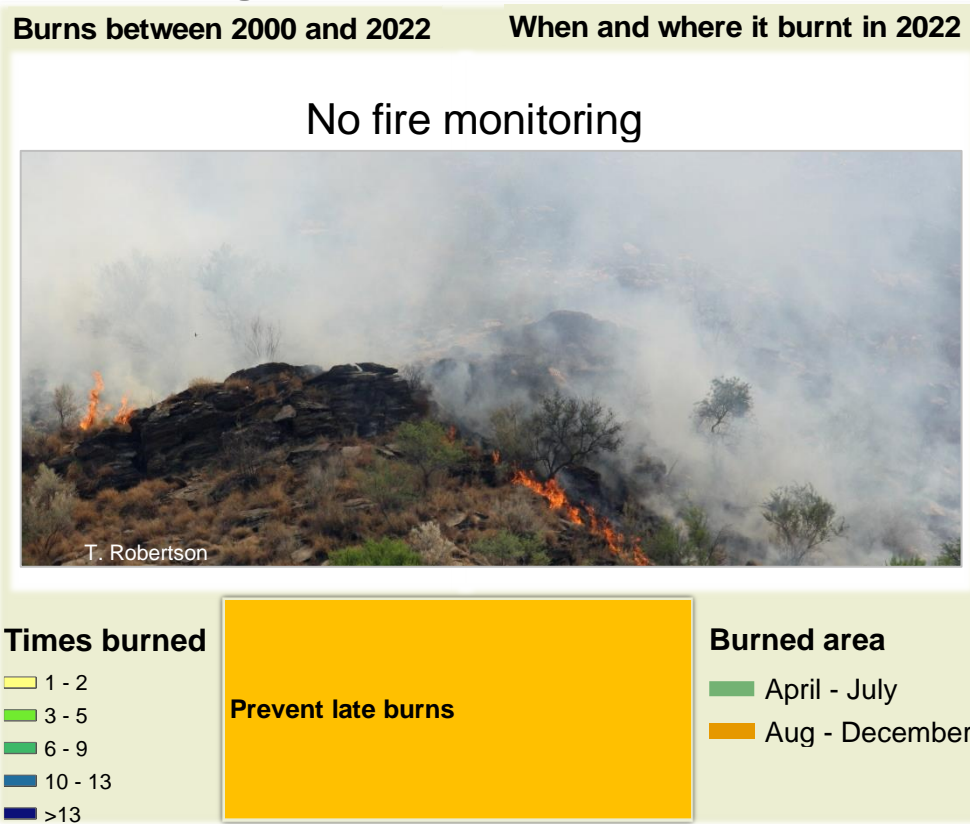

Omatendeka Climate and Vegetation Report

Adapting in response to the current environmental conditions ...

Seasonal trends in rainfall and vegetation (2022 / 2023 Season)

Vegetation cover trend (2000 - 2021)

Vegetation productivity (February to April) 2023

Fire management

Forage availability

Climate and vegetation patterns assist in our understanding of the status of wildlife and livestock in the conservancy for the effective management of these resources.