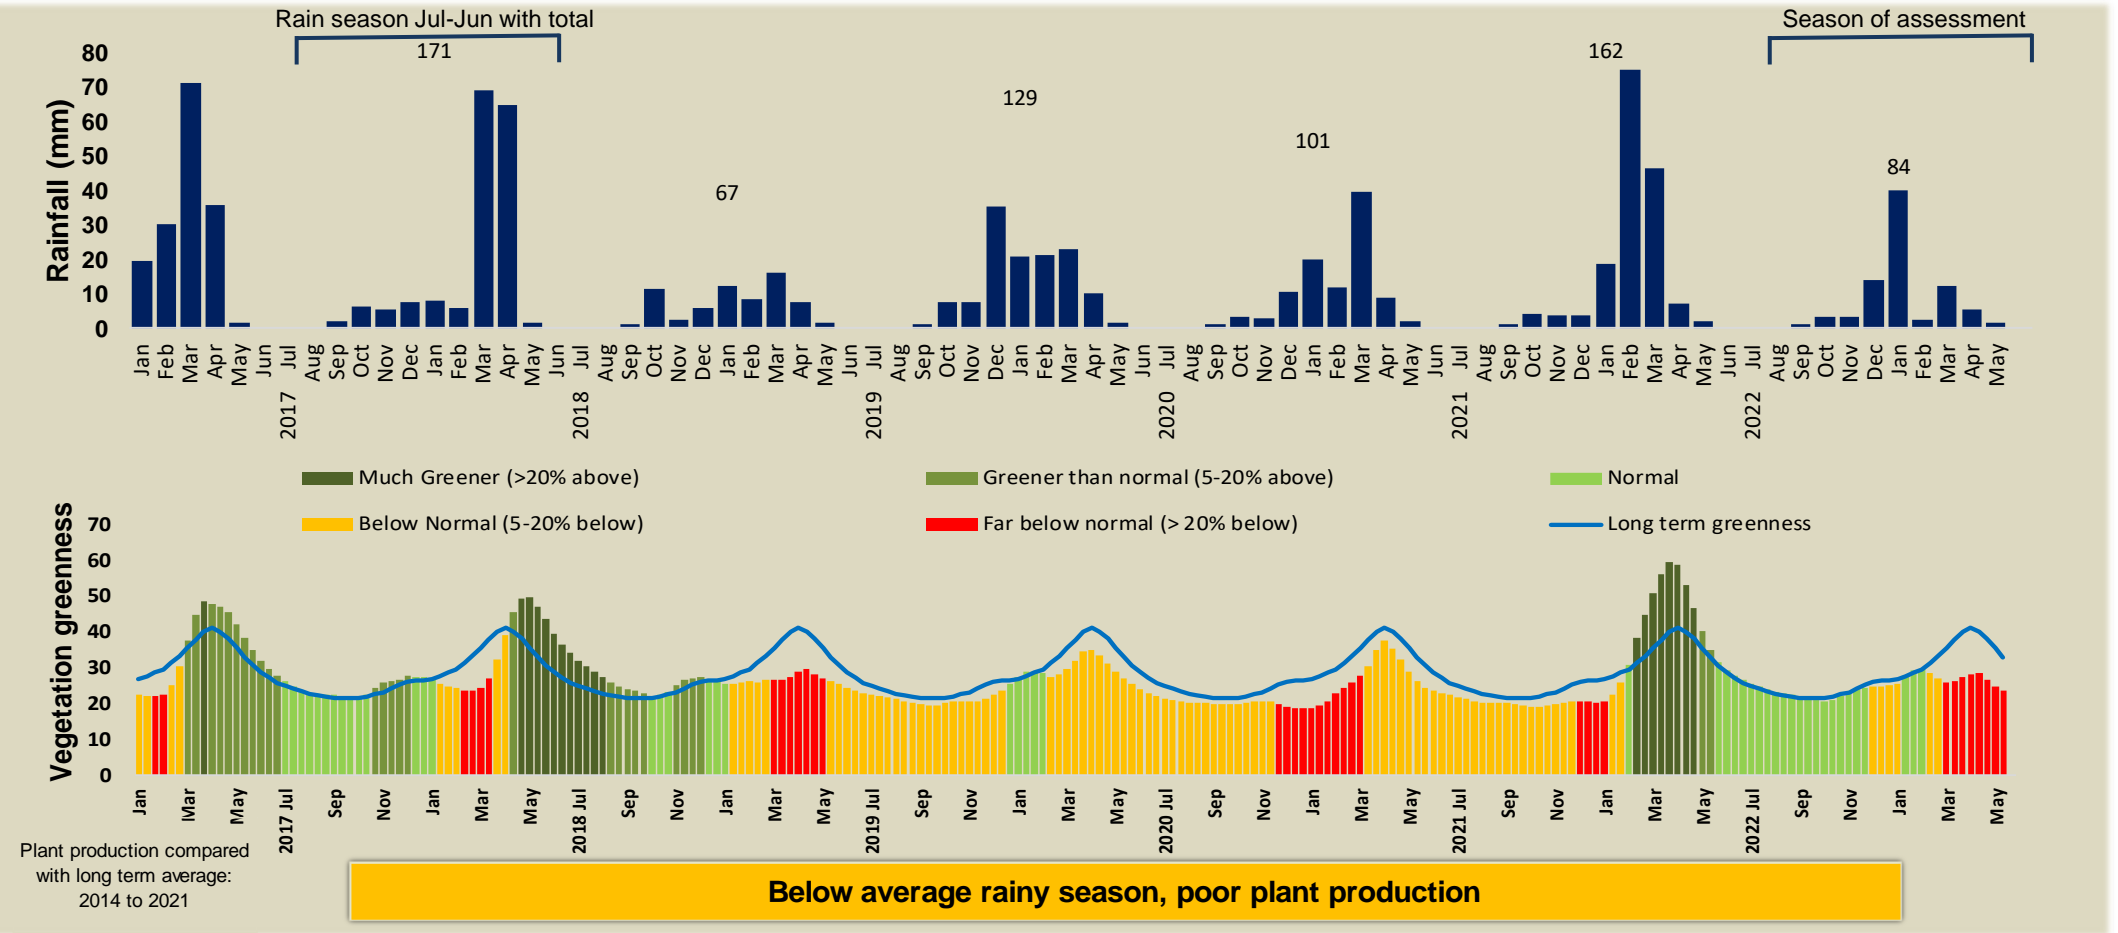

Omatendeka Climate and Vegetation Report

Adapting in response to the current environmental conditions ...

Seasonal trends in rainfall and vegetation (2022 / 2023 Season)

Vegetation cover trend (2000 - 2021)

Vegetation productivity (February to April) 2023

Fire management

Forage availability

Climate and vegetation patterns assist in our understanding of the status of wildlife and livestock in the conservancy for the effective management of these resources.