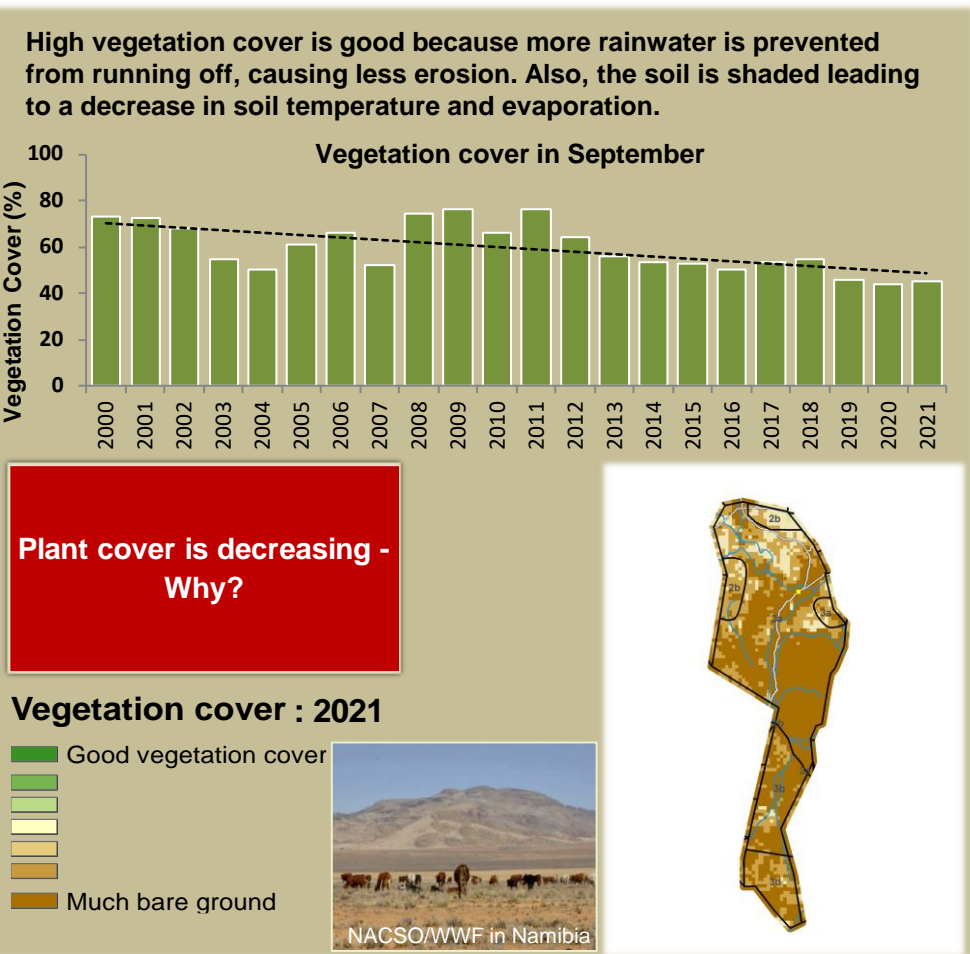

Omatendeka Climate and Vegetation Report

Adapting in response to the current environmental conditions ...

Seasonal trends in rainfall and vegetation (2022 / 2023 Season)

Vegetation cover trend (2000 - 2021)

Vegetation productivity (February to April) 2023

Fire management

Forage availability

Climate and vegetation patterns assist in our understanding of the status of wildlife and livestock in the conservancy for the effective management of these resources.