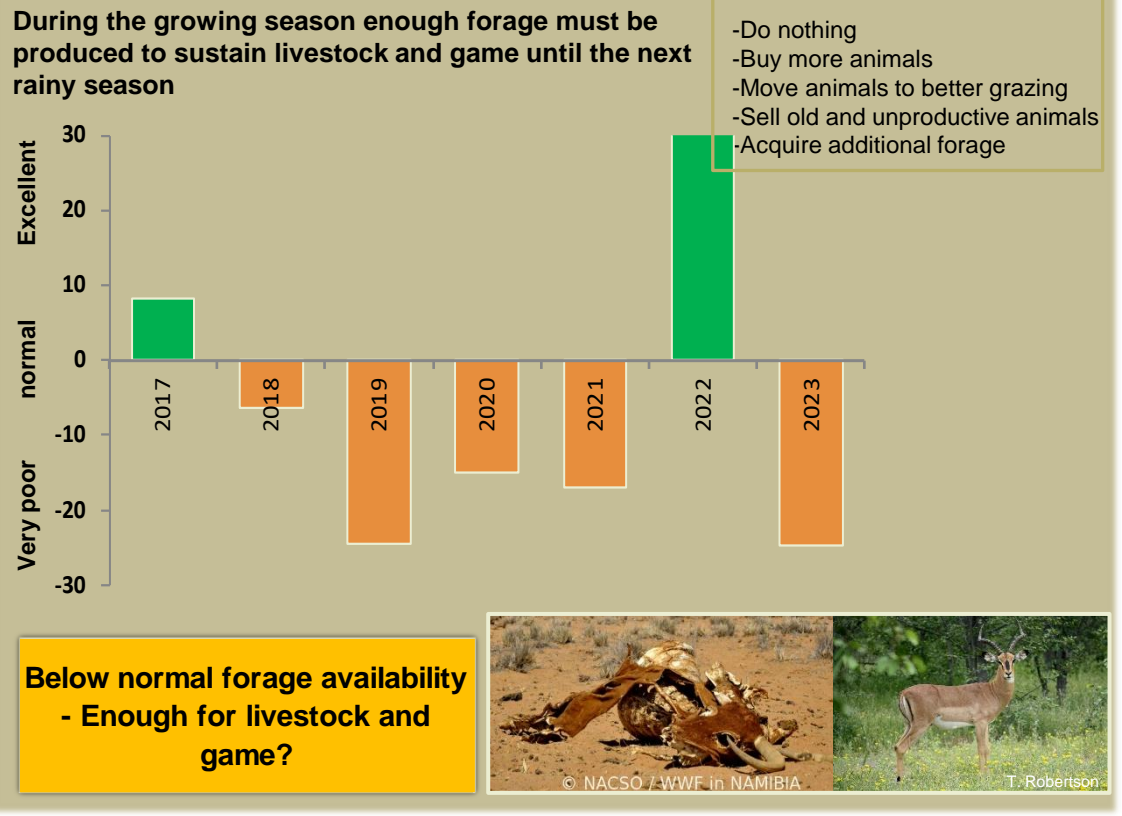

Omatendeka Climate and Vegetation Report

Adapting in response to the current environmental conditions ...

Seasonal trends in rainfall and vegetation (2022 / 2023 Season)

Vegetation cover trend (2000 - 2021)

Vegetation productivity (February to April) 2023

Fire management

Forage availability

Climate and vegetation patterns assist in our understanding of the status of wildlife and livestock in the conservancy for the effective management of these resources.