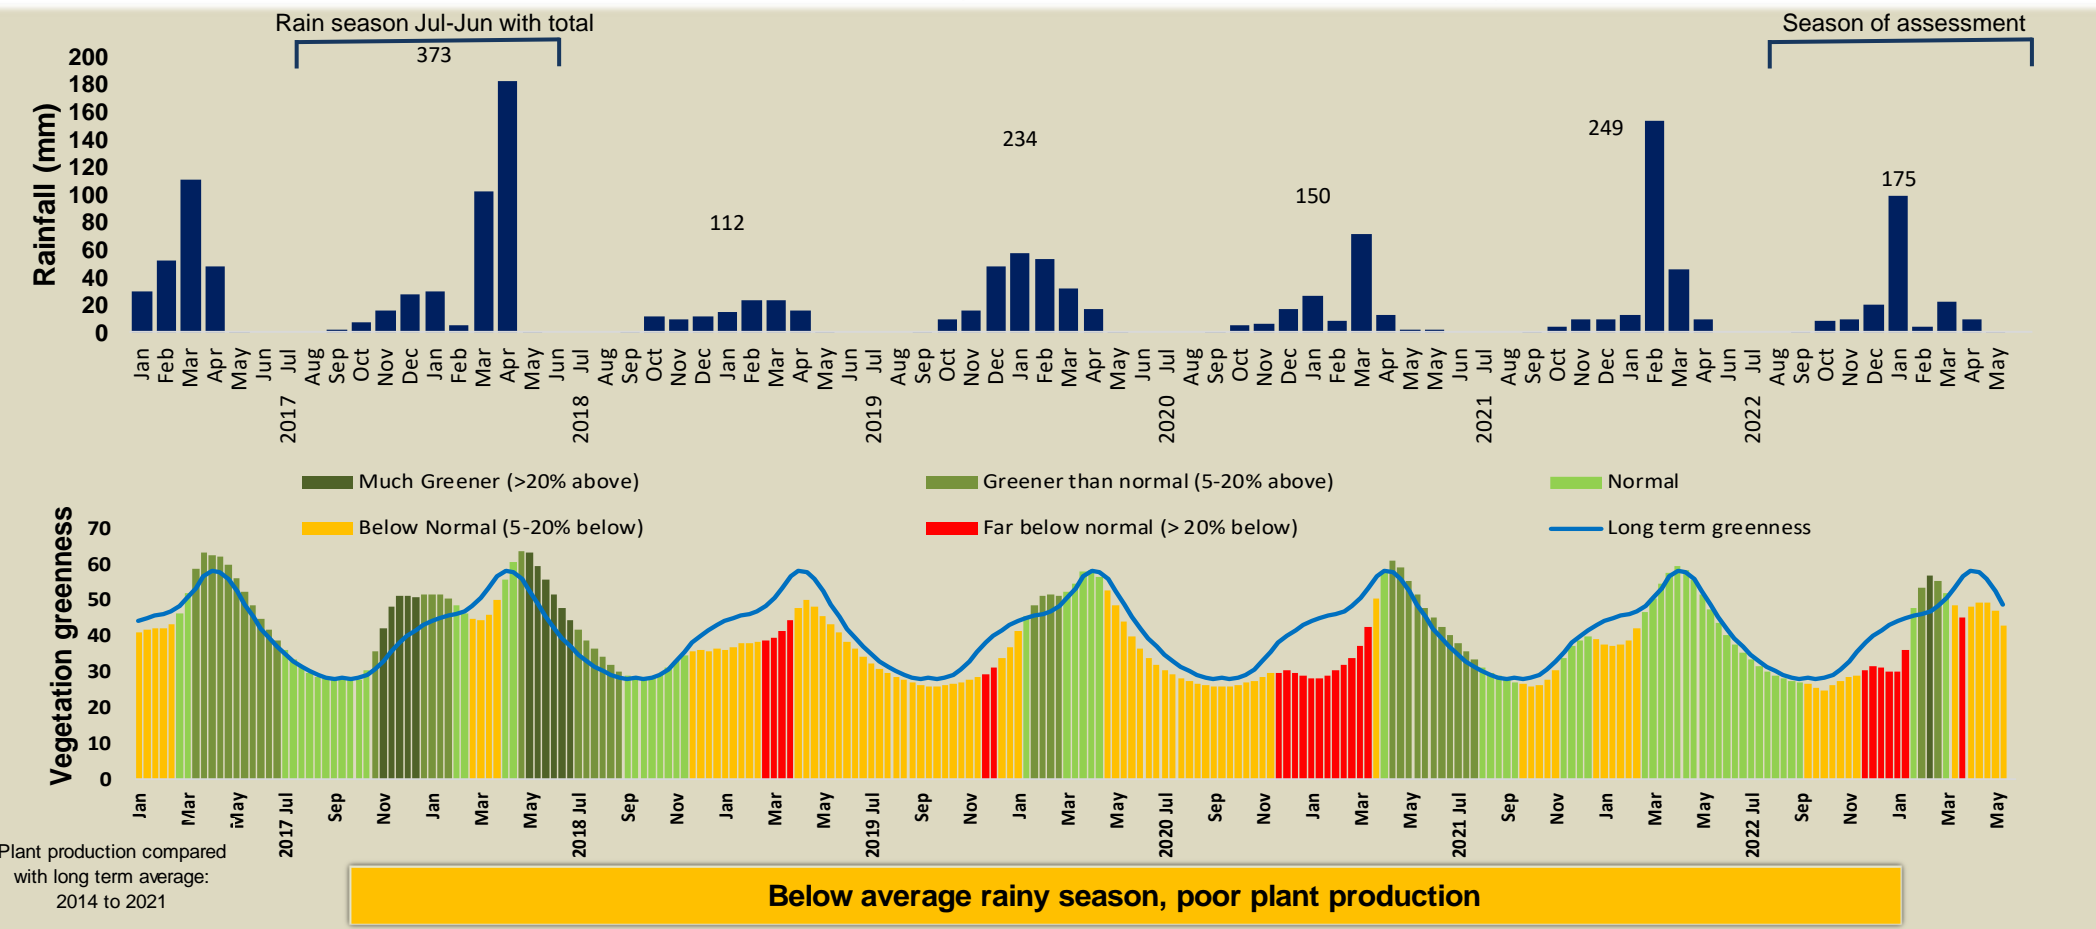

Adapting in response to the current environmental conditions ...

Seasonal trends in rainfall and vegetation (2022 / 2023 Season)

Vegetation cover trend (2000 - 2021)

Vegetation productivity (February to April) 2023

Fire management

Forage availability

Climate and vegetation patterns assist in our understanding of the status of wildlife and livestock in the conservancy for the effective management of these resources.