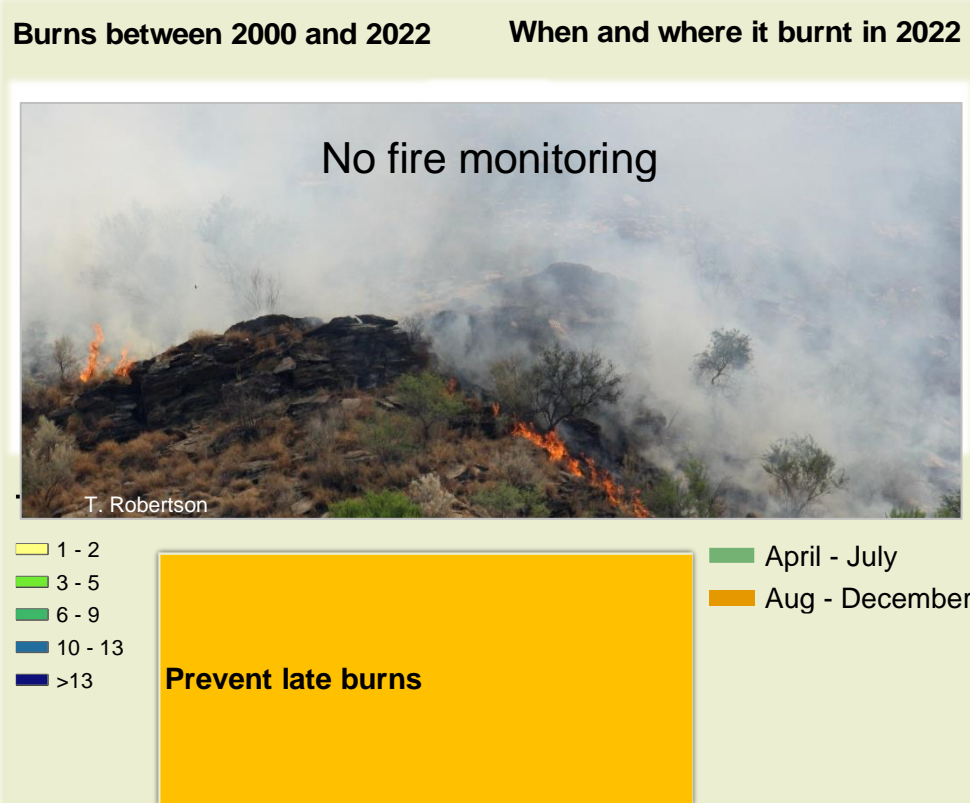

Adapting in response to the current environmental conditions ...

Seasonal trends in rainfall and vegetation (2022 / 2023 Season)

Vegetation cover trend (2000 - 2021)

Vegetation productivity (February to April) 2023

Fire management

Forage availability

Climate and vegetation patterns assist in our understanding of the status of wildlife and livestock in the conservancy for the effective management of these resources.