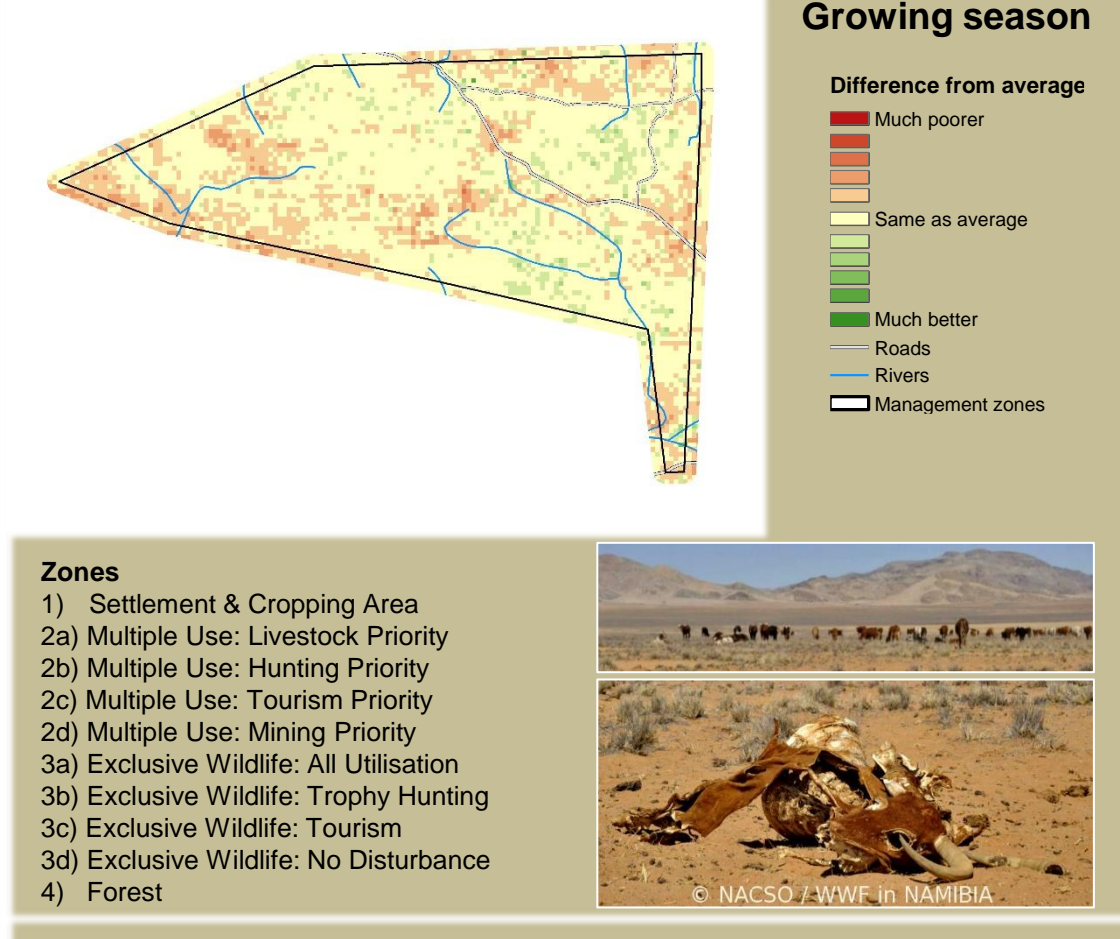

Adapting in response to the current environmental conditions ...

Seasonal trends in rainfall and vegetation (2022 / 2023 Season)

Vegetation cover trend (2000 - 2021)

Vegetation productivity (February to April) 2023

Fire management

Forage availability

Climate and vegetation patterns assist in our understanding of the status of wildlife and livestock in the conservancy for the effective management of these resources.