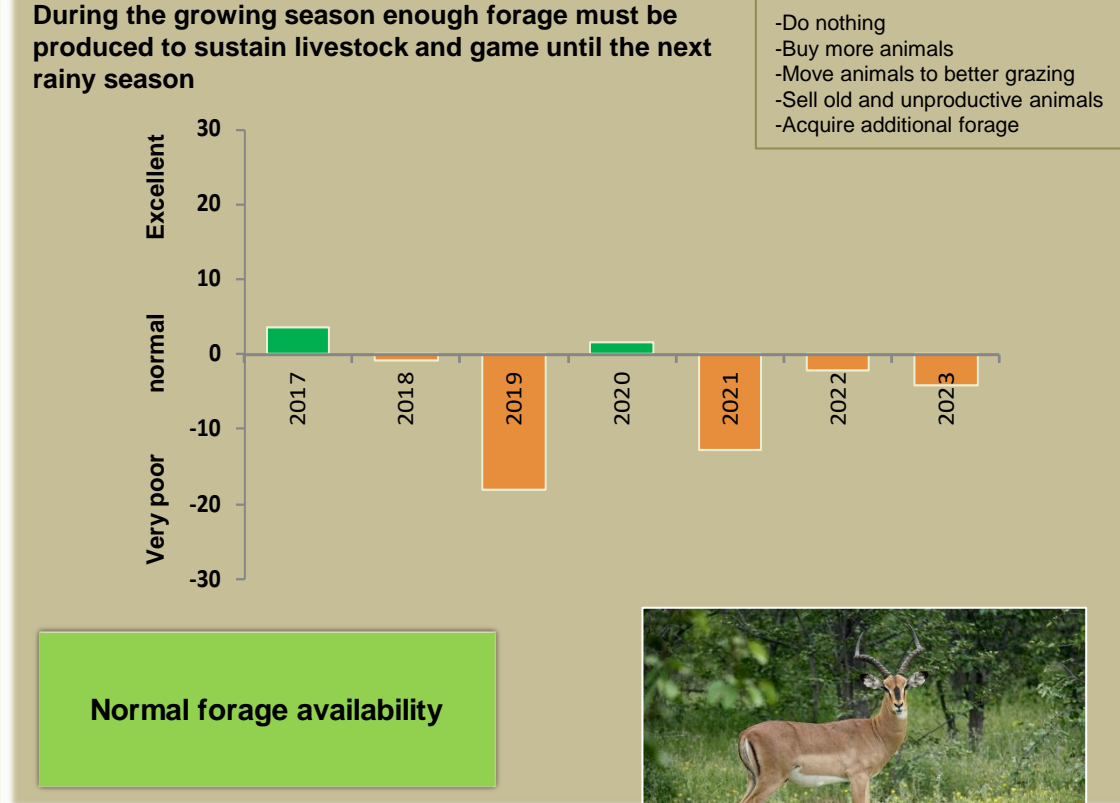

Adapting in response to the current environmental conditions ...

Seasonal trends in rainfall and vegetation (2022 / 2023 Season)

Vegetation cover trend (2000 - 2021)

Vegetation productivity (February to April) 2023

Fire management

Forage availability

Climate and vegetation patterns assist in our understanding of the status of wildlife and livestock in the conservancy for the effective management of these resources.