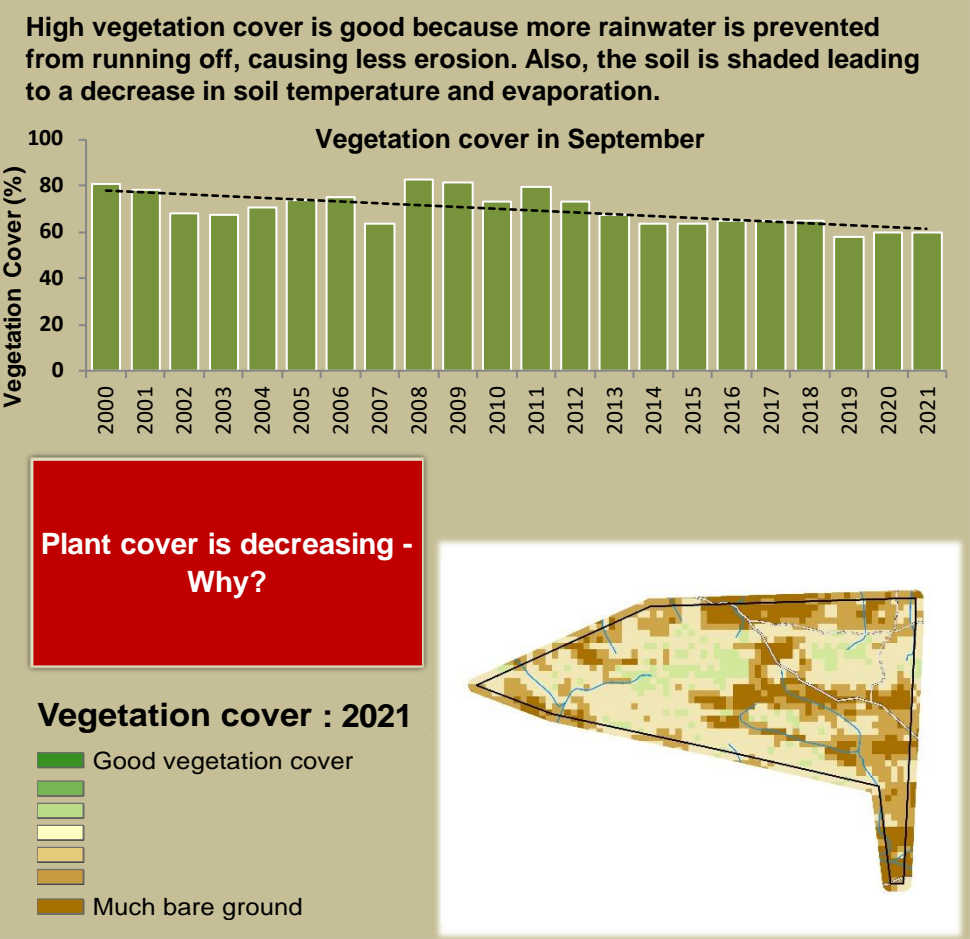

Adapting in response to the current environmental conditions ...

Seasonal trends in rainfall and vegetation (2022 / 2023 Season)

Vegetation cover trend (2000 - 2021)

Vegetation productivity (February to April) 2023

Fire management

Forage availability

Climate and vegetation patterns assist in our understanding of the status of wildlife and livestock in the conservancy for the effective management of these resources.