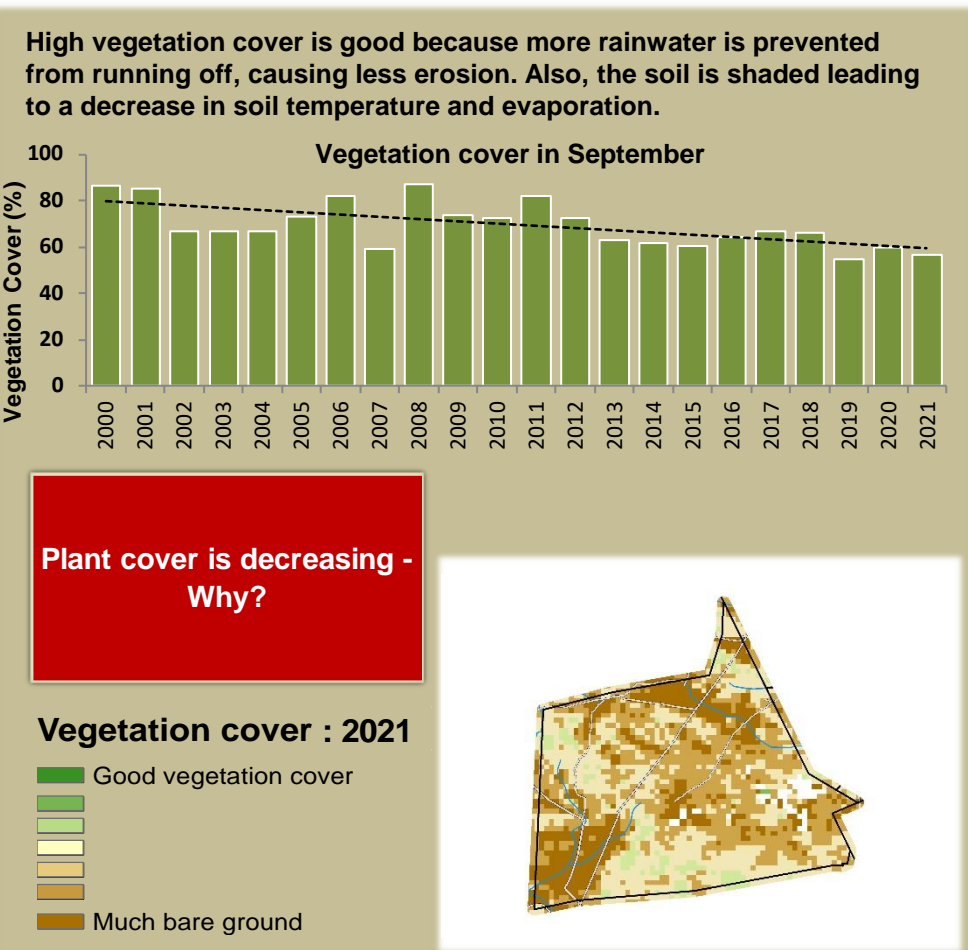

Adapting in response to the current environmental conditions ...

Seasonal trends in rainfall and vegetation (2022 / 2023 Season)

Vegetation cover trend (2000 - 2021)

Vegetation productivity (February to April) 2023

Fire management

Forage availability

Climate and vegetation patterns assist in our understanding of the status of wildlife and livestock in the conservancy for the effective management of these resources.