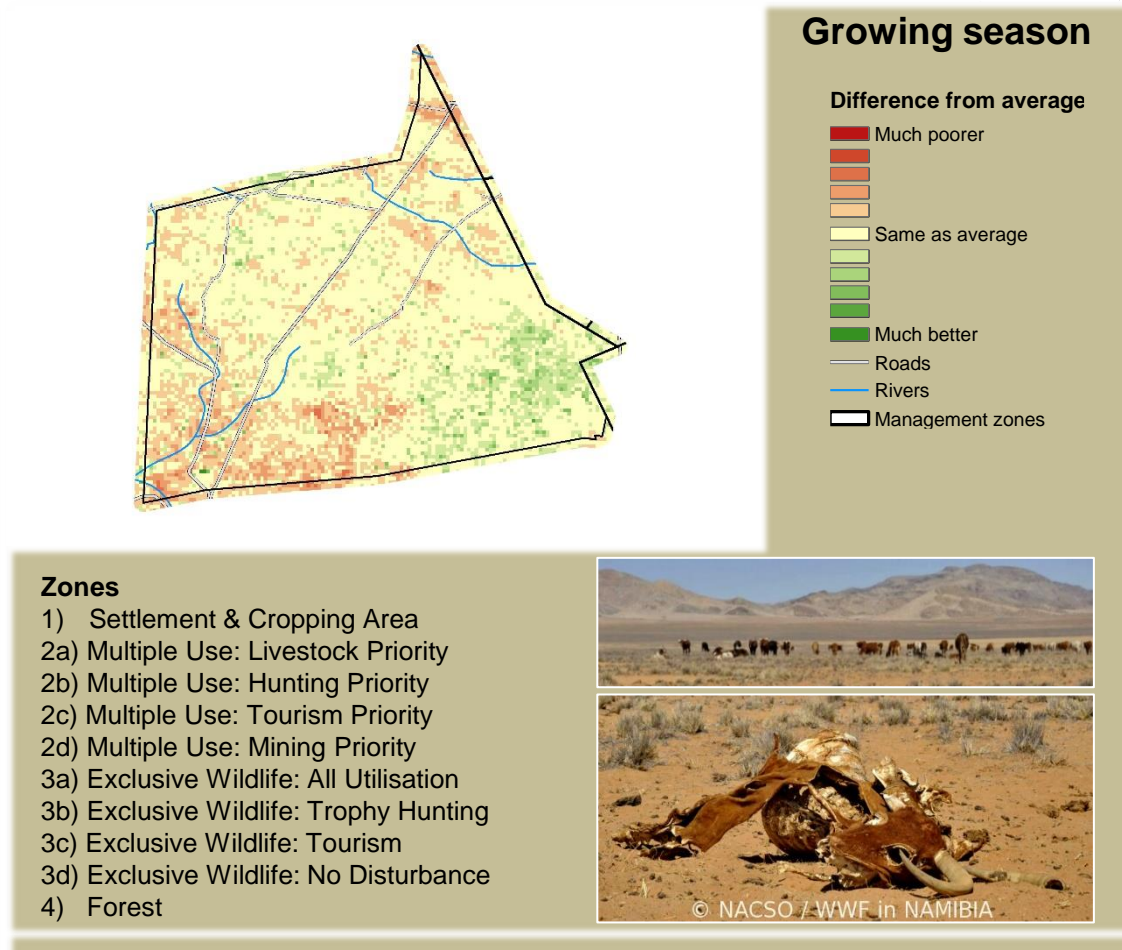

Adapting in response to the current environmental conditions ...

Seasonal trends in rainfall and vegetation (2022 / 2023 Season)

Vegetation cover trend (2000 - 2021)

Vegetation productivity (February to April) 2023

Fire management

Forage availability

Climate and vegetation patterns assist in our understanding of the status of wildlife and livestock in the conservancy for the effective management of these resources.