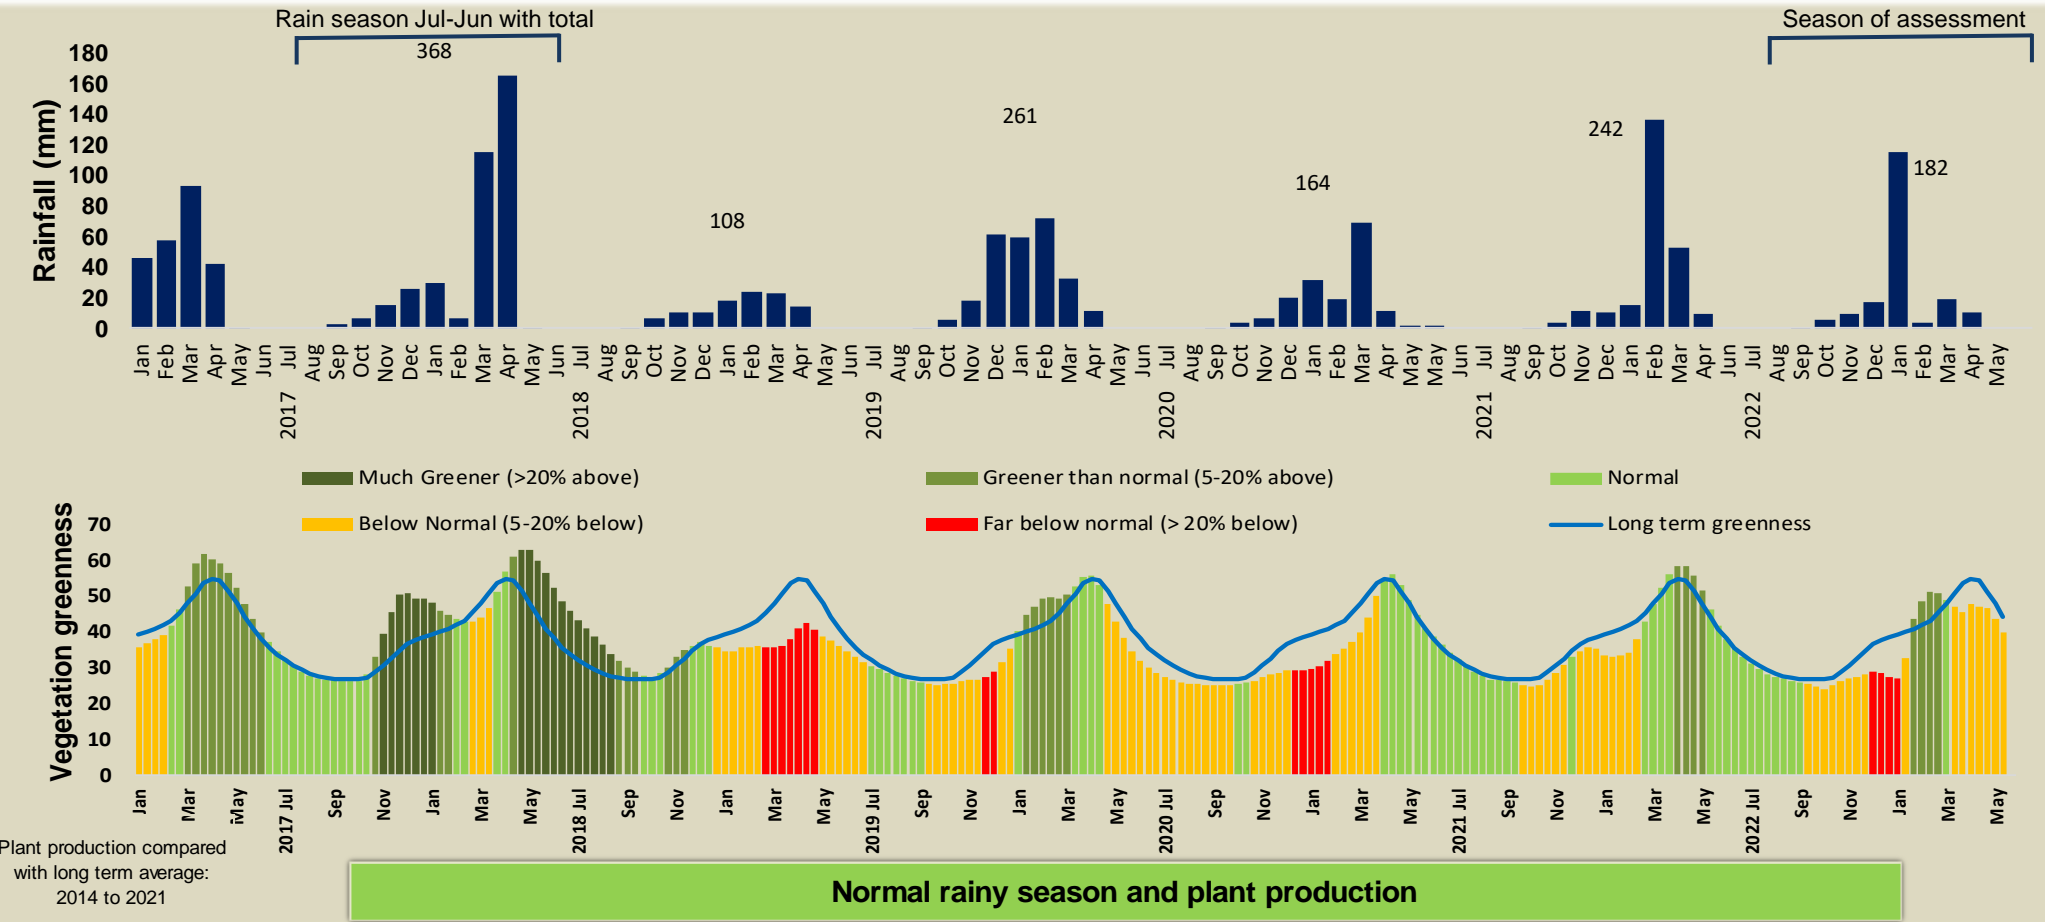

Adapting in response to the current environmental conditions ...

Seasonal trends in rainfall and vegetation (2022 / 2023 Season)

Vegetation cover trend (2000 - 2021)

Vegetation productivity (February to April) 2023

Fire management

Forage availability

Climate and vegetation patterns assist in our understanding of the status of wildlife and livestock in the conservancy for the effective management of these resources.