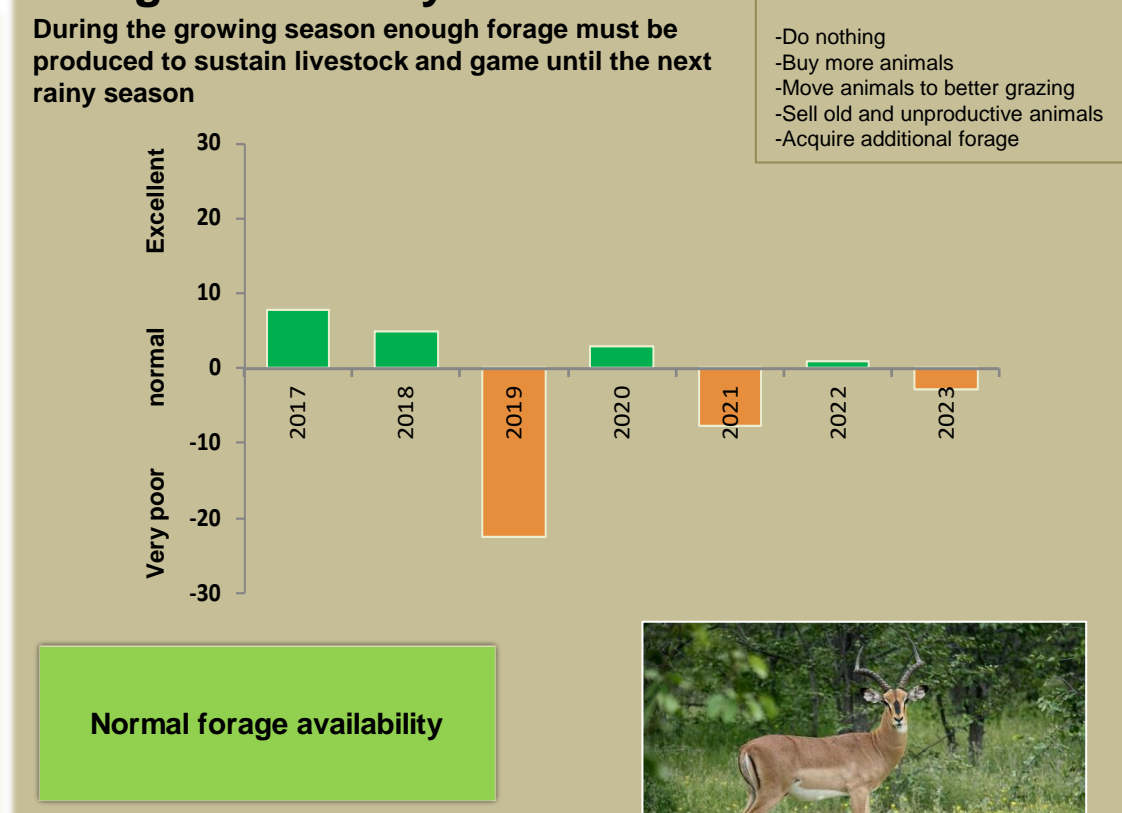

Adapting in response to the current environmental conditions ...

Seasonal trends in rainfall and vegetation (2022 / 2023 Season)

Vegetation cover trend (2000 - 2021)

Vegetation productivity (February to April) 2023

Fire management

Forage availability

Climate and vegetation patterns assist in our understanding of the status of wildlife and livestock in the conservancy for the effective management of these resources.