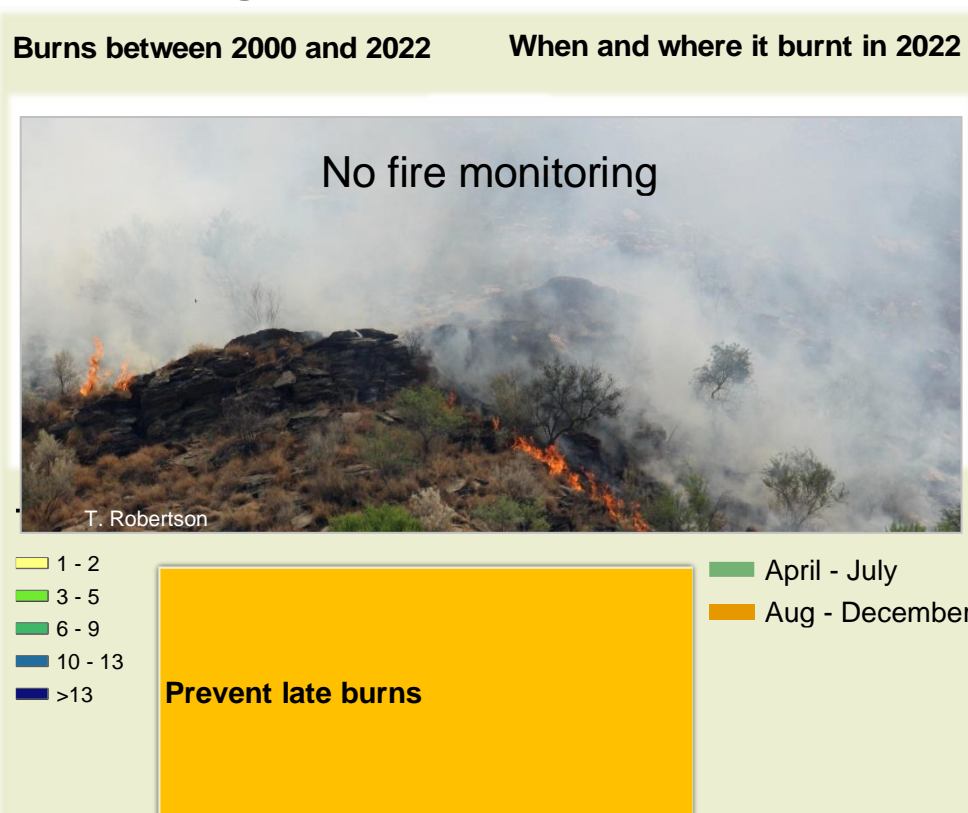

Adapting in response to the current environmental conditions ...

Seasonal trends in rainfall and vegetation (2022 / 2023 Season)

Vegetation cover trend (2000 - 2021)

Vegetation productivity (February to April) 2023

Fire management

Forage availability

Climate and vegetation patterns assist in our understanding of the status of wildlife and livestock in the conservancy for the effective management of these resources.