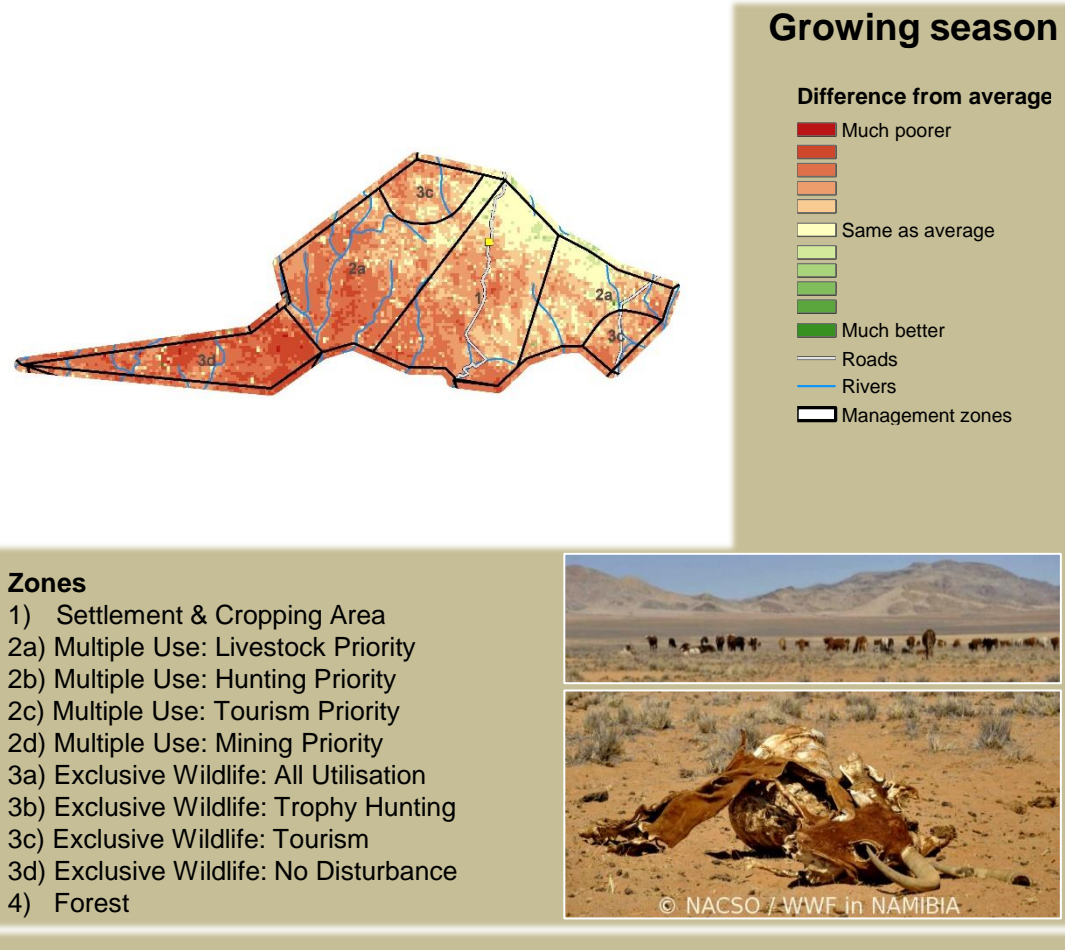

Ombujokanguindi Climate and Vegetation Report

Adapting in response to the current environmental conditions ...

Seasonal trends in rainfall and vegetation (2022 / 2023 Season)

Vegetation cover trend (2000 - 2021)

Vegetation productivity (February to April) 2023

Fire management

Forage availability

Climate and vegetation patterns assist in our understanding of the status of wildlife and livestock in the conservancy for the effective management of these resources.