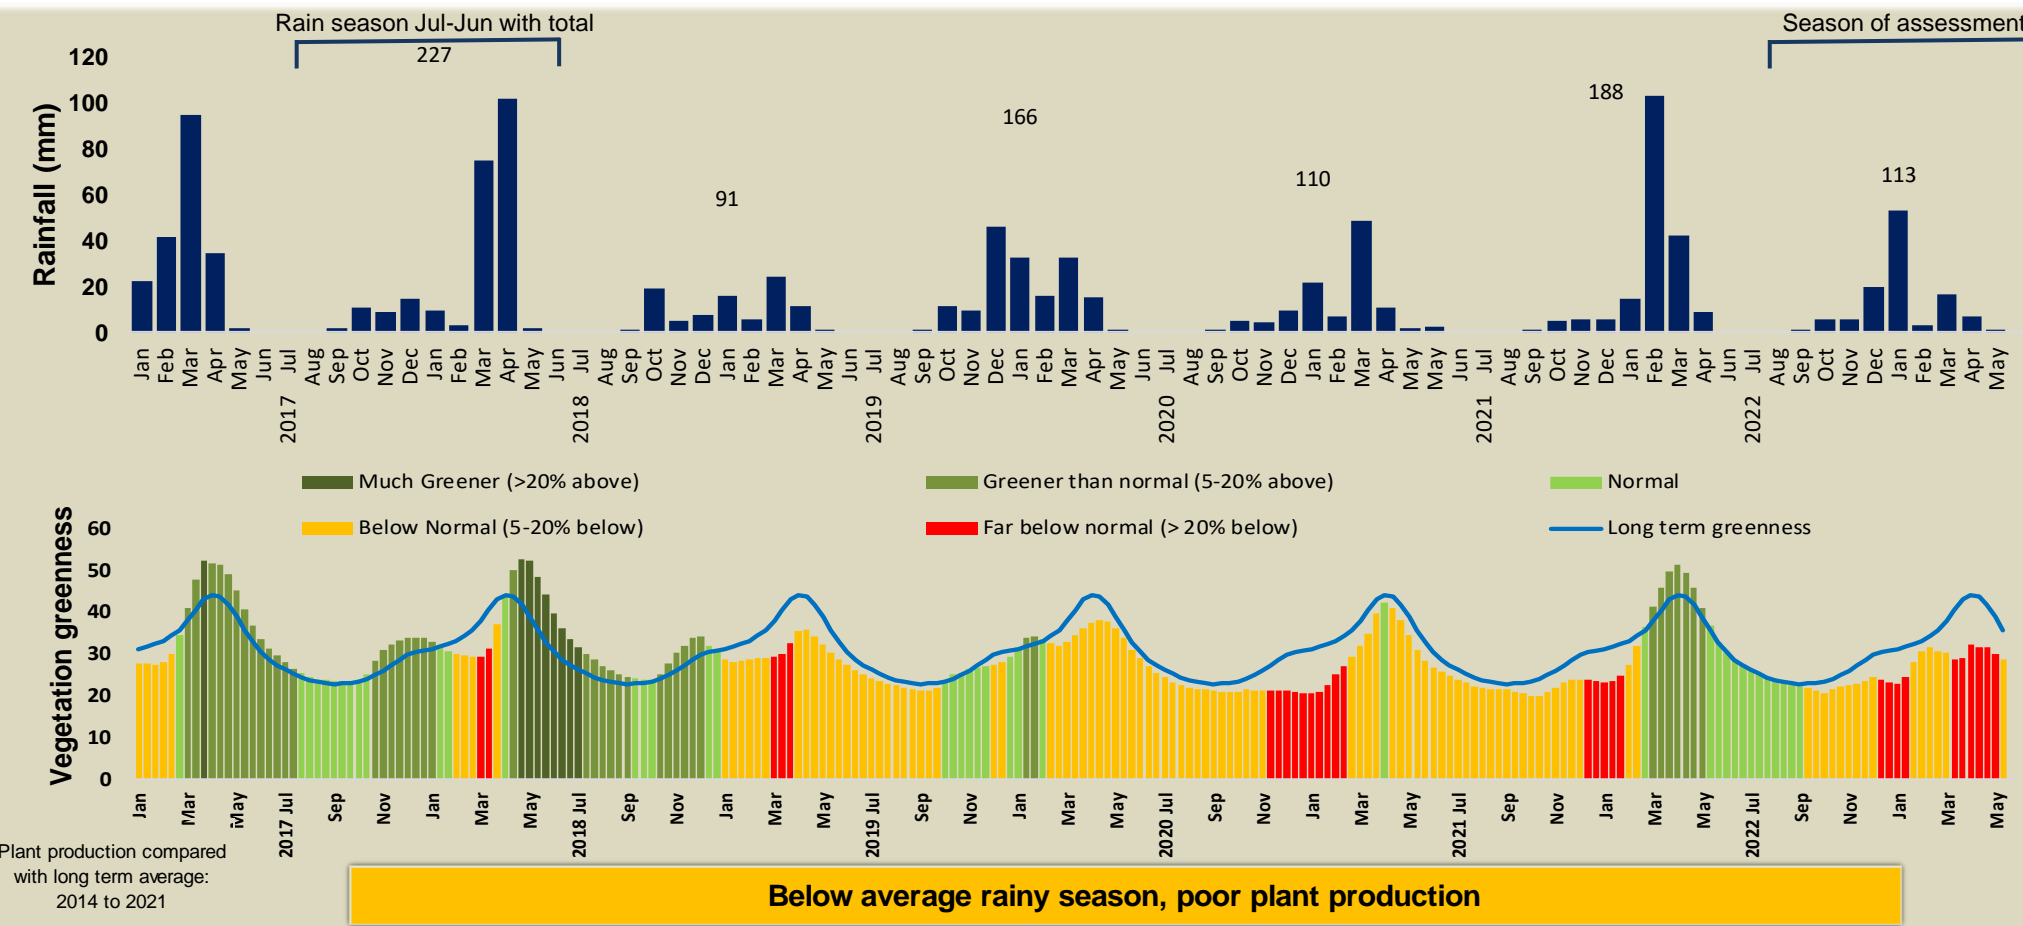

Ombujokanguindi Climate and Vegetation Report

Adapting in response to the current environmental conditions ...

Seasonal trends in rainfall and vegetation (2022 / 2023 Season)

Vegetation cover trend (2000 - 2021)

Vegetation productivity (February to April) 2023

Fire management

Forage availability

Climate and vegetation patterns assist in our understanding of the status of wildlife and livestock in the conservancy for the effective management of these resources.