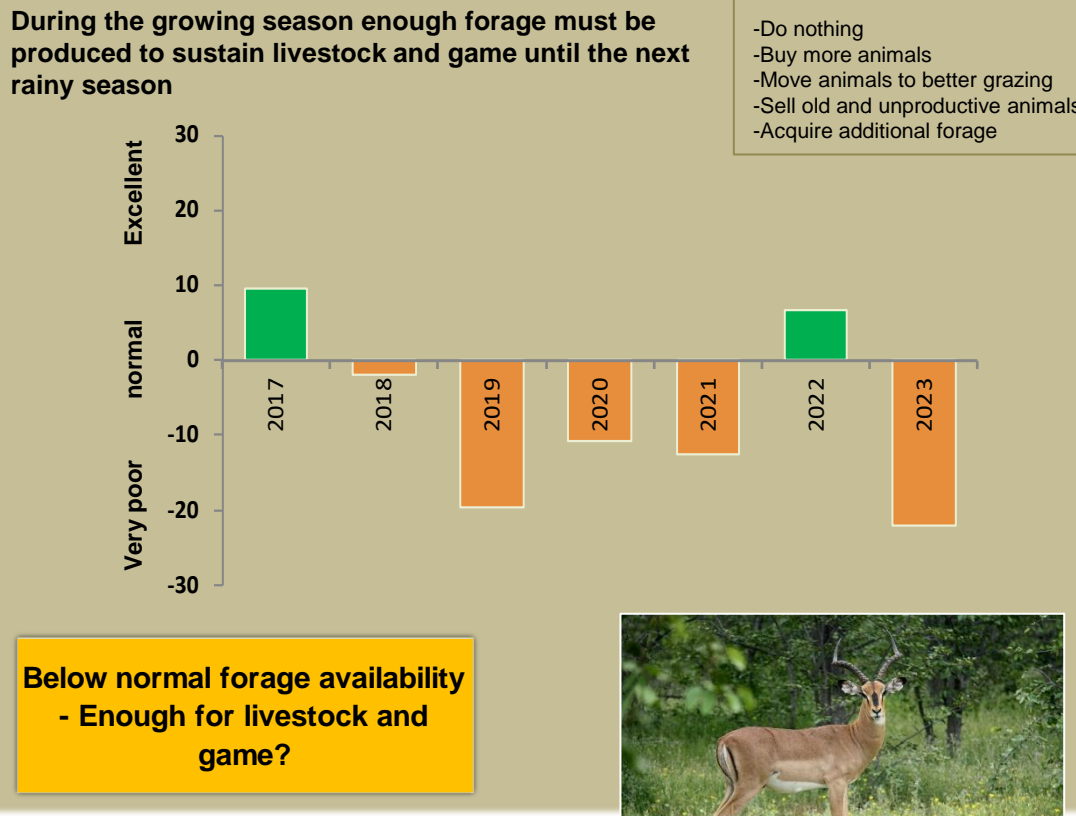

Ombujokanguindi Climate and Vegetation Report

Adapting in response to the current environmental conditions ...

Seasonal trends in rainfall and vegetation (2022 / 2023 Season)

Vegetation cover trend (2000 - 2021)

Vegetation productivity (February to April) 2023

Fire management

Forage availability

Climate and vegetation patterns assist in our understanding of the status of wildlife and livestock in the conservancy for the effective management of these resources.