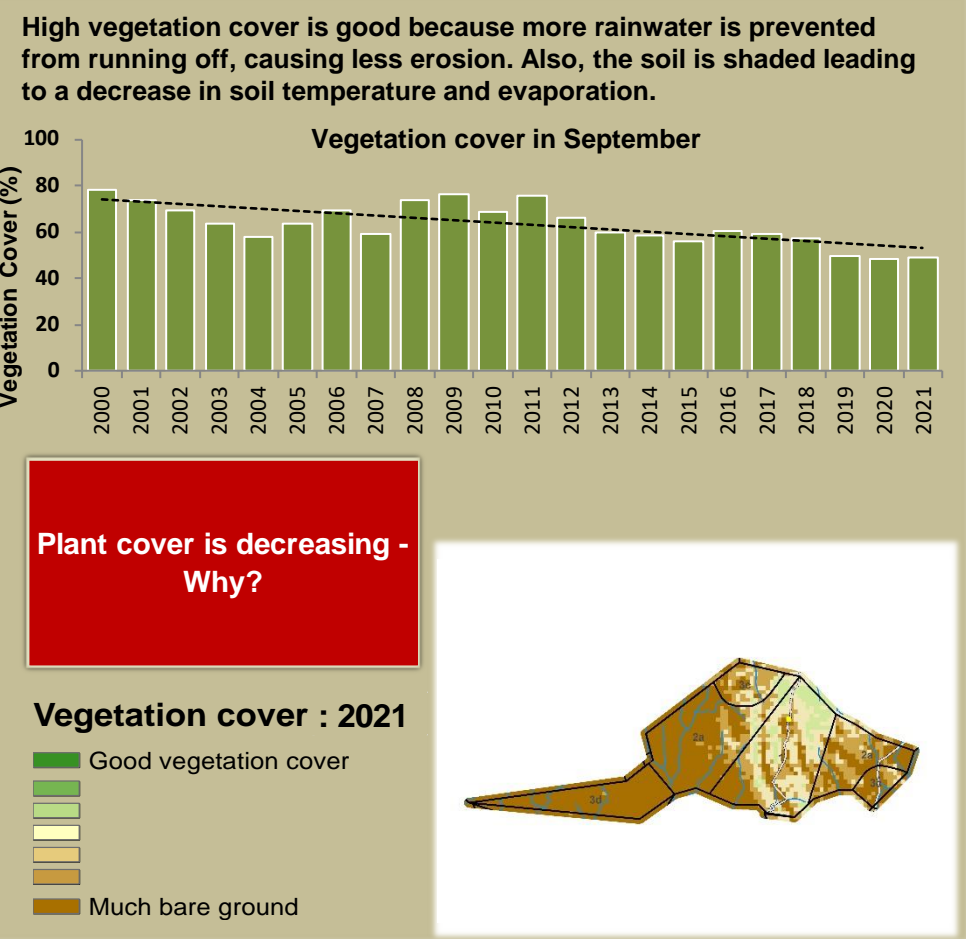

Ombujokanguindi Climate and Vegetation Report

Adapting in response to the current environmental conditions ...

Seasonal trends in rainfall and vegetation (2022 / 2023 Season)

Vegetation cover trend (2000 - 2021)

Vegetation productivity (February to April) 2023

Fire management

Forage availability

Climate and vegetation patterns assist in our understanding of the status of wildlife and livestock in the conservancy for the effective management of these resources.