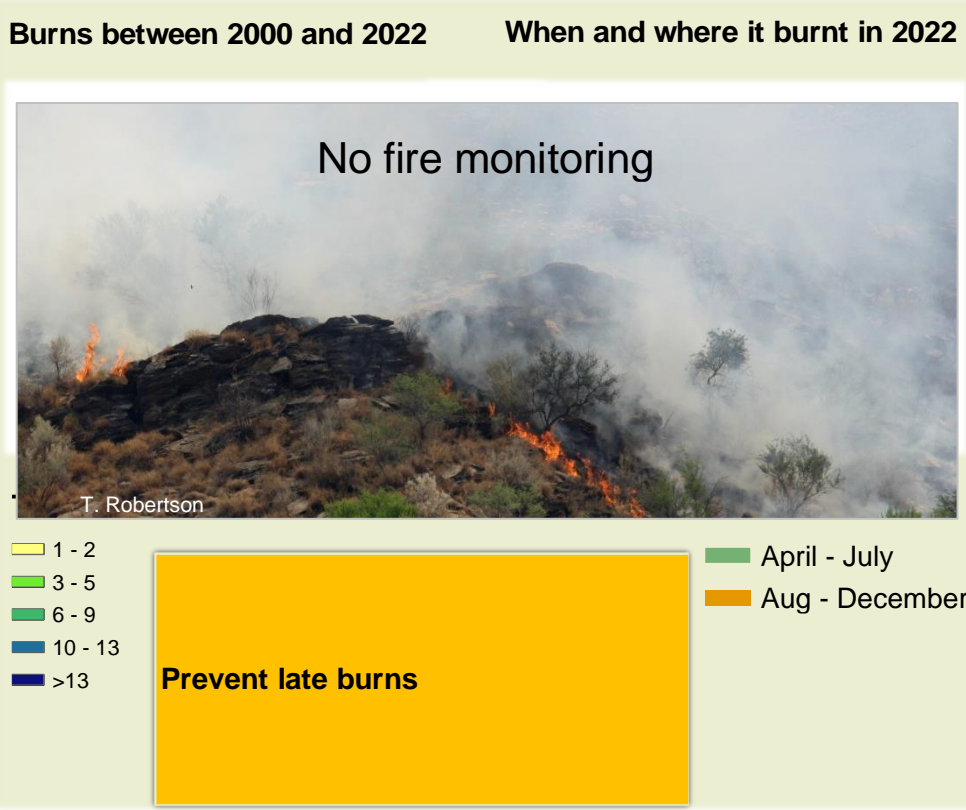

Ombujokanguindi Climate and Vegetation Report

Adapting in response to the current environmental conditions ...

Seasonal trends in rainfall and vegetation (2022 / 2023 Season)

Vegetation cover trend (2000 - 2021)

Vegetation productivity (February to April) 2023

Fire management

Forage availability

Climate and vegetation patterns assist in our understanding of the status of wildlife and livestock in the conservancy for the effective management of these resources.